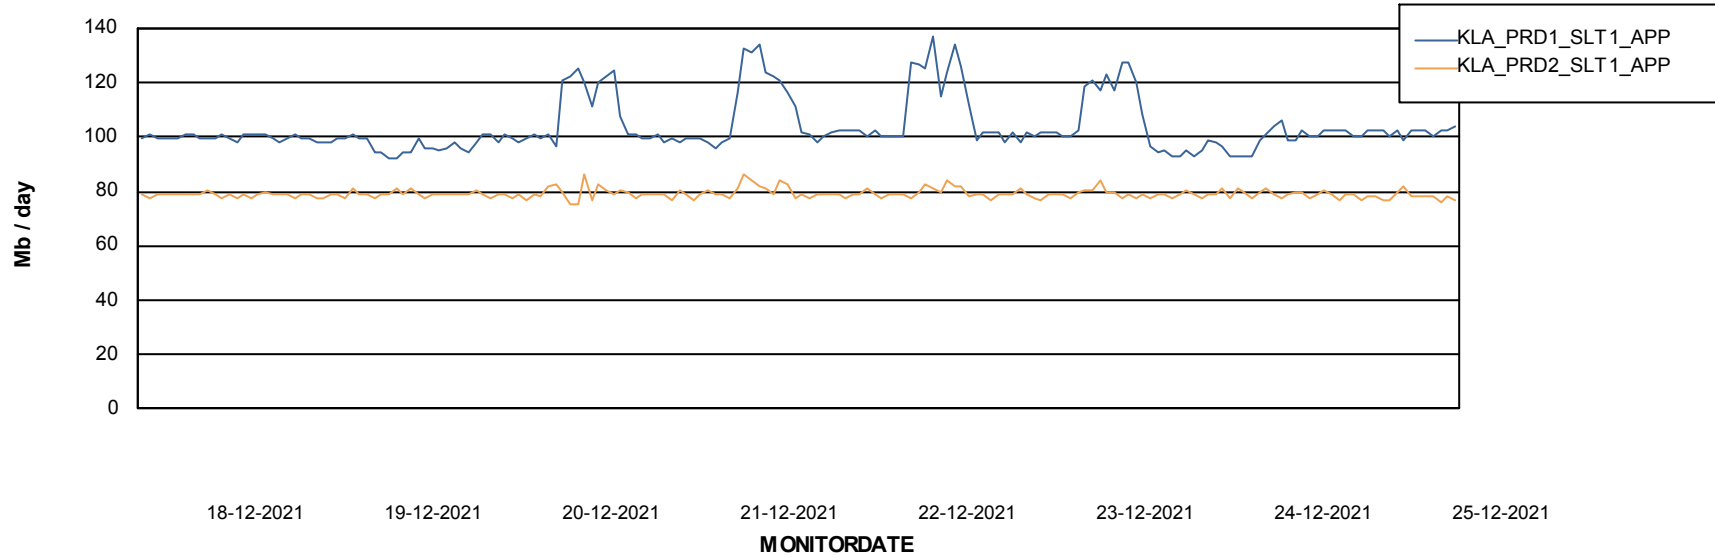

ABSSolute Application Server Services

Avg memory used per ABS Server Service