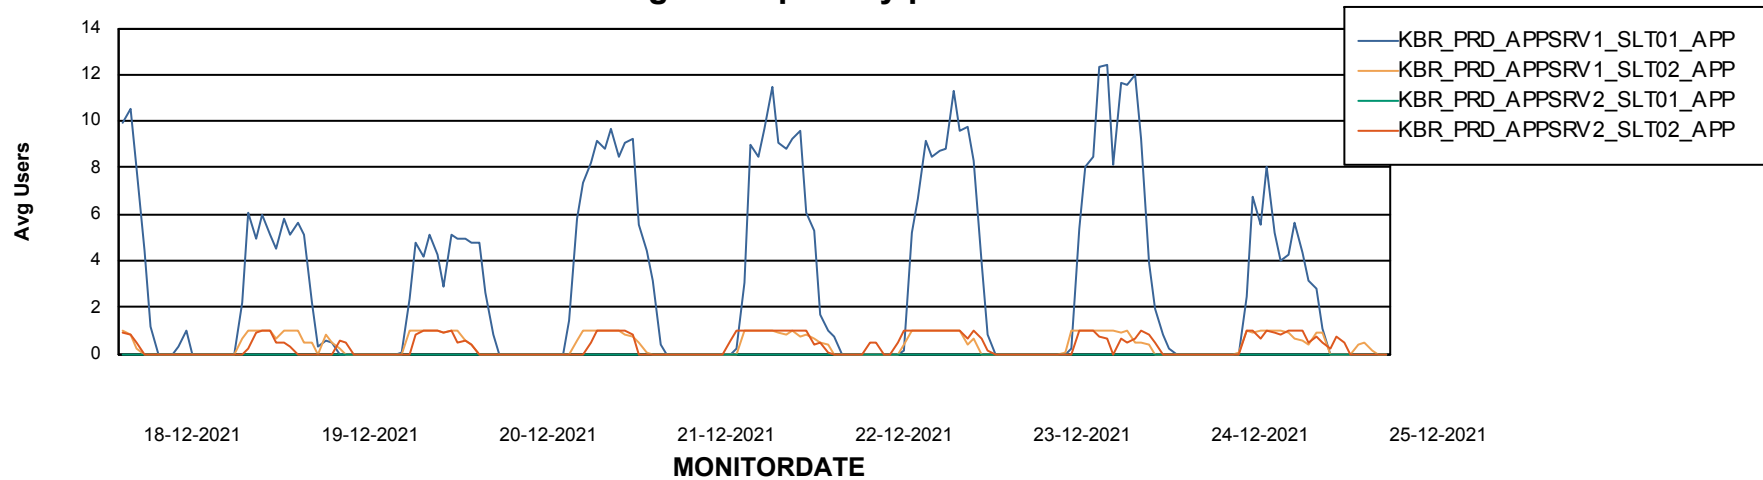

Avg users per day per ABS server