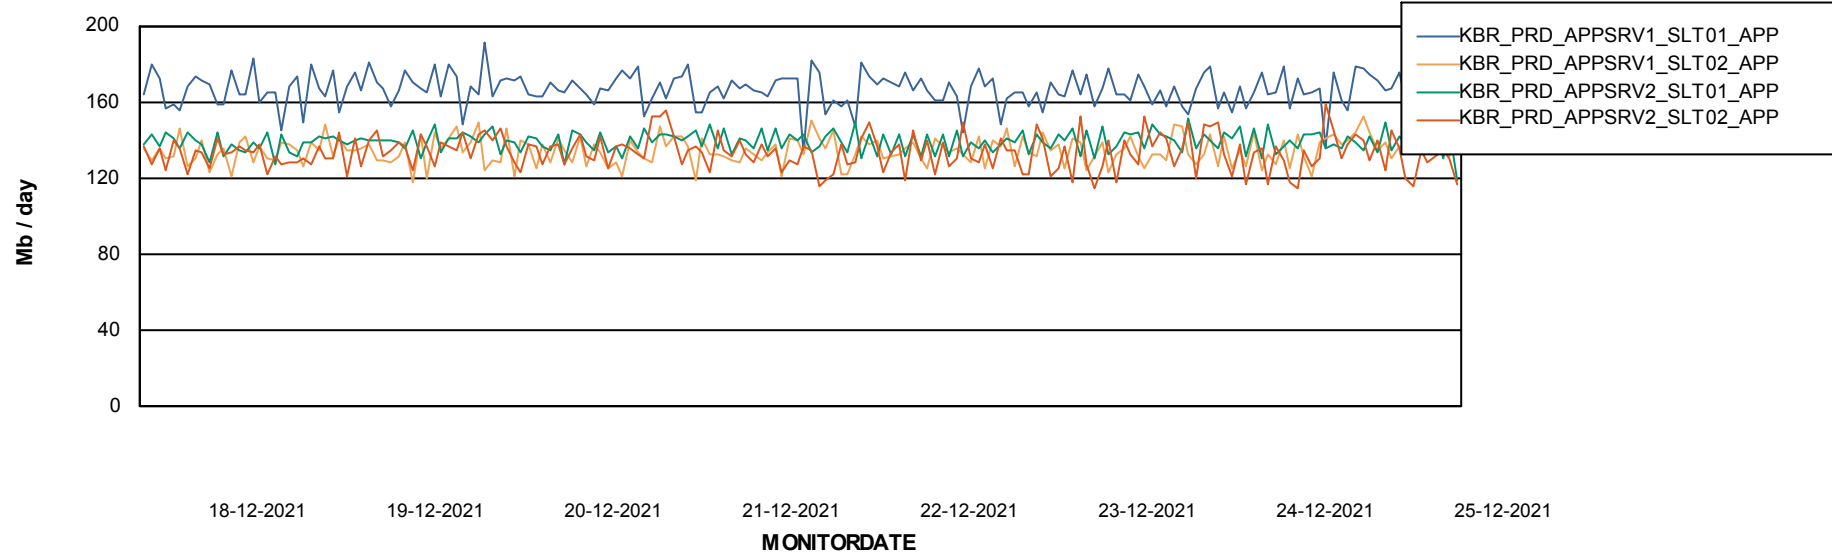

ABSSolute Application Server Services

Avg memory used per ABS Server Service