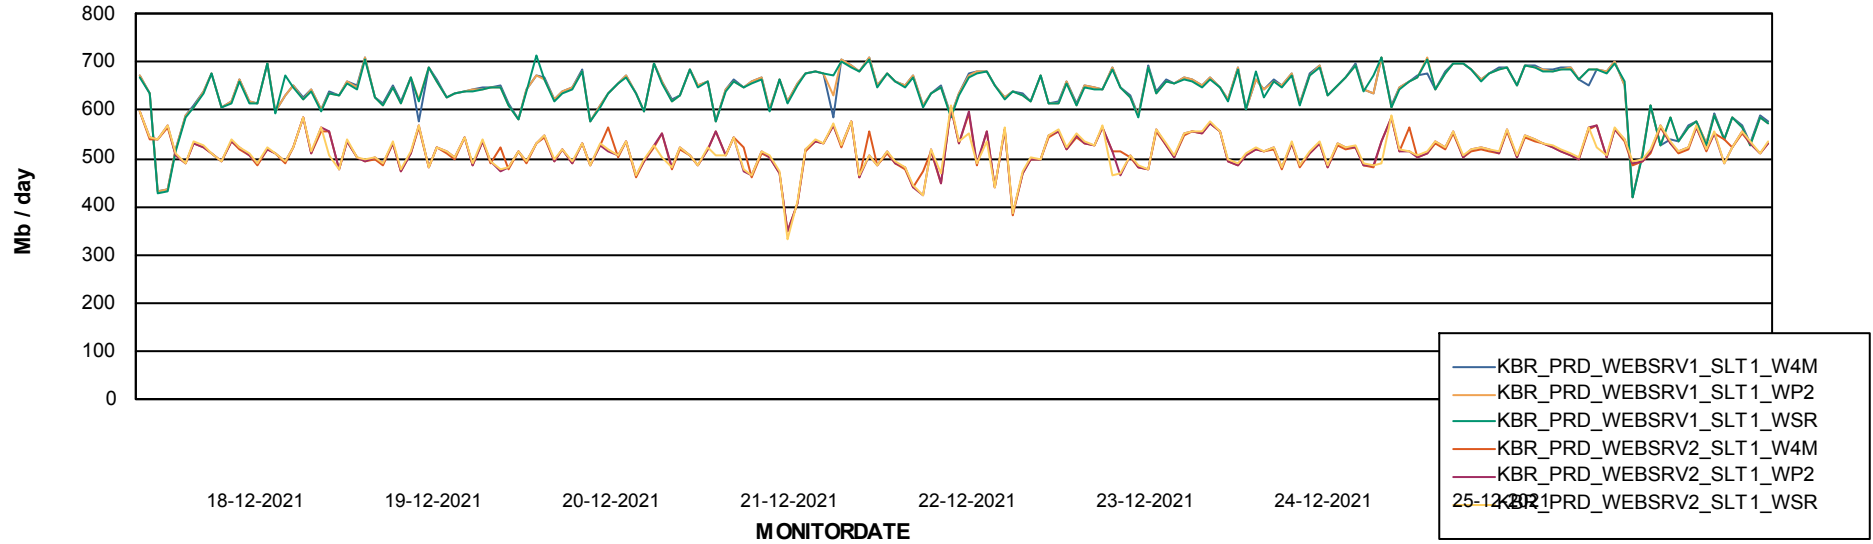

ABSSolute Web Component Services

Avg memory used per ABS Web component