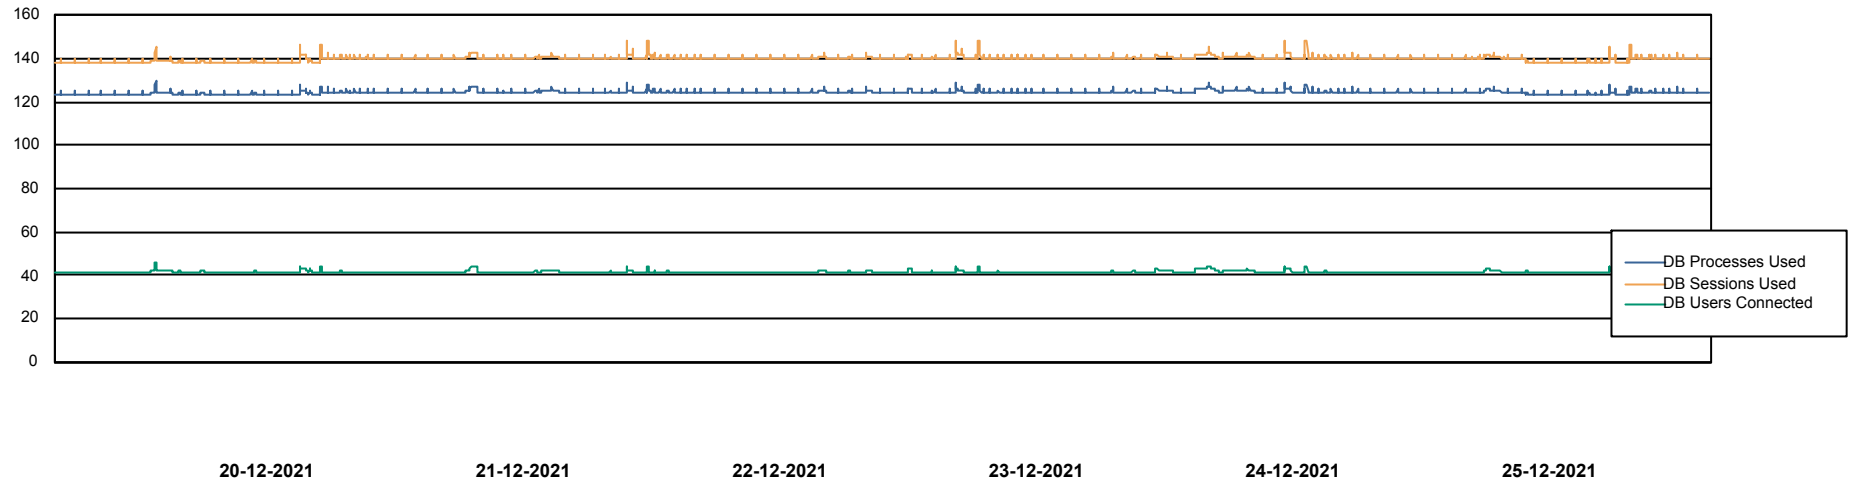

Database Performance KBR_PRD_DB-SRV1_DB