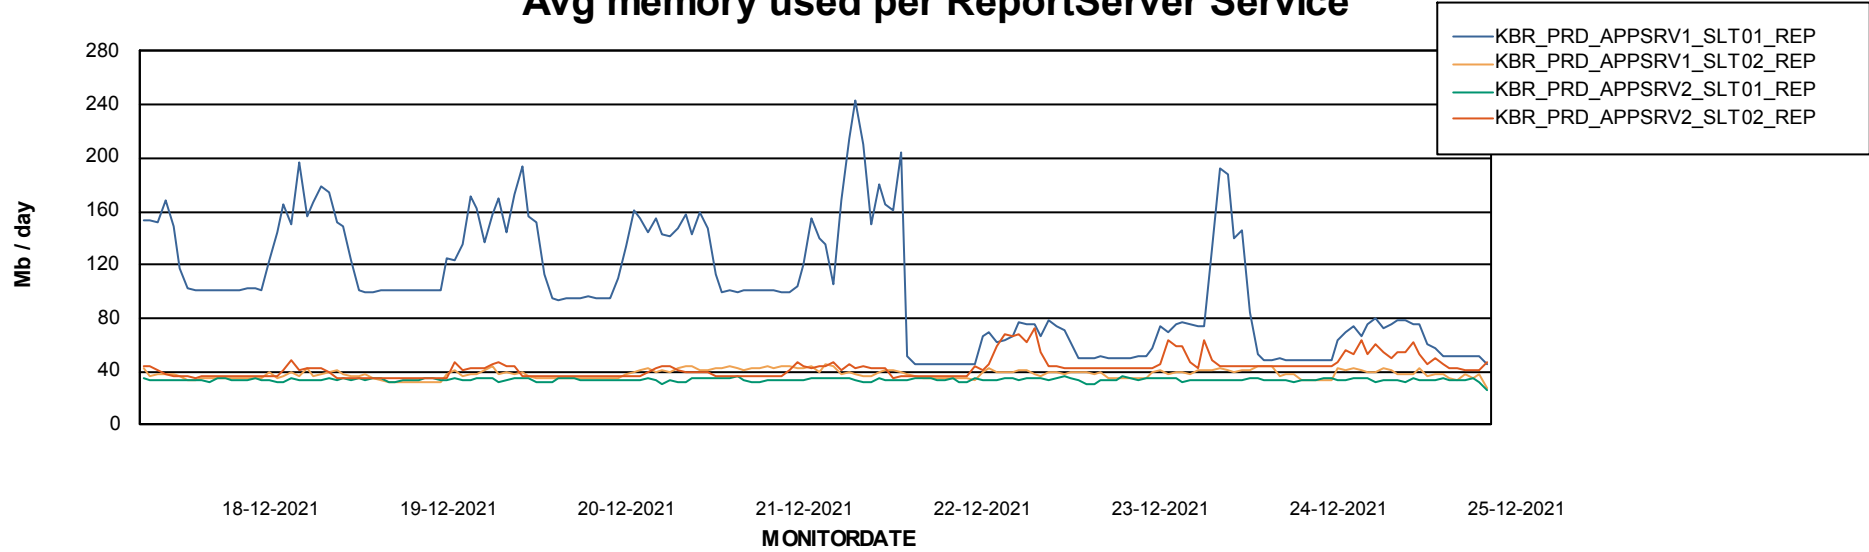

ABSSolute Application Server Services

Avg memory used per ReportServer Service