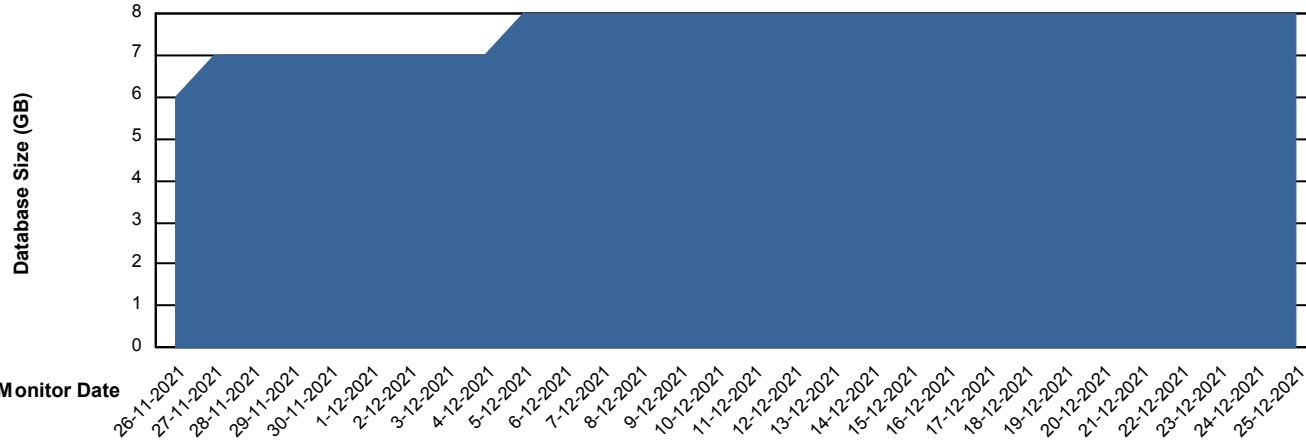

Database growth over last month

Database Tablespace KBR_PRD_DB-SRV1_DB

Date	Tablespace Name	Filesize (Gb)	Usedsize (Gb)	Percentage free
25-12-2021	ABSDATA	4	2	55
	INDX	8	0	98
24-12-2021	ABSDATA	4	2	55
	INDX	8	0	98
23-12-2021	ABSDATA	4	2	55
	INDX	8	0	98
22-12-2021	ABSDATA	4	2	55
	INDX	8	0	98
21-12-2021	ABSDATA	4	2	55
	INDX	8	0	98
20-12-2021	ABSDATA	4	2	56
	INDX	8	0	98
19-12-2021	ABSDATA	4	2	56
	INDX	8	0	98