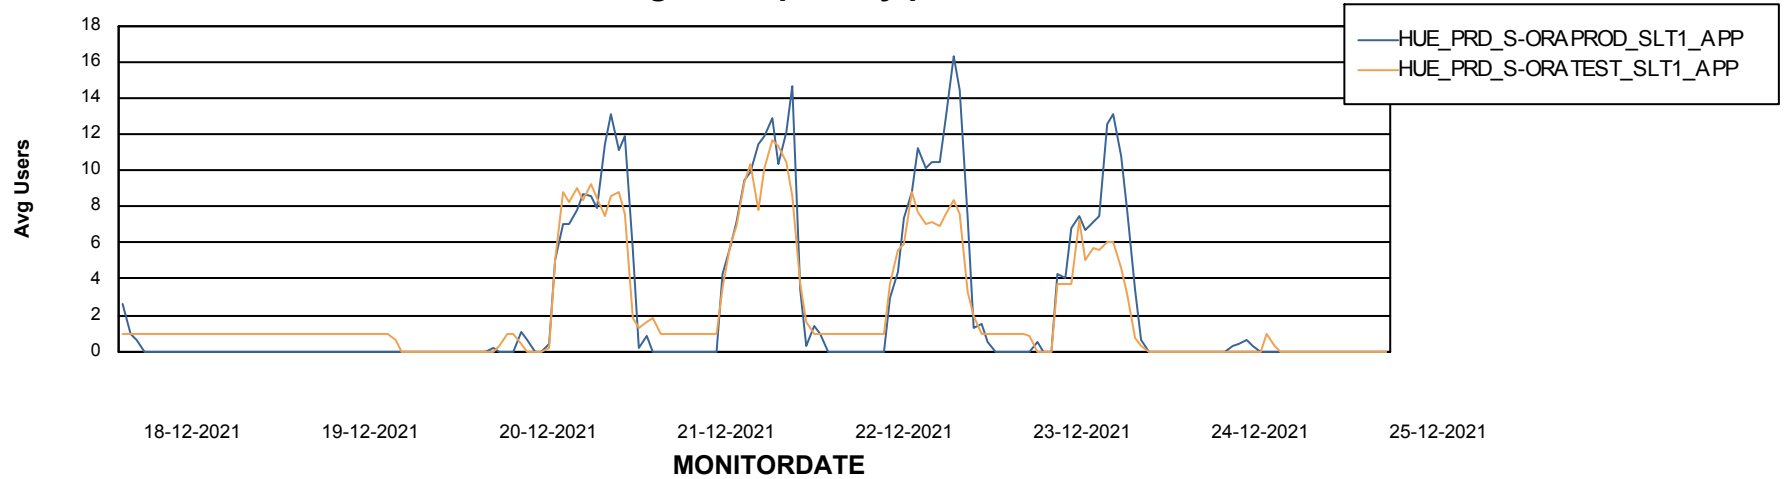

Weekly SLA Customer Report

Customer HUE_Production
Database ID 104

ABSSolute Application Server Services

Avg memory used per ABS Server Service

Avg users per day per ABS server

Weekly SLA Customer Report

Customer HUE_Production
Database ID 104