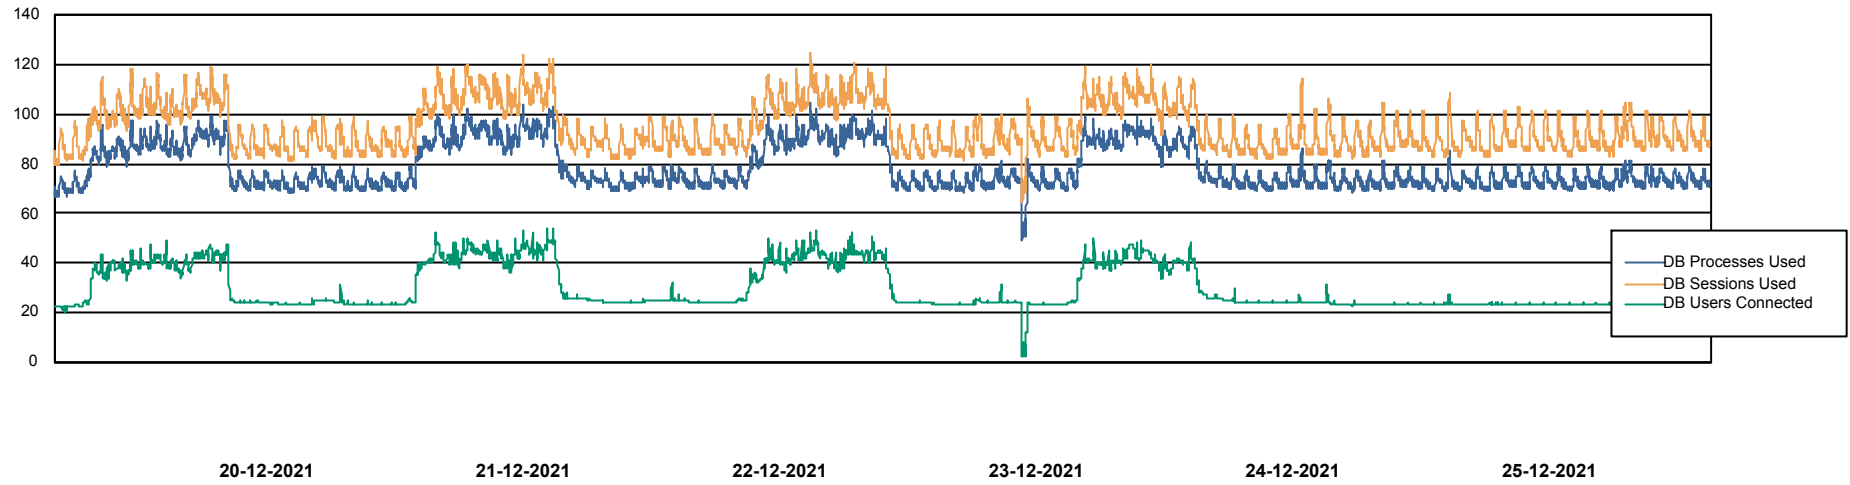

Weekly SLA Customer Report

Customer HUE_Production
Database ID 104

Database Performance HUE_PRD_S-ORABI_DB

Weekly SLA Customer Report

Customer HUE_Production
Database ID 104

Database Performance HUE_PRD_S-ORAPROD_DB