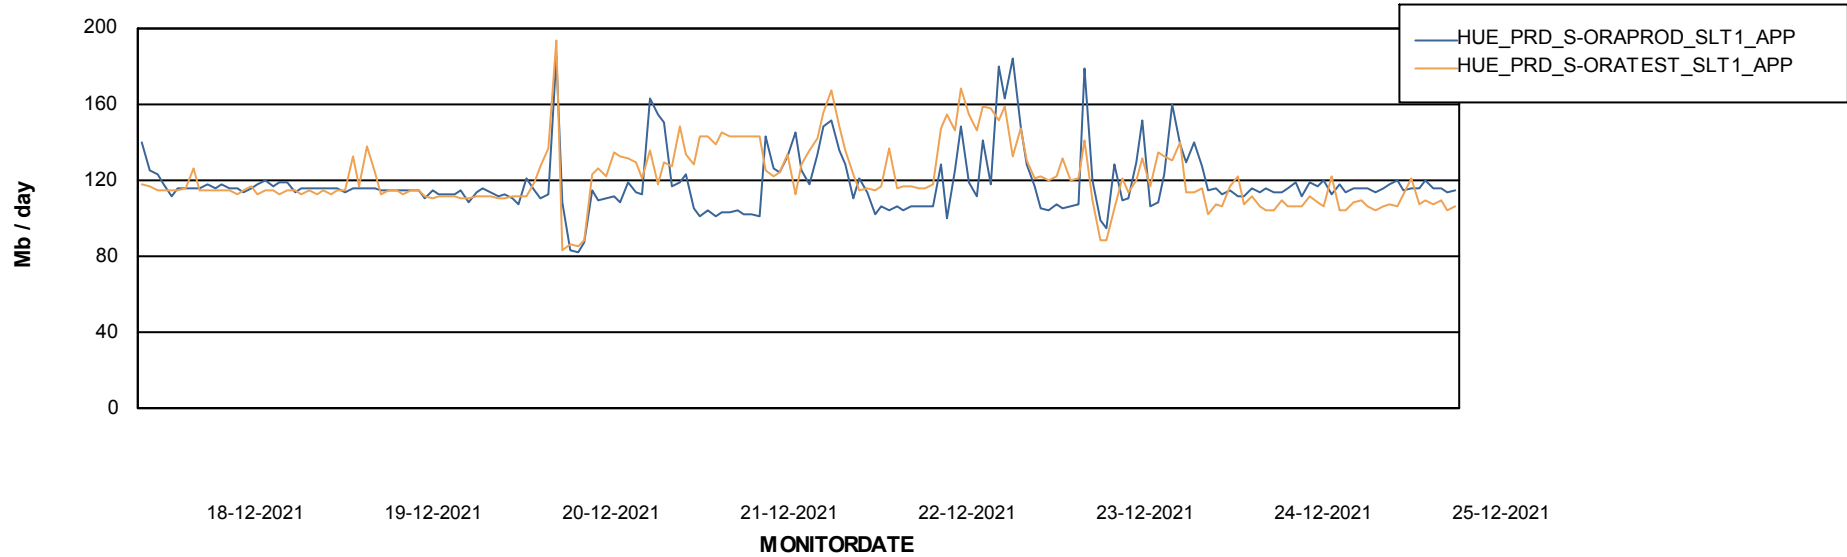

ABSSolute Application Server Services

Avg memory used per ABS Server Service