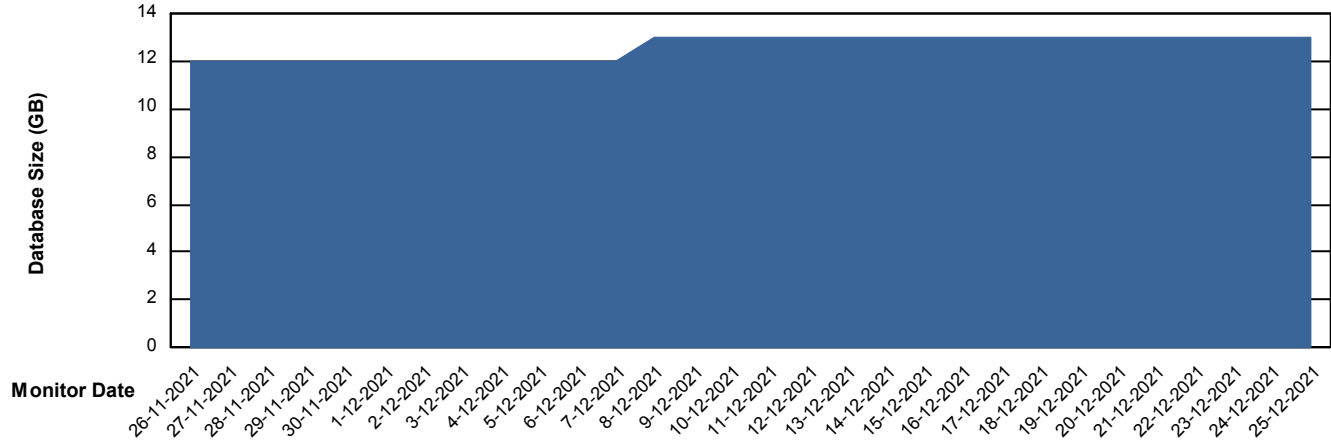

DATABASE SIZE HUE_PRD_S-ORABI_DB

Database growth over last month