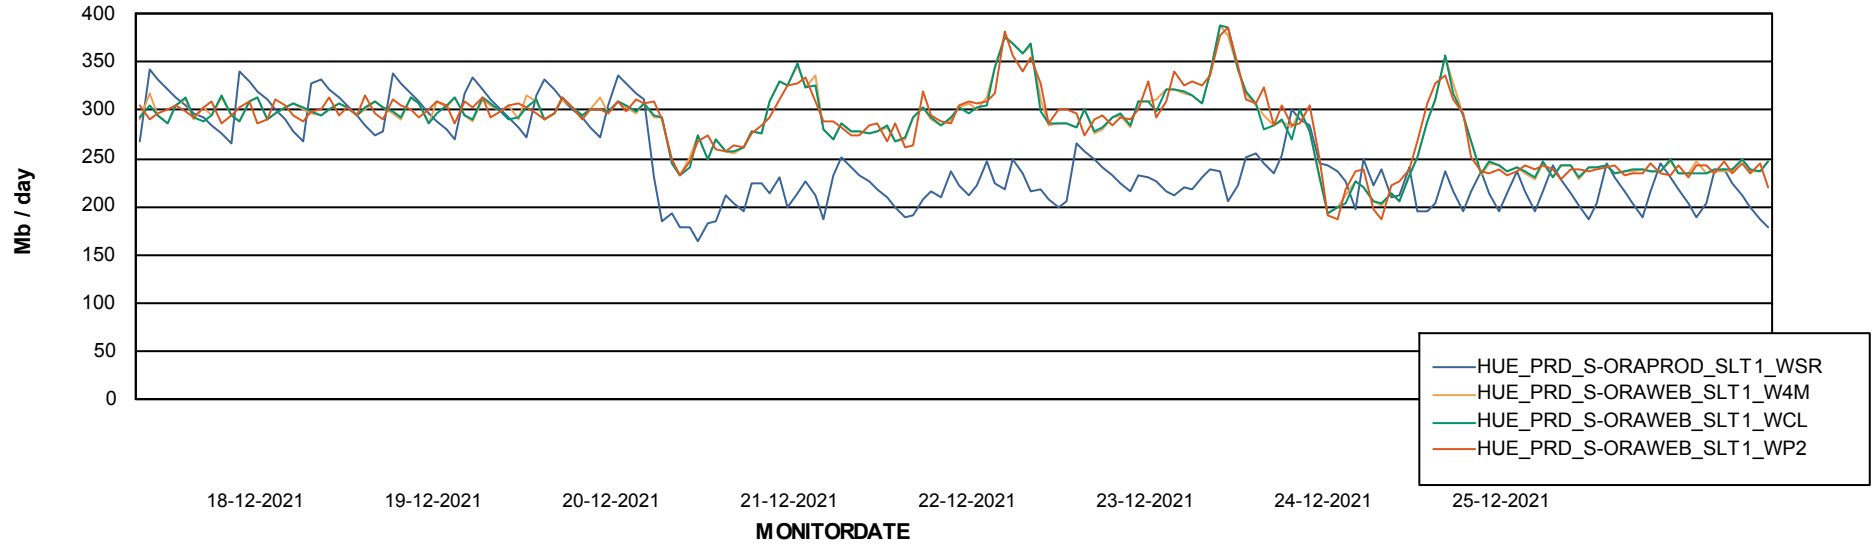

ABSSolute Application ReportServer Services

Avg memory used per ReportServer Service

Weekly SLA Customer Report

Customer HUE_Production
Database ID 104

ABSSolute Web Component Services

Avg memory used per ABS Web component