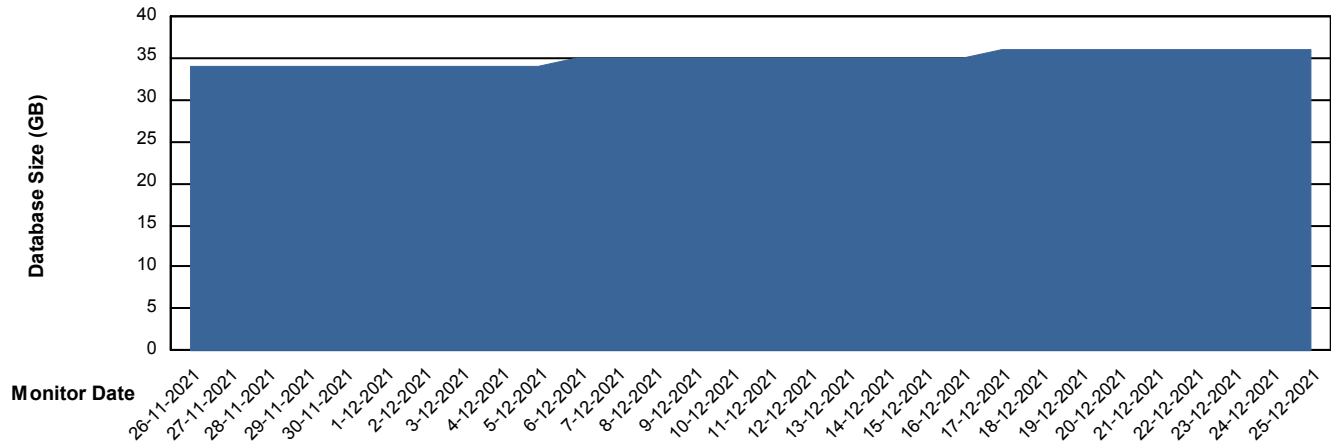

DATABASE SIZE HUE_PRD_S-ORAPROD_DB

Database growth over last month