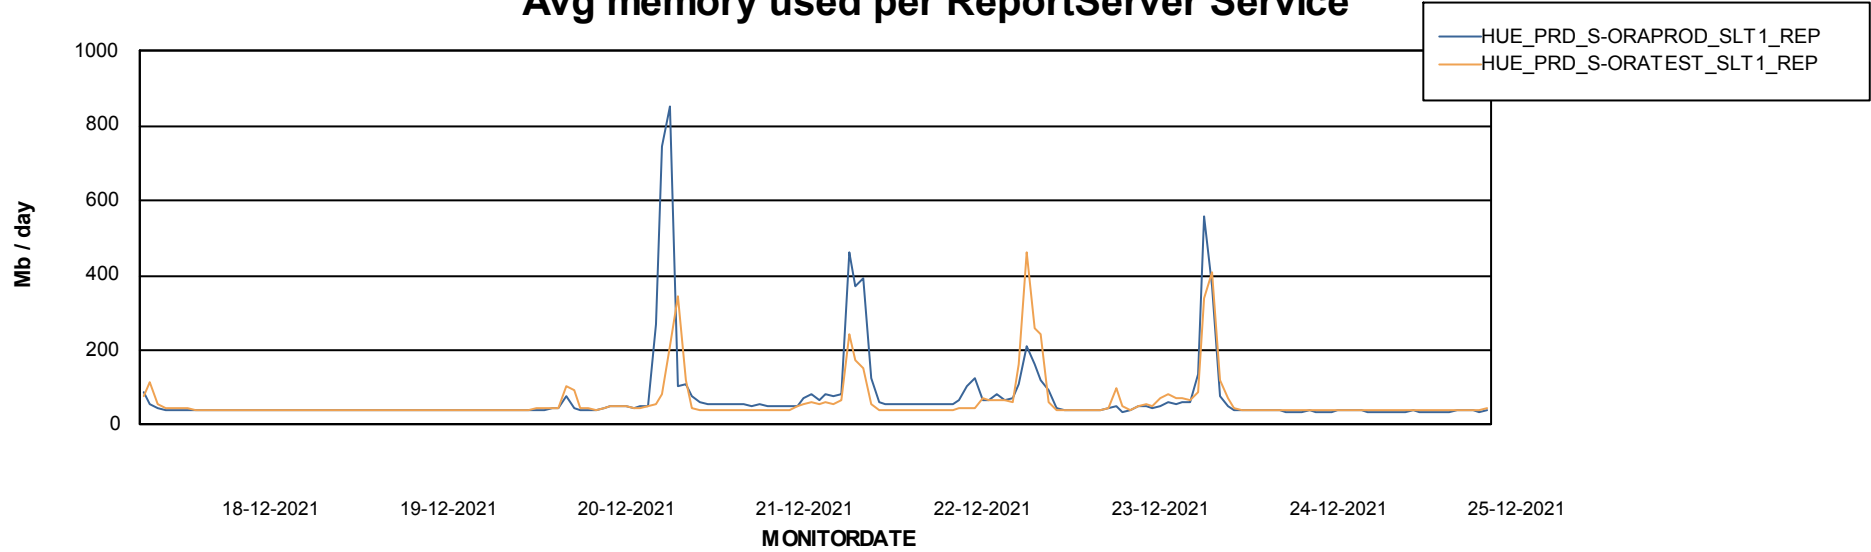

ABSSolute Application ReportServer Services

Avg memory used per ReportServer Service