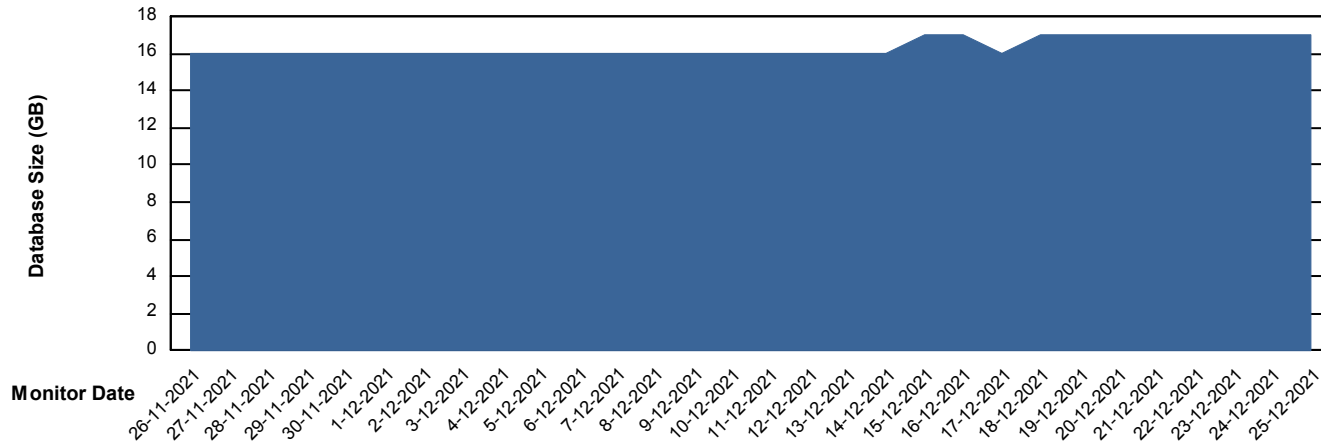

DB Processes Max 1,000

Weekly SLA Customer Report

Customer EUT_Production
Database ID 114

DATABASE SIZE EUT_EUP_PRD_URVINA22T_DB

Database growth over last month

DATABASE SIZE EUT_URM_PRD_URVINA26_DB

Database growth over last month