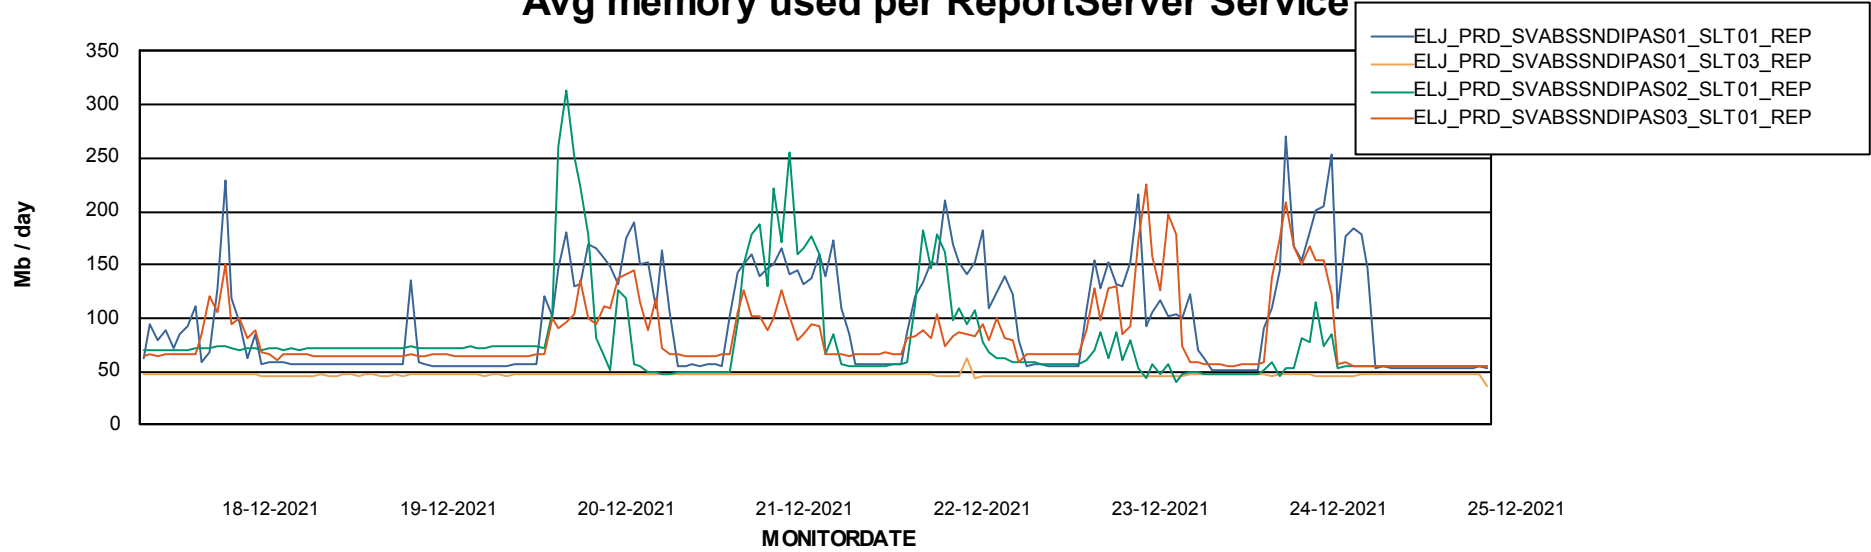

ABSSolute Application ReportServer Services

Avg memory used per ReportServer Service