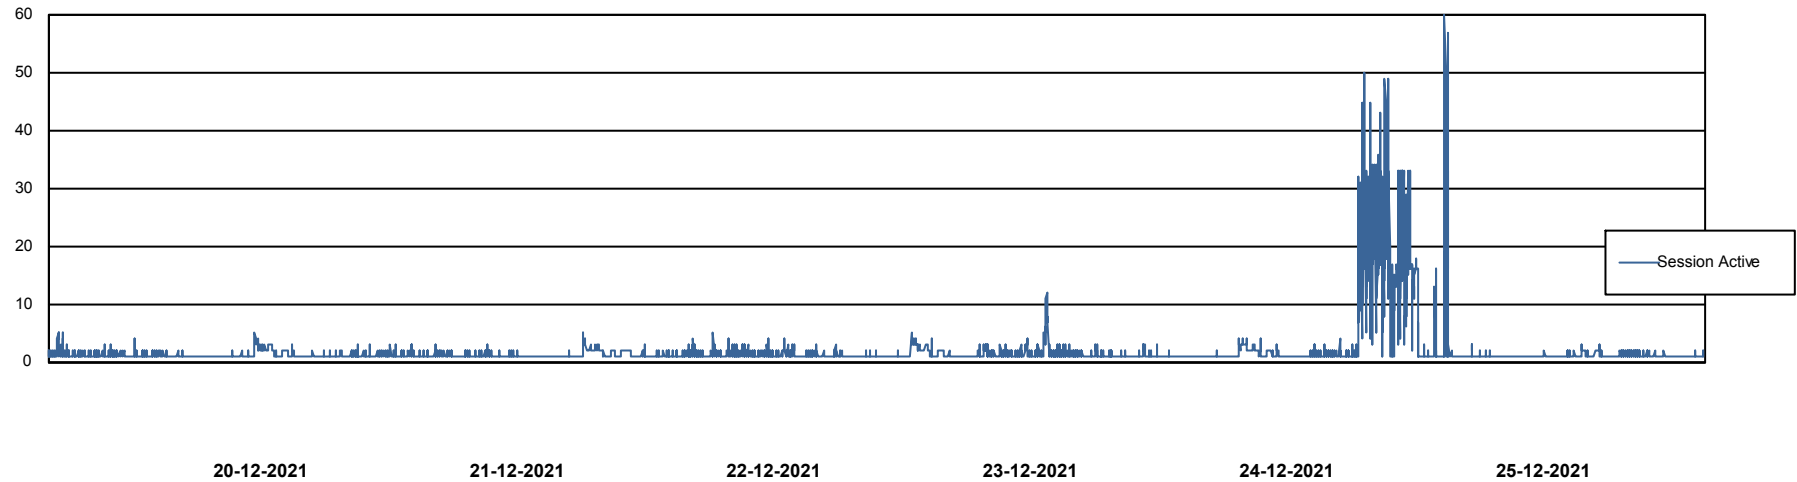

Database Performance ELJDB_Production

DB Processes Max 600
DB Sessions Max 924