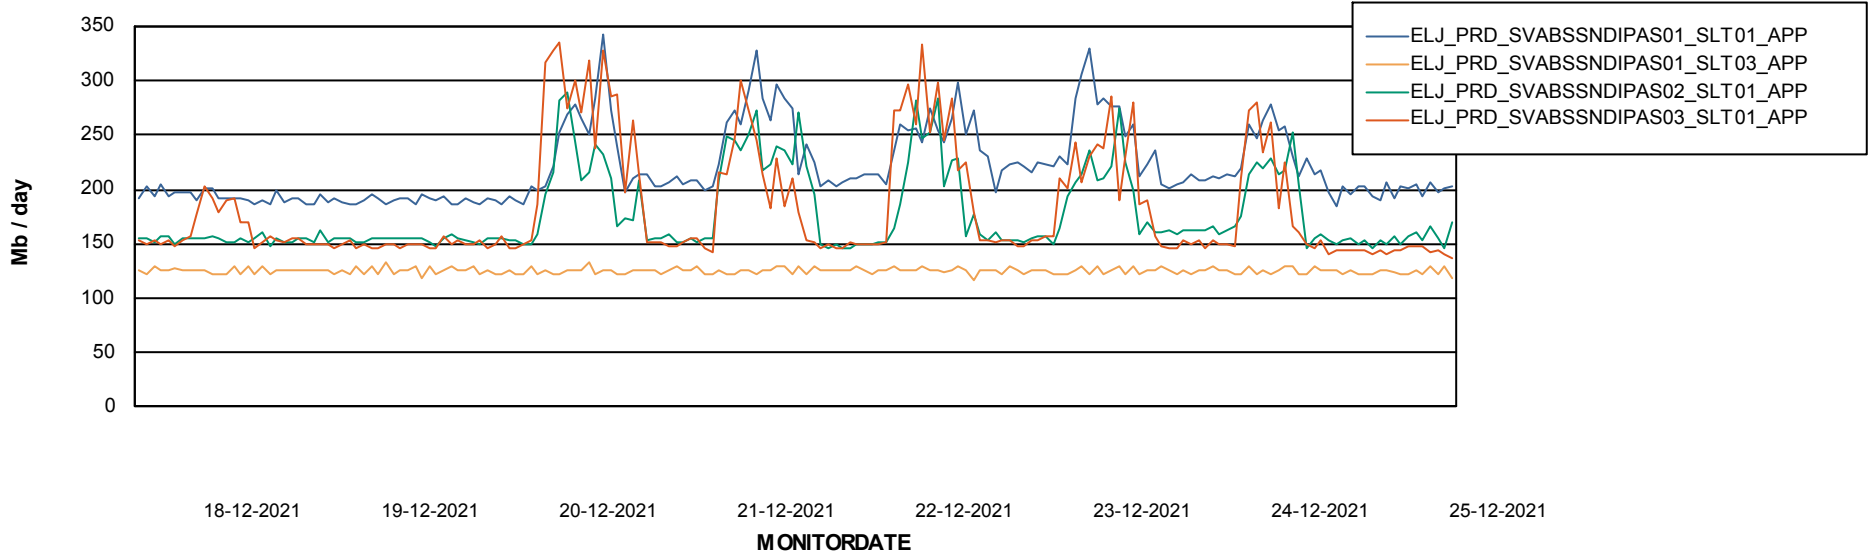

ABSSolute Application Server Services

Avg memory used per ABS Server Service