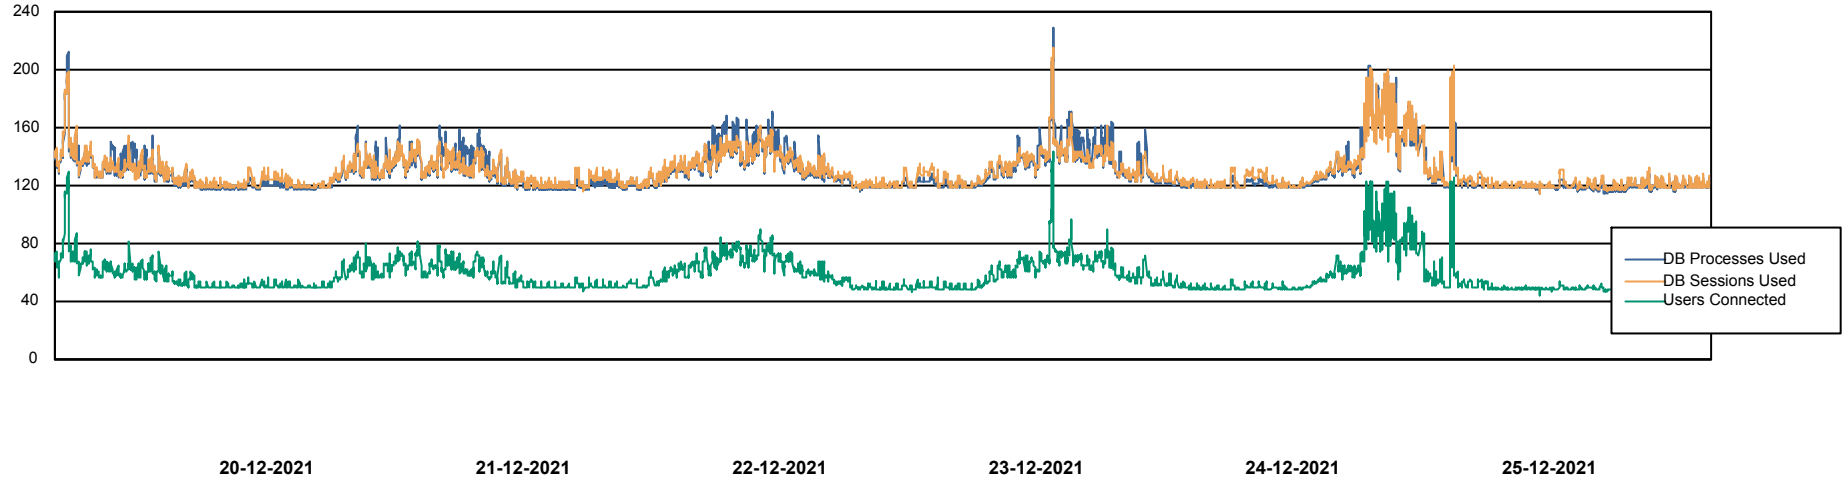

Database Performance ELJDB_Production

DB Processes Max 600
DB Sessions Max 924