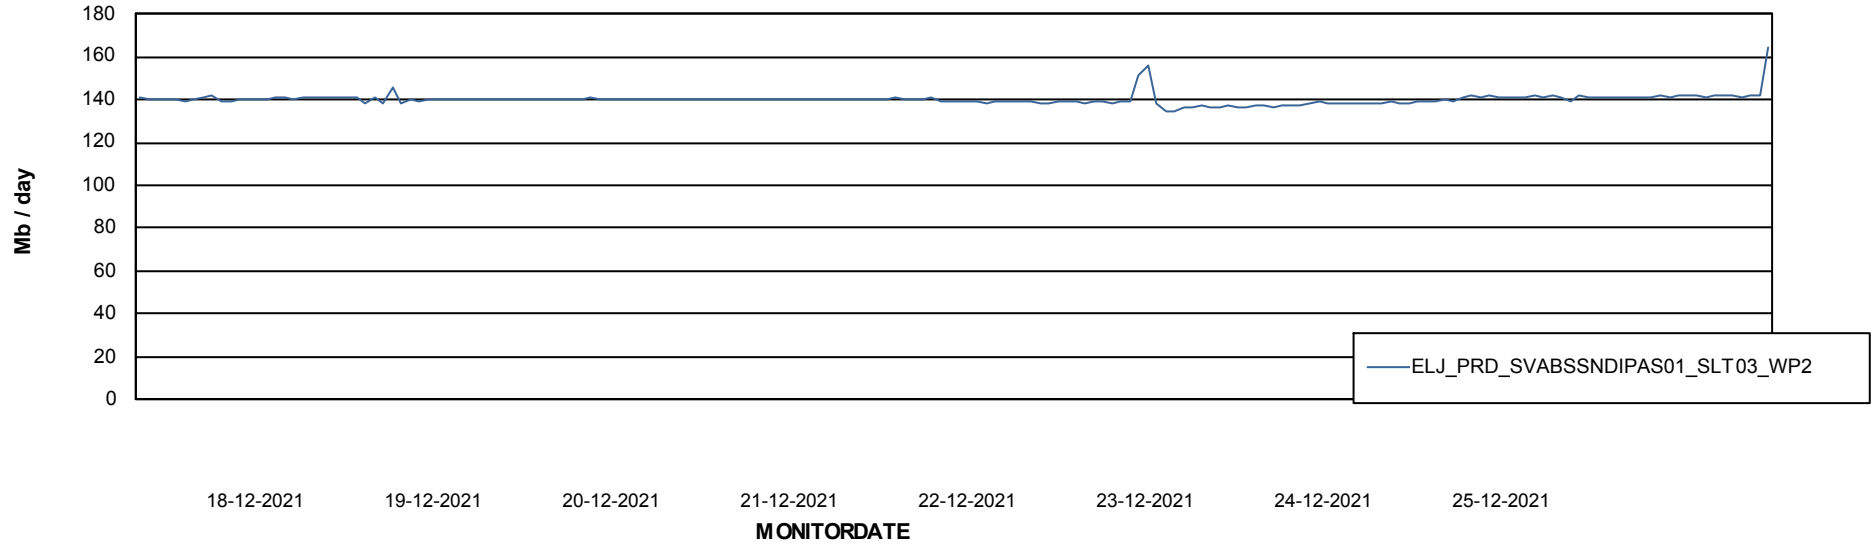

ABSSolute Application ReportServer Services

Avg memory used per ReportServer Service

Weekly SLA Customer Report

Customer ELJ Production
Database ID 72

ABSSolute Web Component Services

Avg memory used per ABS Web component