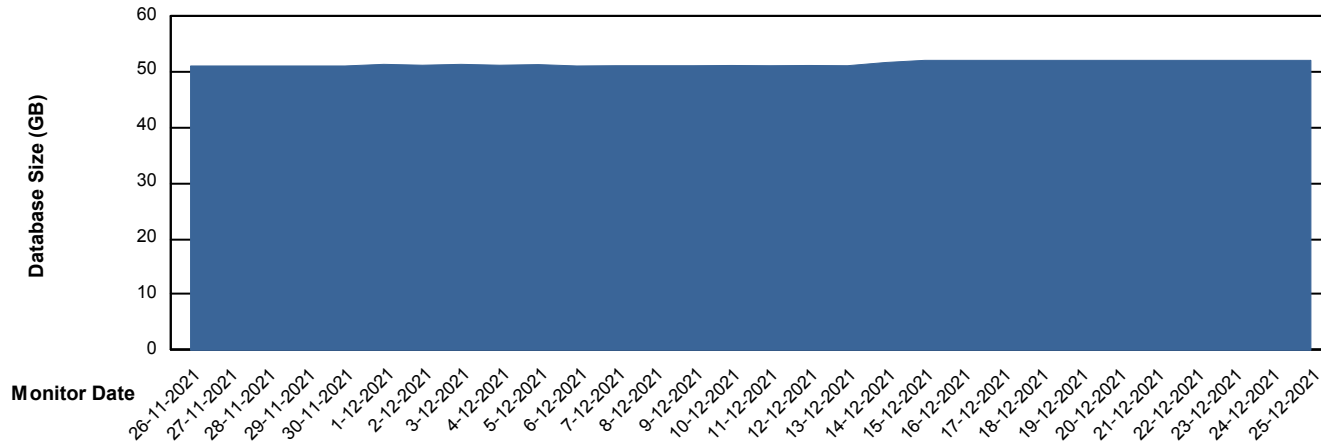

Weekly SLA Customer Report

Customer ELJ Production
Database ID 72

DATABASE SIZE ELJDB_PRD_BI

Database growth over last month

DATABASE SIZE ELJDB_Production

Database growth over last month

Weekly SLA Customer Report