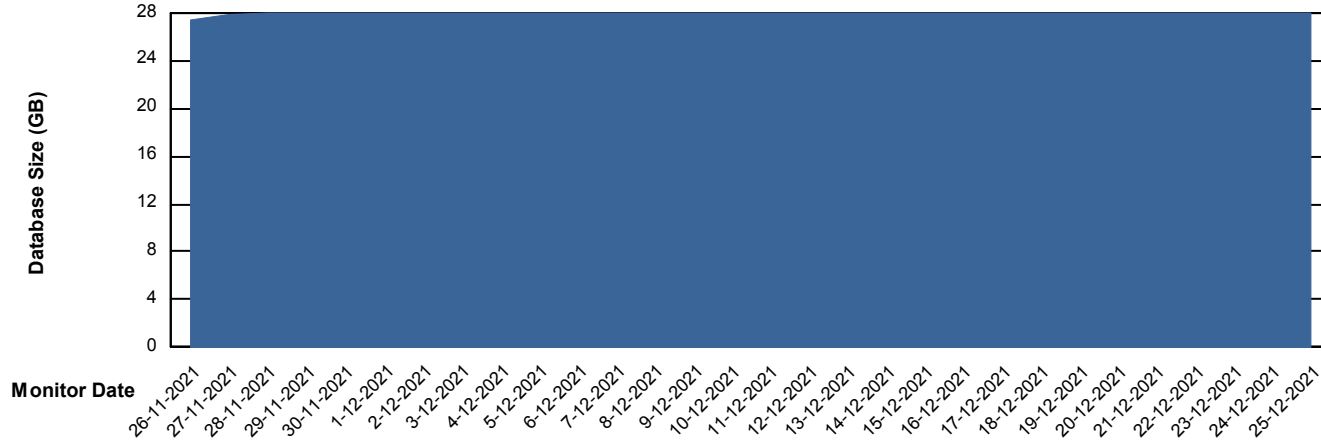

Database Performance ELJDB_Production

DB Processes Max 600
DB Sessions Max 924

Weekly SLA Customer Report

Customer ELJ Production
Database ID 72

Database Performance ELJDB_Standby

DB Processes Max 600
DB Sessions Max 924

Weekly SLA Customer Report

Customer ELJ Production
Database ID 72

DATABASE SIZE ELJDB_PRD_BI

Database growth over last month

DATABASE SIZE ELJDB_Production

Database growth over last month

Weekly SLA Customer Report