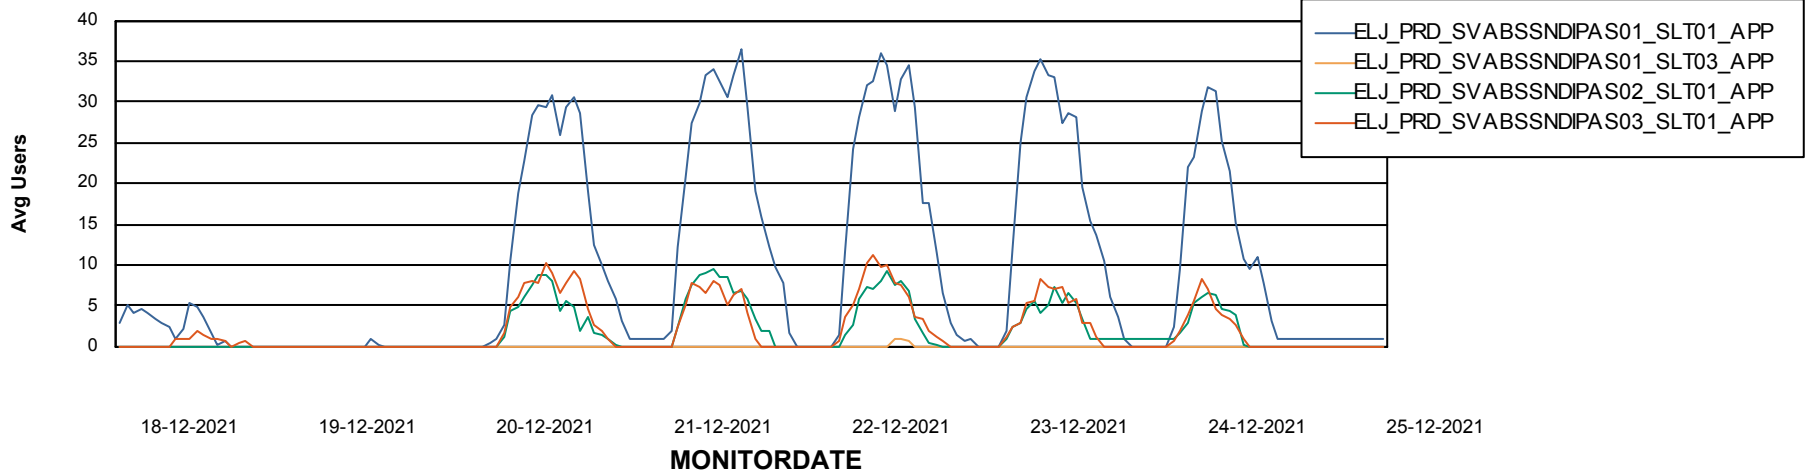

Weekly SLA Customer Report

Customer ELJ Production
Database ID 72

ABSSolute Application Server Services

Avg memory used per ABS Server Service

Avg users per day per ABS server

Weekly SLA Customer Report

Customer ELJ Production
Database ID 72