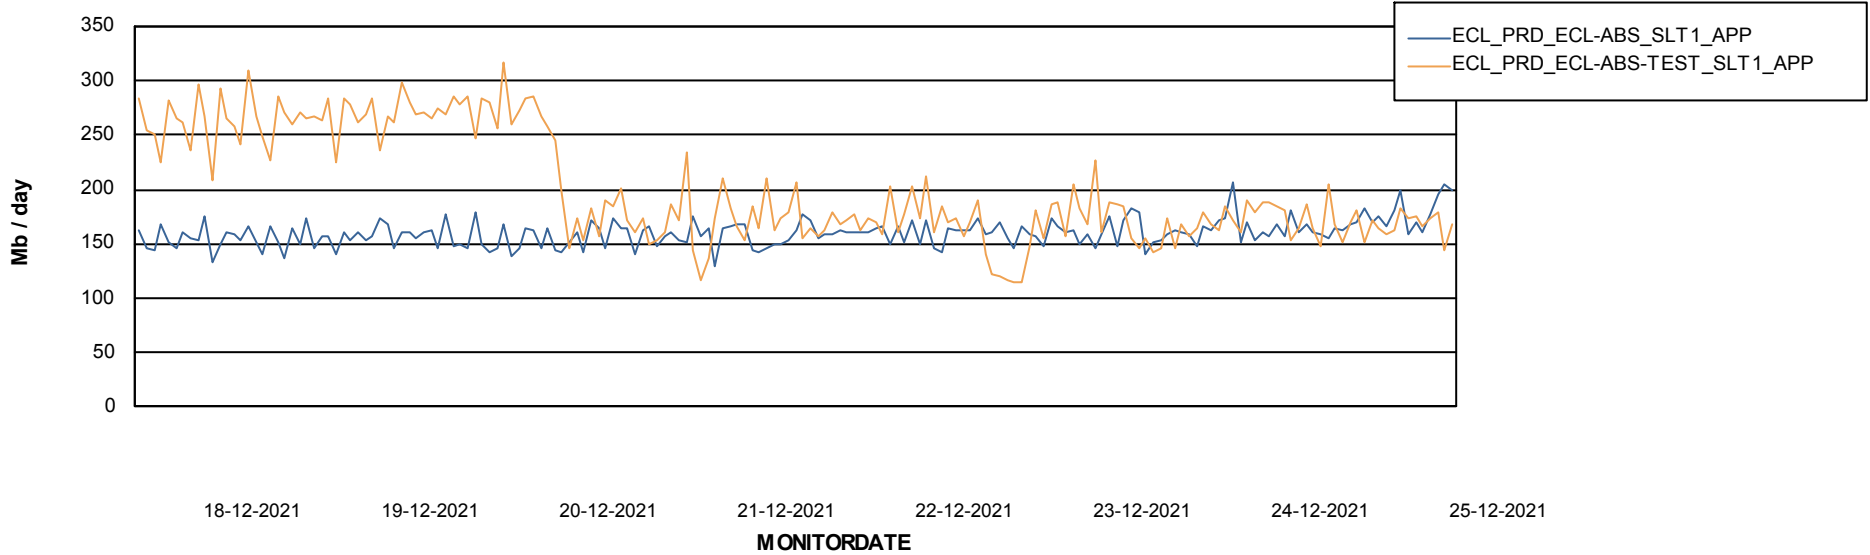

Weekly SLA Customer Report

Customer ECL_Production
Database ID 77

Database Performance ECLDB_Production

Weekly SLA Customer Report

Customer ECL_Production
Database ID 77

Database Performance ECLDB_Standby

DATABASE SIZE ECLDB_Production

Database growth over last month

Weekly SLA Customer Report

Customer ECL_Production
Database ID 77

Database Tablespace ECLDB_Production

Date	Tablespace Name	Filesize (Gb)	Usedsize (Gb)	Percentage free
25-12-2021	ABSDATA	49	41	16
	INDX	8	4	51
24-12-2021	ABSDATA	49	41	16
	INDX	8	4	51
23-12-2021	ABSDATA	49	41	16
	INDX	8	4	51
22-12-2021	ABSDATA	49	41	17
	INDX	8	4	51
19-12-2021	ABSDATA	49	41	17
	INDX	8	4	51

Weekly SLA Customer Report

Customer ECL_Production
Database ID 77

ABSSolute Application Server Services

Avg memory used per ABS Server Service

Avg users per day per ABS server

Weekly SLA Customer Report

Customer ECL_Production
Database ID 77