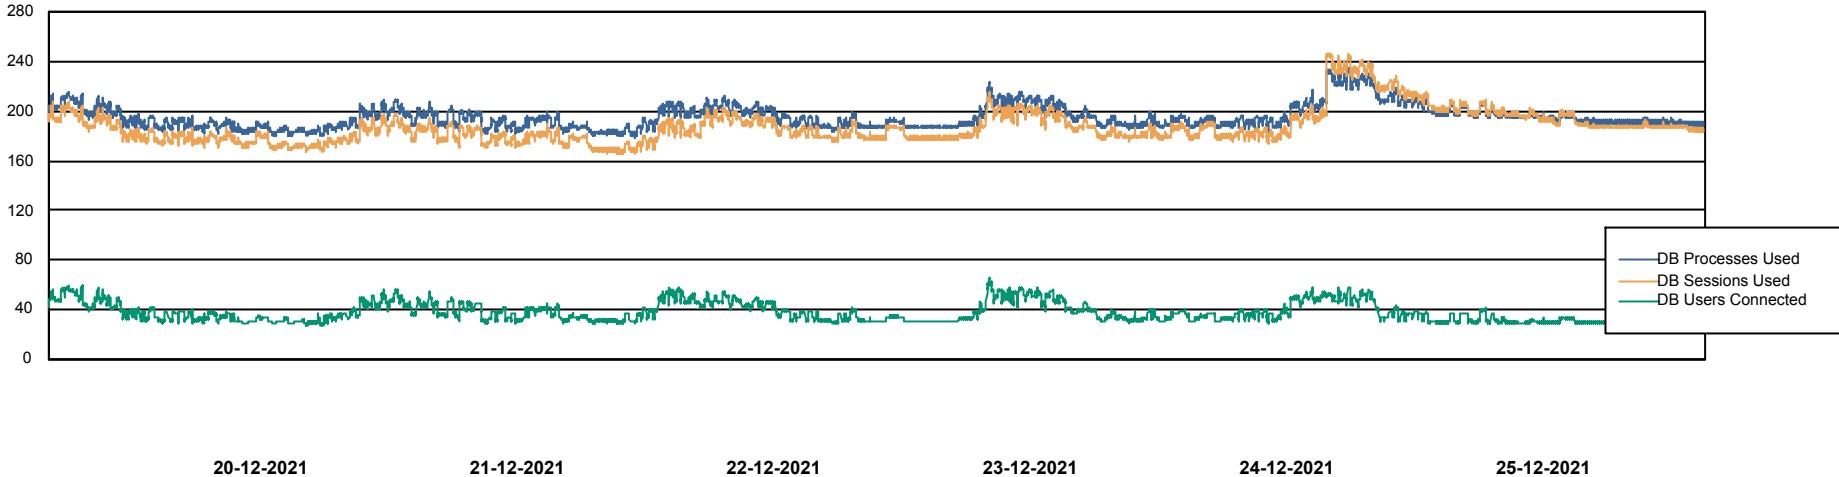

Weekly SLA Customer Report

Customer ECL_Production
Database ID 77

Harddisk Usage ECL_PRD_ECL-ABS-WEB

	Free disk space on C: (%)	Total disk space on C: (Gb)	Used disk space on C: (Gb)
25-12-2021	52	0	61
24-12-2021	52	127	61
23-12-2021	53	0	60
22-12-2021	53	127	59
21-12-2021	54	127	58
20-12-2021	55	0	58
19-12-2021	55	0	57

Weekly SLA Customer Report

Customer ECL_Production
Database ID 77

Database Performance ECLDB_Production

Weekly SLA Customer Report

Customer ECL_Production
Database ID 77

Database Performance ECLDB_Standby

DATABASE SIZE ECLDB_Production