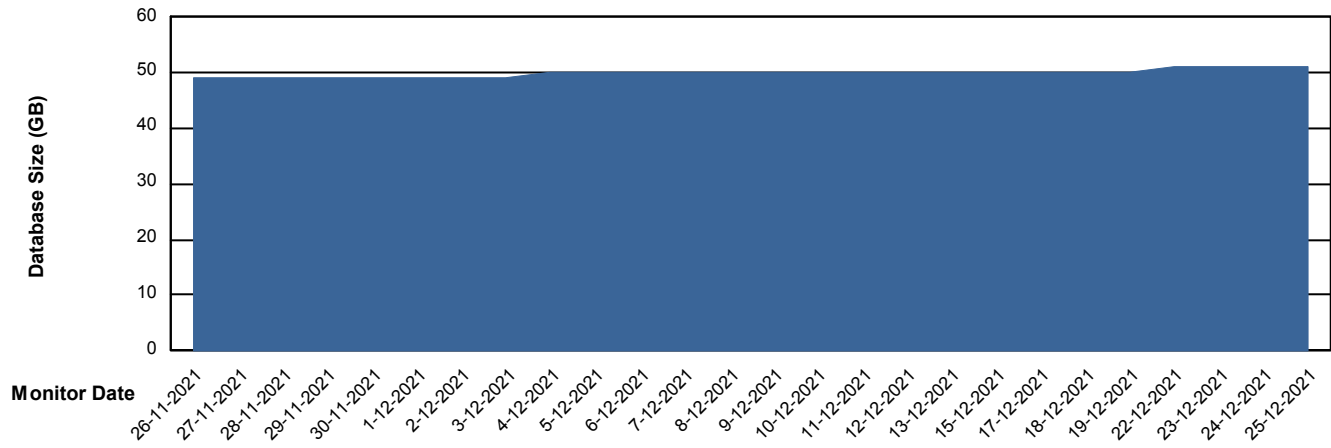

Weekly SLA Customer Report

Customer ECL_Production
Database ID 77

Database Performance ECLDB_Production

Weekly SLA Customer Report

Customer ECL_Production
Database ID 77

Database Performance ECLDB_Standby

DATABASE SIZE ECLDB_Production

Database growth over last month

Weekly SLA Customer Report

Customer ECL_Production
Database ID 77

Database Tablespace ECLDB_Production

Date	Tablespace Name	Filesize (Gb)	Usedsize (Gb)	Percentage free
25-12-2021	ABSDATA	49	41	16
	INDX	8	4	51
24-12-2021	ABSDATA	49	41	16
	INDX	8	4	51
23-12-2021	ABSDATA	49	41	16
	INDX	8	4	51
22-12-2021	ABSDATA	49	41	17
	INDX	8	4	51
19-12-2021	ABSDATA	49	41	17
	INDX	8	4	51