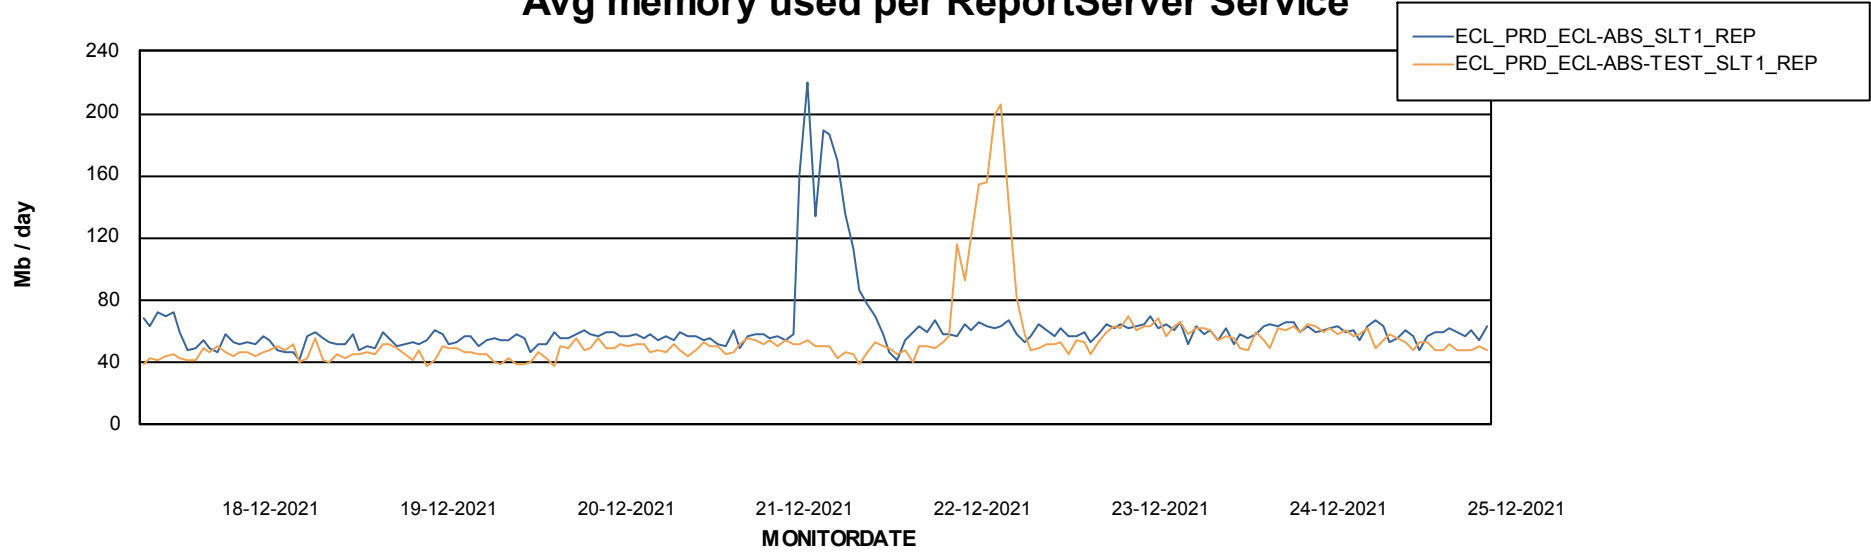

ABSSolute Application ReportServer Services

Avg memory used per ReportServer Service