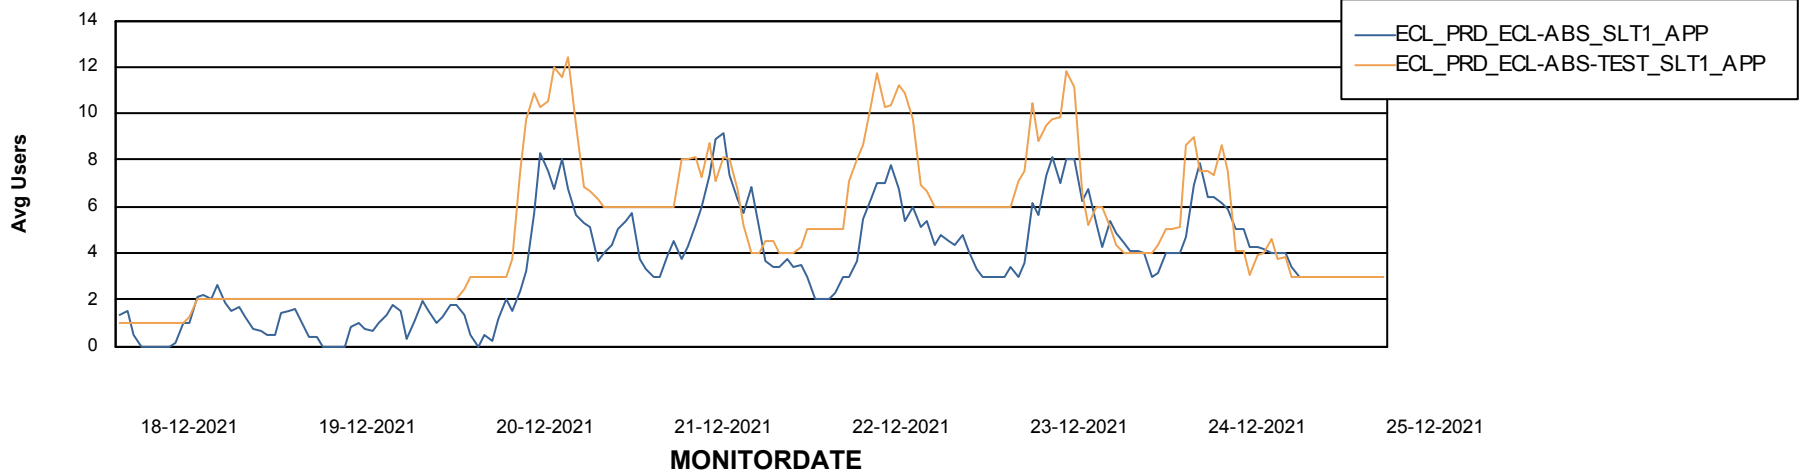

Weekly SLA Customer Report

Customer ECL_Production
Database ID 77

ABSSolute Application Server Services

Avg memory used per ABS Server Service

Avg users per day per ABS server

Weekly SLA Customer Report

Customer ECL_Production
Database ID 77