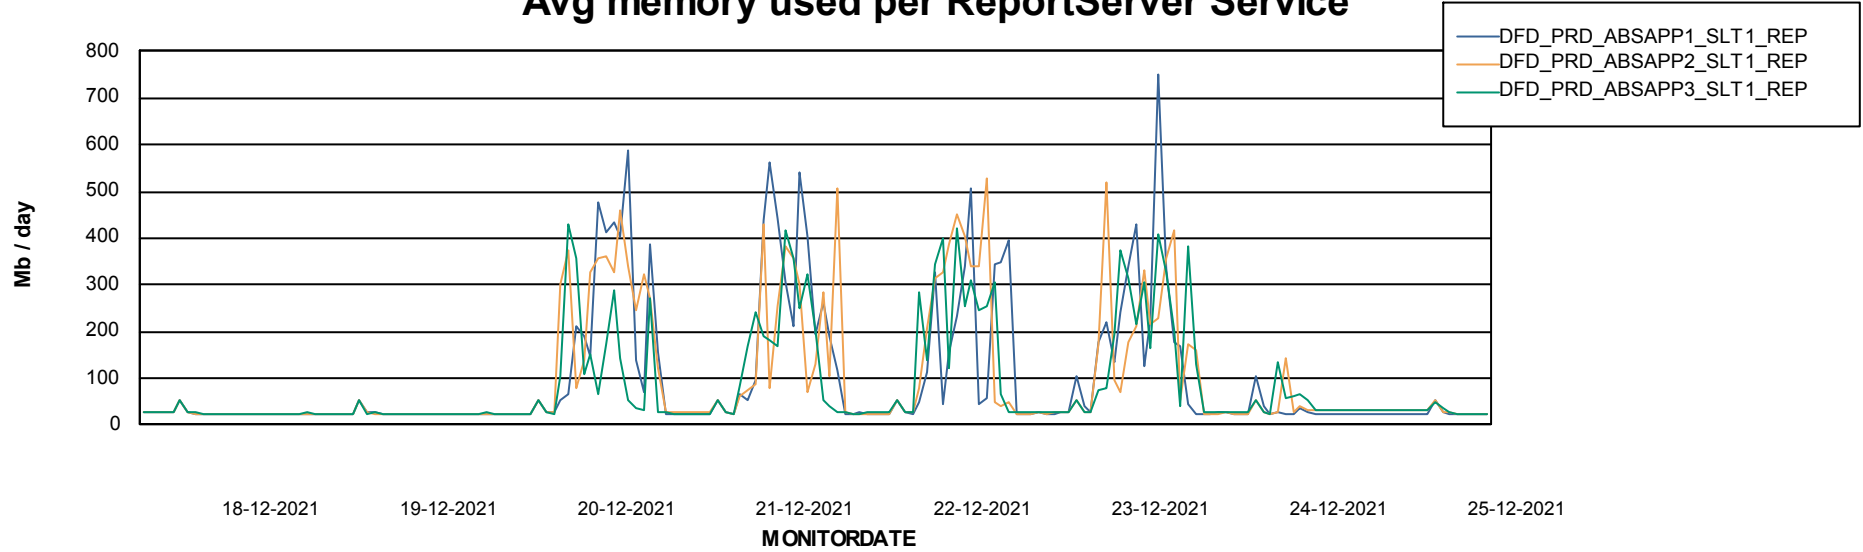

ABSSolute Application ReportServer Services

Avg memory used per ReportServer Service