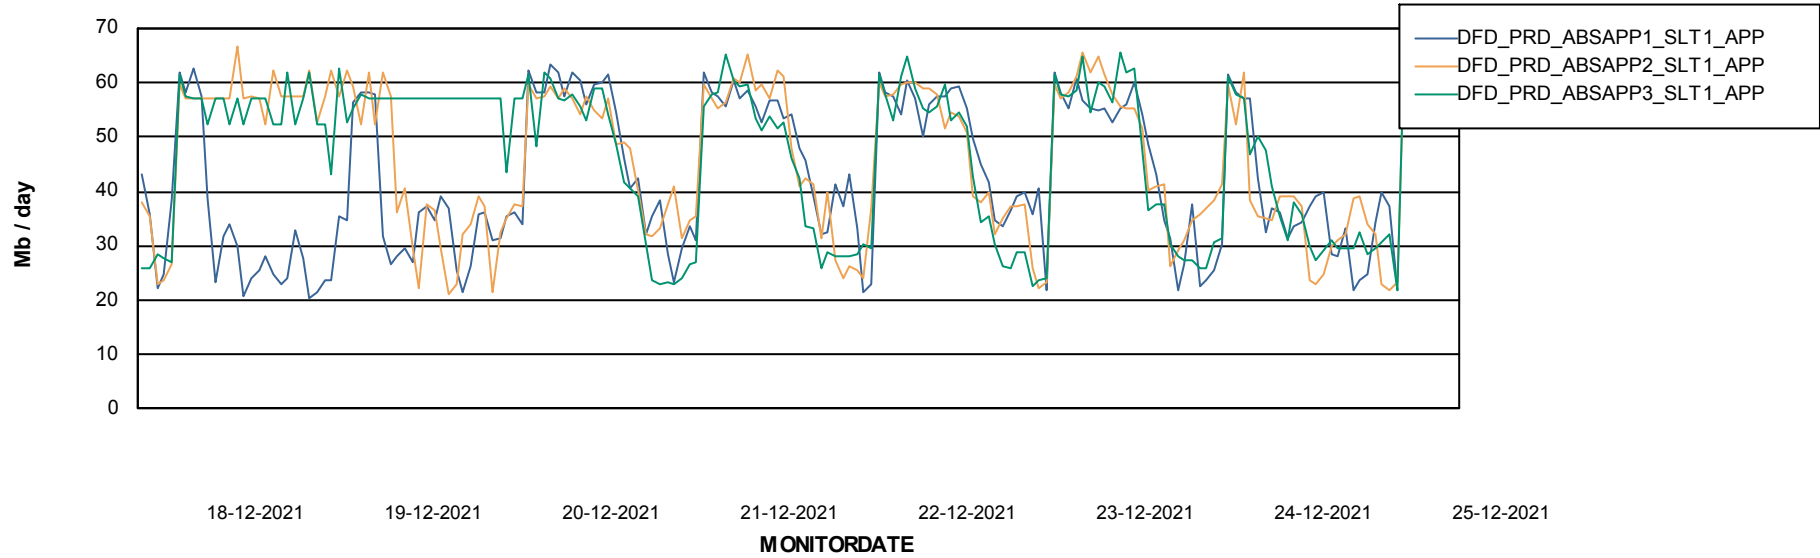

ABSSolute Application Server Services

Avg memory used per ABS Server Service