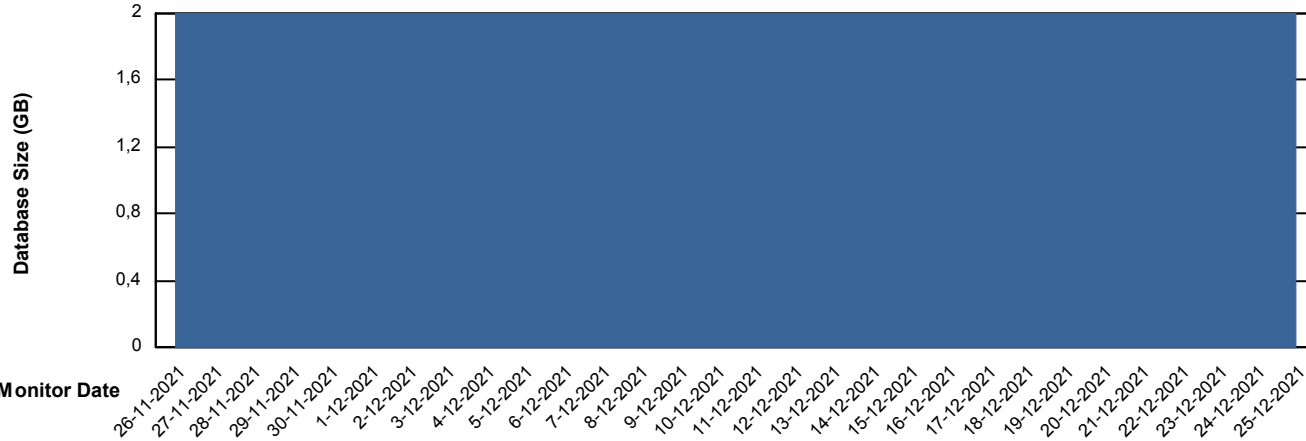

Weekly SLA Customer Report

Customer DFD_Production
Database ID 39

Database Performance DFDDB_Production

DB Processes Max 4
DB Sessions Max 600

Weekly SLA Customer Report

Customer DFD_Production
 Database ID 39

DATABASE SIZE DFDDDB_Production

Database growth over last month

Database Tablespace DFDDDB_Production

Date	Tablespace Name	Filesize (Gb)	Usedsize (Gb)	Percentage free
25-12-2021	ABSDATA	83	0	100
	INDX	161	0	100
24-12-2021	ABSDATA	83	0	100
	INDX	161	0	100
23-12-2021	ABSDATA	83	0	100
	INDX	161	0	100
22-12-2021	ABSDATA	83	0	100
	INDX	161	0	100
21-12-2021	ABSDATA	83	0	100
	INDX	161	0	100
20-12-2021	ABSDATA	83	0	100
	INDX	161	0	100
19-12-2021	ABSDATA	83	0	100
	INDX	161	0	100