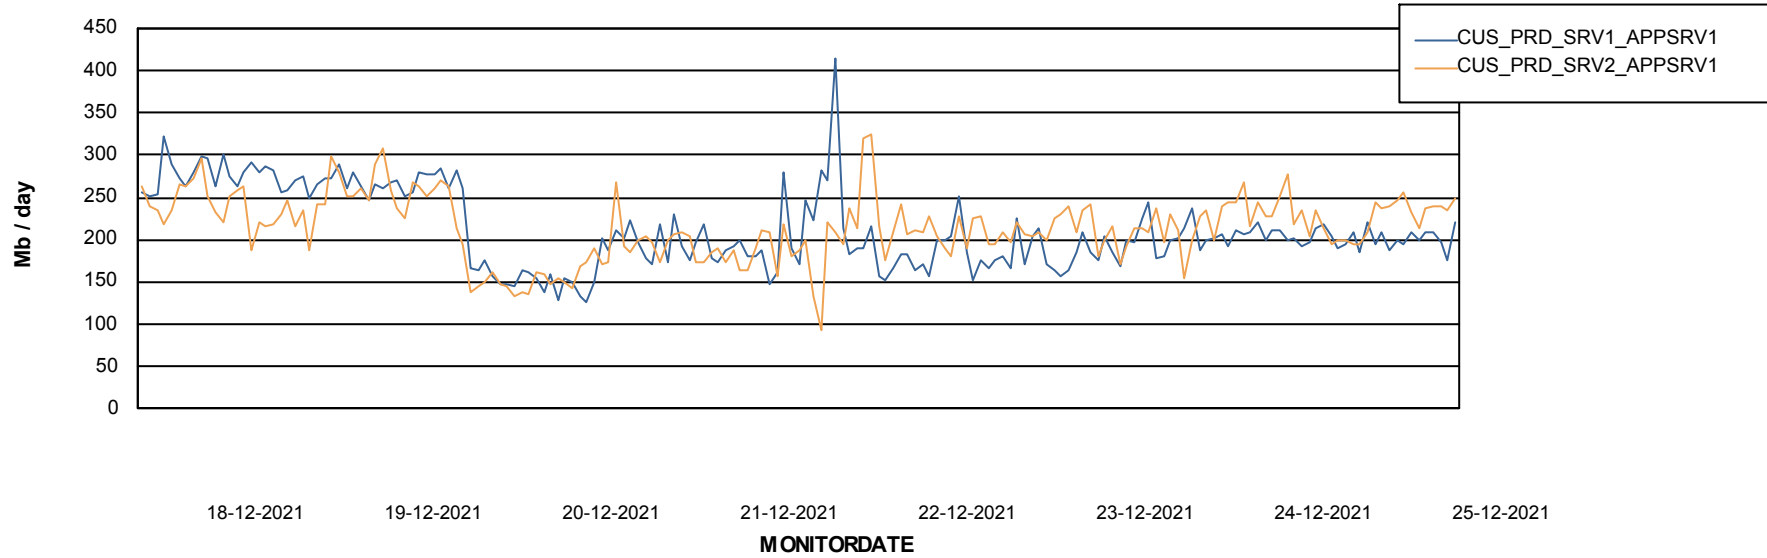

ABSSolute Application Server Services

Avg memory used per ABS Server Service