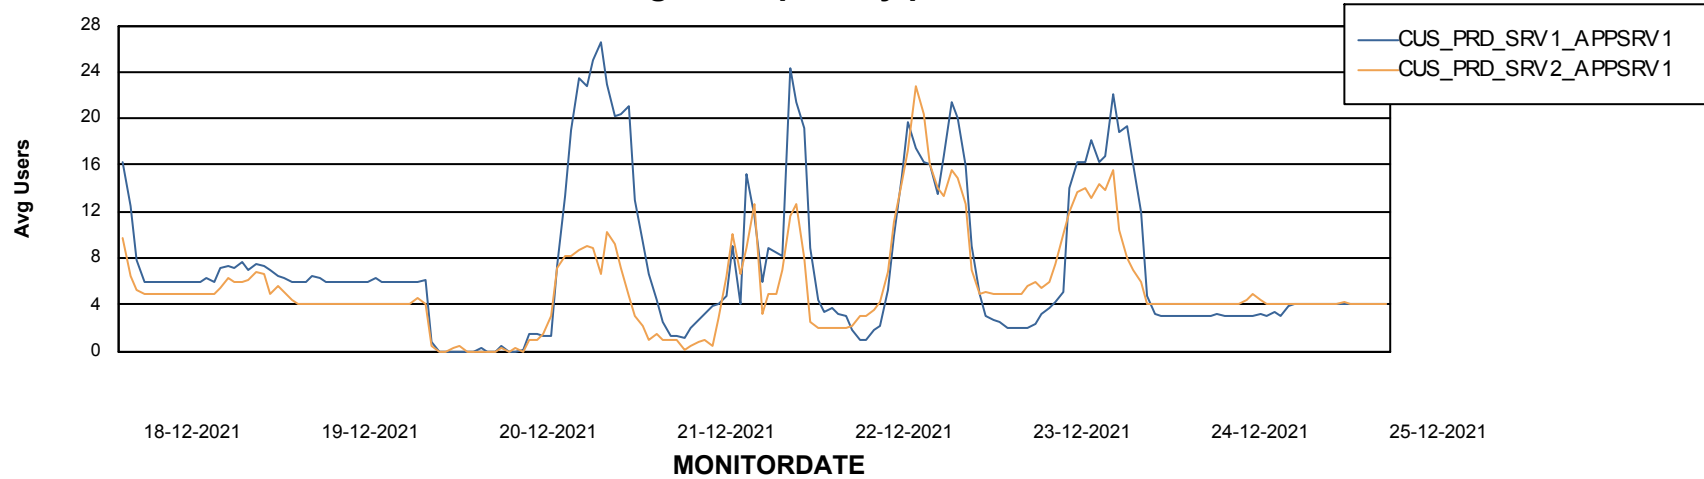

Weekly SLA Customer Report

Customer CUS_Production
Database ID 131

ABSSolute Application Server Services

Avg memory used per ABS Server Service

Avg users per day per ABS server

Weekly SLA Customer Report

Customer CUS_Production
Database ID 131