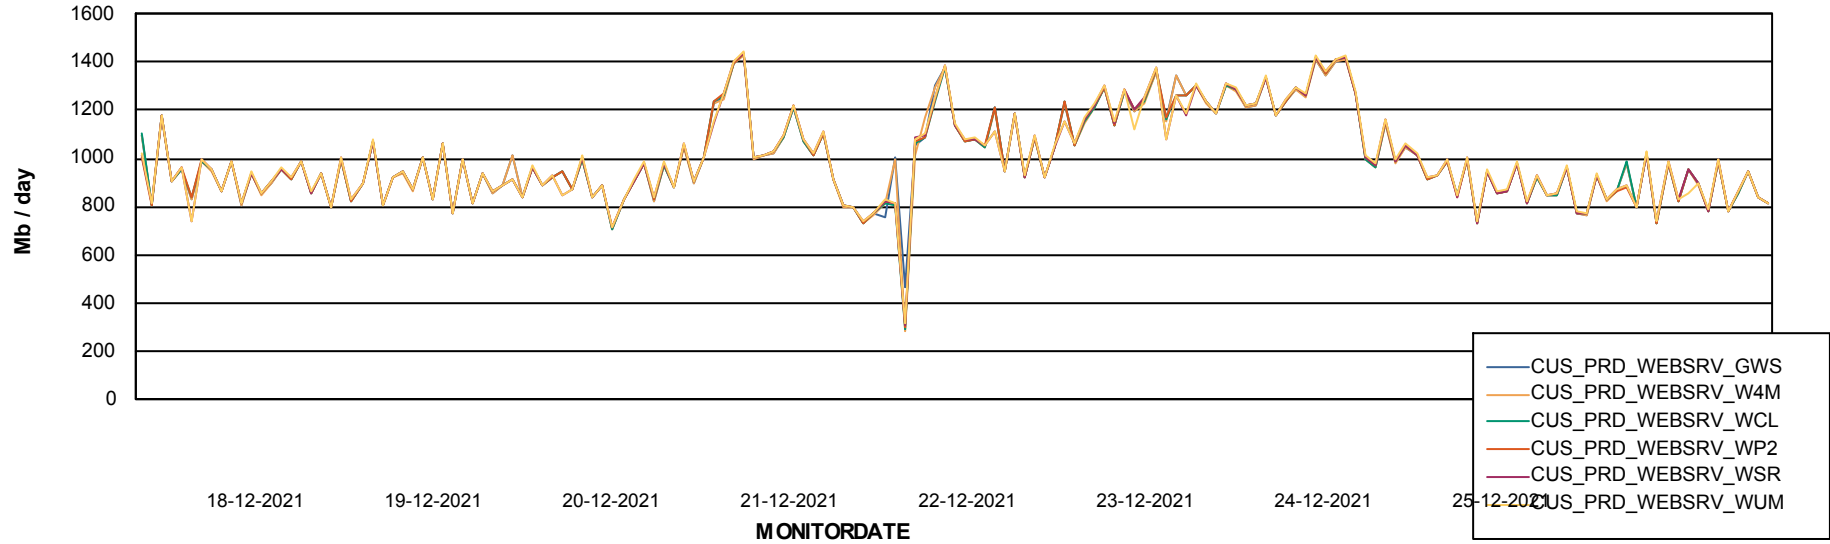

ABSSolute Web Component Services

Avg memory used per ReportServer Service

Weekly SLA Customer Report

Customer CUS_Production
Database ID 131

ABSSolute Web Component Services

Avg memory used per ABS Web component