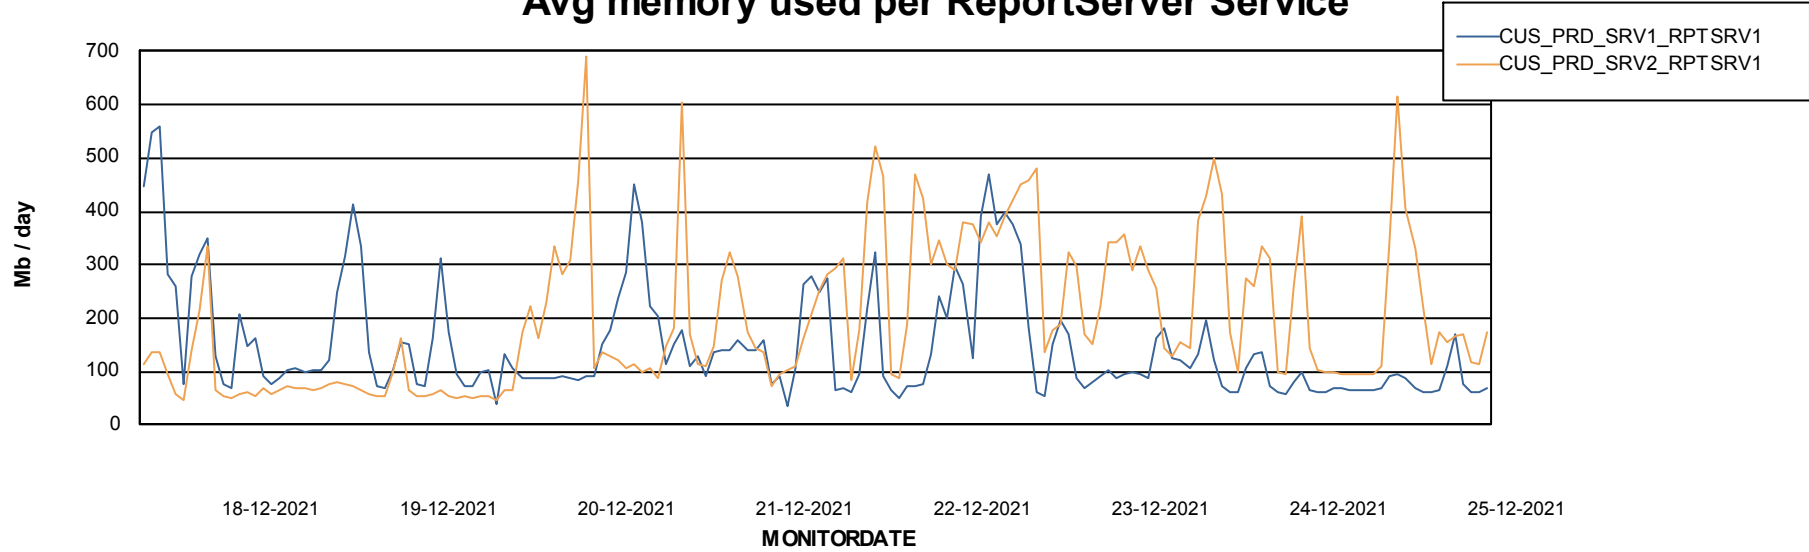

ABSSolute Web Component Services

Avg memory used per ReportServer Service