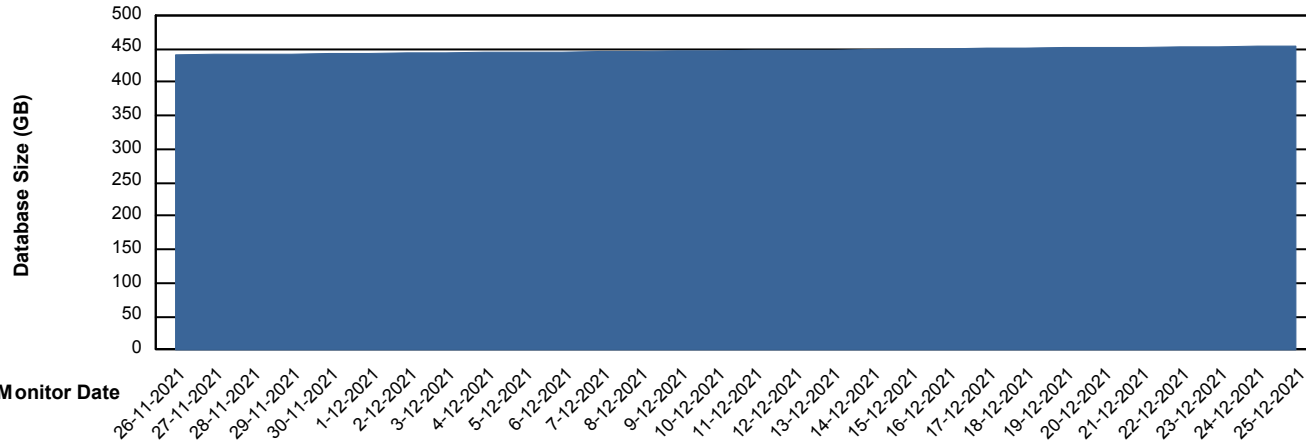

DATABASE SIZE CUS_ProdDB_Primary

Database growth over last month