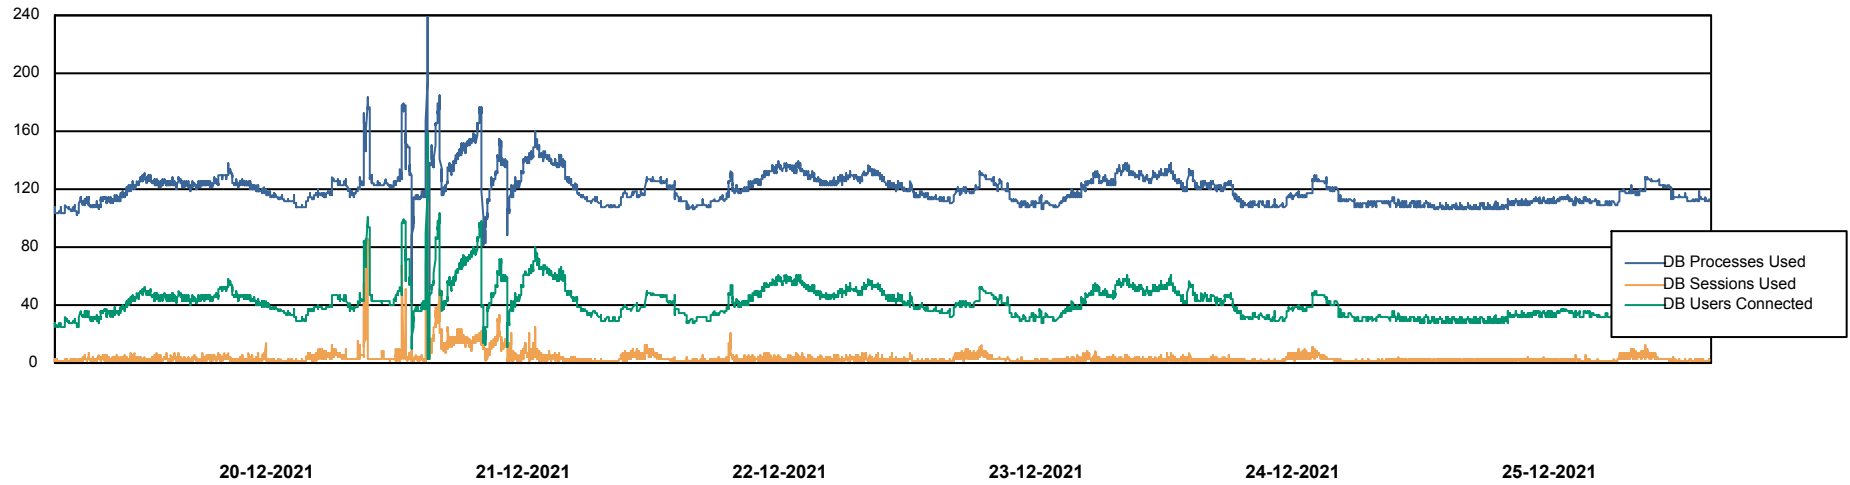

Database Performance CUS_ProdDB_Primary

DB Processes Max 300