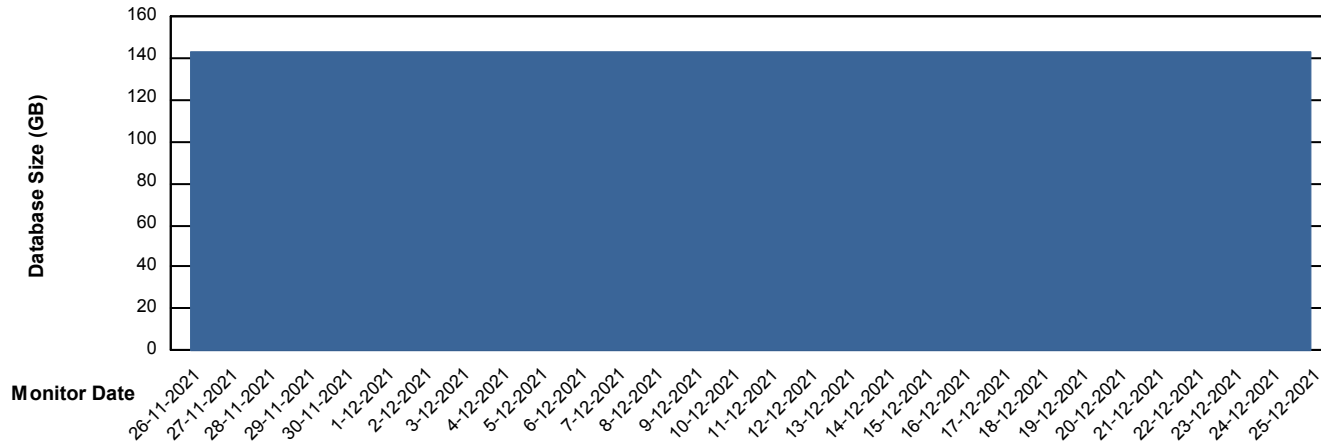

DATABASE SIZE CLODB_TEST_CLO-ORA02

Database growth over last month