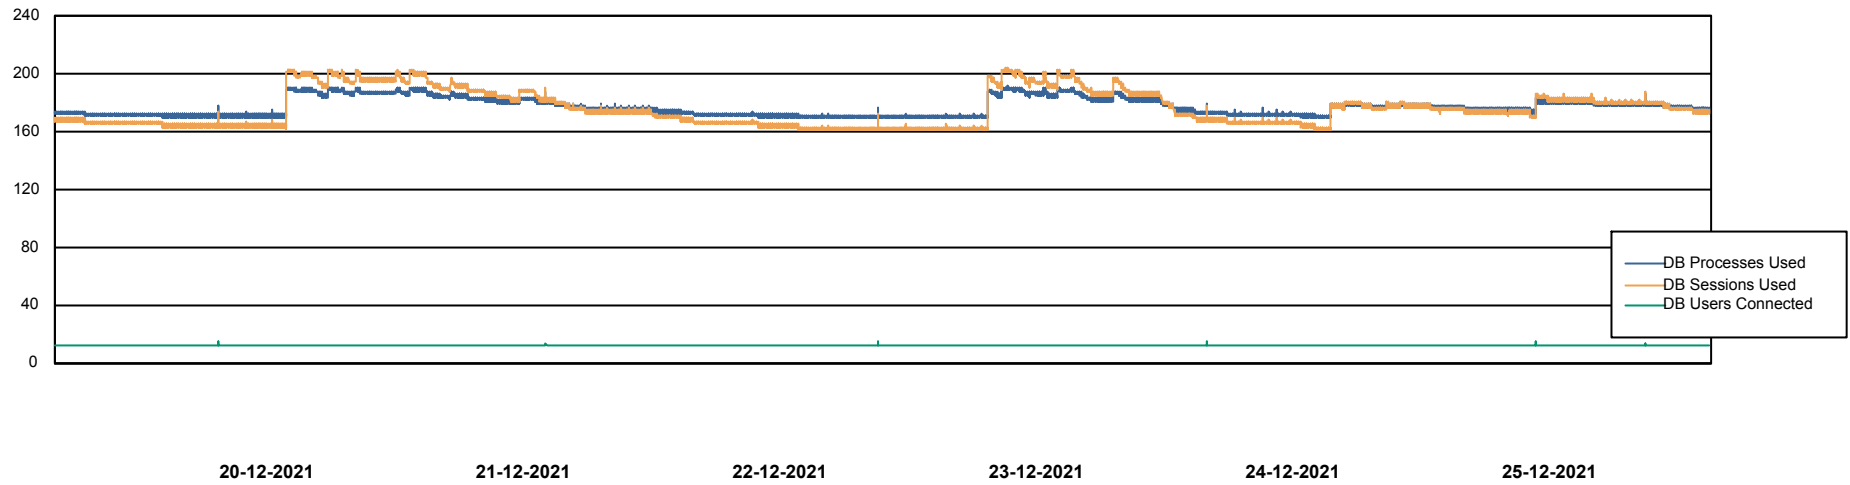

DB Processes Max 1,000

Weekly SLA Customer Report

Customer CLO Production
Database ID 38

Database Performance CLODB_TEST_CLO-ORA02

DB Processes Max 1,000

Weekly SLA Customer Report

Customer CLO Production
Database ID 38