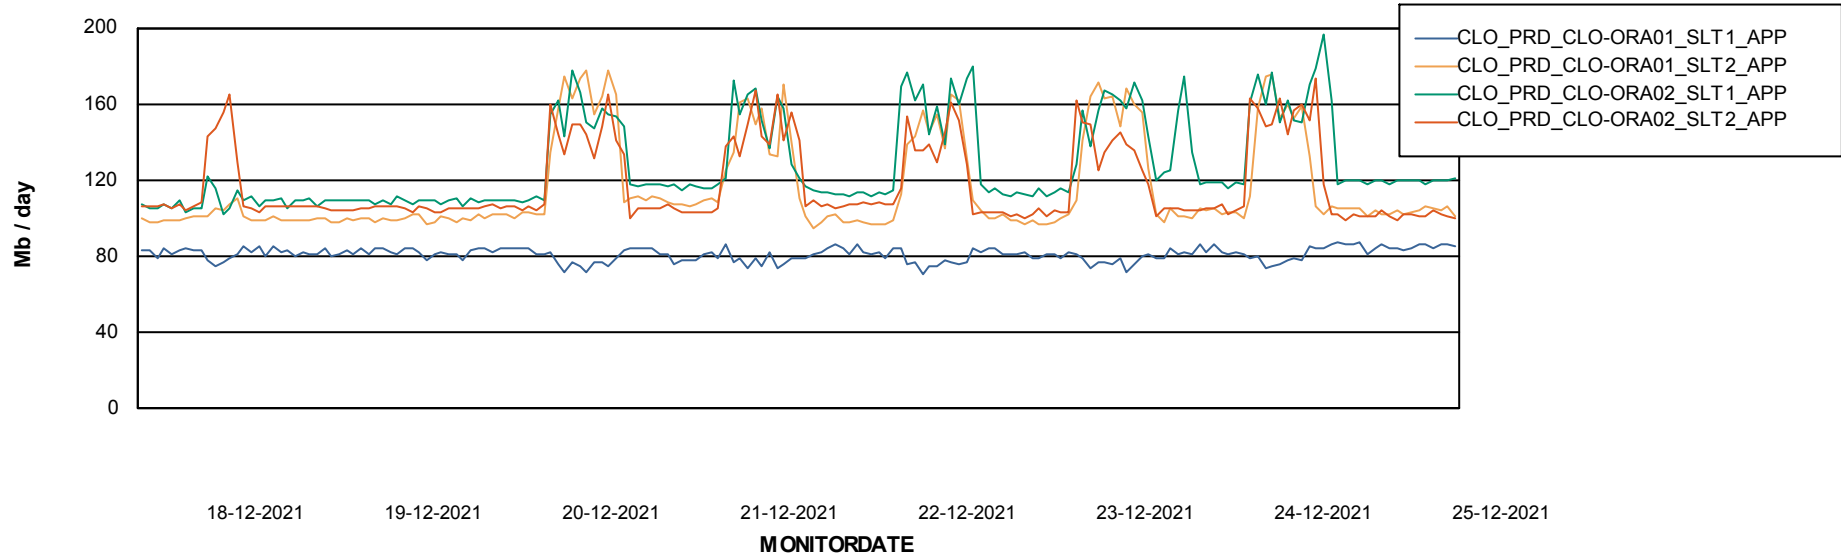

ABSSolute Application Server Services

Avg memory used per ABS Server Service