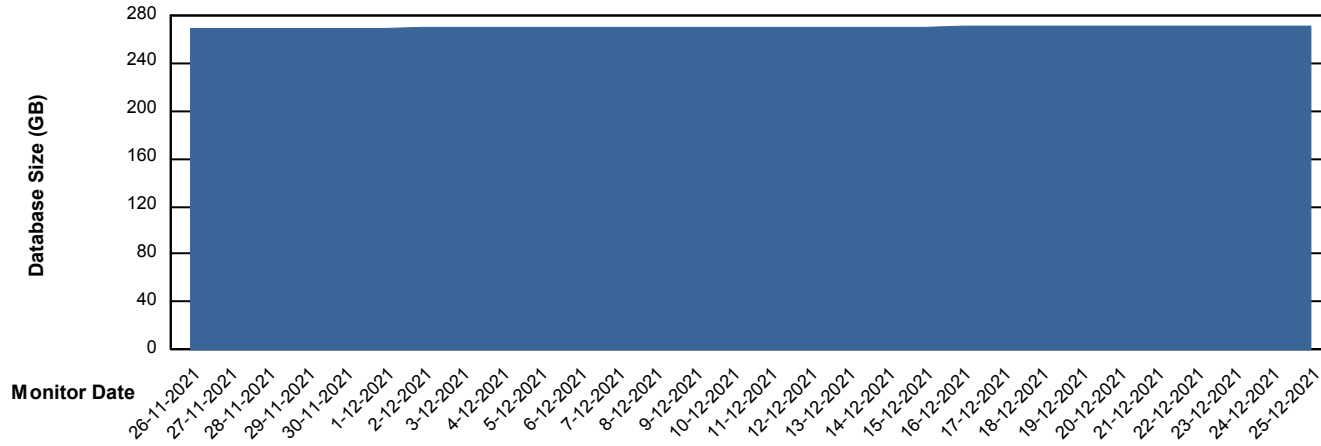

DATABASE SIZE CLODB_PRD_CLO-ORA01

Database growth over last month