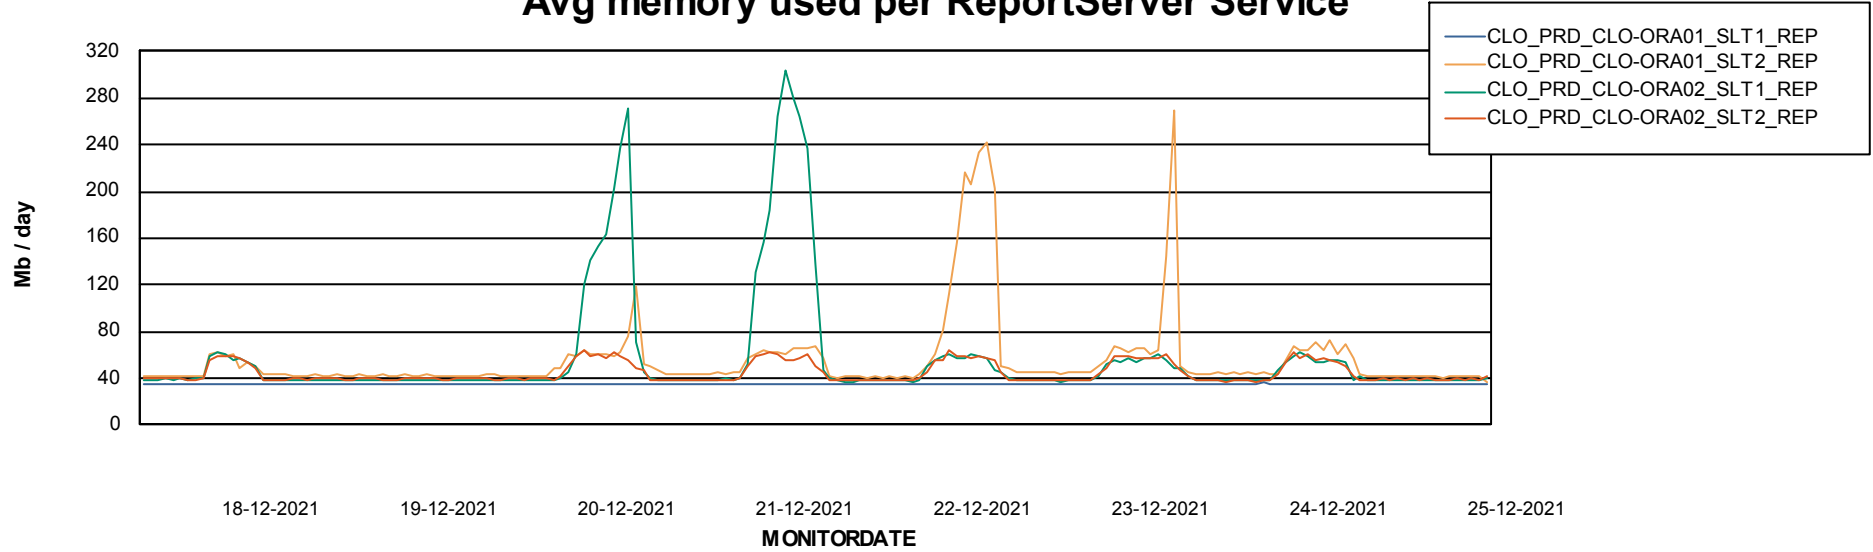

ABSSolute Application ReportServer Services

Avg memory used per ReportServer Service