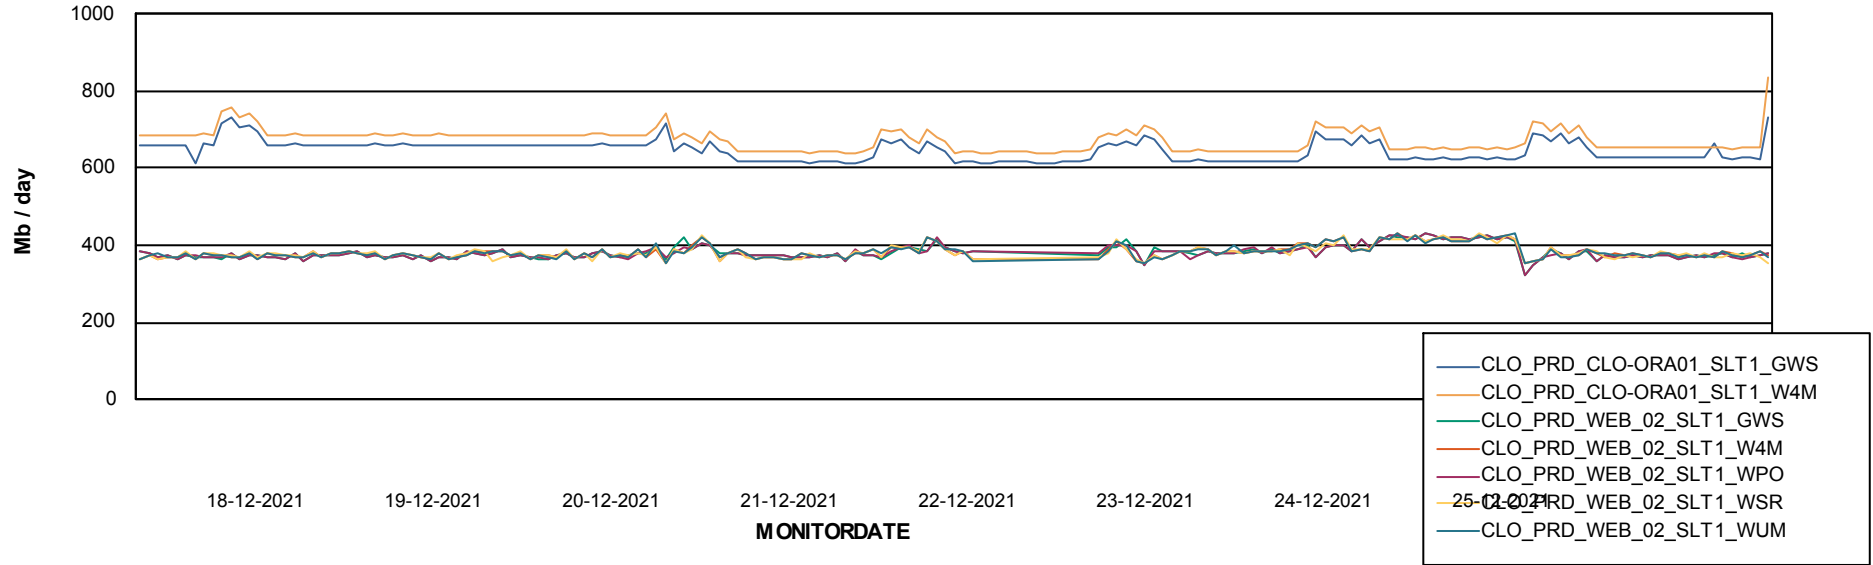

ABSSolute Application ReportServer Services

Avg memory used per ReportServer Service

Weekly SLA Customer Report

Customer CLO Production
Database ID 38

ABSSolute Web Component Services

Avg memory used per ABS Web component