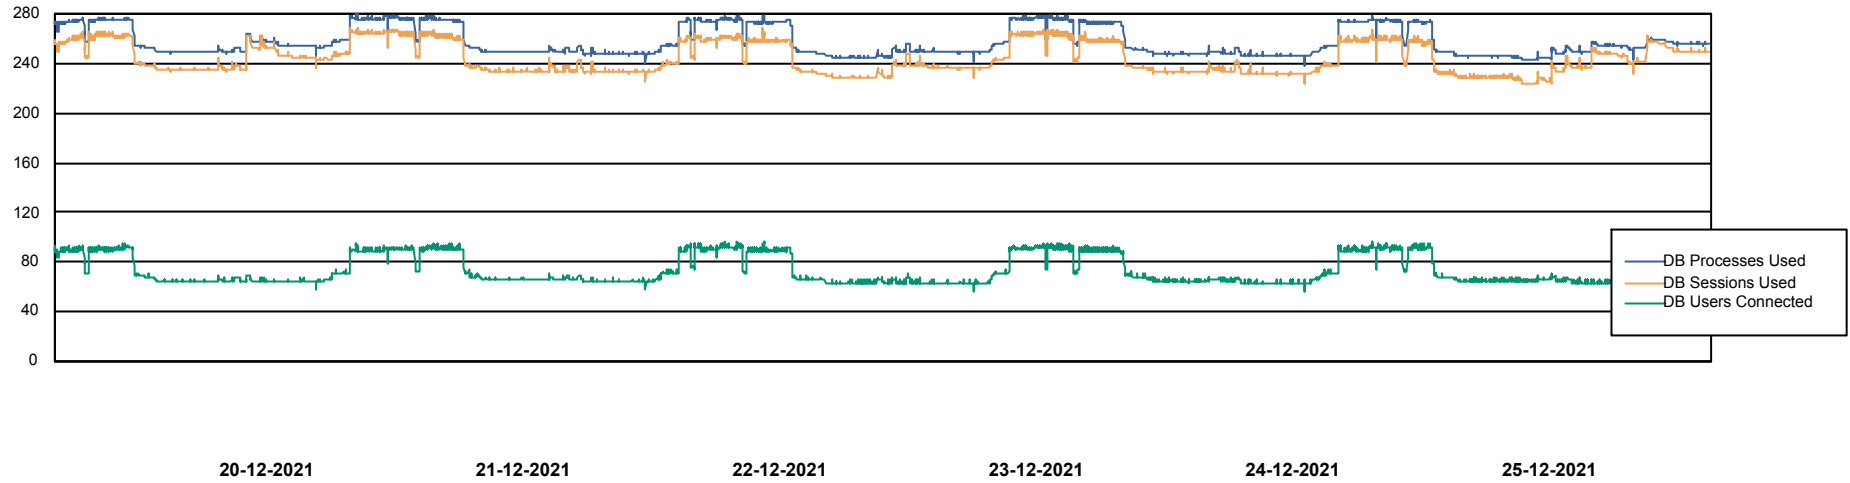

Database Performance CLODB_PRD_CLO-ORA01

DB Processes Max 1,000