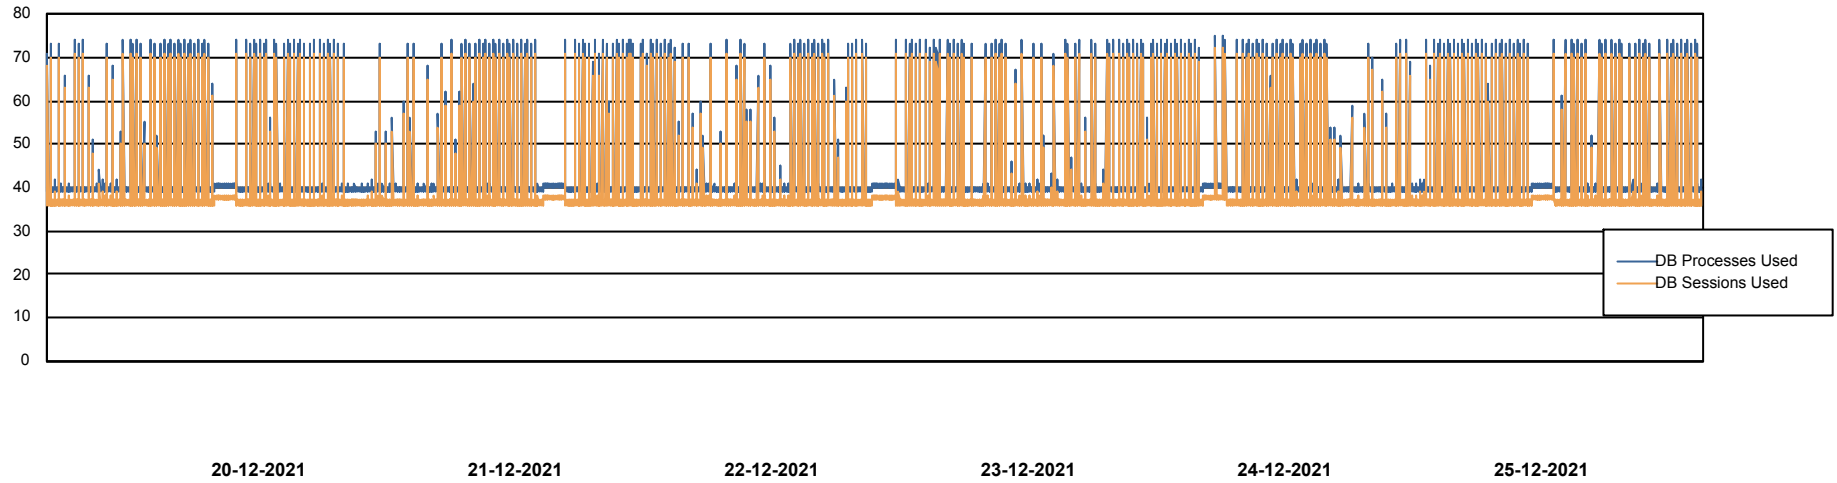

Database Performance CLODB_STANDBY_CLO-ORA02

DB Processes Max 1,000