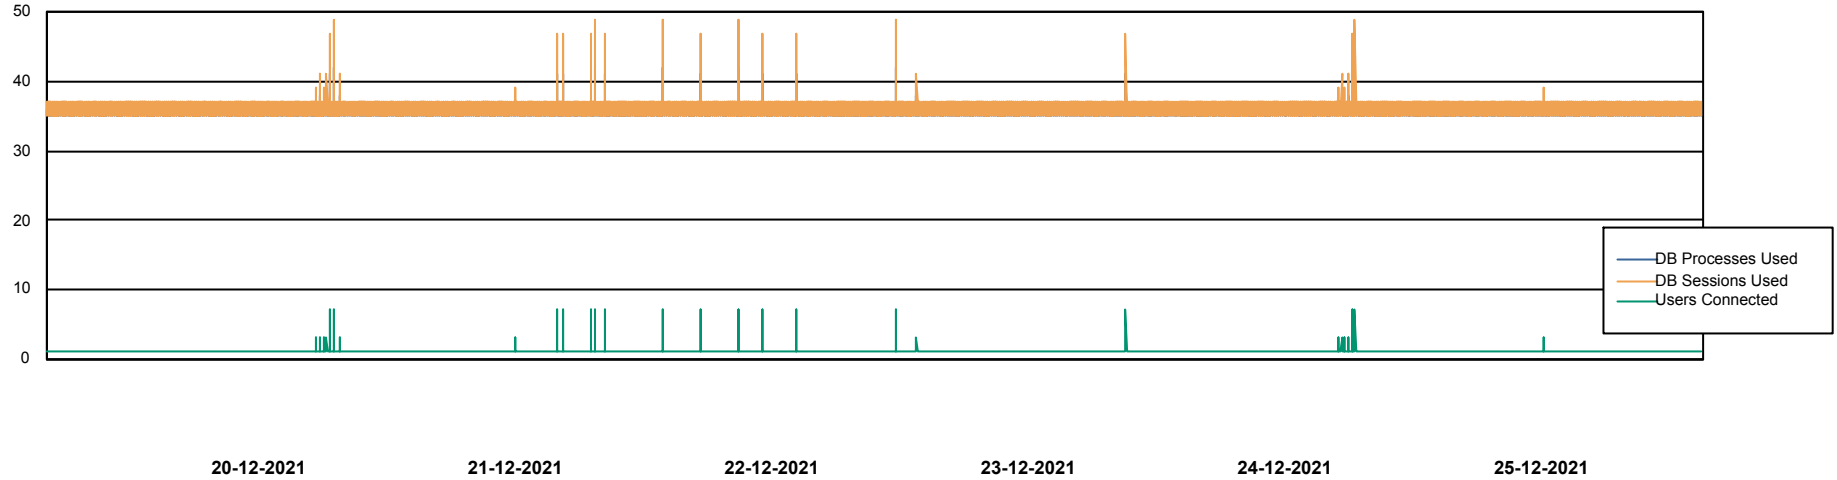

Weekly SLA Customer Report

Customer CIW Production
Database ID 45

Database Performance CIWDB_Production

DB Processes Max 300
DB Sessions Max 472

Weekly SLA Customer Report

Customer CIW Production
Database ID 45

Database Performance CIWDB_Standby

DB Processes Max 300
DB Sessions Max 472

Weekly SLA Customer Report

Customer CIW Production
 Database ID 45

DATABASE SIZE CIWDB_Production

Database growth over last month

Database Tablespace CIWDB_Production

Date	Tablespace Name	Filesize (Gb)	Usedsize (Gb)	Percentage free
25-12-2021	ABSDATA	51	43	16
	INDX	12	6	50
24-12-2021	ABSDATA	51	43	16
	INDX	12	6	50
23-12-2021	ABSDATA	51	43	16
	INDX	12	6	50
22-12-2021	ABSDATA	51	43	16
	INDX	12	6	50
21-12-2021	ABSDATA	51	43	16
	INDX	12	6	50
20-12-2021	ABSDATA	51	43	16
	INDX	12	6	50
19-12-2021	ABSDATA	51	43	16
	INDX	12	6	50