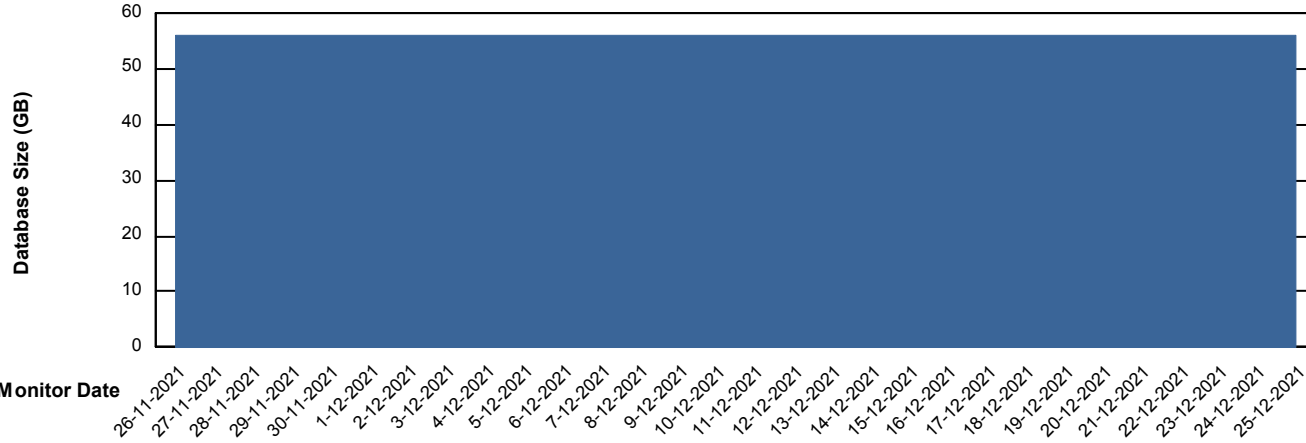

Database Performance CIWDB_Standby

DB Processes Max 300
DB Sessions Max 472

Weekly SLA Customer Report

Customer CIW Production
 Database ID 45

DATABASE SIZE CIWDB_Production

Database growth over last month

Database Tablespace CIWDB_Production

Date	Tablespace Name	Filesize (Gb)	Usedsize (Gb)	Percentage free
25-12-2021	ABSDATA	51	43	16
	INDX	12	6	50
24-12-2021	ABSDATA	51	43	16
	INDX	12	6	50
23-12-2021	ABSDATA	51	43	16
	INDX	12	6	50
22-12-2021	ABSDATA	51	43	16
	INDX	12	6	50
21-12-2021	ABSDATA	51	43	16
	INDX	12	6	50
20-12-2021	ABSDATA	51	43	16
	INDX	12	6	50
19-12-2021	ABSDATA	51	43	16
	INDX	12	6	50