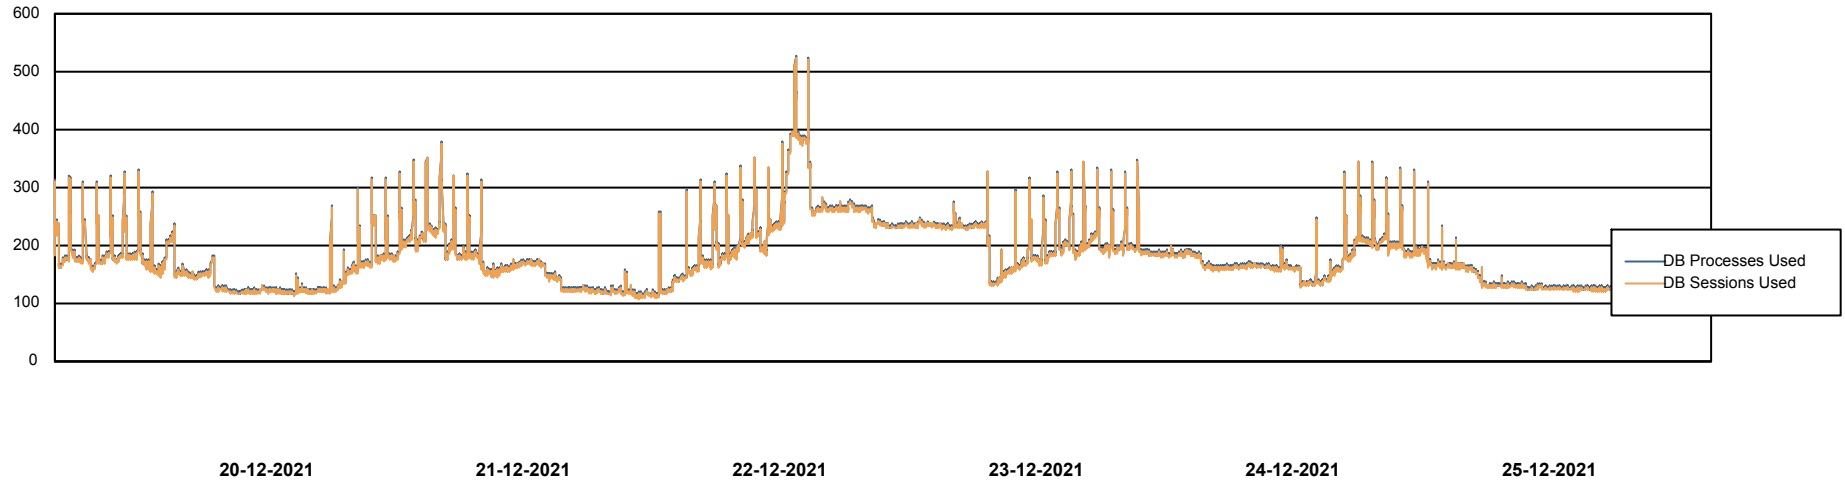

Weekly SLA Customer Report

Customer BNL_Production
Database ID 83

Harddisk Usage BNL_PRD_vm-absa03

	Free disk space on C: (%)	Total disk space on C: (Gb)	Used disk space on C: (Gb)	Free disk space on D: (%)	Total disk space on D: (Gb)	Used disk space on D: (Gb)	Free disk space on F: (%)	Total disk space on F: (Gb)	Used disk space on F: (Gb)
25-12-2021	68	127	40	71	127	36	92	64	5
24-12-2021	68	127	40	71	127	36	92	64	5
23-12-2021	68	127	40	71	127	36	92	64	5
22-12-2021	68	127	40	71	127	36	92	64	5
21-12-2021	69	127	40	71	127	36	92	64	5
20-12-2021	69	127	40	71	127	36	92	64	5
19-12-2021	69	127	40	71	127	36	92	64	5

Weekly SLA Customer Report

Customer BNL_Production
Database ID 83

Database Performance BNLDB_Production

DB Processes Max 700
DB Processes Max 0
DB Processes Max 20

Weekly SLA Customer Report

Customer BNL_Production
 Database ID 83