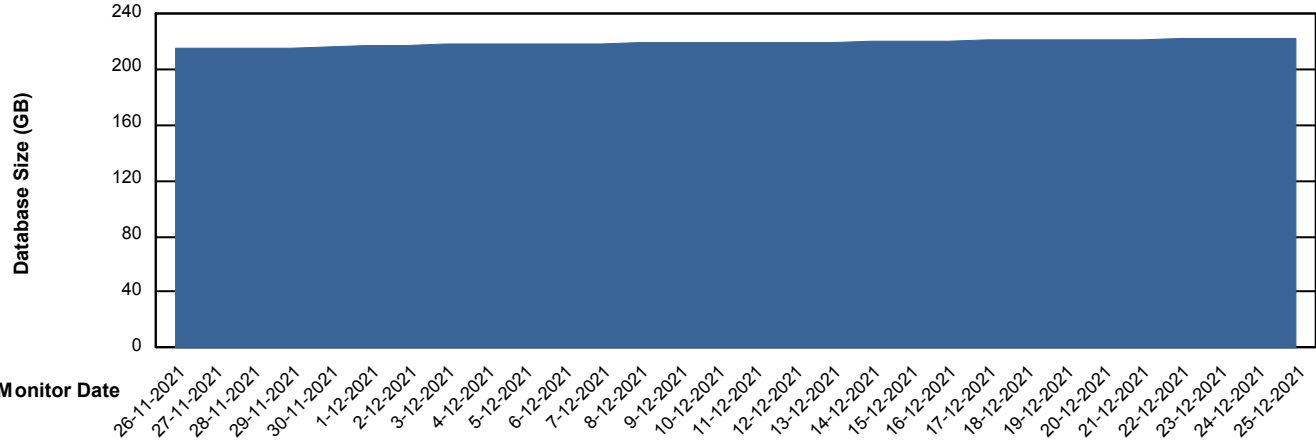

Weekly SLA Customer Report

Customer BNL_Production
Database ID 83

Database Performance BNLDB_Production

DB Processes Max 700
DB Processes Max 0
DB Processes Max 20

Weekly SLA Customer Report

Customer BNL_Production
 Database ID 83

DATABASE SIZE BNLDB_Production

Database growth over last month

Database Tablespace BNLDB_Production

Date	Tablespace Name	Filesize (Gb)	Usedsize (Gb)	Percentage free
25-12-2021	ABSDATA	122	69	43
	INDX	340	152	55
24-12-2021	ABSDATA	122	69	43
	INDX	340	152	55
23-12-2021	ABSDATA	122	69	43
	INDX	340	151	55
22-12-2021	ABSDATA	122	69	43
	INDX	340	151	56
21-12-2021	ABSDATA	122	69	43
	INDX	340	151	56
20-12-2021	ABSDATA	122	69	43
	INDX	340	151	56
19-12-2021	ABSDATA	122	69	43
	INDX	340	150	56