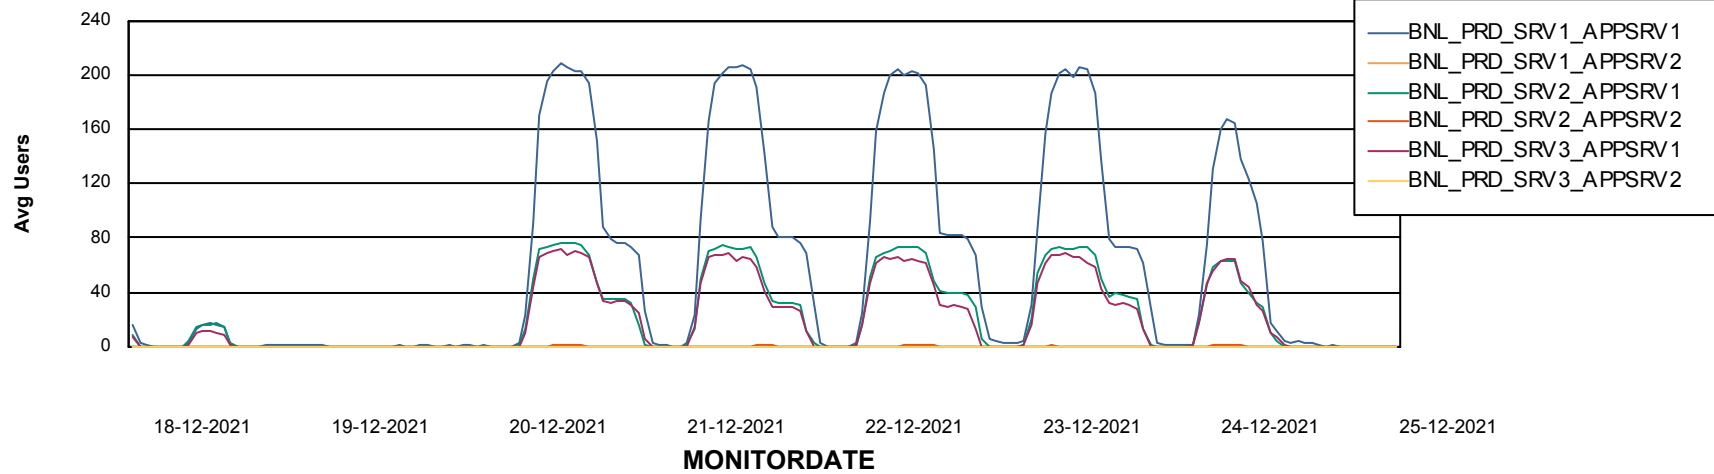

DATABASE SIZE BNLDB_Production

Database growth over last month

Database Tablespace BNLDB_Production

Date	Tablespace Name	Filesize (Gb)	Usedsize (Gb)	Percentage free
25-12-2021	ABSDATA	122	69	43
	INDX	340	152	55
24-12-2021	ABSDATA	122	69	43
	INDX	340	152	55
23-12-2021	ABSDATA	122	69	43
	INDX	340	151	55
22-12-2021	ABSDATA	122	69	43
	INDX	340	151	56
21-12-2021	ABSDATA	122	69	43
	INDX	340	151	56
20-12-2021	ABSDATA	122	69	43
	INDX	340	151	56
19-12-2021	ABSDATA	122	69	43
	INDX	340	150	56

Weekly SLA Customer Report

Customer BNL_Production
Database ID 83

ABSSolute Application Server Services

Avg memory used per ABS Server Service

Avg users per day per ABS server

Weekly SLA Customer Report

Customer BNL_Production
Database ID 83