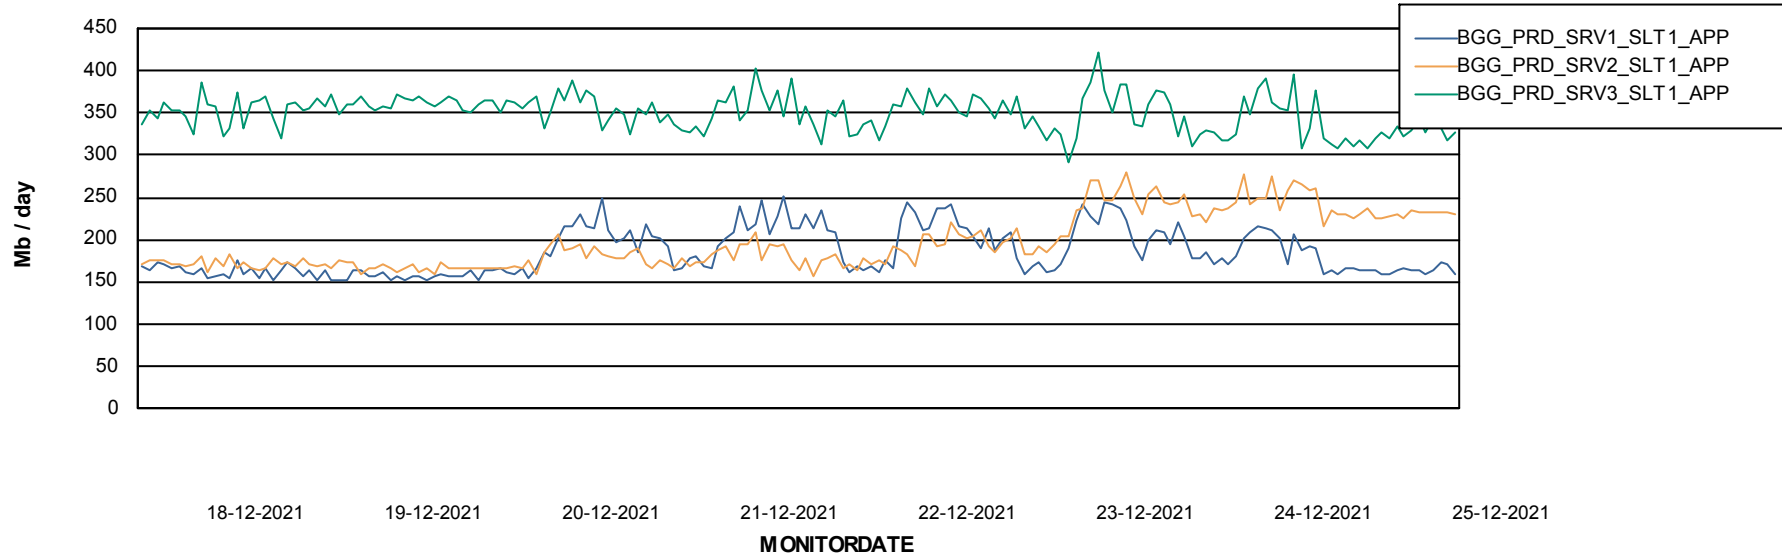

ABSSolute Application Server Services

Avg memory used per ABS Server Service