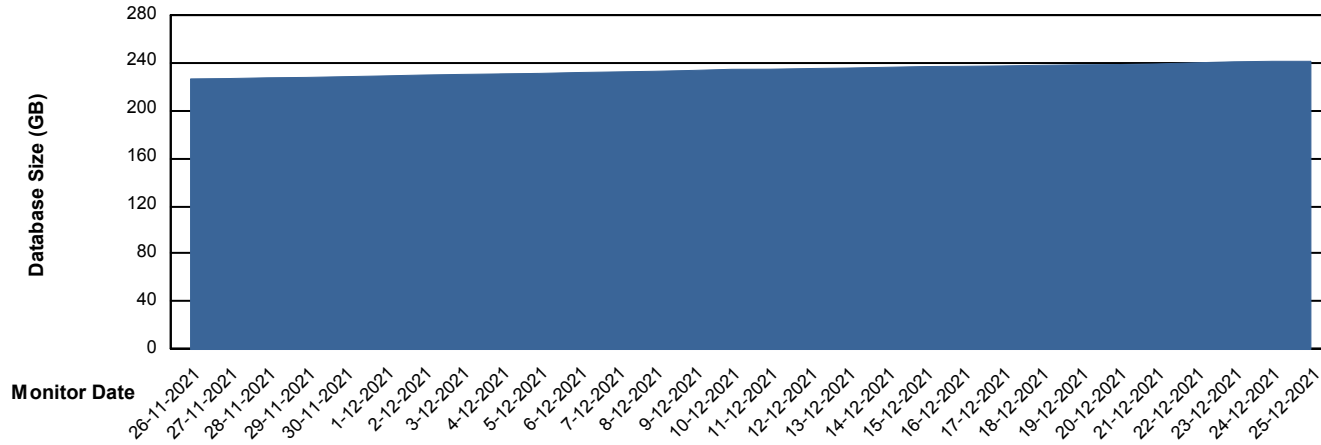

DATABASE SIZE BGGDB_BI

Database growth over last month