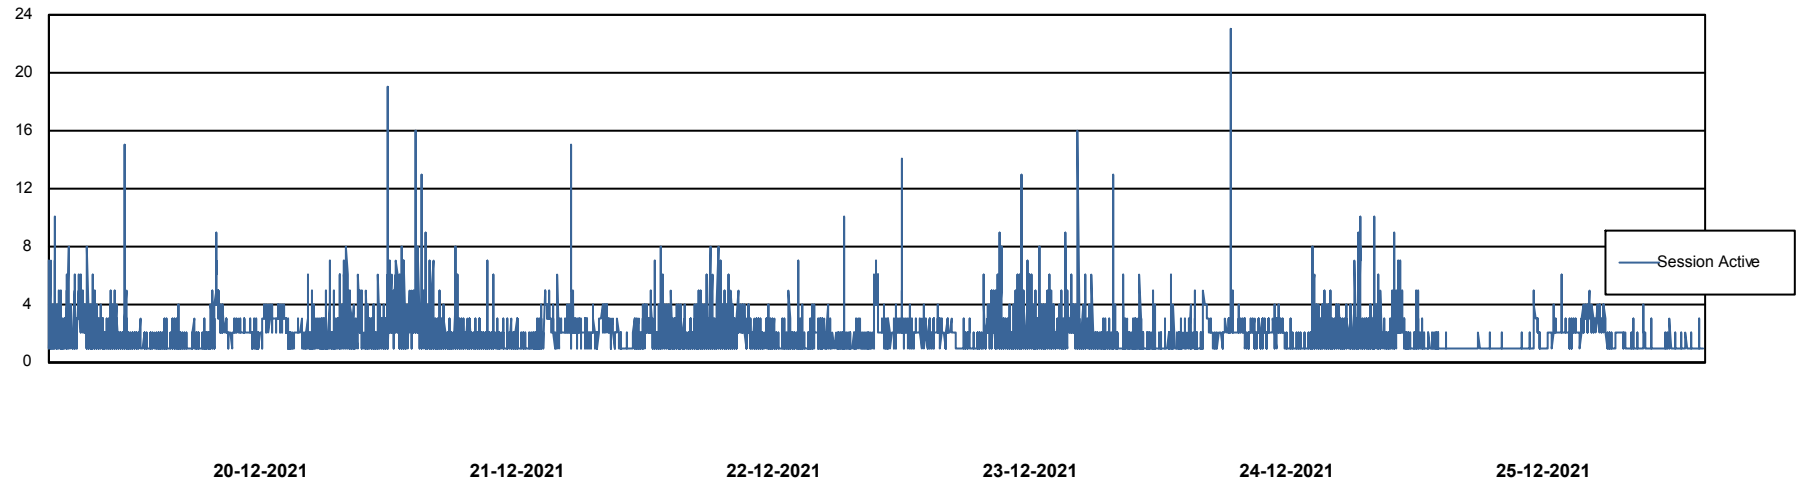

Database Performance BGGDB_Production

DB Processes Max 300
DB Sessions Max 474