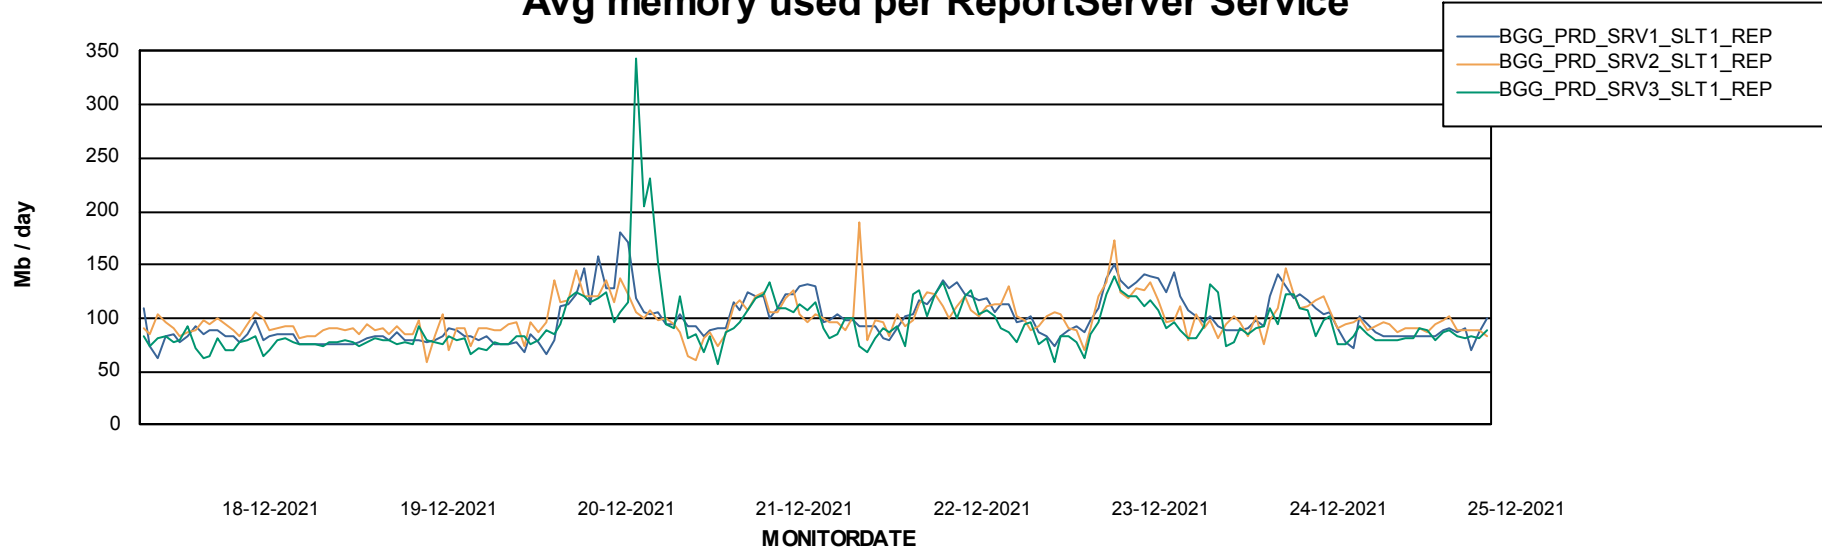

ABSSolute Application ReportServer Services

Avg memory used per ReportServer Service