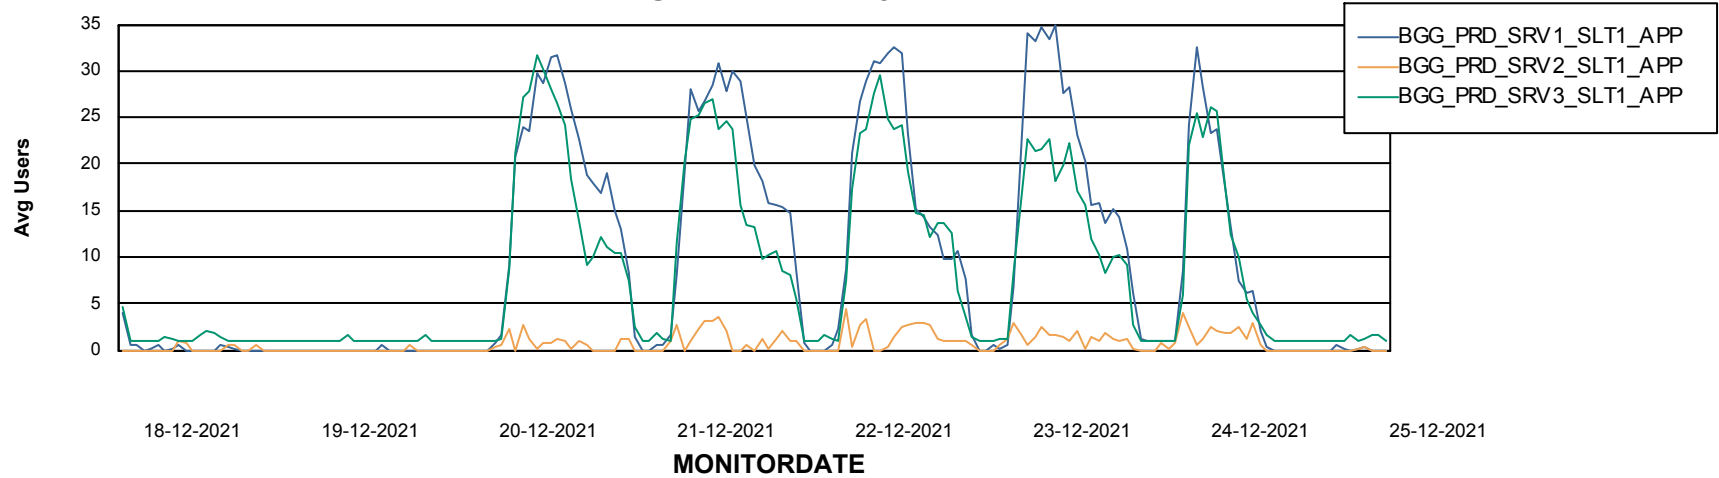

Avg users per day per ABS server