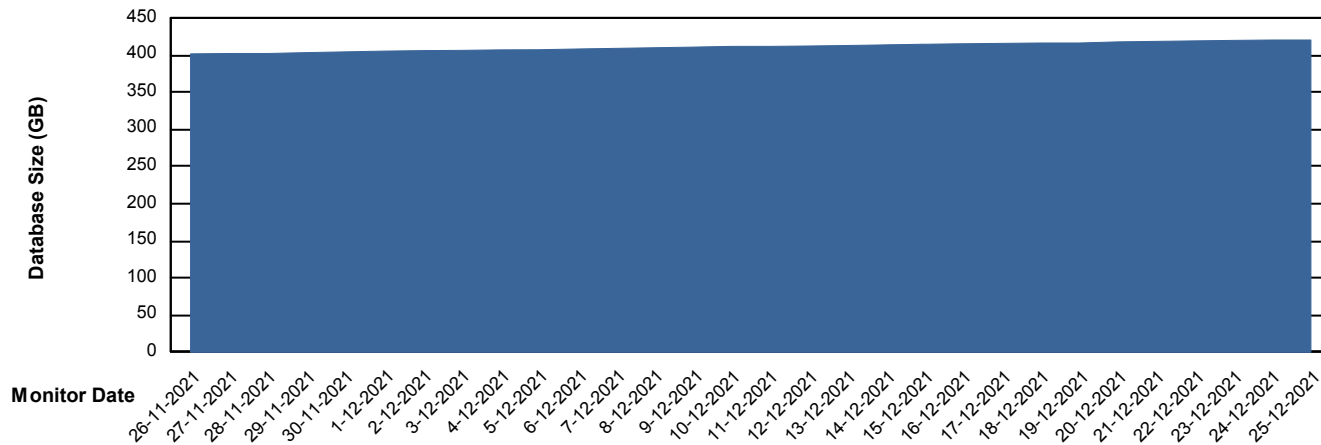

DATABASE SIZE BGGDB_Production

Database growth over last month