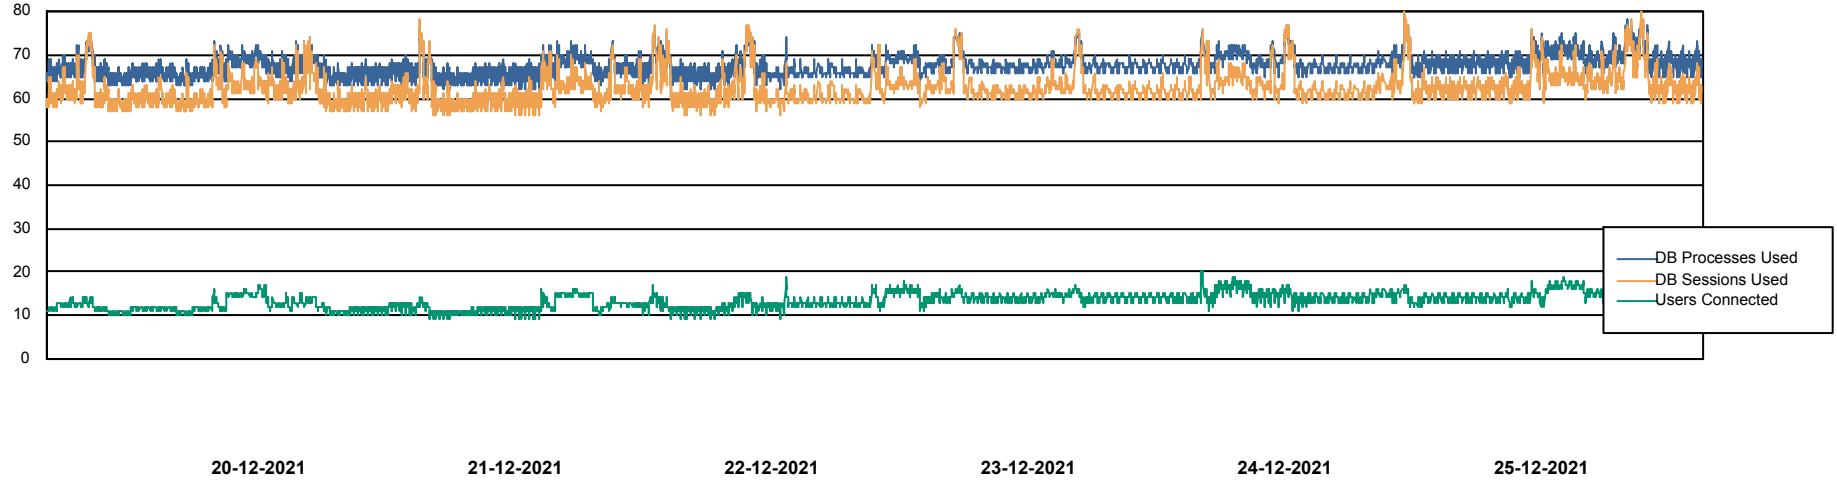

Database Performance BGGDB_BI

DB Processes Max 300
DB Sessions Max 472