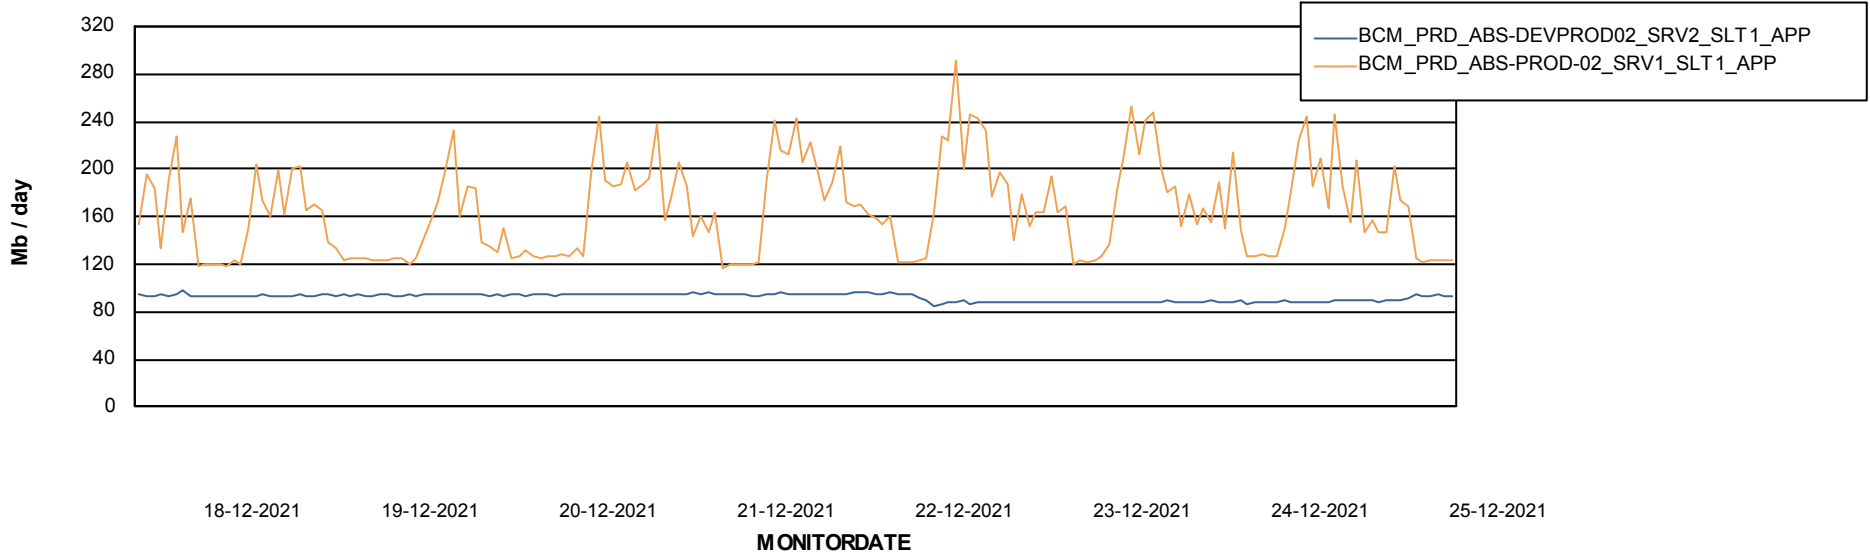

ABSSolute Application Server Services

Avg memory used per ABS Server Service