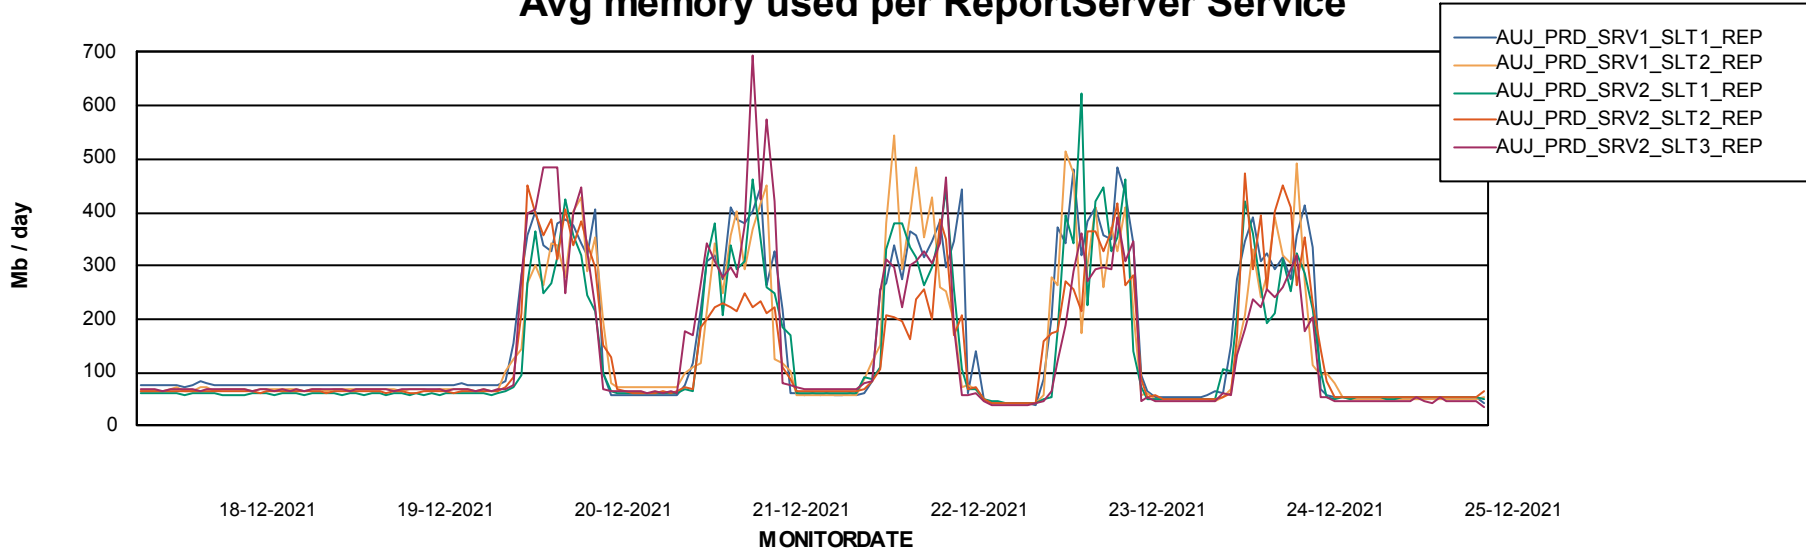

ABSSolute Application ReportServer Services

Avg memory used per ReportServer Service