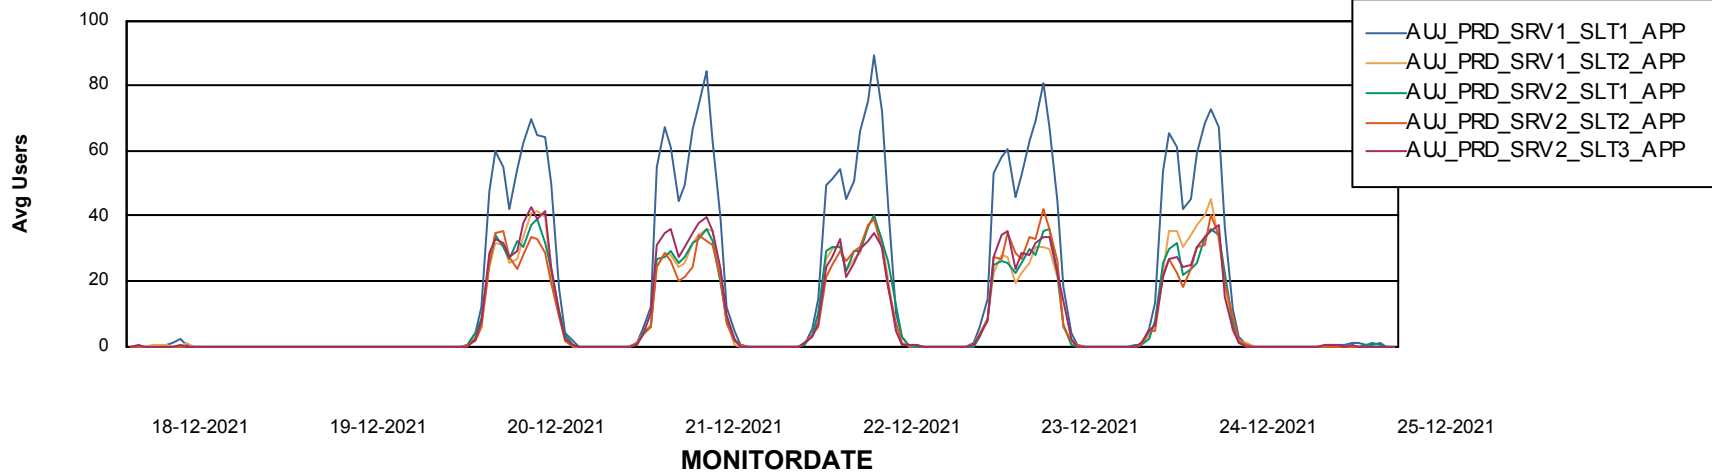

Avg users per day per ABS server