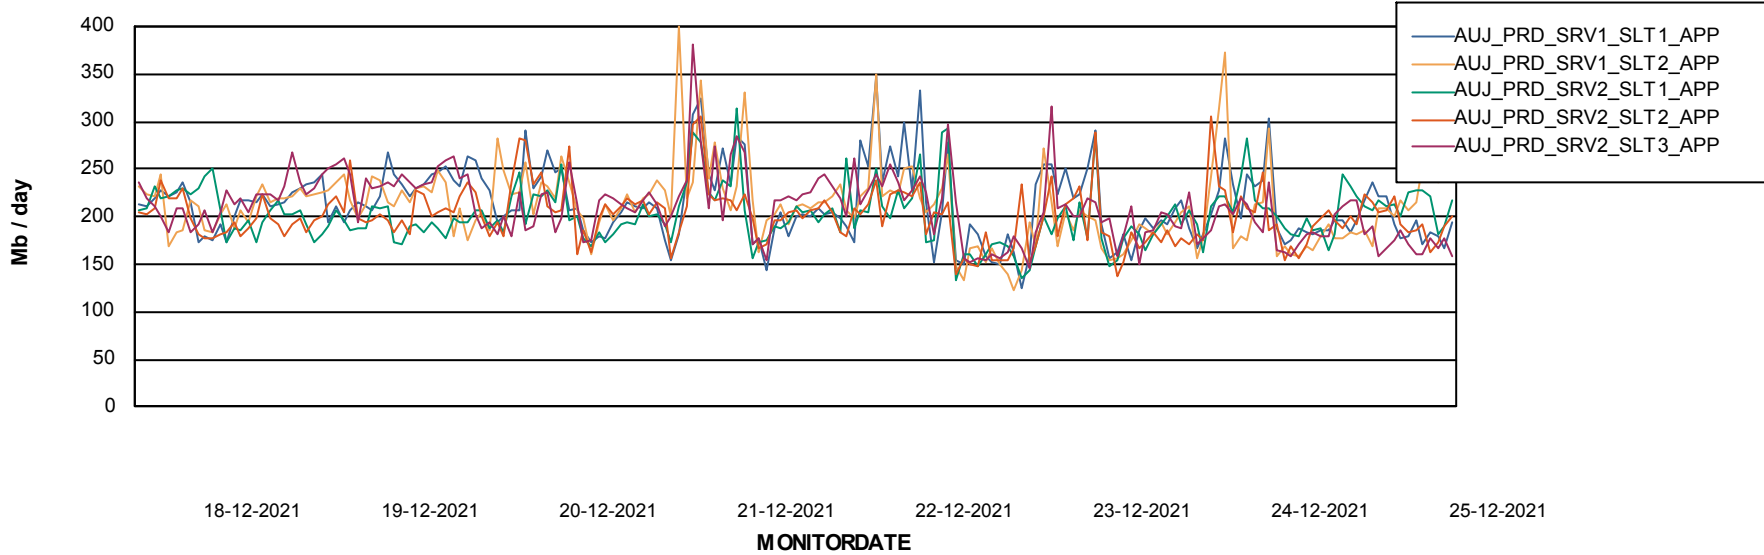

ABSSolute Application Server Services

Avg memory used per ABS Server Service