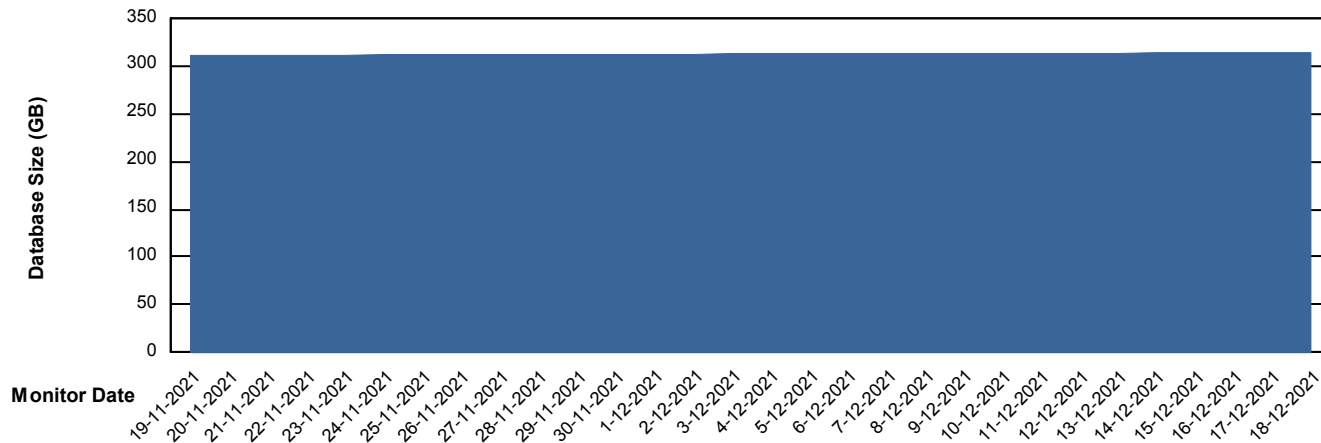

DATABASE SIZE VOSDB_Production

Database growth over last month