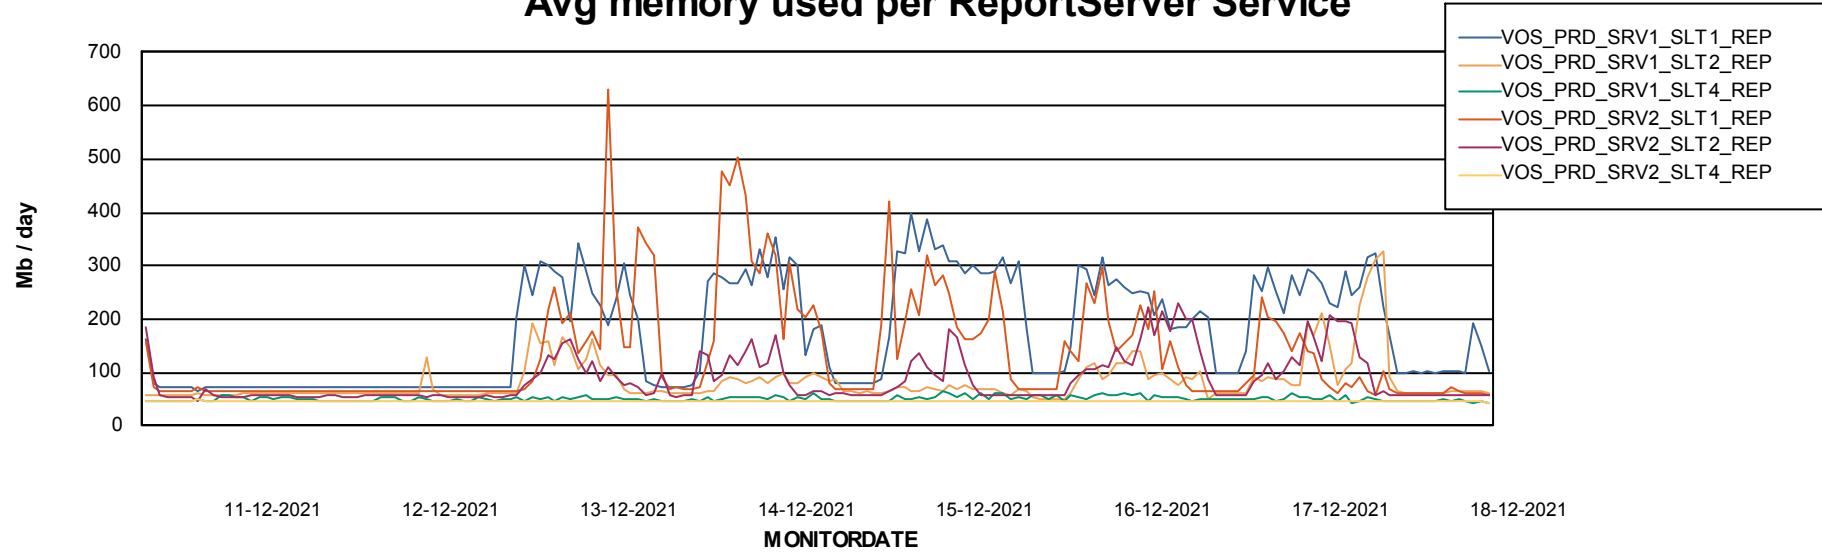

ABSSolute Application ReportServer Services

Avg memory used per ReportServer Service