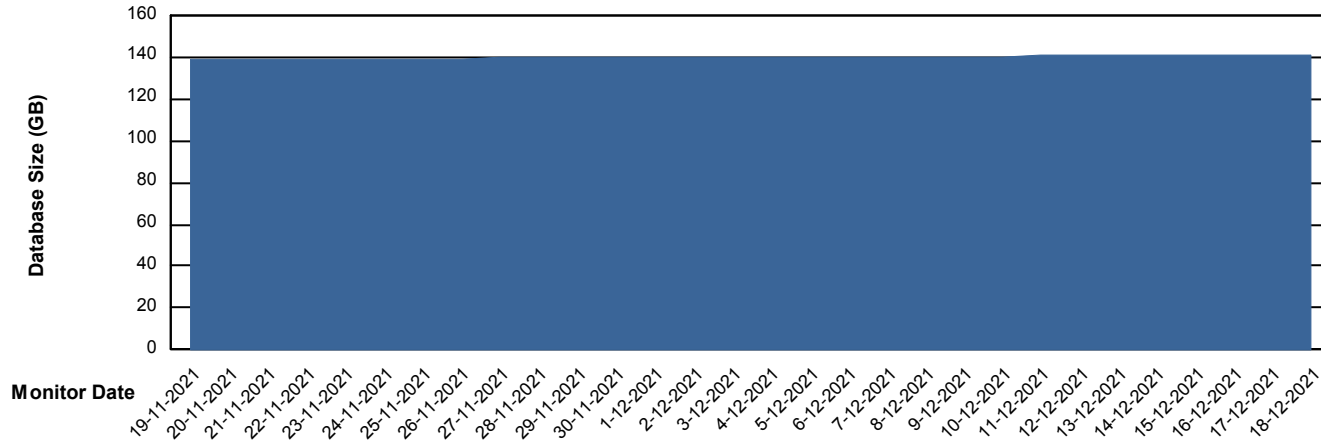

DATABASE SIZE VOSDB_BI

Database growth over last month