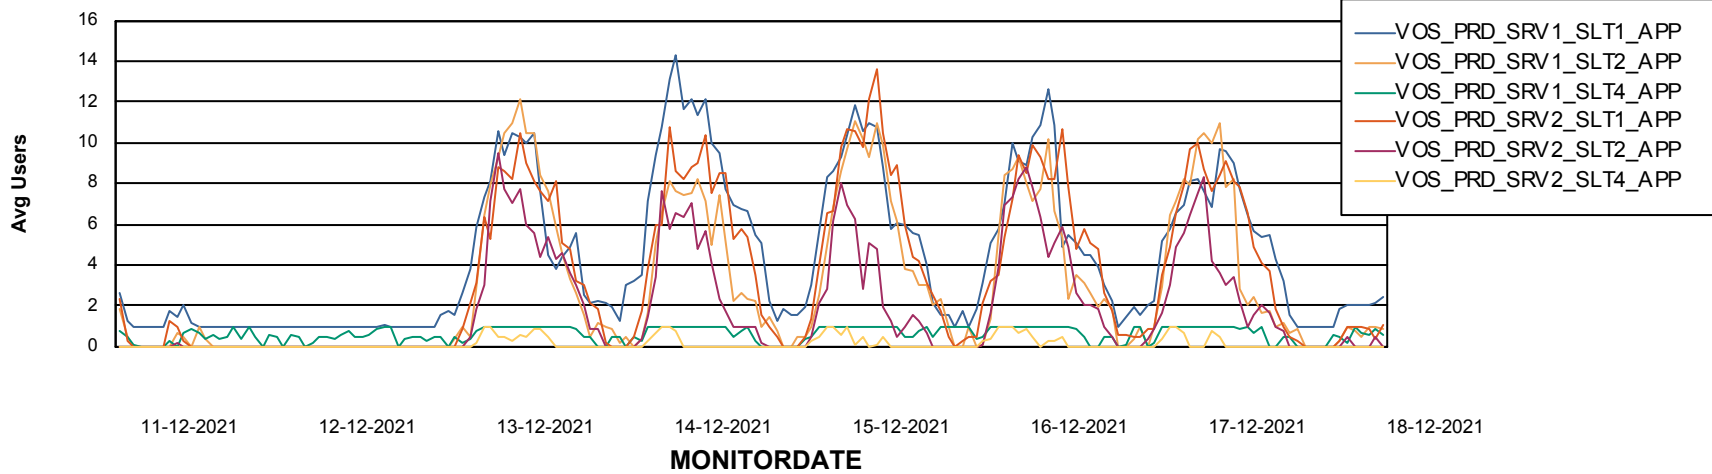

Avg users per day per ABS server