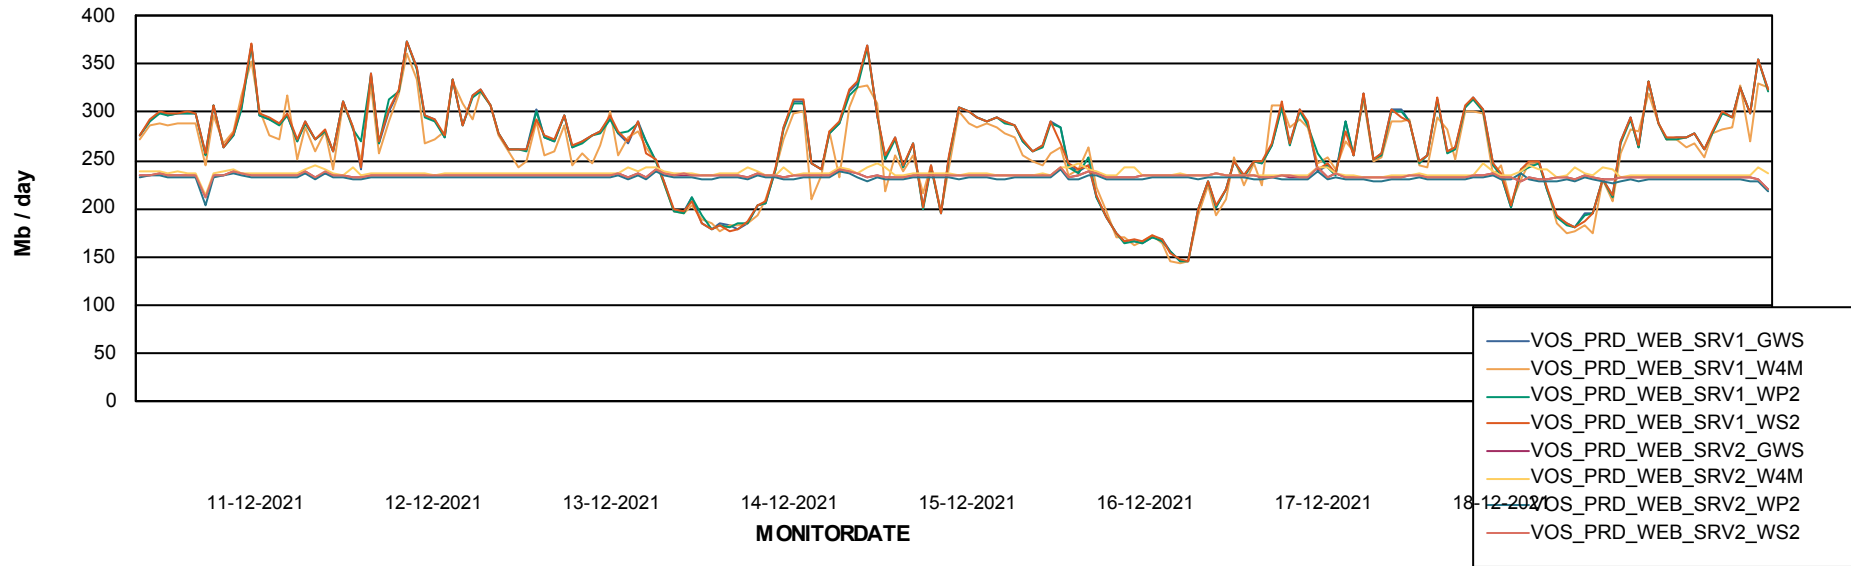

ABSSolute Web Component Services

Avg memory used per ABS Web component