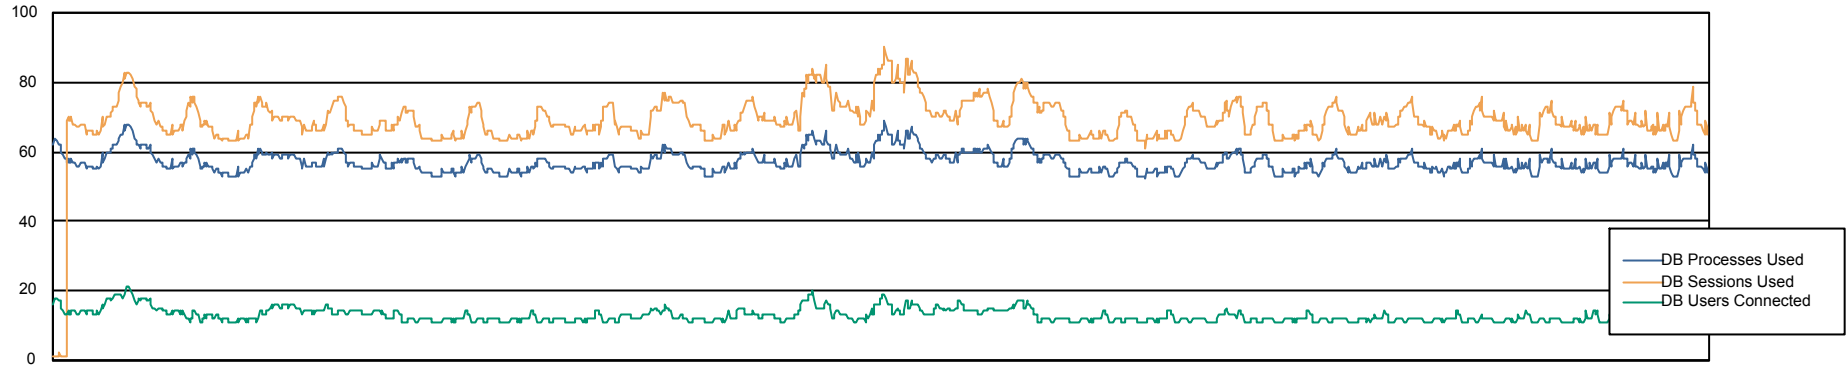

Database Performance VOSDB_BI

17-12-2021

18-12-2021