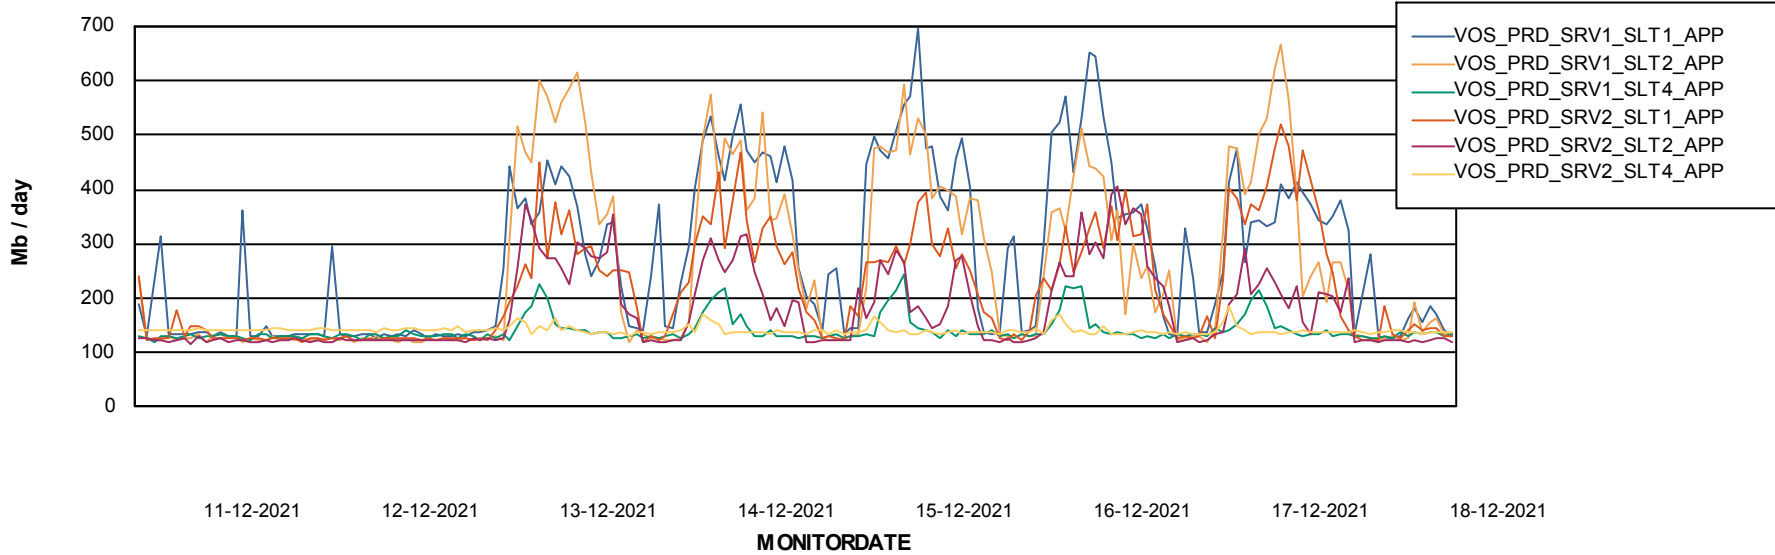

ABSSolute Application Server Services

Avg memory used per ABS Server Service