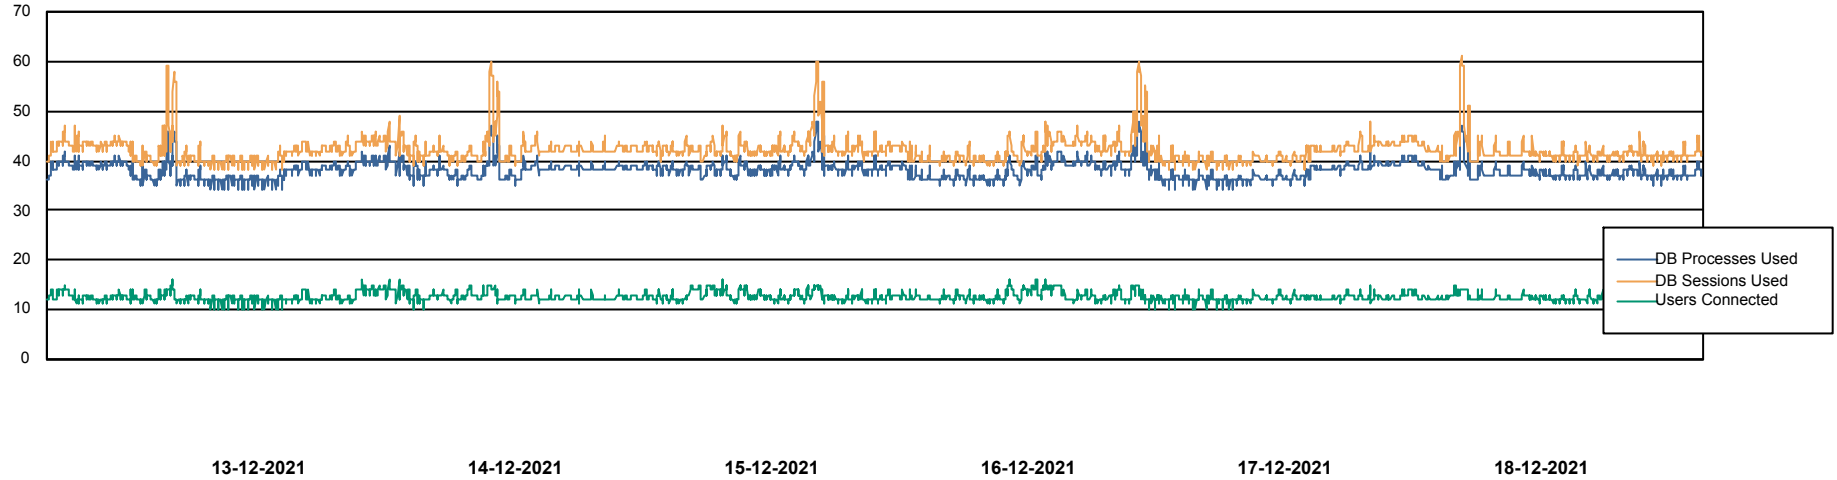

Weekly SLA Customer Report

Customer SPO_Production Silver
 Database ID 57

Harddisk Usage SPO_PRD_ORACLE_BI1

	Free disk space on c: (%)	Total disk space on c: (Gb)	Free disk space on d: (%)	Total disk space on d: (Gb)	Free disk space on e: (%)	Total disk space on e: (Gb)	Free disk space on f: (%)	Total disk space on f: (Gb)
18-12-2021	25	80	45	200	100	100	100	50
17-12-2021	25	80	45	200	100	100	100	50
16-12-2021	26	80	45	200	100	100	100	50
15-12-2021	26	80	45	200	100	100	100	50
14-12-2021	26	80	45	200	100	100	100	50
13-12-2021	26	80	45	200	100	100	100	50
12-12-2021	26	80	45	200	100	100	100	50

Weekly SLA Customer Report

Customer SPO_Production Silver
Database ID 57

Database Performance SPODB_BI

DB Processes Max 500
DB Sessions Max 772

Weekly SLA Customer Report

Customer SPO_Production Silver
Database ID 57