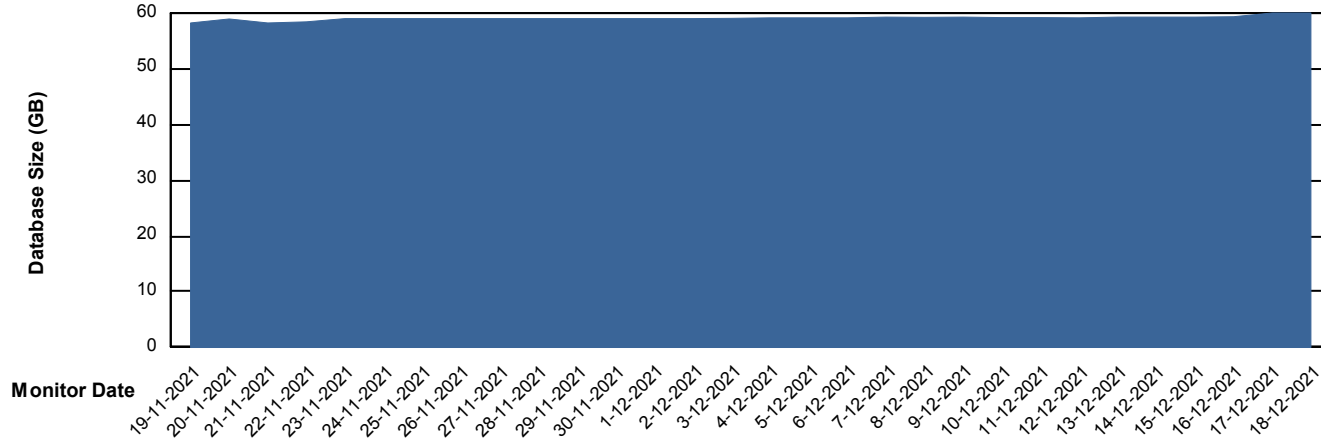

Database Performance SPODB_Production

DB Processes Max 300
DB Sessions Max 472

Weekly SLA Customer Report

Customer SPO_Production Silver
Database ID 57

Database Performance SPODB_Standby

DB Processes Max 300
DB Sessions Max 472

Weekly SLA Customer Report

Customer SPO_Production Silver
Database ID 57

DATABASE SIZE SPODB_BI

Database growth over last month

DATABASE SIZE SPODB_Production

Database growth over last month

Weekly SLA Customer Report