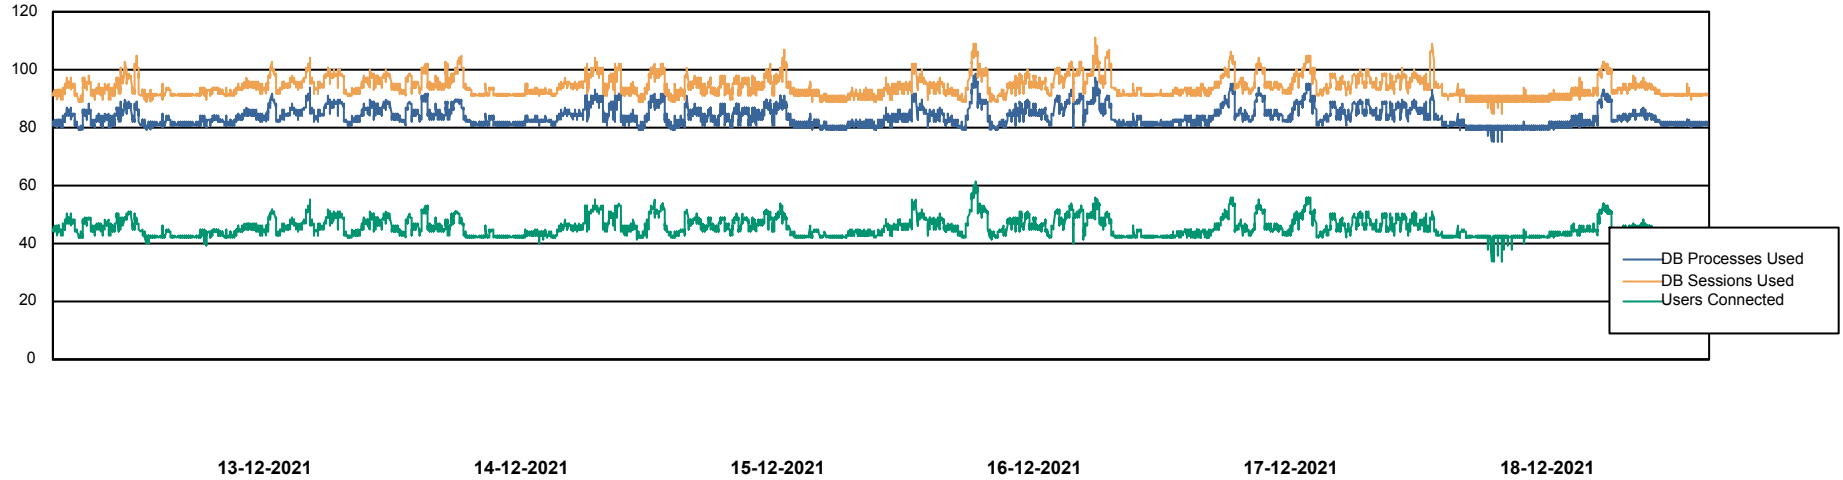

Weekly SLA Customer Report

Customer SPO_Production Silver
Database ID 57

Database Performance SPODB_BI

DB Processes Max 500
DB Sessions Max 772

Weekly SLA Customer Report

Customer SPO_Production Silver
Database ID 57

Database Performance SPODB_Production

DB Processes Max 300
DB Sessions Max 472

Weekly SLA Customer Report

Customer SPO_Production Silver
Database ID 57

Database Performance SPODB_Standby

DB Processes Max 300
DB Sessions Max 472