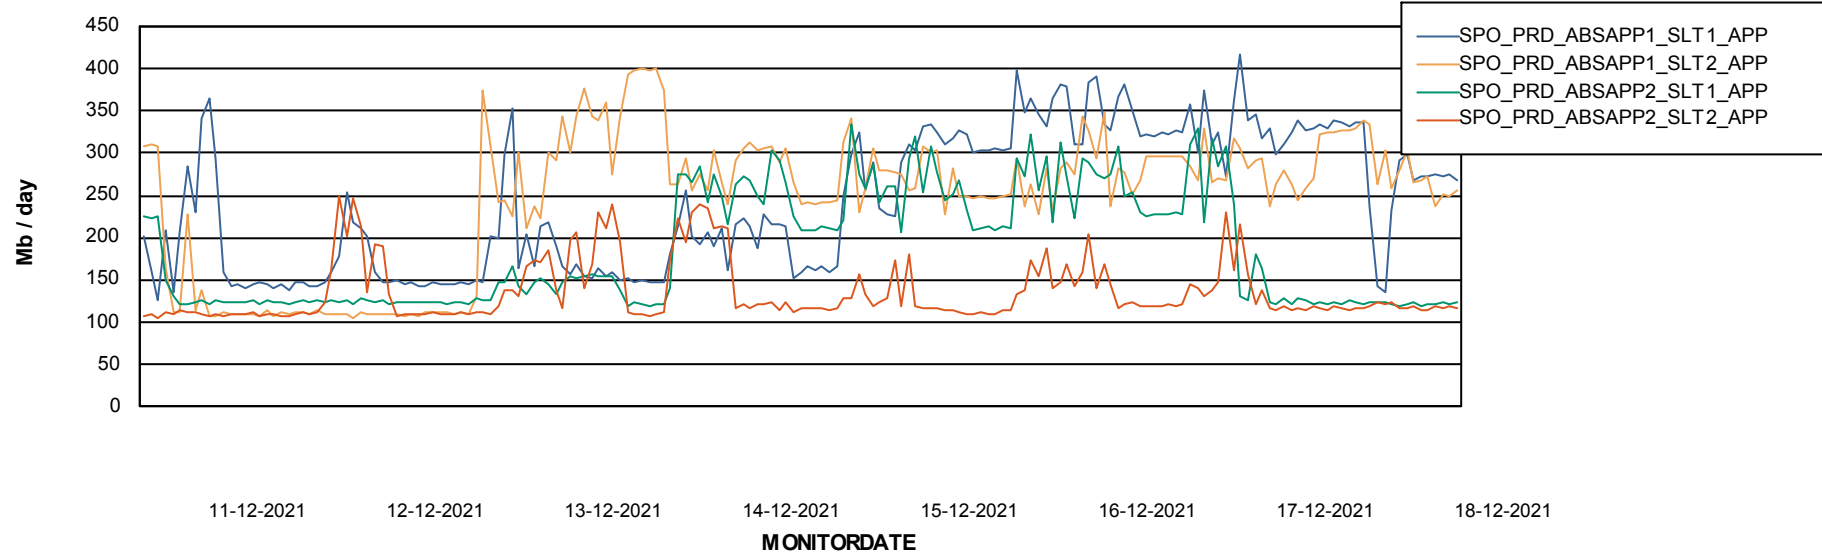

Standby Database Health SPO_Production Silver

Recovery lag for last 7 days

Weekly SLA Customer Report

Customer SPO_Production Silver
Database ID 57

ABSSolute Application Server Services

Avg memory used per ABS Server Service