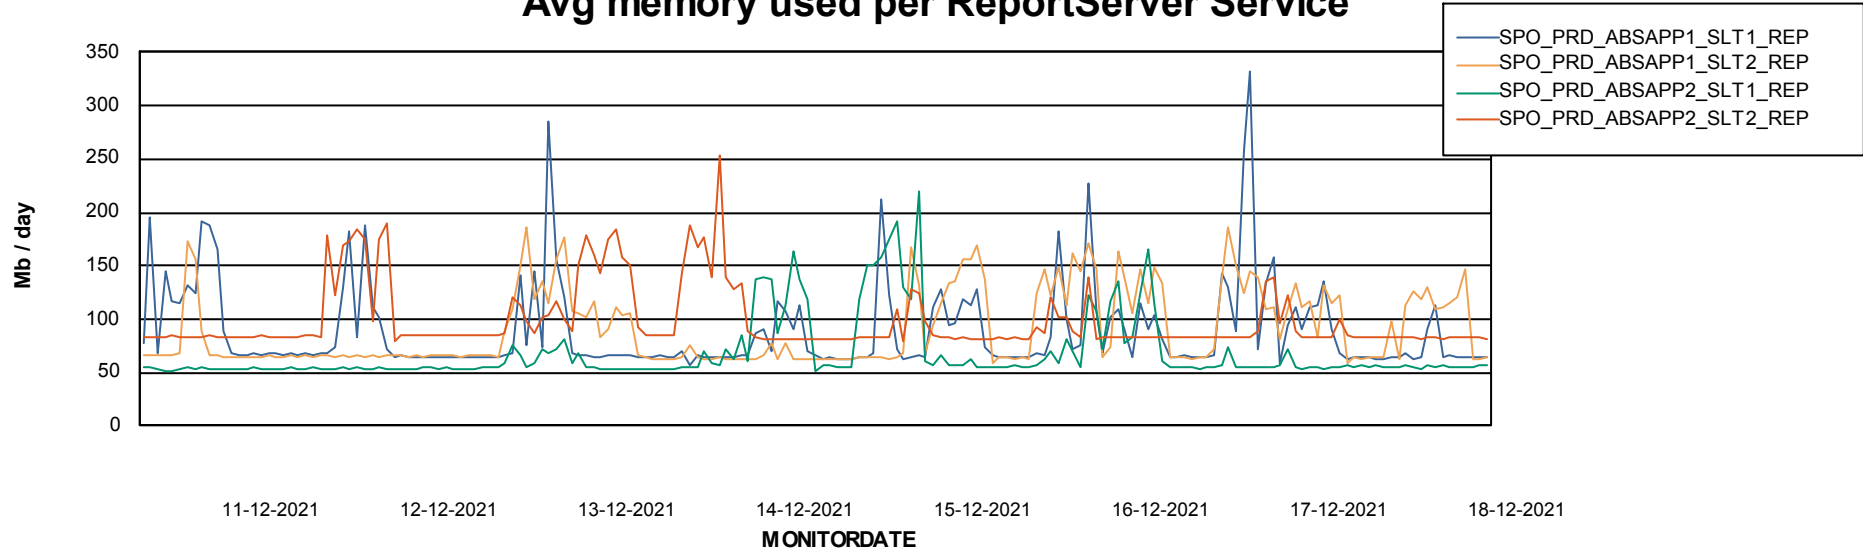

Avg users per day per ABS server

Weekly SLA Customer Report

Customer SPO_Production Silver
Database ID 57

ABSSolute Application ReportServer Services

Avg memory used per ReportServer Service

Weekly SLA Customer Report