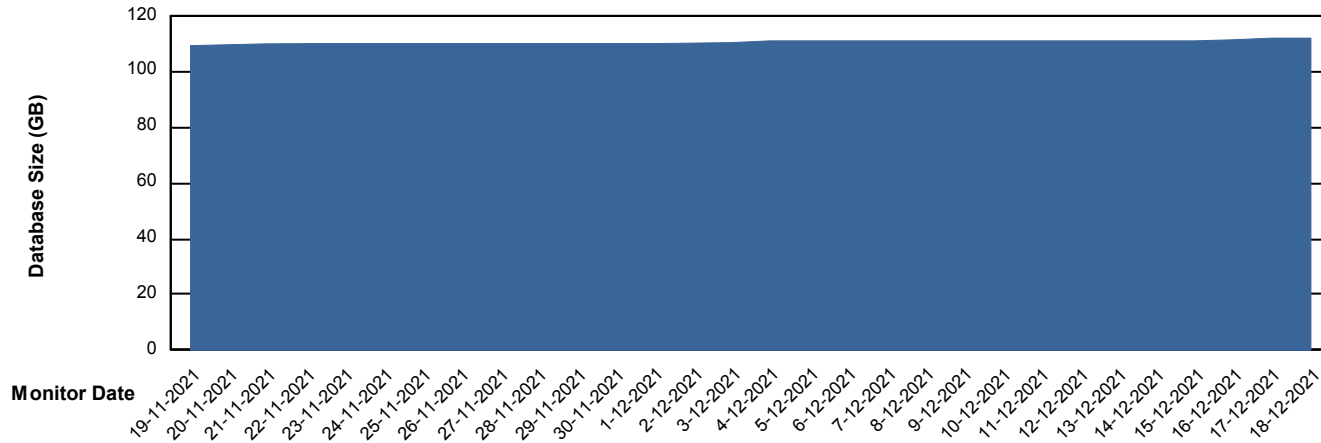

Weekly SLA Customer Report

Customer SPO_Production Silver
Database ID 57

DATABASE SIZE SPODB_BI

Database growth over last month

DATABASE SIZE SPODB_Production

Database growth over last month

Weekly SLA Customer Report

Customer SPO_Production Silver
 Database ID 57

Database Tablespace SPODB_BI

Date	Tablespace Name	Filesize (Gb)	Usedsize (Gb)	Percentage free
18-12-2021	ABSDATA	30	25	17
	INDX	40	33	18
17-12-2021	ABSDATA	30	25	17
	INDX	40	33	18
16-12-2021	ABSDATA	30	25	17
	INDX	40	33	18
15-12-2021	ABSDATA	30	25	17
	INDX	40	33	18
14-12-2021	ABSDATA	30	25	17
	INDX	40	33	18
13-12-2021	ABSDATA	30	25	17
	INDX	40	33	18
12-12-2021	ABSDATA	30	25	17
	INDX	40	33	18