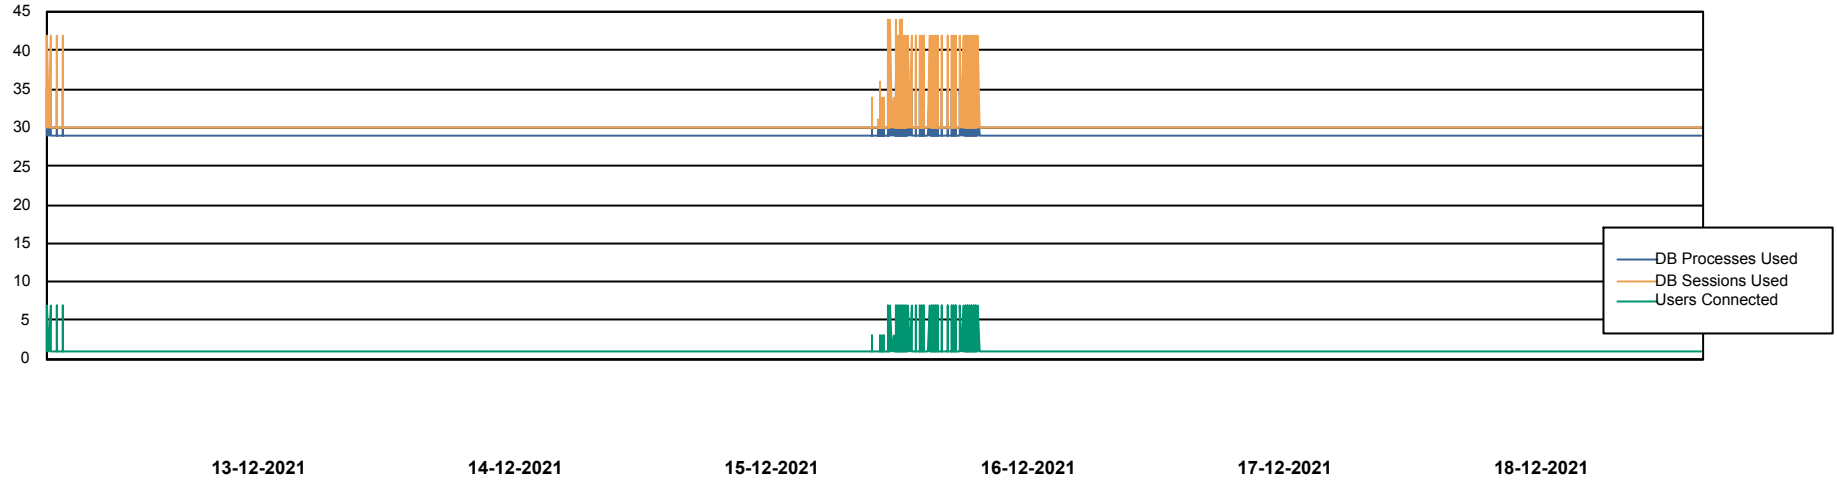

Weekly SLA Customer Report

Customer SPO_Production Silver
Database ID 57

Database Performance SPODB_BI

DB Processes Max 500
DB Sessions Max 772

Weekly SLA Customer Report

Customer SPO_Production Silver
Database ID 57

Database Performance SPODB_Production

DB Processes Max 300
DB Sessions Max 472

Weekly SLA Customer Report

Customer SPO_Production Silver
Database ID 57

Database Performance SPODB_Standby

DB Processes Max 300
DB Sessions Max 472

Weekly SLA Customer Report

Customer SPO_Production Silver
Database ID 57

DATABASE SIZE SPODB_BI

Database growth over last month

DATABASE SIZE SPODB_Production

Database growth over last month

Weekly SLA Customer Report