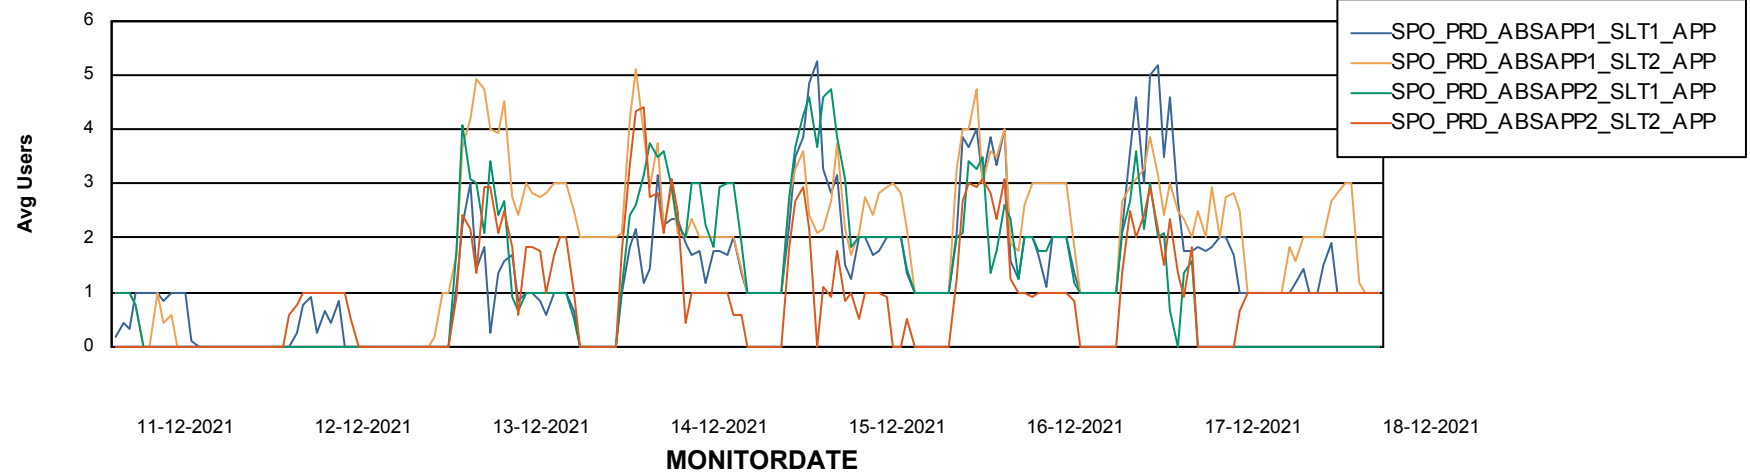

Avg users per day per ABS server