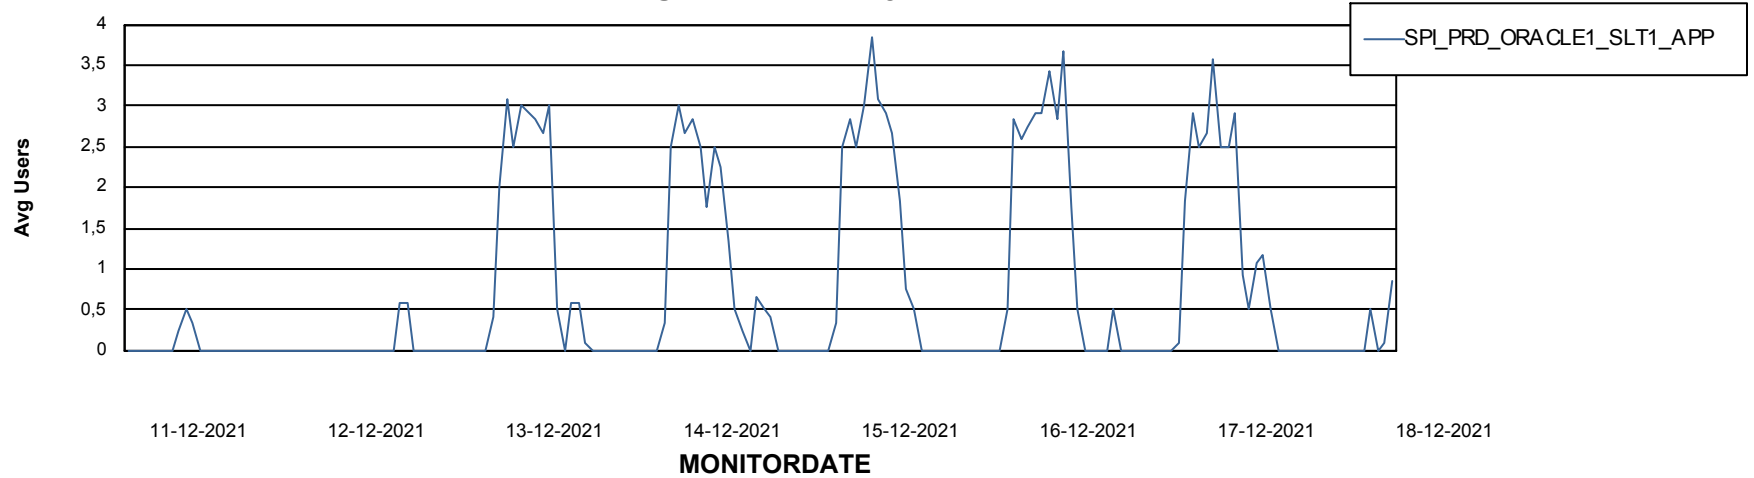

Weekly SLA Customer Report

Customer SPI_Production
Database ID 49

ABSSolute Application Server Services

Avg memory used per ABS Server Service

Avg users per day per ABS server

Weekly SLA Customer Report

Customer SPI_Production
Database ID 49