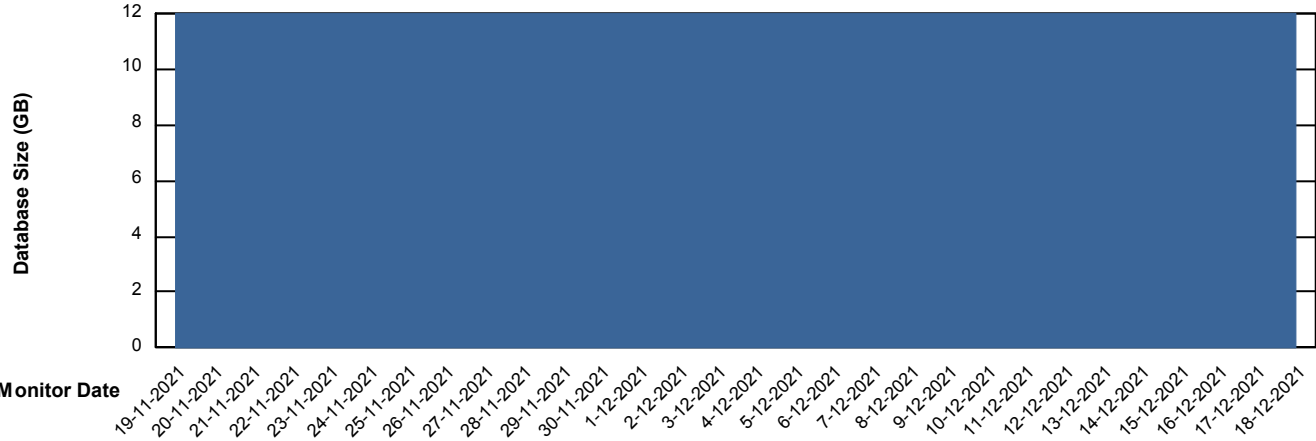

DB Processes Max 500

Weekly SLA Customer Report

Customer SPI_Production
 Database ID 49

DATABASE SIZE SPIDB_Production

Database growth over last month

Database Tablespace SPIDB_Production

Date	Tablespace Name	Filesize (Gb)	Usedsize (Gb)	Percentage free
18-12-2021	ABSDATA	5	2	53
	INDX	8	4	53
17-12-2021	ABSDATA	5	2	53
	INDX	8	4	53
16-12-2021	ABSDATA	5	2	53
	INDX	8	4	53
15-12-2021	ABSDATA	5	2	53
	INDX	8	4	53
14-12-2021	ABSDATA	5	2	53
	INDX	8	4	53
13-12-2021	ABSDATA	5	2	53
	INDX	8	4	53
12-12-2021	ABSDATA	5	2	53
	INDX	8	4	53