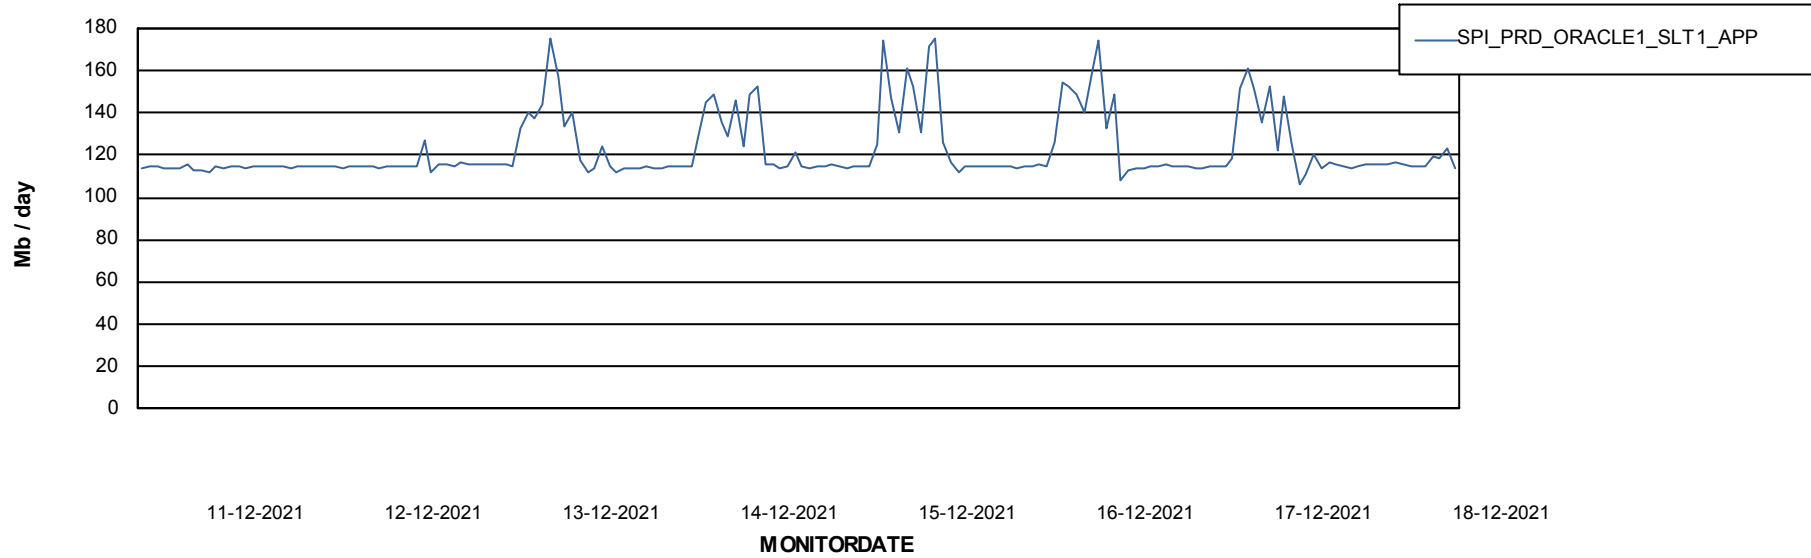

Weekly SLA Customer Report

Customer SPI_Production
Database ID 49

Database Performance SPIDB_Production

DB Processes Max 500

Weekly SLA Customer Report

Customer SPI_Production
Database ID 49

Database Performance SPIDB_Standby

DB Processes Max 500

Weekly SLA Customer Report

Customer SPI_Production
 Database ID 49

DATABASE SIZE SPIDB_Production

Database growth over last month

Database Tablespace SPIDB_Production

Date	Tablespace Name	Filesize (Gb)	Usedsize (Gb)	Percentage free
18-12-2021	ABSDATA	5	2	53
	INDX	8	4	53
17-12-2021	ABSDATA	5	2	53
	INDX	8	4	53
16-12-2021	ABSDATA	5	2	53
	INDX	8	4	53
15-12-2021	ABSDATA	5	2	53
	INDX	8	4	53
14-12-2021	ABSDATA	5	2	53
	INDX	8	4	53
13-12-2021	ABSDATA	5	2	53
	INDX	8	4	53
12-12-2021	ABSDATA	5	2	53
	INDX	8	4	53

Weekly SLA Customer Report

Customer SPI_Production
Database ID 49

ABSSolute Application Server Services

Avg memory used per ABS Server Service

Avg users per day per ABS server

Weekly SLA Customer Report

Customer SPI_Production
Database ID 49