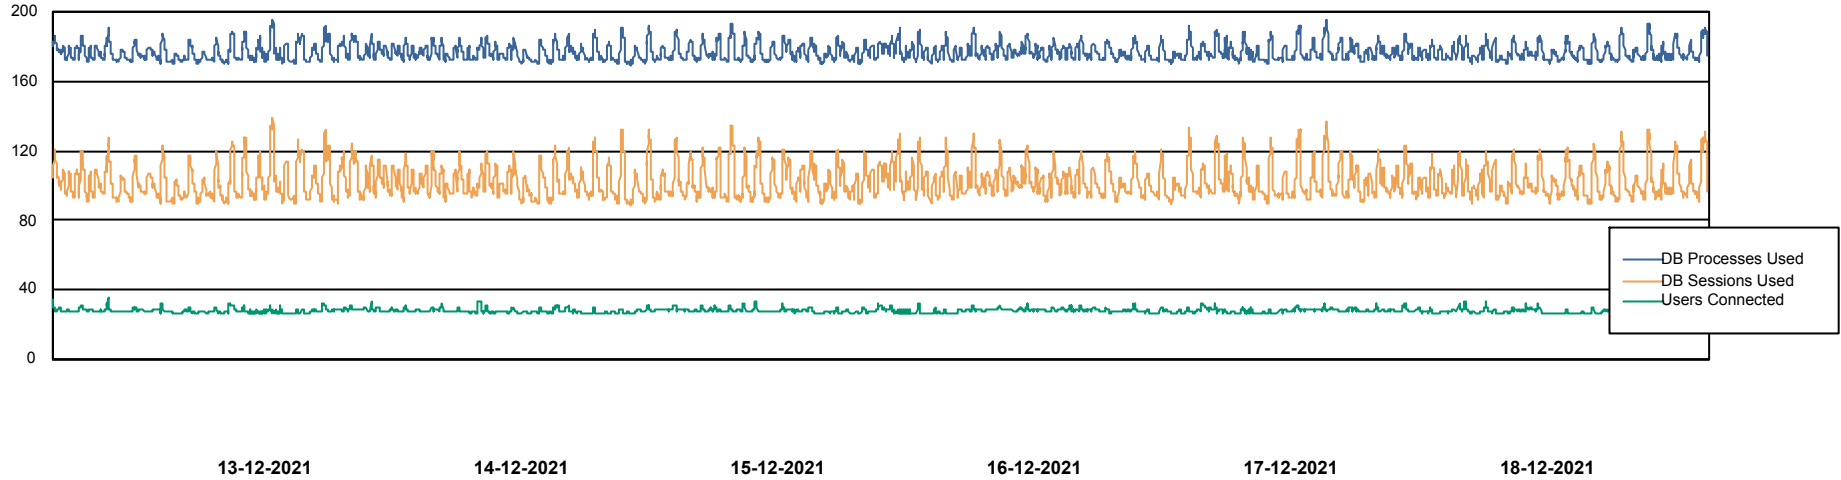

Weekly SLA Customer Report

Customer SNG_Production
Database ID 70

Harddisk Usage SNG_PRD_ORACLE1

	Free disk space on / (%)	Total disk space on / (Gb)	Used disk space on / (Gb)	Free disk space on /abs (%)	Free disk space on /fp1absbac	Free disk space on /home (%)	Free disk space on /u01 (%)	Free disk space on /u02 (%)	Total disk space on /u02 (Gb)	Used disk space on /u02 (Gb)
18-12-2021	99	11	0	82	12	99	74	23	400	309
17-12-2021	99	11	0	82	13	99	74	23	400	309
16-12-2021	99	11	0	82	13	99	74	23	400	309
15-12-2021	99	11	0	82	13	99	75	23	400	309
14-12-2021	99	11	0	82	13	99	75	23	400	309
13-12-2021	99	11	0	82	13	99	75	23	400	309
12-12-2021	99	11	0	82	14	99	75	23	400	308

Weekly SLA Customer Report

Customer SNG_Production
Database ID 70

Database Performance SNGDB_Production

DB Processes Max 800
DB Sessions Max 1,224

Weekly SLA Customer Report

Customer SNG_Production
 Database ID 70