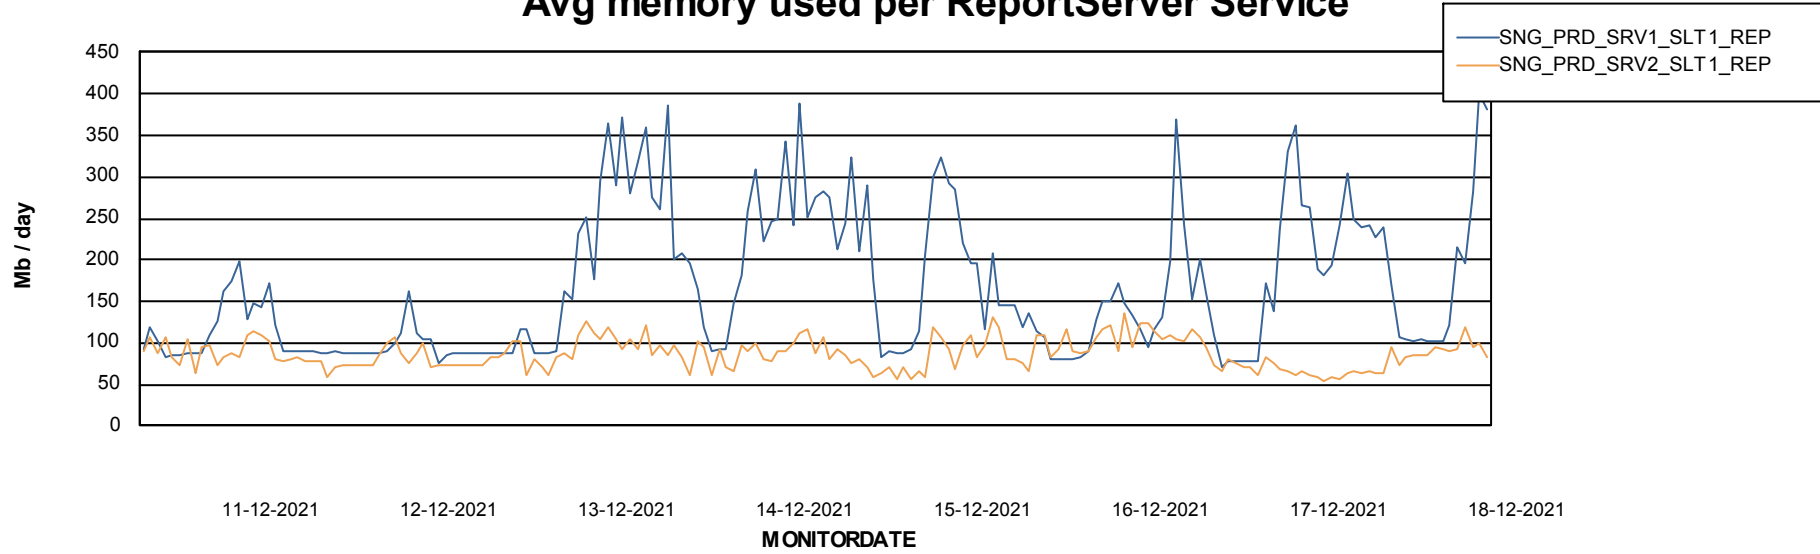

ABSSolute Application ReportServer Services

Avg memory used per ReportServer Service