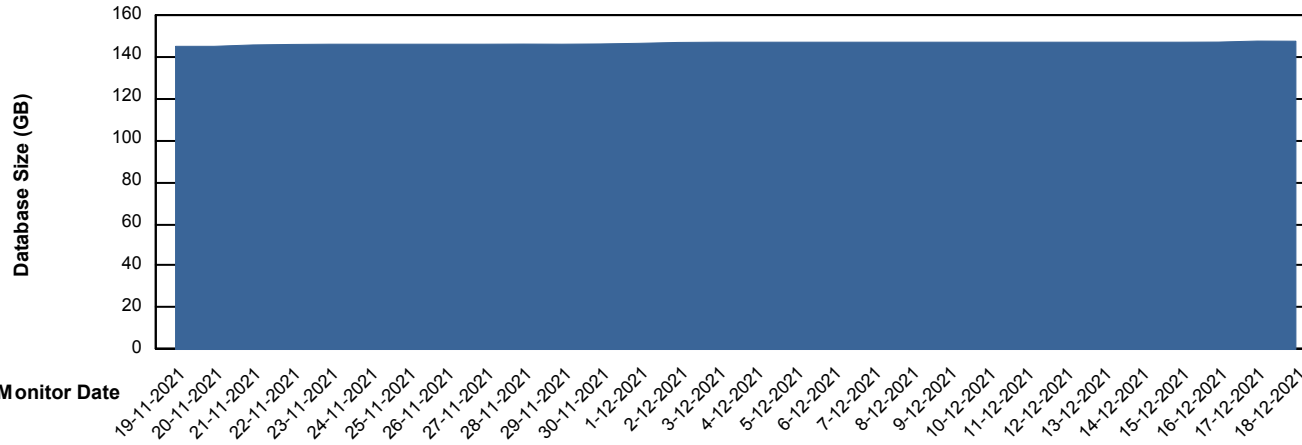

Weekly SLA Customer Report

Customer SNG_Production
Database ID 70

Database Performance SNGDB_Production

DB Processes Max 800
DB Sessions Max 1,224

Weekly SLA Customer Report

Customer SNG_Production
 Database ID 70

DATABASE SIZE SNGDB_Production

Database growth over last month

Database Tablespace SNGDB_Production

Date	Tablespace Name	Filesize (Gb)	Usedsize (Gb)	Percentage free
18-12-2021	ABSDATA	38	32	16
	INDX	99	82	17
17-12-2021	ABSDATA	38	32	16
	INDX	99	82	17
16-12-2021	ABSDATA	38	32	16
	INDX	99	82	17
15-12-2021	ABSDATA	38	32	16
	INDX	99	82	17
14-12-2021	ABSDATA	38	32	16
	INDX	99	82	17
13-12-2021	ABSDATA	38	32	16
	INDX	99	82	17
12-12-2021	ABSDATA	38	32	16
	INDX	99	82	17