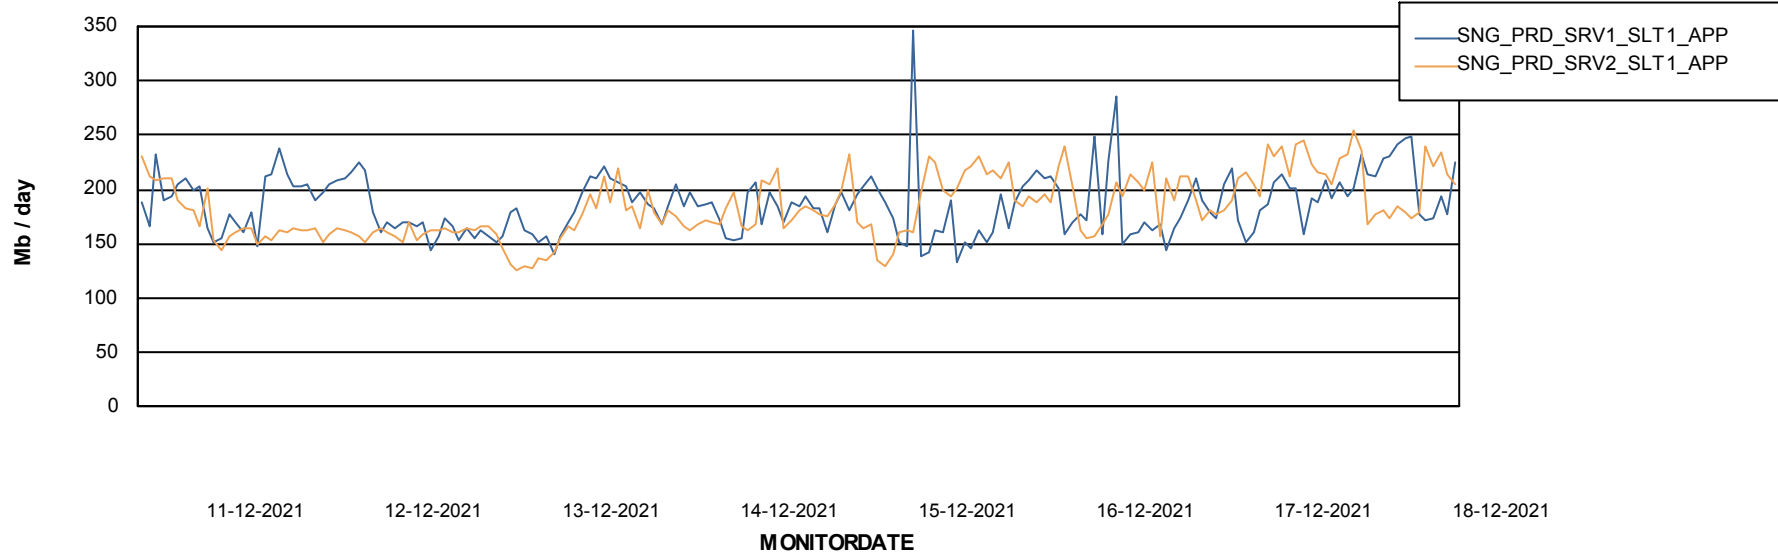

Weekly SLA Customer Report

Customer SNG_Production
Database ID 70

Database Performance SNGDB_Production

DB Processes Max 800
DB Sessions Max 1,224

Weekly SLA Customer Report

Customer SNG_Production
 Database ID 70

DATABASE SIZE SNGDB_Production

Database growth over last month

Database Tablespace SNGDB_Production

Date	Tablespace Name	Filesize (Gb)	Usedsize (Gb)	Percentage free
18-12-2021	ABSDATA	38	32	16
	INDX	99	82	17
17-12-2021	ABSDATA	38	32	16
	INDX	99	82	17
16-12-2021	ABSDATA	38	32	16
	INDX	99	82	17
15-12-2021	ABSDATA	38	32	16
	INDX	99	82	17
14-12-2021	ABSDATA	38	32	16
	INDX	99	82	17
13-12-2021	ABSDATA	38	32	16
	INDX	99	82	17
12-12-2021	ABSDATA	38	32	16
	INDX	99	82	17

Weekly SLA Customer Report

Customer SNG_Production
Database ID 70

ABSSolute Application Server Services

Avg memory used per ABS Server Service

Avg users per day per ABS server

Weekly SLA Customer Report

Customer SNG_Production
Database ID 70