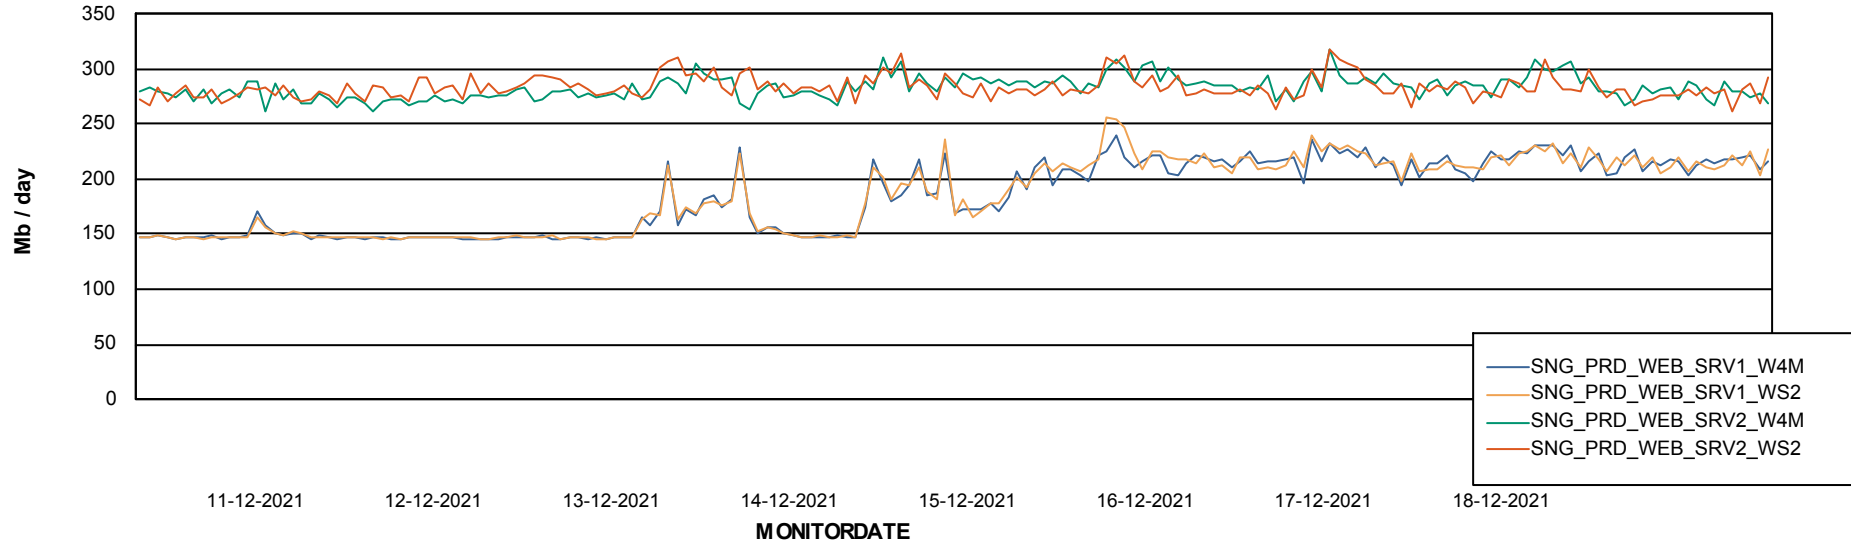

ABSSolute Application ReportServer Services

Avg memory used per ReportServer Service

Weekly SLA Customer Report

Customer SNG_Production
Database ID 70

ABSSolute Web Component Services

Avg memory used per ABS Web component