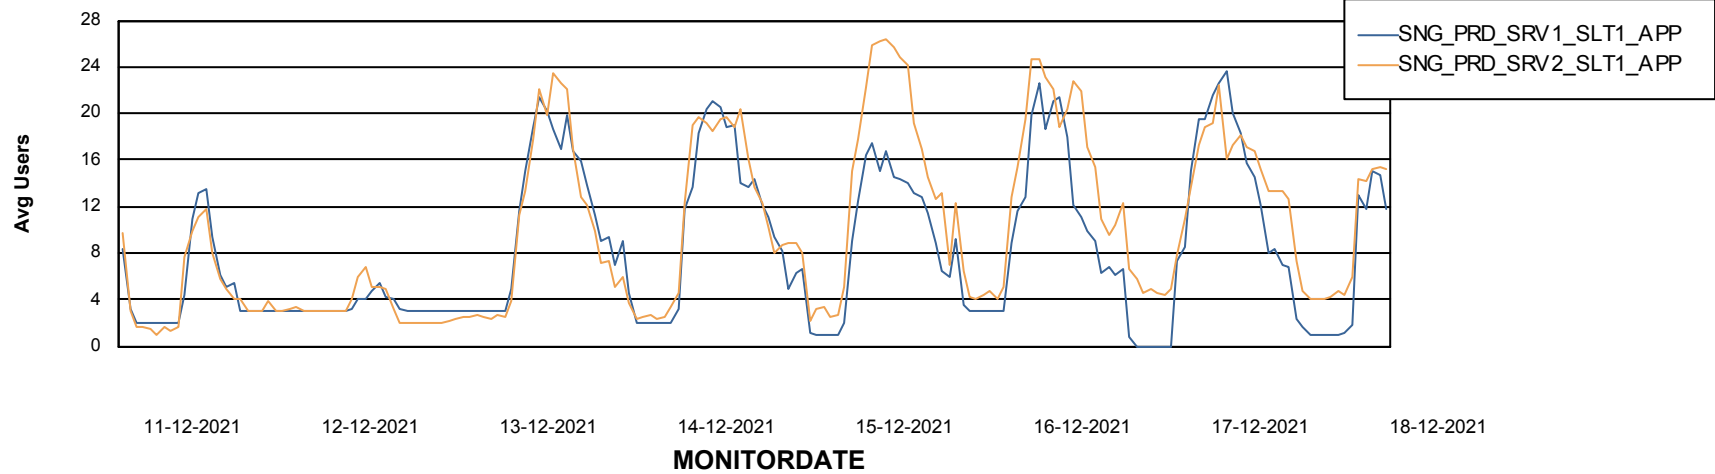

Weekly SLA Customer Report

Customer SNG_Production
Database ID 70

ABSSolute Application Server Services

Avg memory used per ABS Server Service

Avg users per day per ABS server

Weekly SLA Customer Report

Customer SNG_Production
Database ID 70