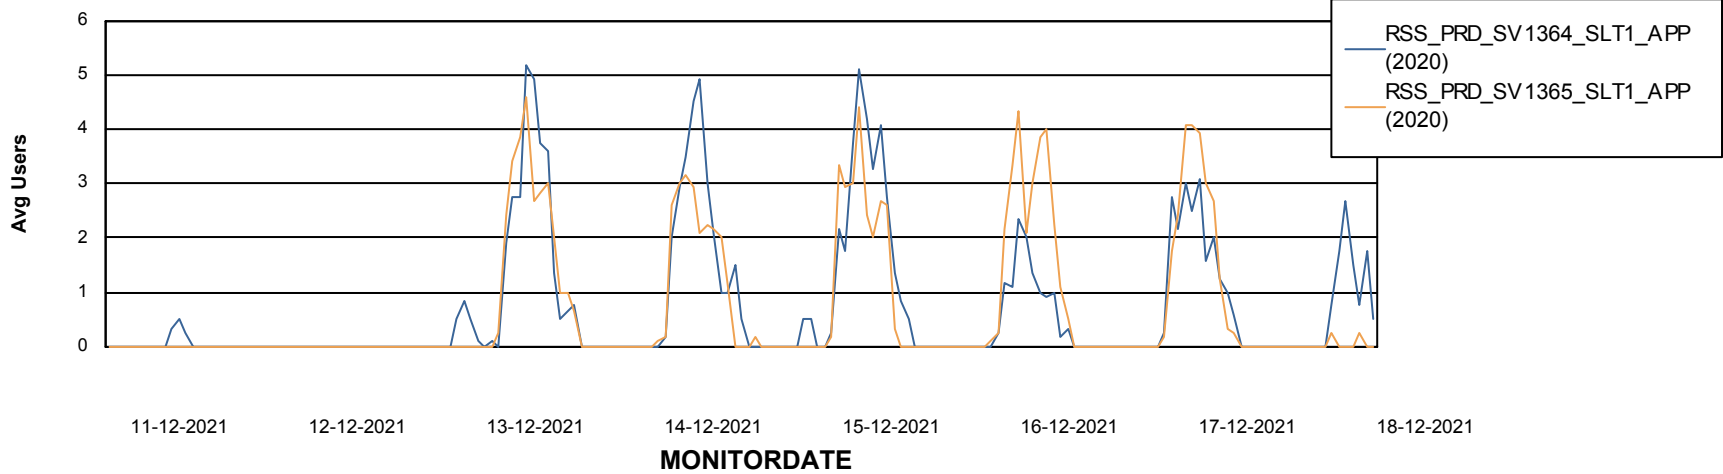

Avg users per day per ABS server