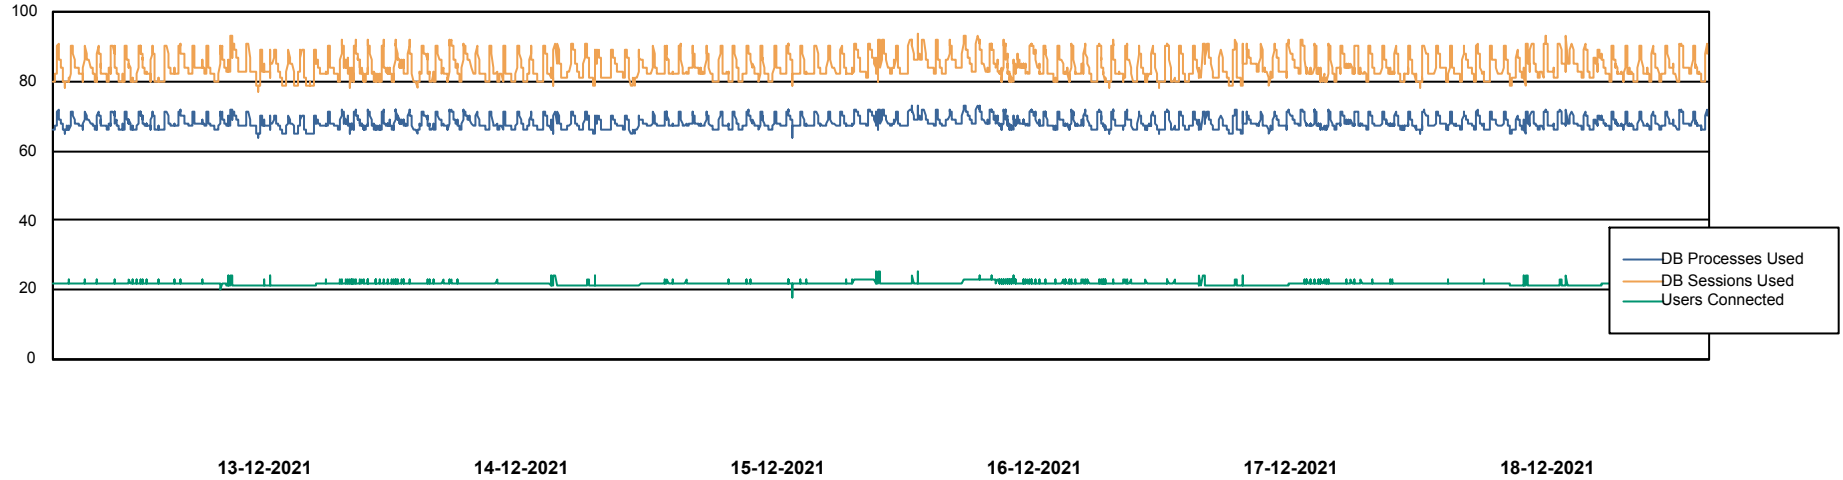

Database Performance RSS_DB_Primary (2020)

DB Processes Max 300
DB Sessions Max 472