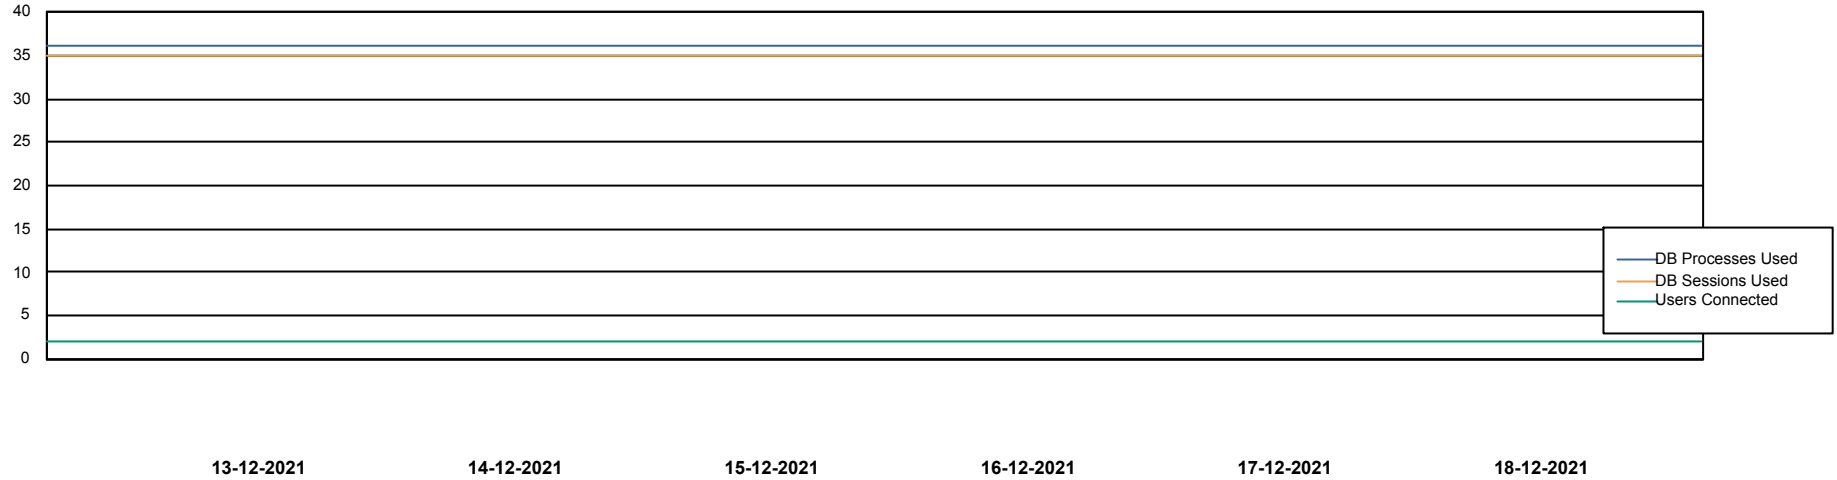

Database Performance RSS_DB_Standby (2020)

DB Processes Max 300
DB Sessions Max 472