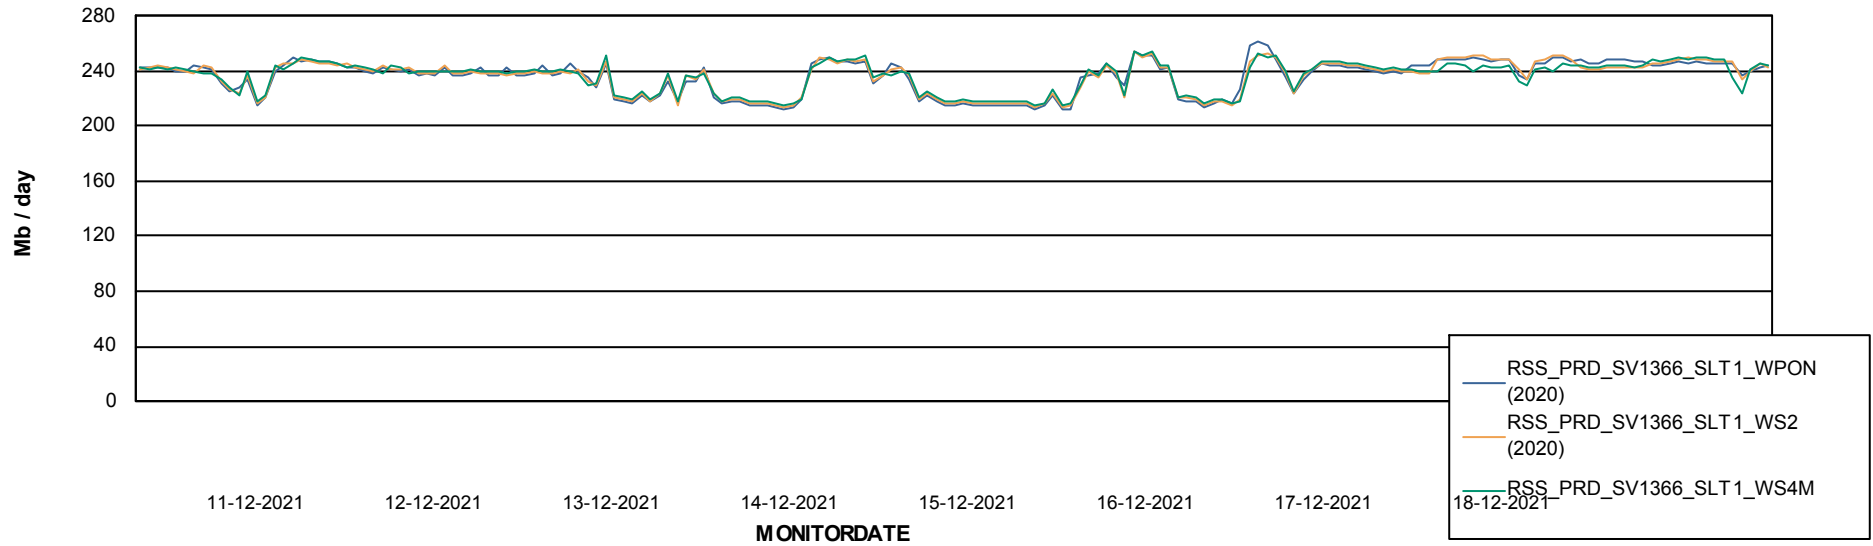

ABSSolute Web Component Services

Avg memory used per ABS Web component