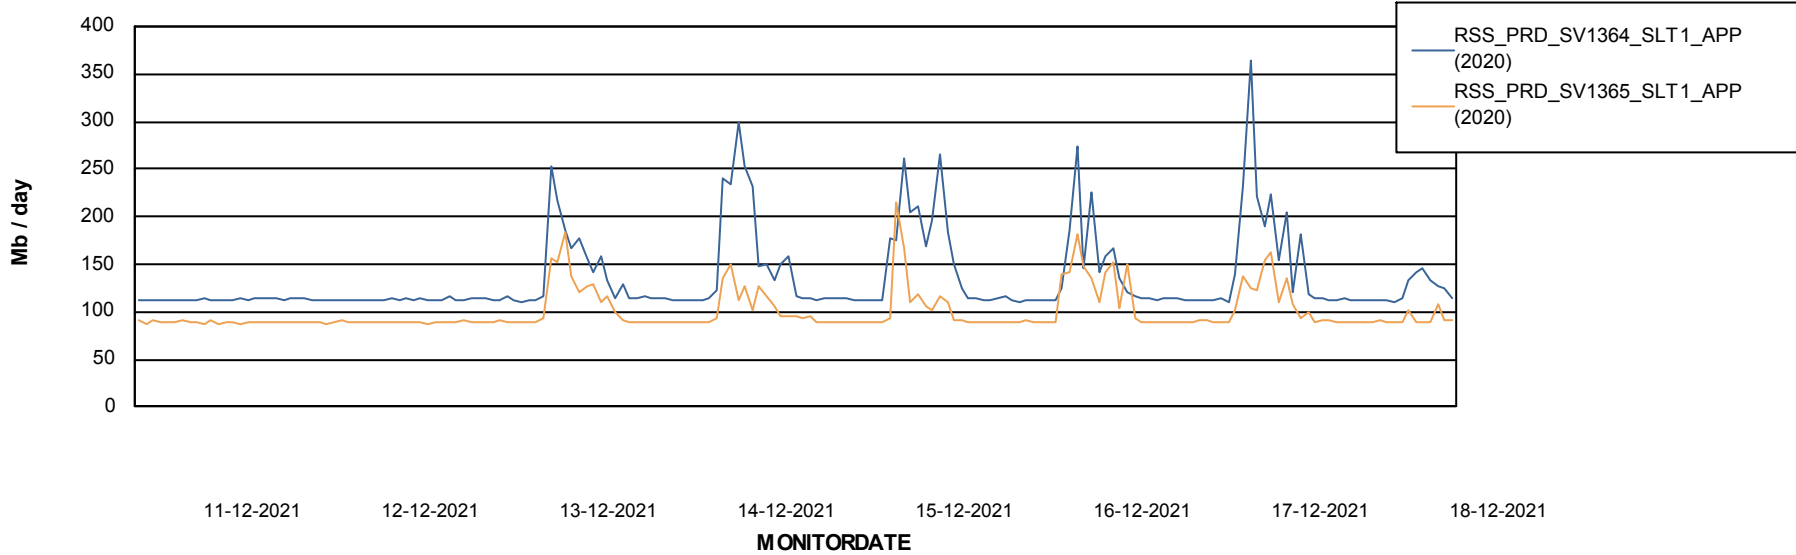

ABSSolute Application Server Services

Avg memory used per ABS Server Service