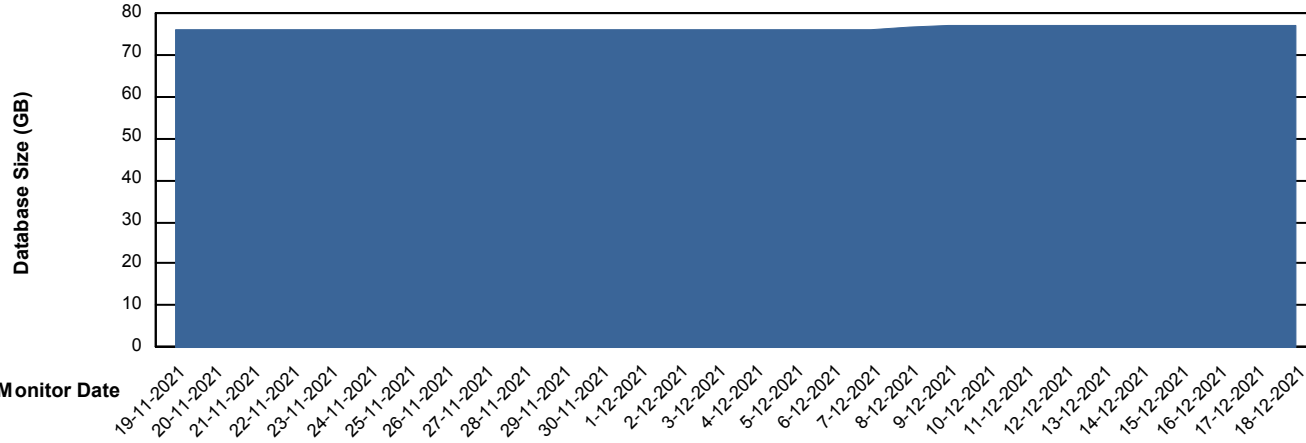

DATABASE SIZE RSS_DB_Primary (2020)

Database growth over last month

Database Tablespace RSS_DB_Primary (2020)

Date	Tablespace Name	Filesize (Gb)	Usedsize (Gb)	Percentage free
18-12-2021	ABSDATA	42	35	17
	INDX	48	39	19
17-12-2021	ABSDATA	42	35	17
	INDX	48	39	19
16-12-2021	ABSDATA	42	35	17
	INDX	48	39	19
15-12-2021	ABSDATA	42	35	17
	INDX	48	39	19
14-12-2021	ABSDATA	42	35	17
	INDX	48	39	19
13-12-2021	ABSDATA	42	35	17
	INDX	48	39	19
12-12-2021	ABSDATA	42	35	17
	INDX	48	39	19