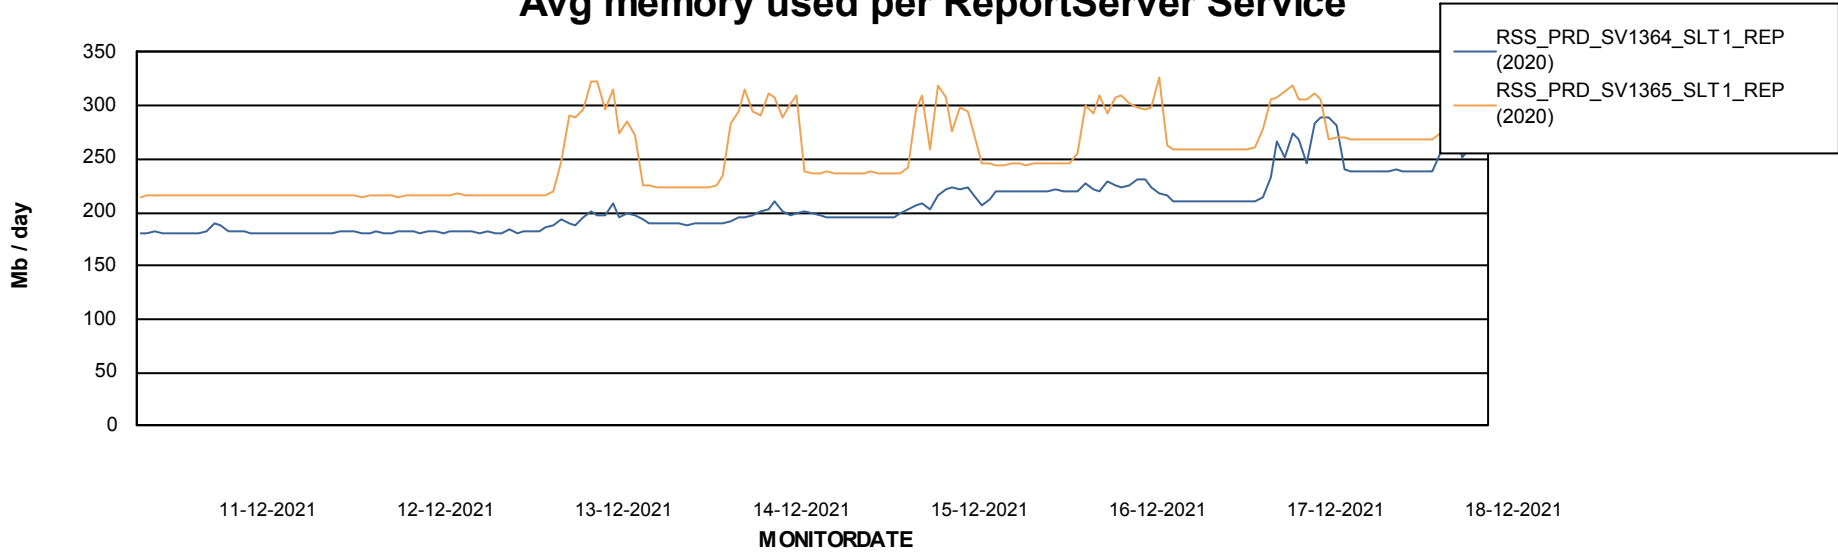

ABSSolute Application ReportServer Services

Avg memory used per ReportServer Service