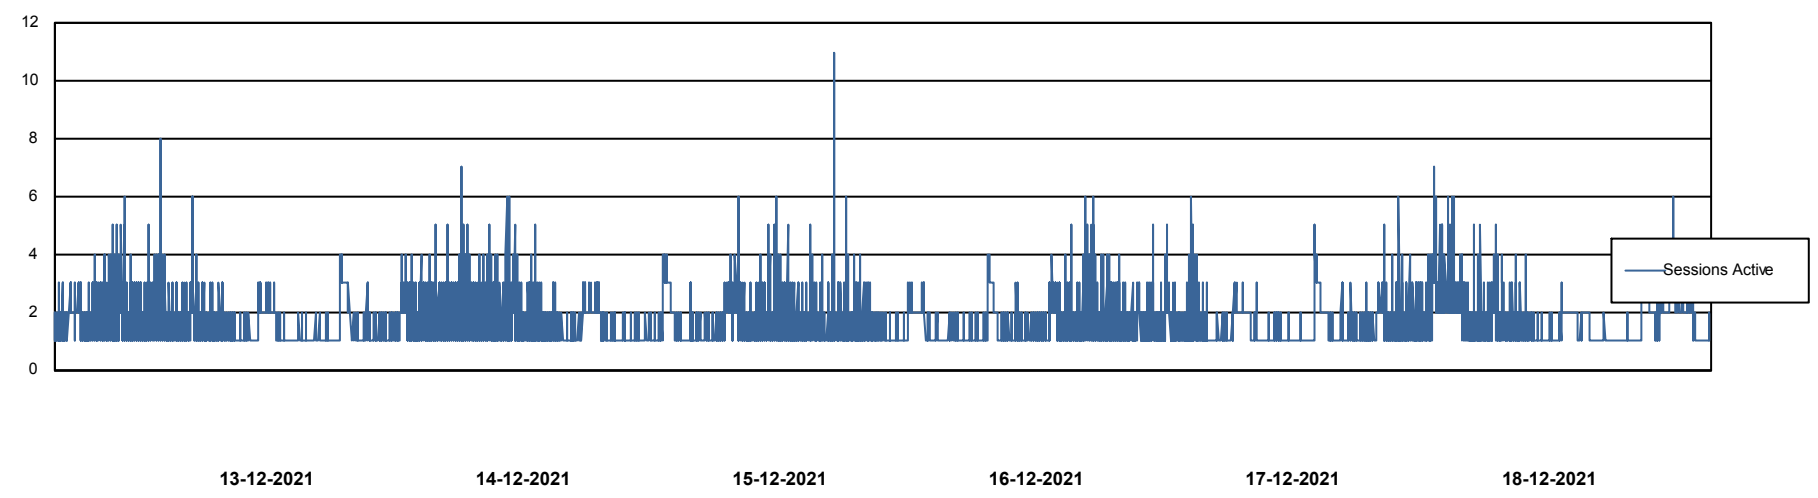

Weekly SLA Customer Report

Customer NIX_Production
Database ID 51

Database Performance NIXDB_BI

Weekly SLA Customer Report

Customer NIX_Production
Database ID 51

Database Performance NIXDB_Production

Weekly SLA Customer Report