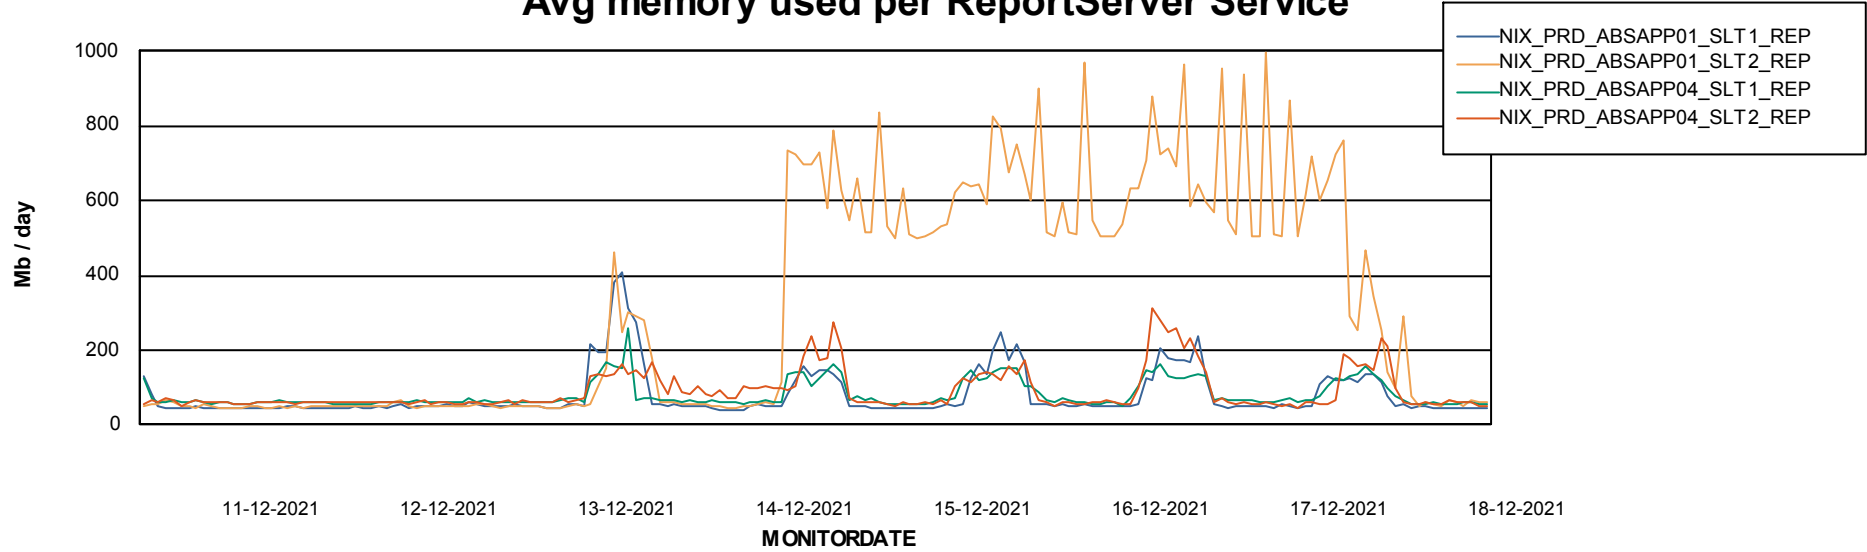

ABSSolute Application ReportServer Services

Avg memory used per ReportServer Service