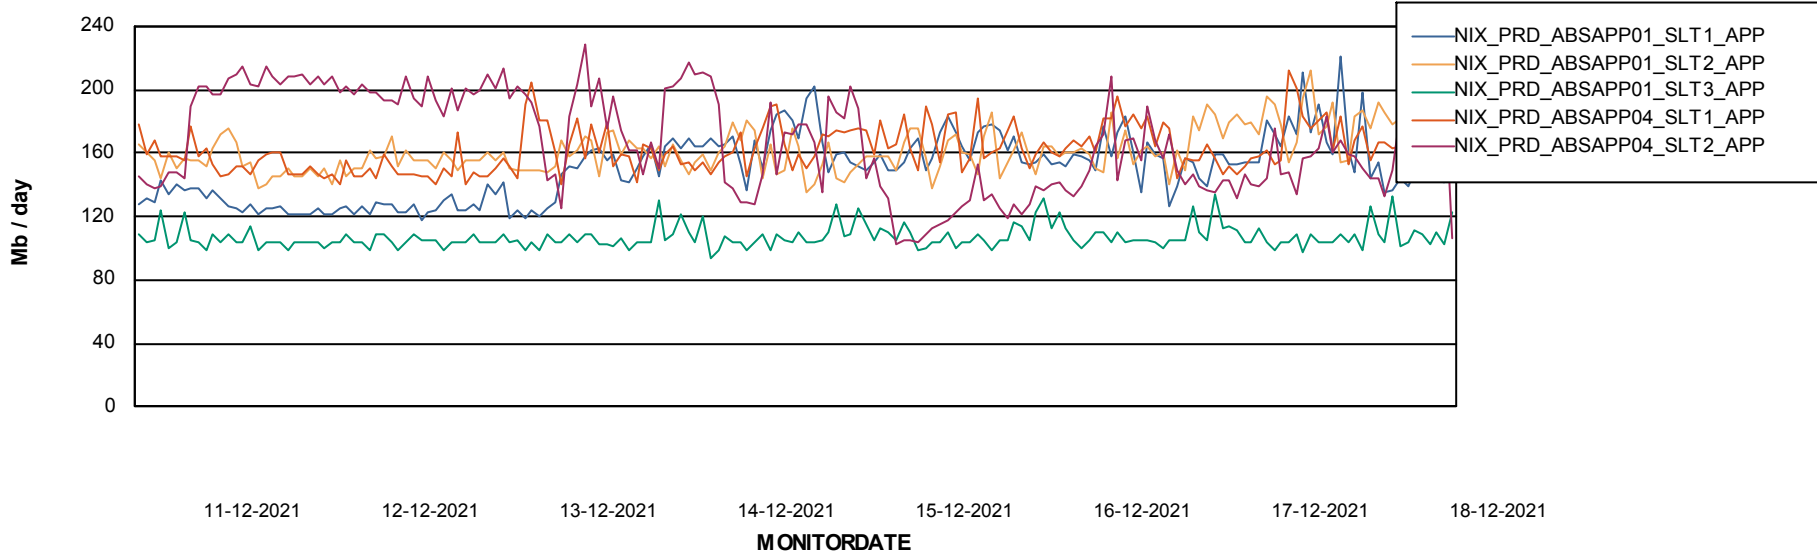

ABSSolute Application Server Services

Avg memory used per ABS Server Service