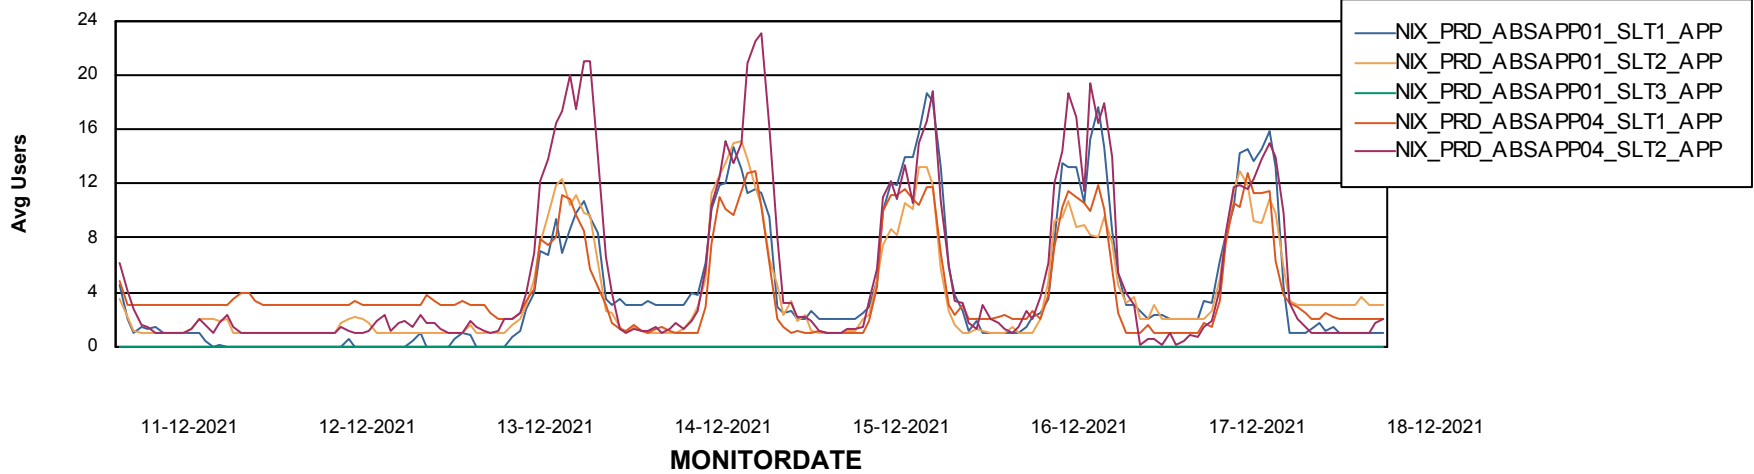

Weekly SLA Customer Report

Customer NIX_Production
Database ID 51

ABSSolute Application Server Services

Avg memory used per ABS Server Service

Avg users per day per ABS server

Weekly SLA Customer Report

Customer NIX_Production
Database ID 51