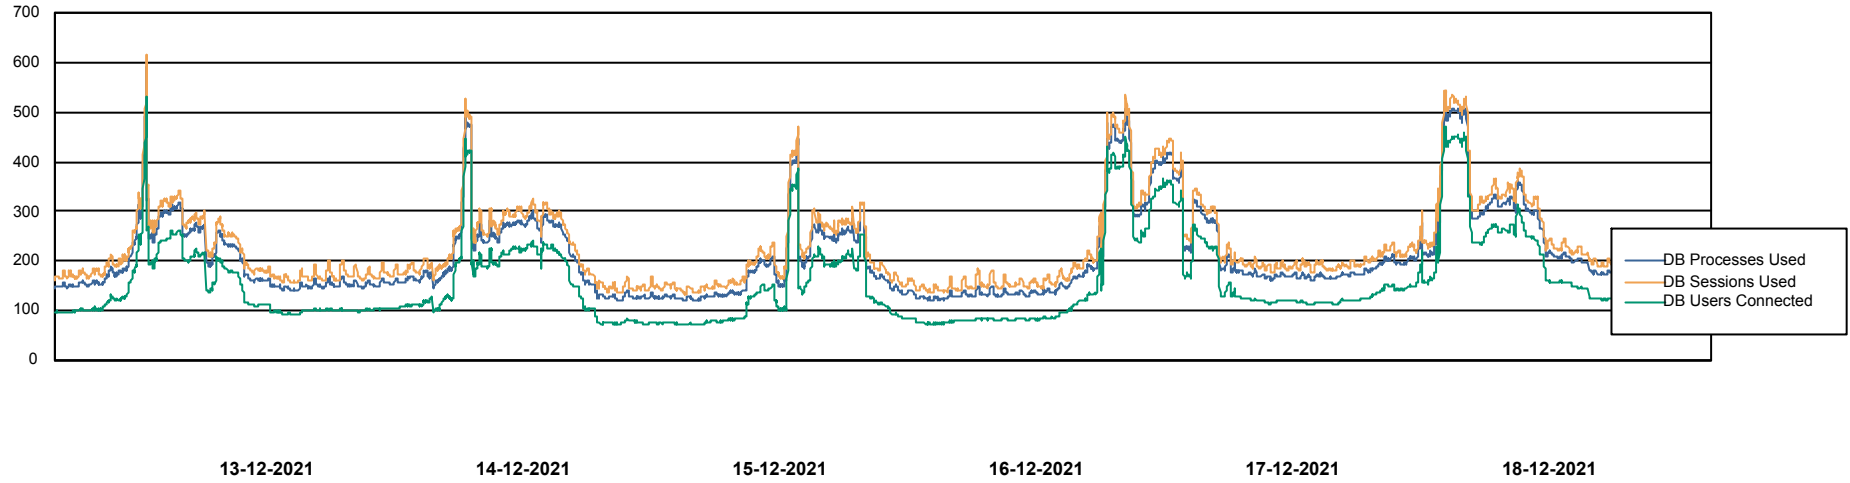

Weekly SLA Customer Report

Customer NIX_Production
Database ID 51

Database Performance NIXDB_BI

Weekly SLA Customer Report

Customer NIX_Production
Database ID 51

Database Performance NIXDB_Production

Weekly SLA Customer Report

Customer NIX_Production
Database ID 51

Database Performance NIXDB_Standby

DB Processes Max 300

Weekly SLA Customer Report

Customer NIX_Production
Database ID 51

DATABASE SIZE NIXDB_BI

Database growth over last month