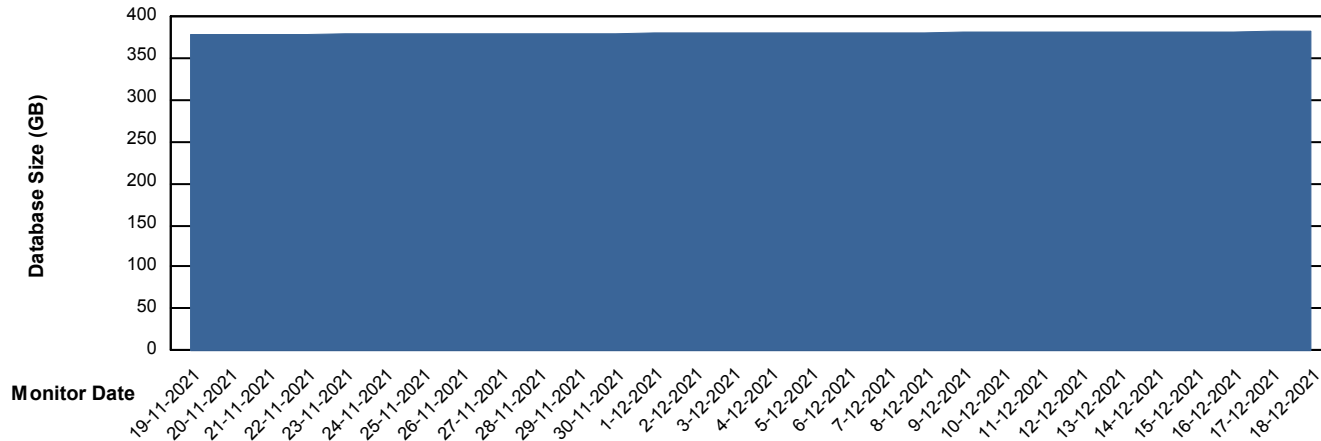

DATABASE SIZE NIXDB_Production

Database growth over last month