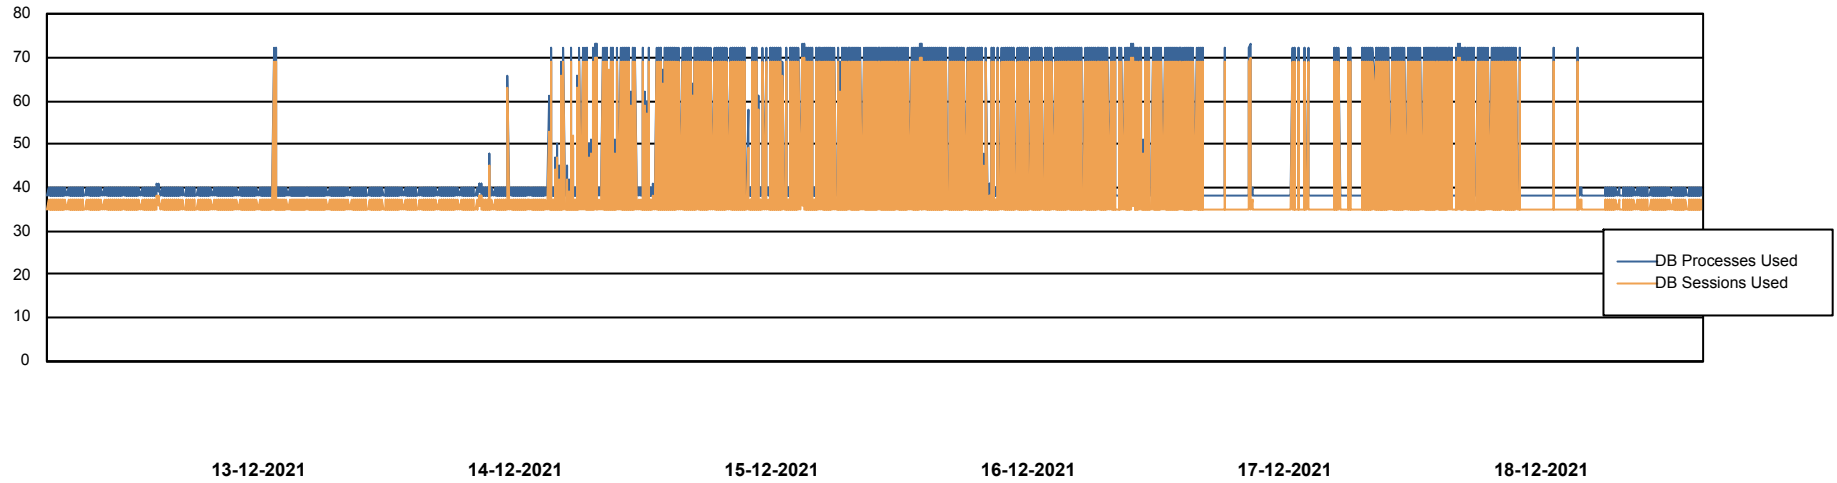

Weekly SLA Customer Report

Customer NIX_Production
Database ID 51

Database Performance NIXDB_BI

Weekly SLA Customer Report

Customer NIX_Production
Database ID 51

Database Performance NIXDB_Production

Weekly SLA Customer Report

Customer NIX_Production
Database ID 51

Database Performance NIXDB_Standby

DB Processes Max 300

Weekly SLA Customer Report

Customer NIX_Production
Database ID 51

DATABASE SIZE NIXDB_BI

Database growth over last month