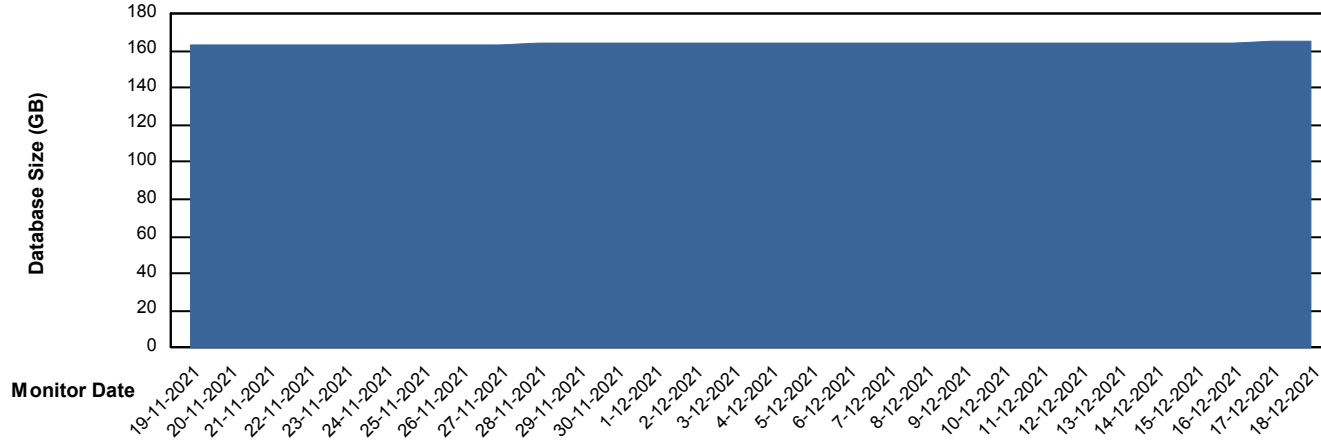

Customer NIX_Production
Database ID 51

Database Performance NIXDB_Standby

DB Processes Max 300

Weekly SLA Customer Report

Customer NIX_Production
Database ID 51

DATABASE SIZE NIXDB_BI

Database growth over last month