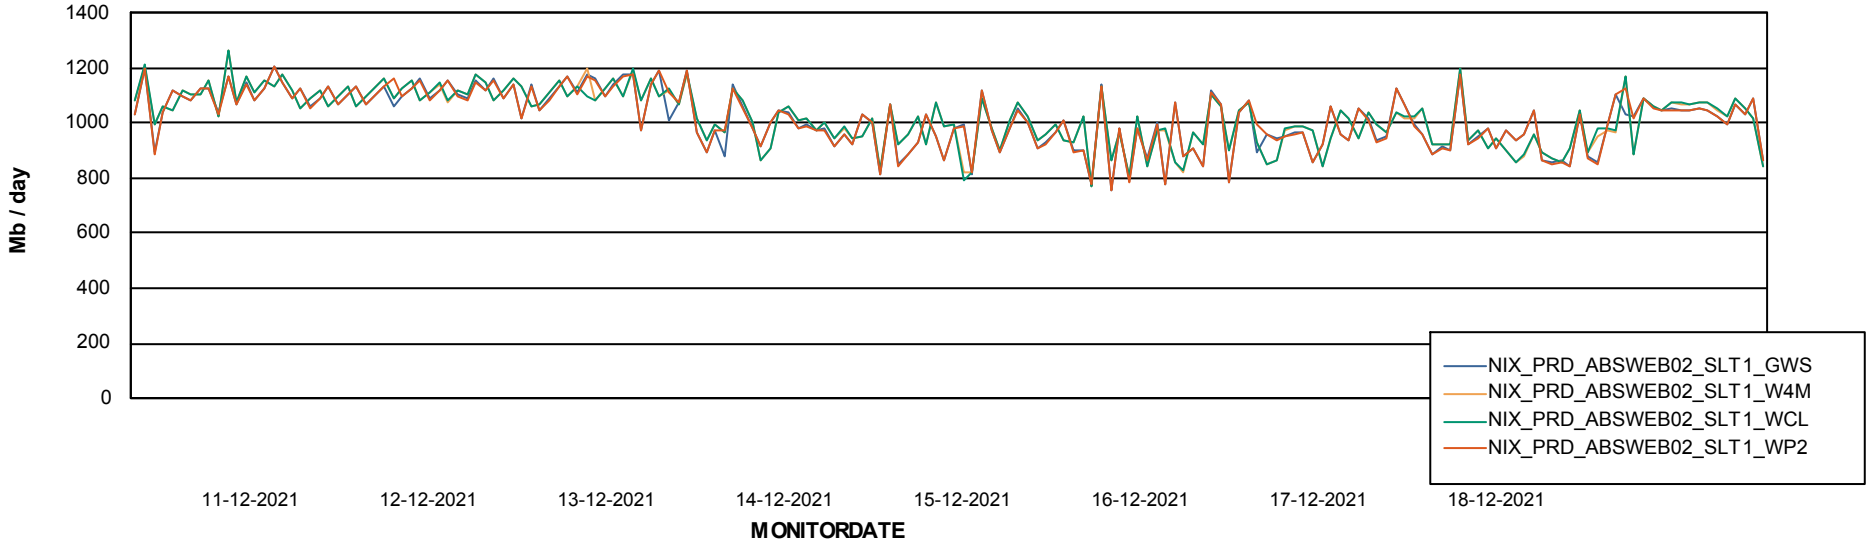

ABSSolute Application ReportServer Services

Avg memory used per ReportServer Service

Weekly SLA Customer Report

Customer NIX_Production
Database ID 51

ABSSolute Web Component Services

Avg memory used per ABS Web component