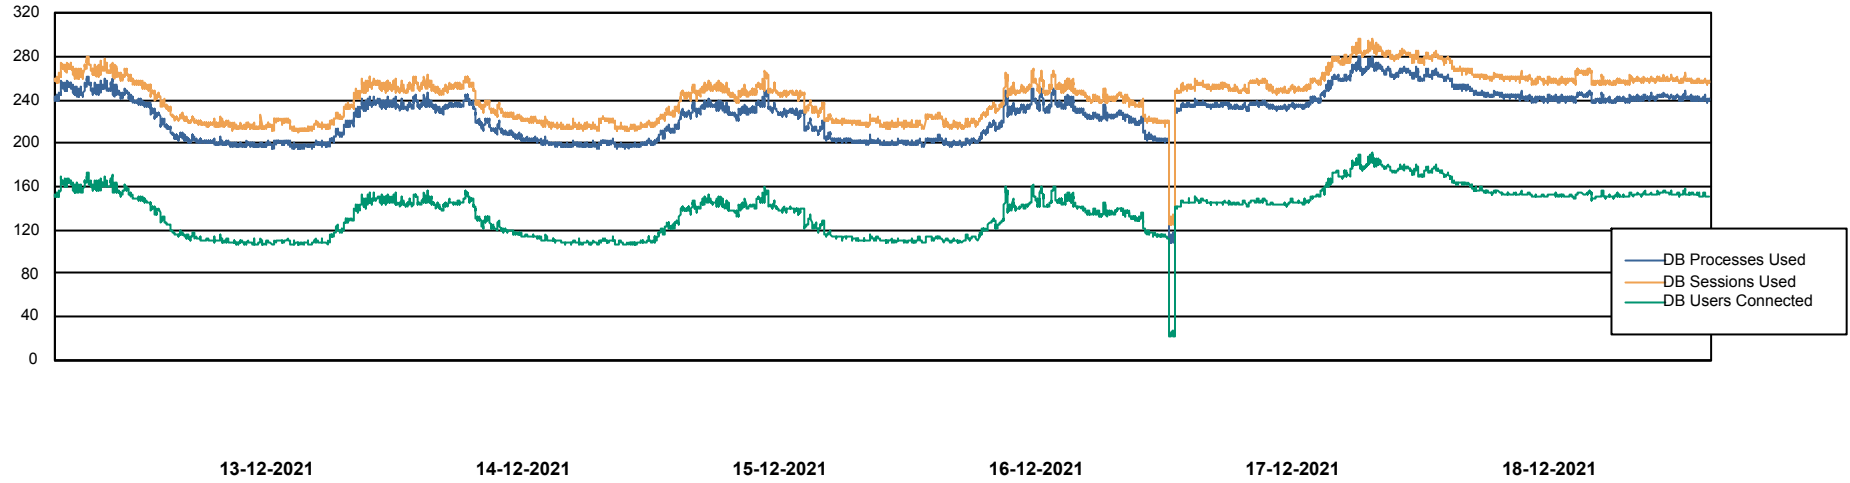

Weekly SLA Customer Report

Customer LTS(CleanLease)_Production
Database ID 126

Database Performance LTS_PROD_CLSABSBI01_BI

Weekly SLA Customer Report

Customer LTS(CleanLease)_Production
Database ID 126

Database Performance LTS_PROD_CLSABSD01_PRDB