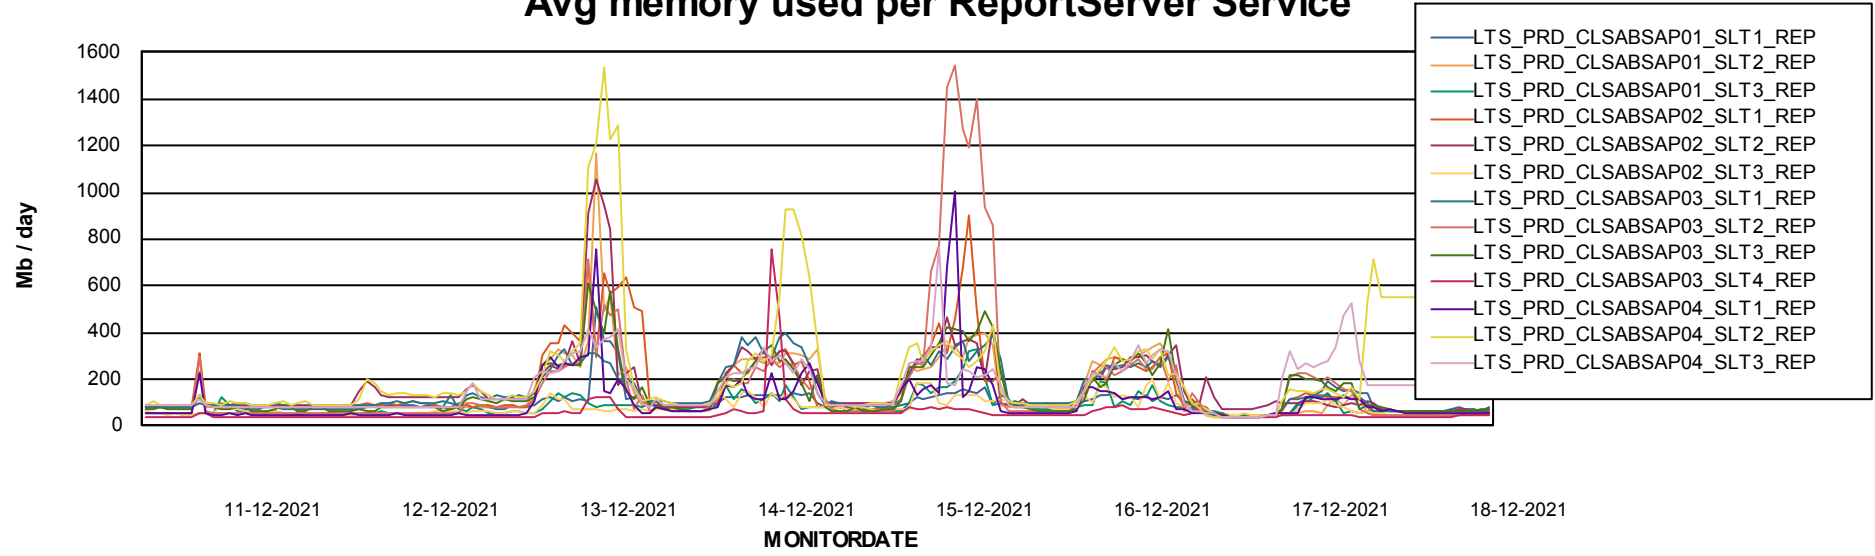

ABSSolute Application ReportServer Services

Avg memory used per ReportServer Service