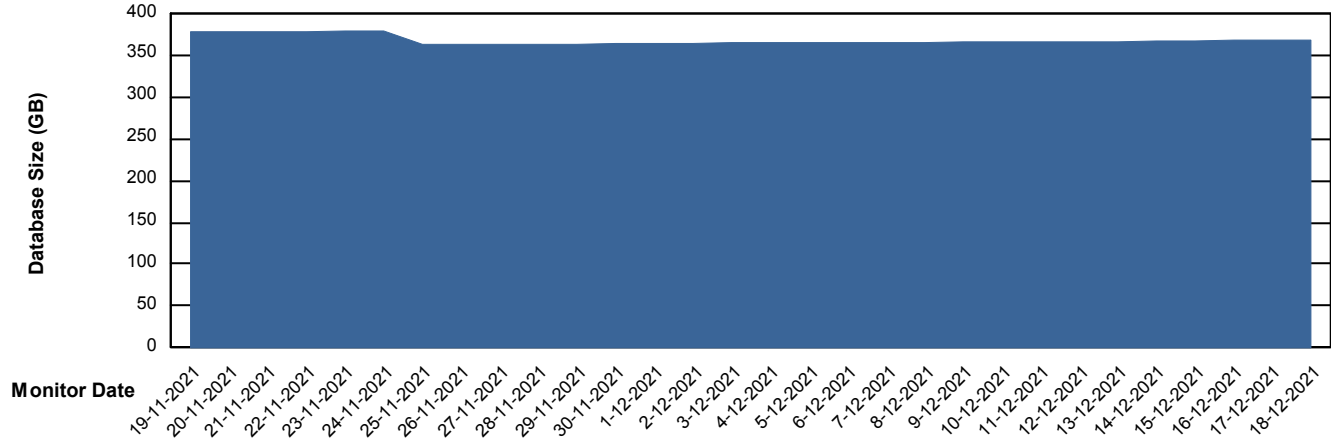

DATABASE SIZE LTS_PROD_CLSABSBI01_BI

Database growth over last month