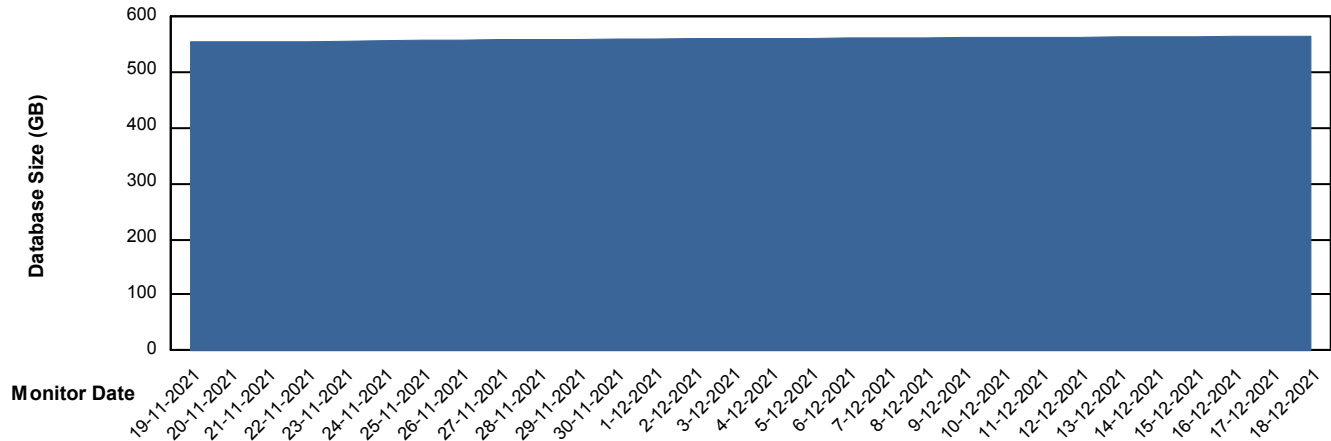

Customer LTS(CleanLease)_Production
Database ID 126

DATABASE SIZE LTS_PROD_CLSABSBI01_BI

Database growth over last month

DATABASE SIZE LTS_PROD_CLSABSDB01_PRDB

Database growth over last month

Weekly SLA Customer Report