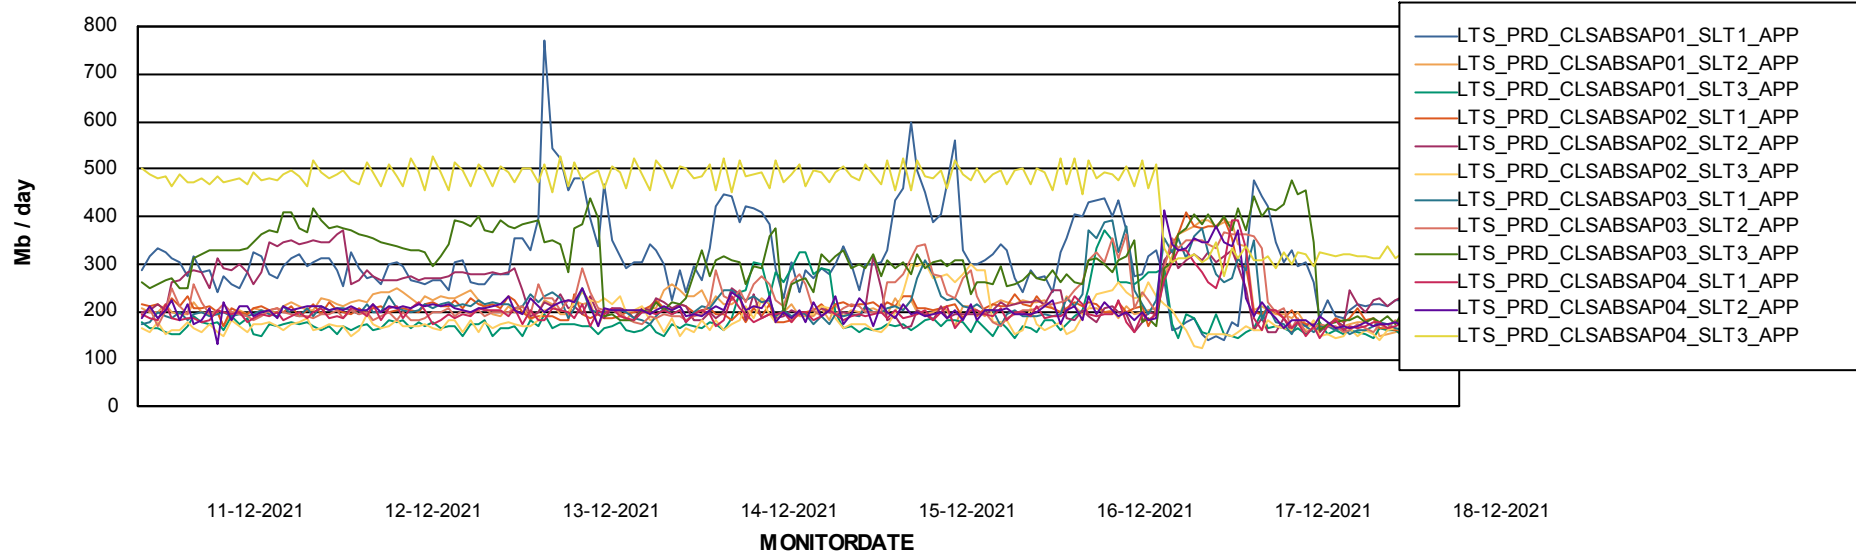

ABSSolute Application Server Services

Avg memory used per ABS Server Service