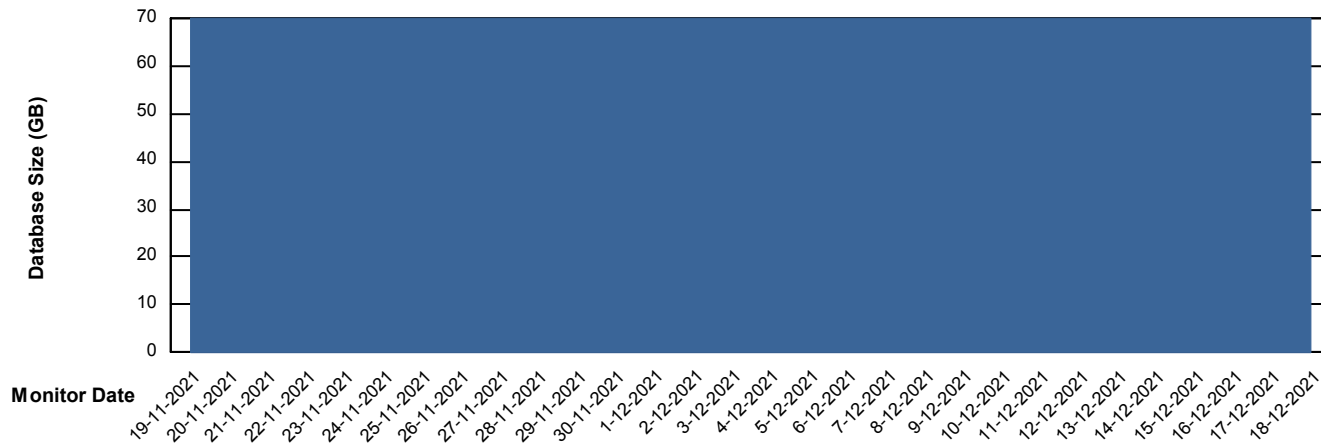

DATABASE SIZE KLA_TST_KLAHQORA04_DB

Database growth over last month