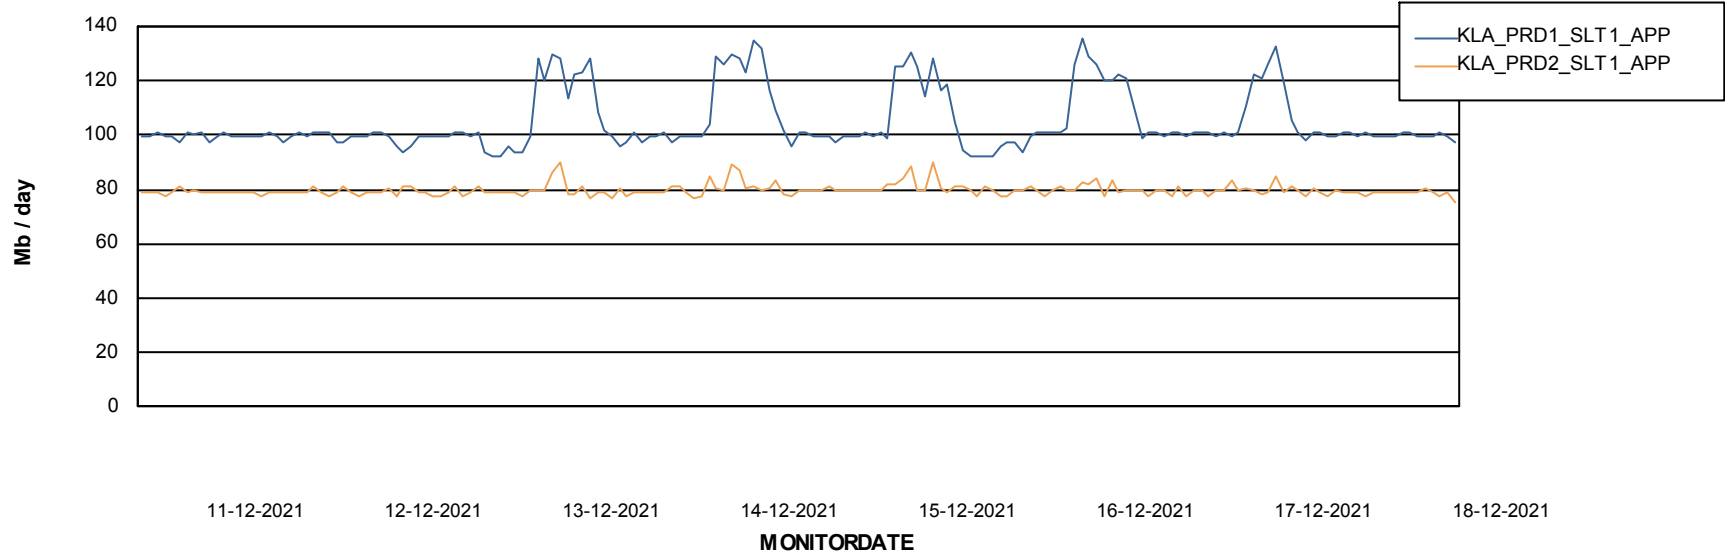

ABSSolute Application Server Services

Avg memory used per ABS Server Service