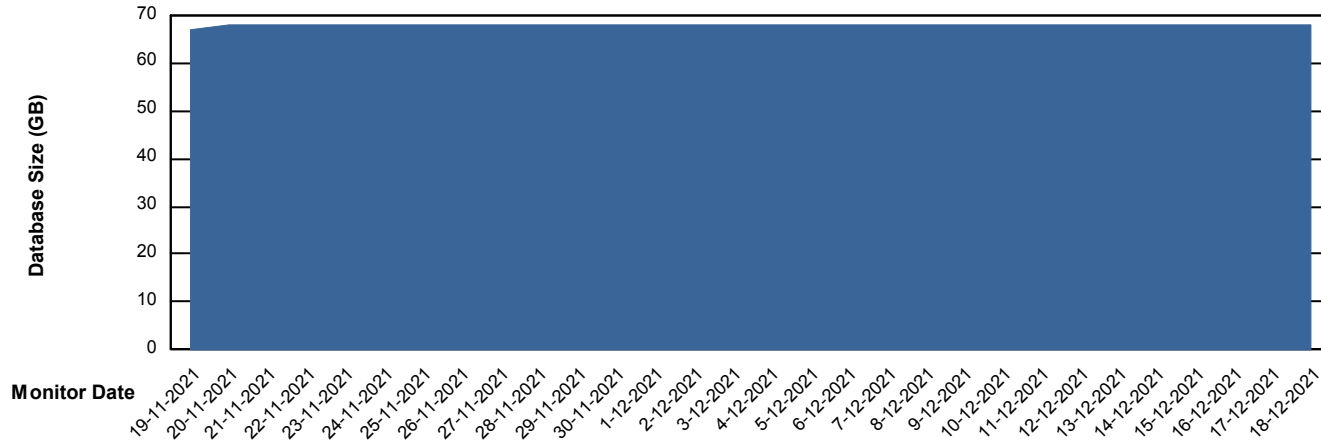

DATABASE SIZE KLA_PRD_KLAHQORA03_DB

Database growth over last month