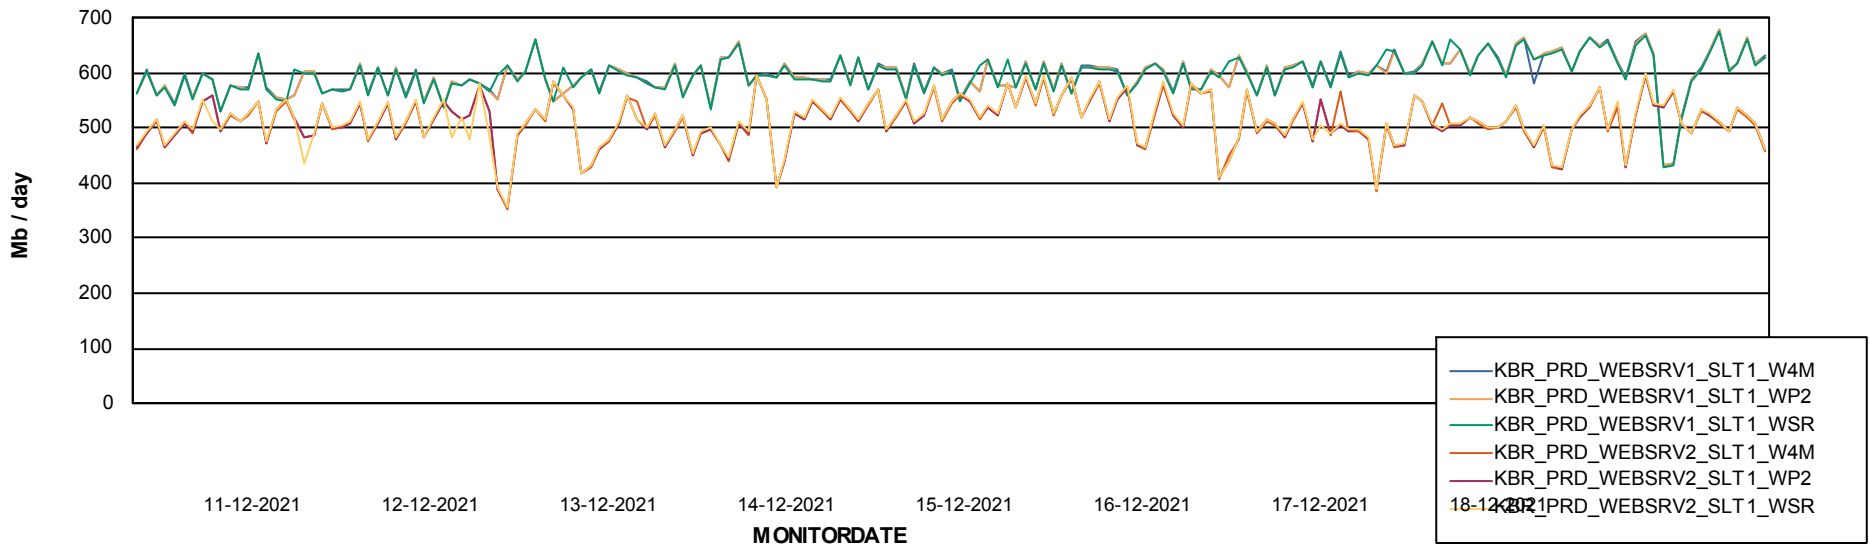

ABSSolute Web Component Services

Avg memory used per ABS Web component