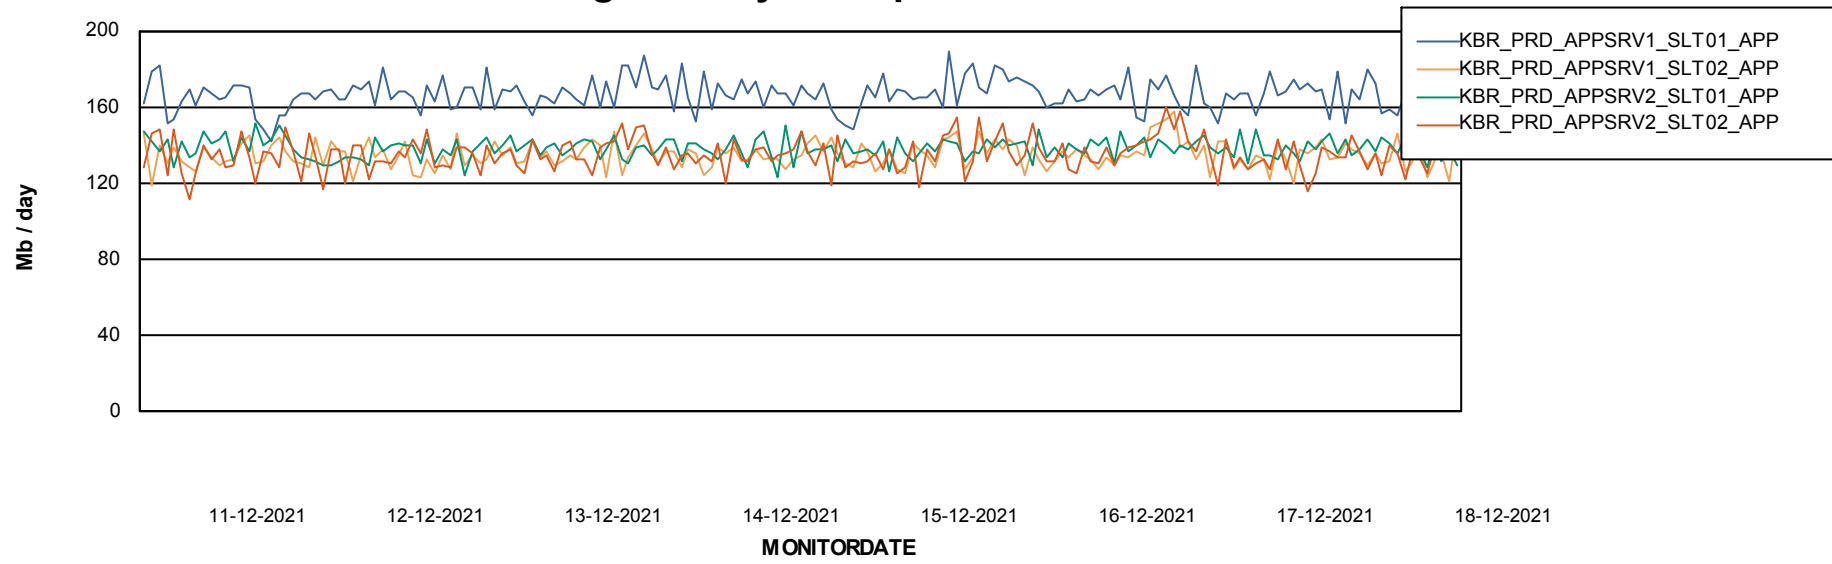

ABSSolute Application Server Services

Avg memory used per ABS Server Service