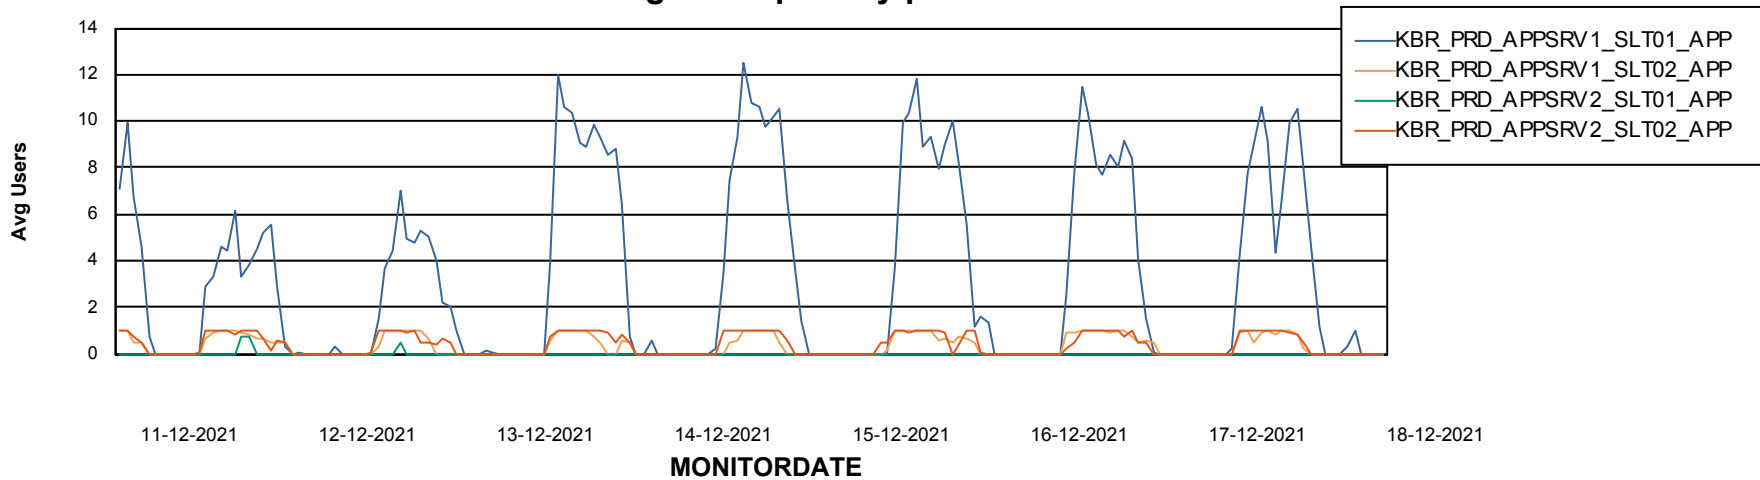

Avg users per day per ABS server