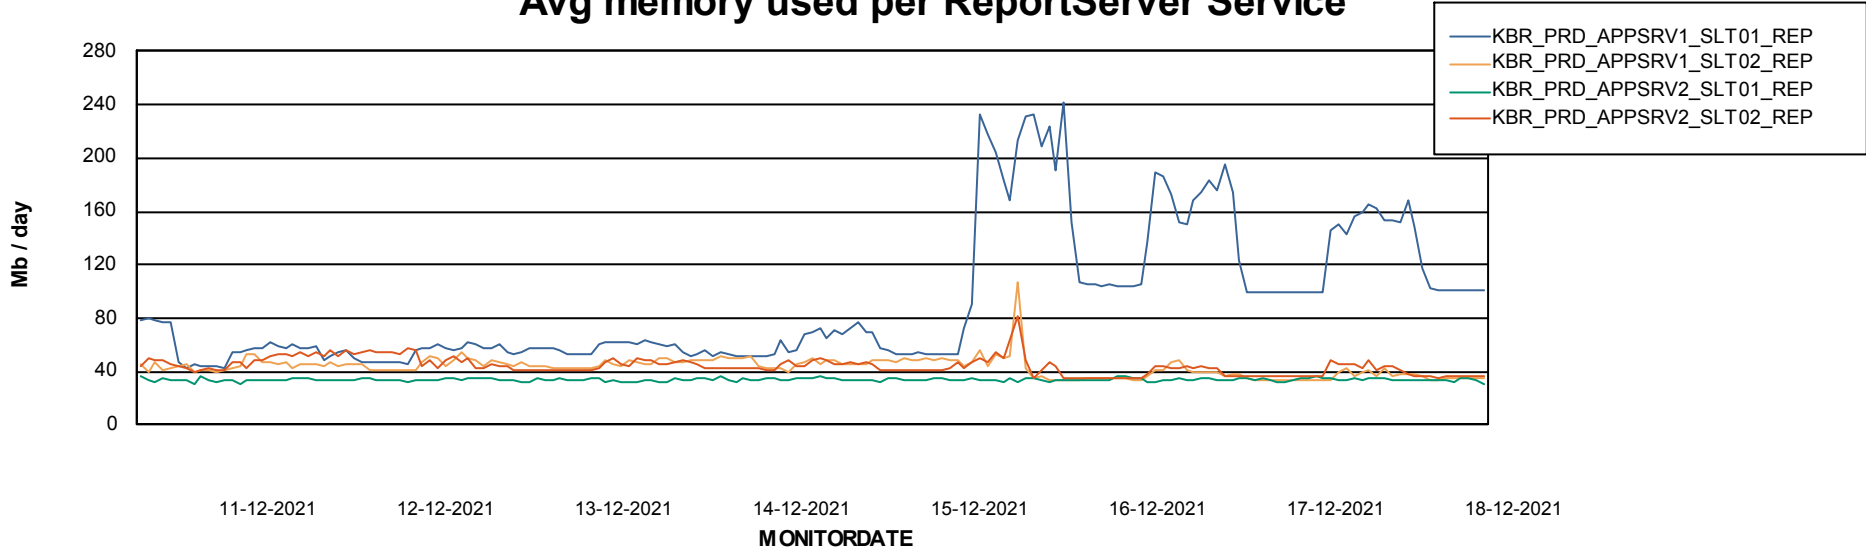

ABSSolute Application Server Services

Avg memory used per ReportServer Service