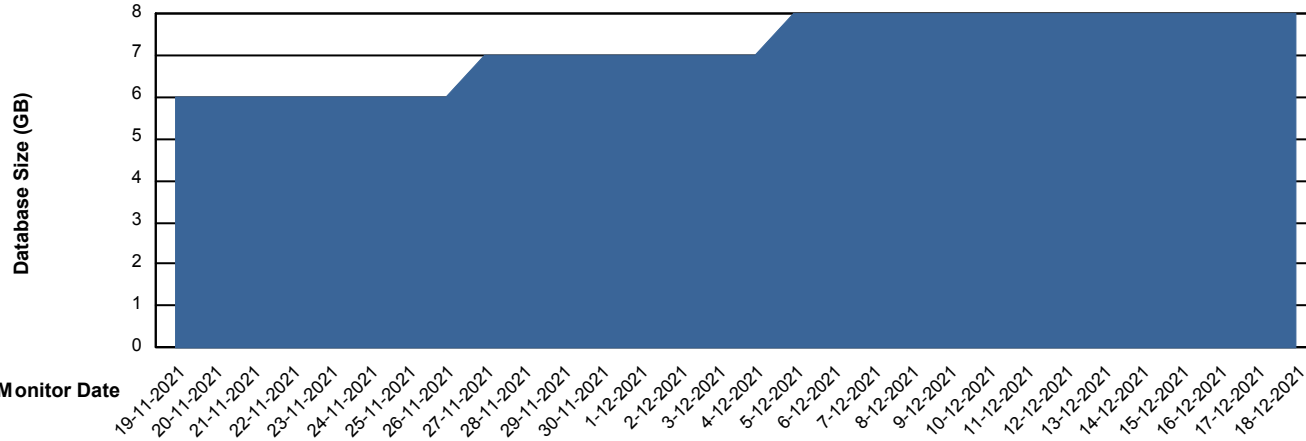

DATABASE SIZE KBR_PRD_DB-SRV1_DB

Database growth over last month