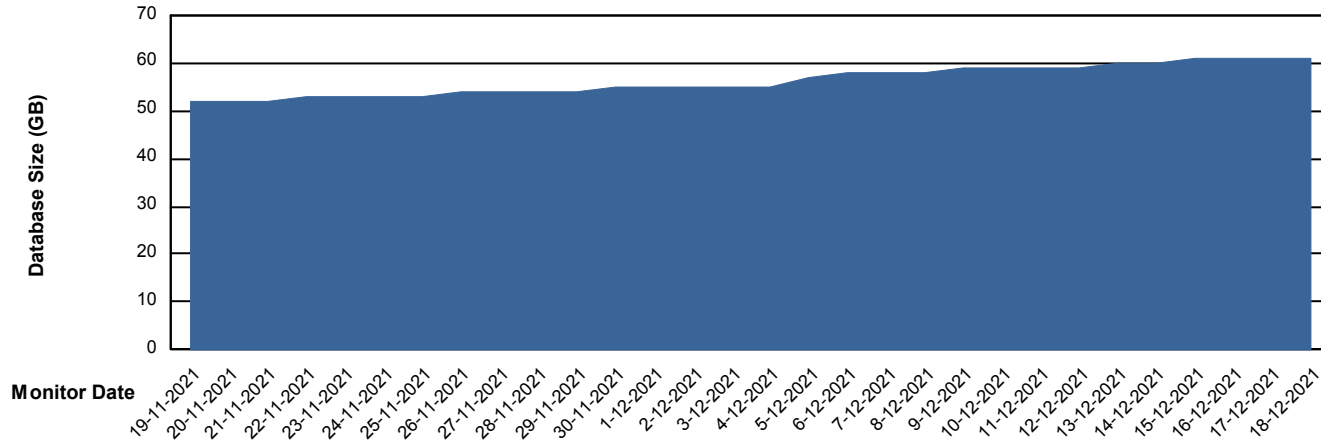

Weekly SLA Customer Report

Customer JSG_Production
Database ID 102

DATABASE SIZE JSG_PRD_PICARD_DB

Database growth over last month

DATABASE SIZE JSG_PRD_YAR

Database growth over last month

Weekly SLA Customer Report