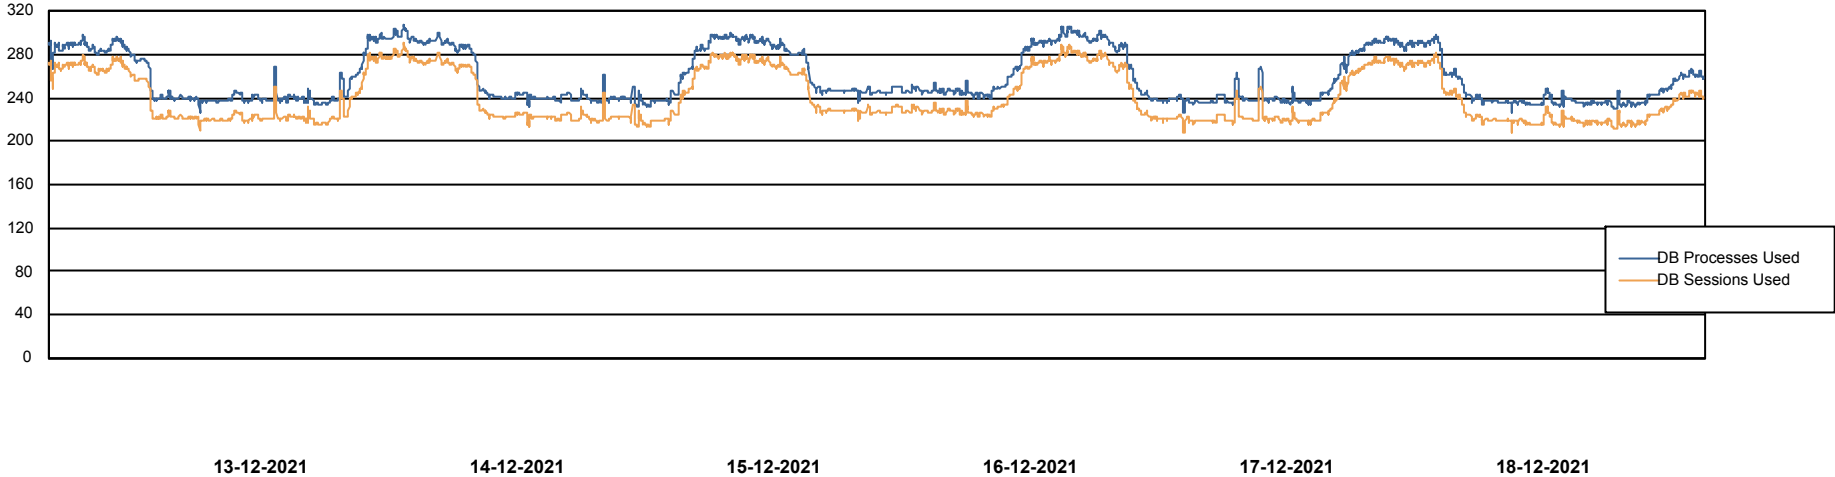

Weekly SLA Customer Report

Customer JSG_Production
 Database ID 102

Harddisk Usage JSG_PRD_YAR

	Free disk space on C: (%)	Total disk space on C: (Gb)	Used disk space on C: (Gb)	Free disk space on D: (%)	Total disk space on D: (Gb)	Used disk space on D: (Gb)
18-12-2021	31	149	103	63	750	276
17-12-2021	31	149	103	64	750	270
16-12-2021	31	149	103	65	750	262
15-12-2021	31	149	103	66	750	259
14-12-2021	32	149	102	65	750	261
13-12-2021	32	149	102	66	750	259
12-12-2021	31	149	103	65	750	259

Weekly SLA Customer Report

Customer JSG_Production
Database ID 102

Database Performance JSG_PRD_PICARD_DB

DB Processes Max 0
DB Processes Max 4
DB Processes Max 1,000

Weekly SLA Customer Report

Customer JSG_Production
Database ID 102