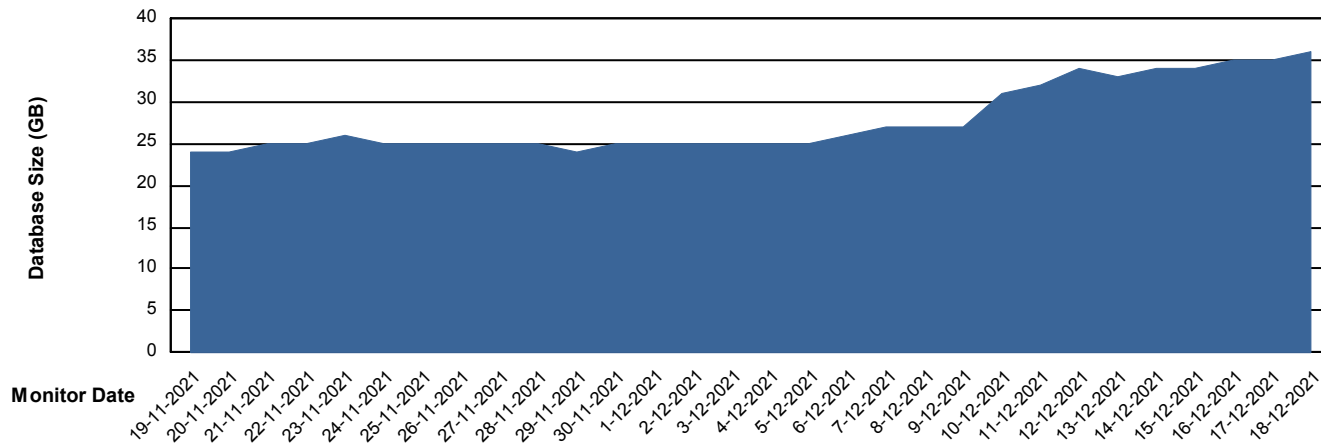

Weekly SLA Customer Report

Customer JSG_Production
Database ID 102

DATABASE SIZE JSG_PRD_PICARD_DB

Database growth over last month

DATABASE SIZE JSG_PRD_YAR

Database growth over last month

Weekly SLA Customer Report