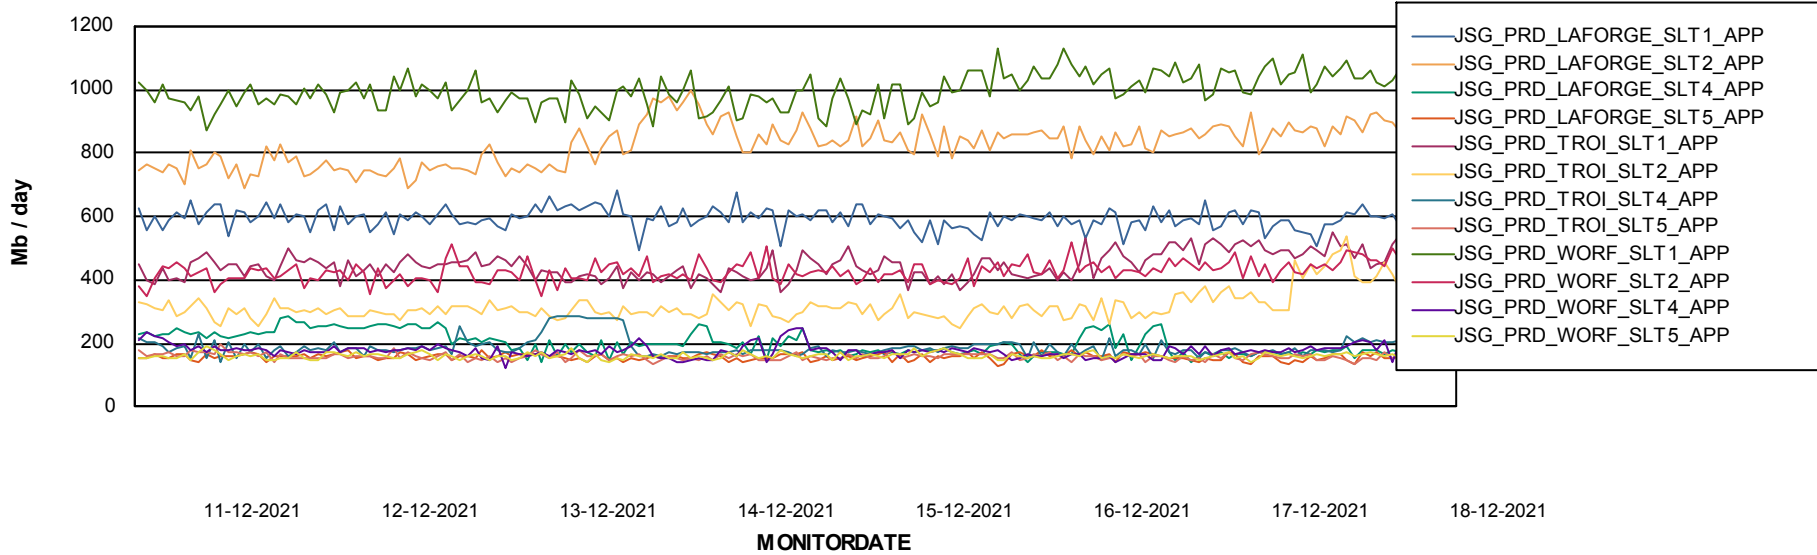

ABSSolute Application Server Services

Avg memory used per ABS Server Service