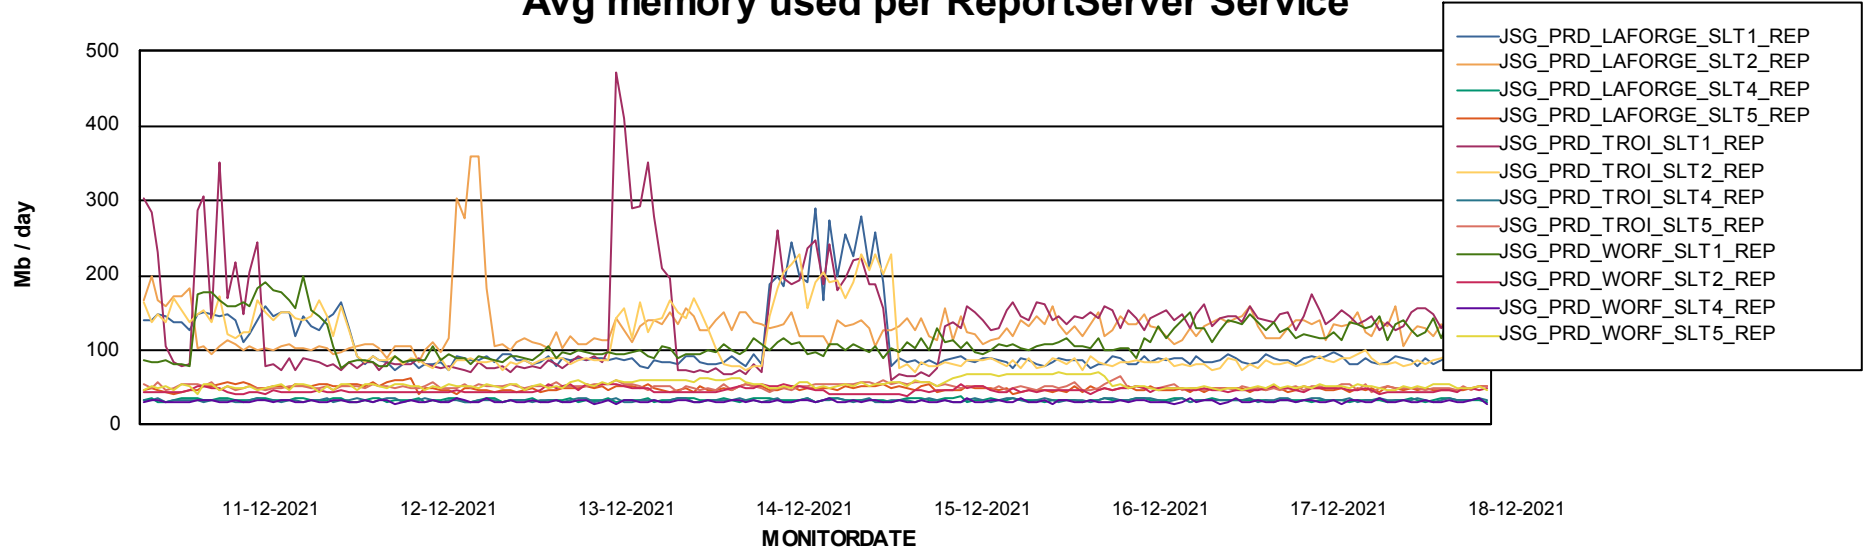

ABSSolute Application ReportServer Services

Avg memory used per ReportServer Service