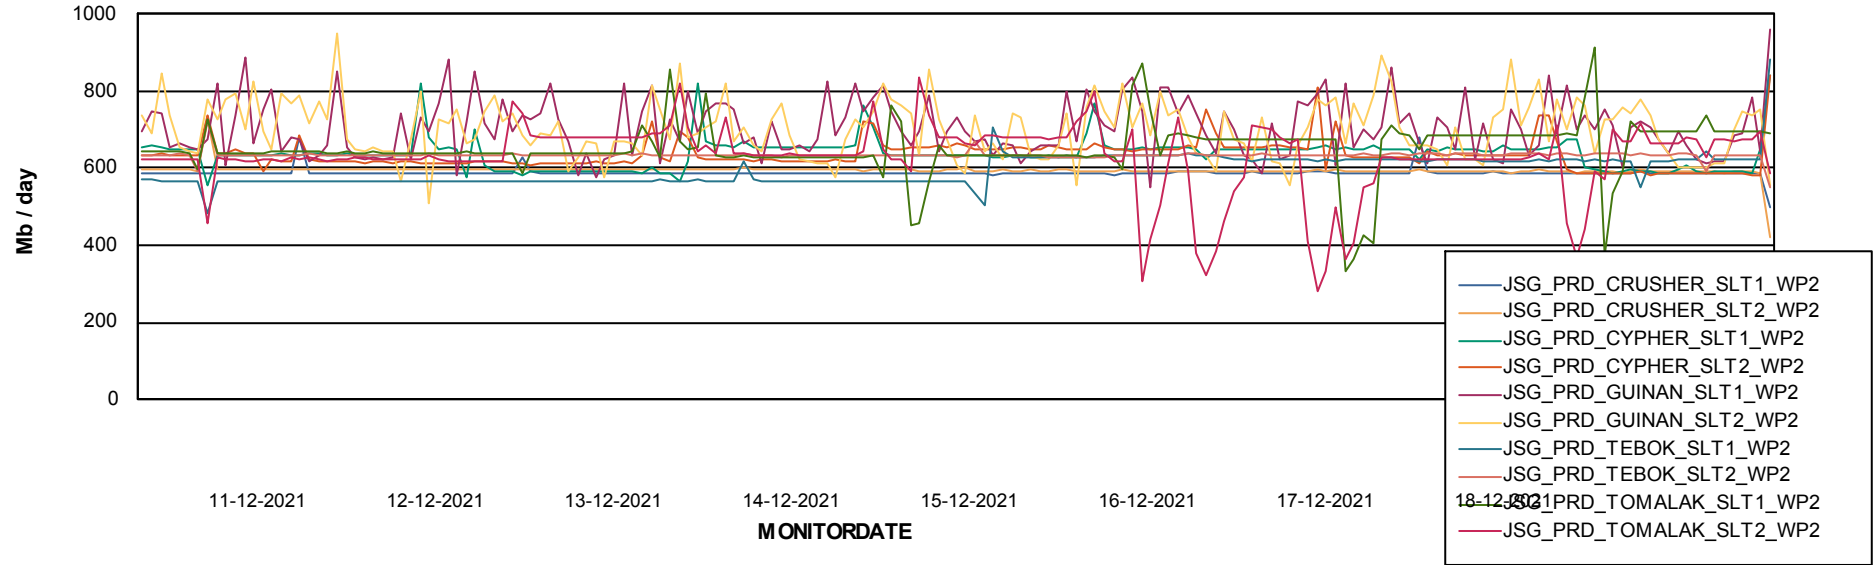

ABSSolute Application ReportServer Services

Avg memory used per ReportServer Service

Weekly SLA Customer Report

Customer JSG_Production
Database ID 102

ABSSolute Web Component Services

Avg memory used per ABS Web component