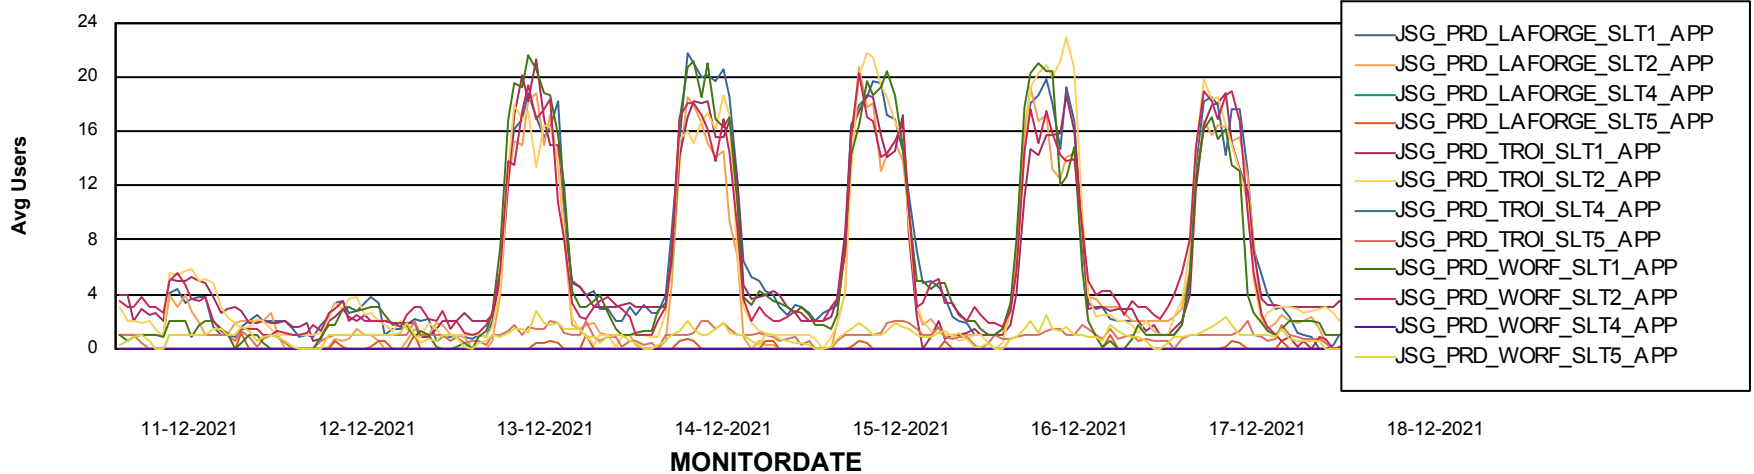

Weekly SLA Customer Report

Customer JSG_Production
Database ID 102

BI last ETL error for	JSG_PRD_YAR
wo, 15-12-2021	None
zo, 12-12-2021	ORA-64203: Destination buffer too small to hold CLOB data after character set conversion.ORA-02063: preceding line from ABSSOLUTE_LOCATION
di, 14-12-2021	None
vr, 17-12-2021	None
ma, 13-12-2021	ORA-64203: Destination buffer too small to hold CLOB data after character set conversion.ORA-02063: preceding line from ABSSOLUTE_LOCATION
di, 14-12-2021	None
za, 18-12-2021	None
za, 18-12-2021	None
zo, 12-12-2021	None
ma, 13-12-2021	None
zo, 12-12-2021	None
do, 16-12-2021	None
wo, 15-12-2021	None
ma, 13-12-2021	None
vr, 17-12-2021	None
do, 16-12-2021	None

Weekly SLA Customer Report

Customer JSG_Production
Database ID 102

ABSSolute Application Server Services

Avg memory used per ABS Server Service

Avg users per day per ABS server

Weekly SLA Customer Report

Customer JSG_Production
Database ID 102