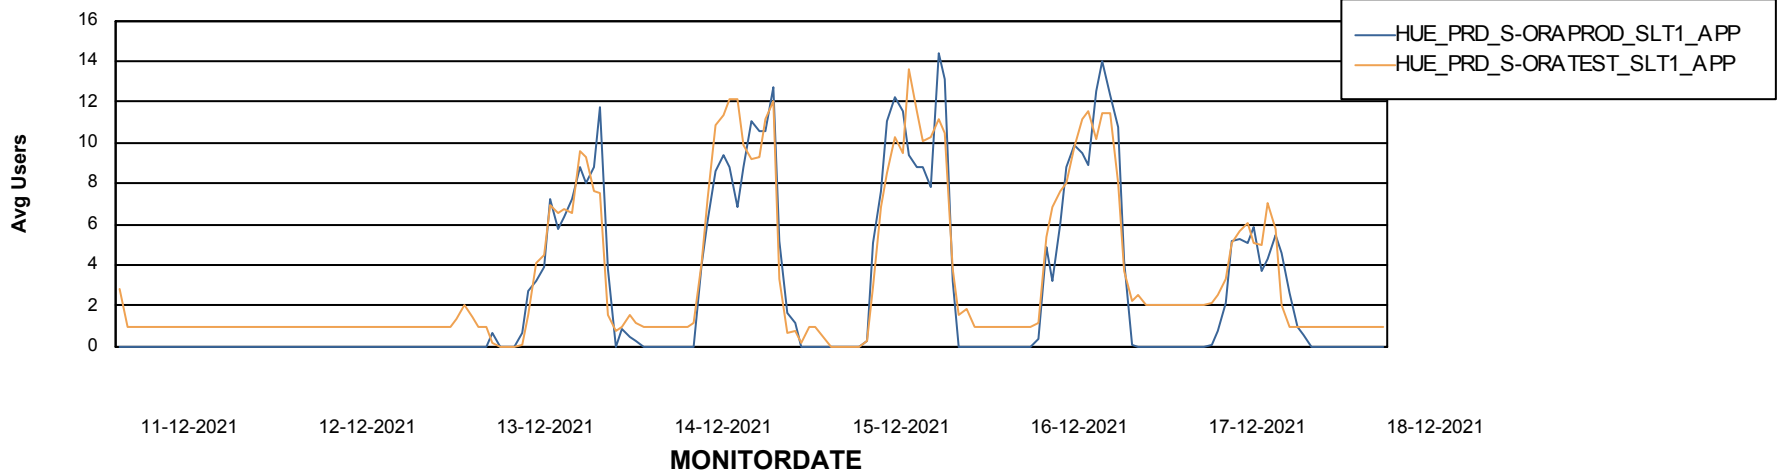

Weekly SLA Customer Report

Customer HUE_Production
Database ID 104

ABSSolute Application Server Services

Avg memory used per ABS Server Service

Avg users per day per ABS server

Weekly SLA Customer Report

Customer HUE_Production
Database ID 104