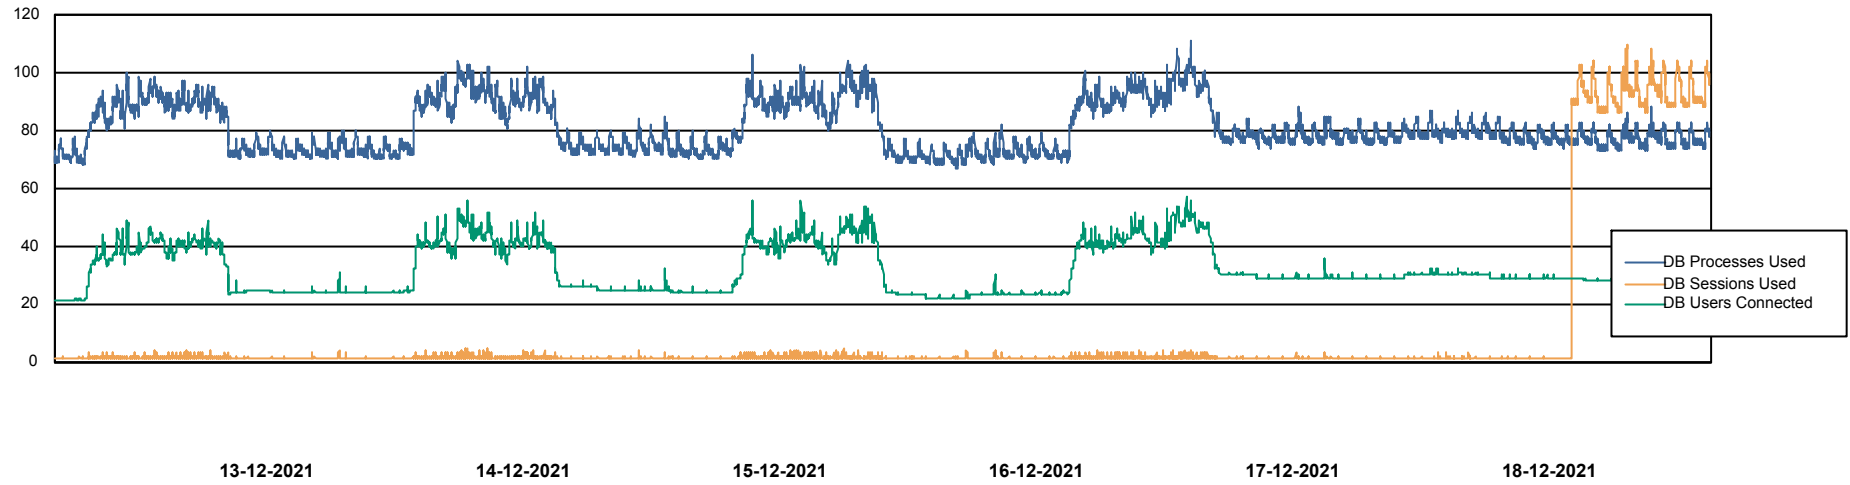

Weekly SLA Customer Report

Customer HUE_Production
Database ID 104

Database Performance HUE_PRD_S-ORABI_DB

Weekly SLA Customer Report

Customer HUE_Production
Database ID 104

Database Performance HUE_PRD_S-ORAPROD_DB