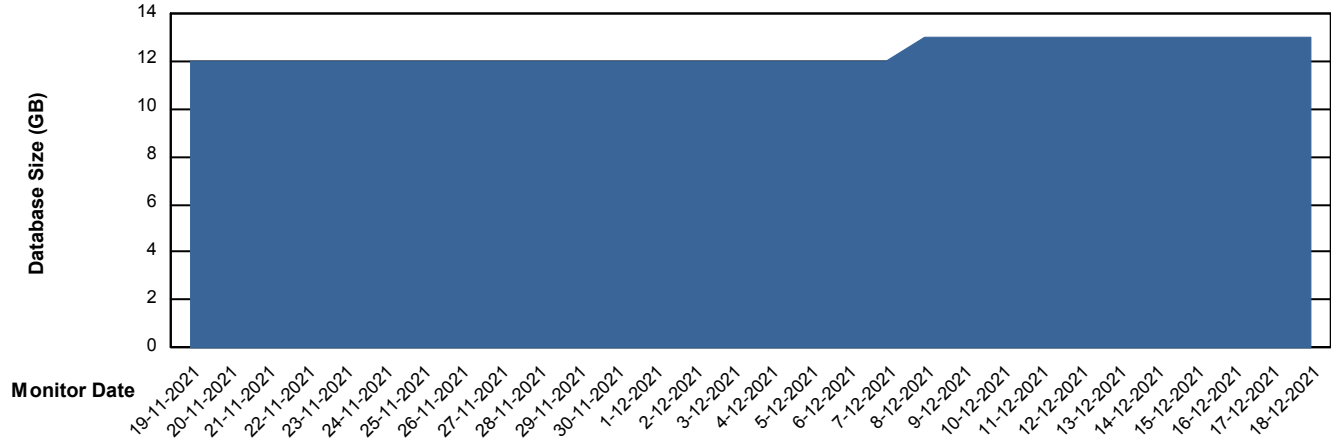

DATABASE SIZE HUE_PRD_S-ORABI_DB

Database growth over last month