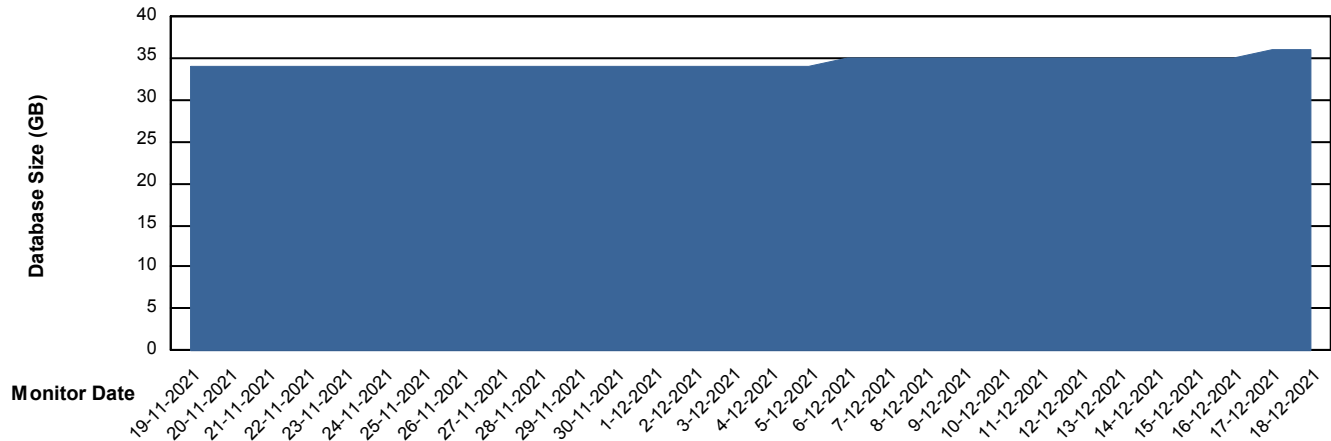

DATABASE SIZE HUE_PRD_S-ORAPROD_DB

Database growth over last month