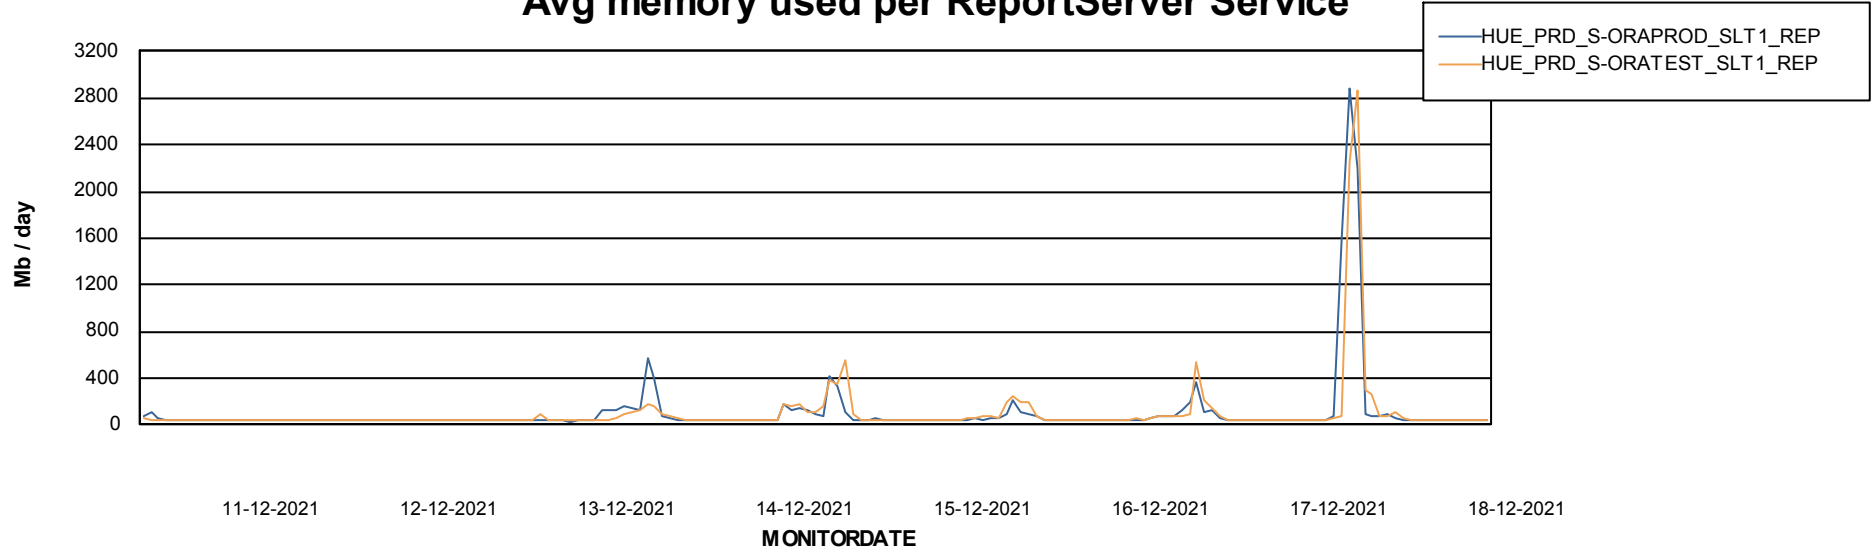

ABSSolute Application ReportServer Services

Avg memory used per ReportServer Service