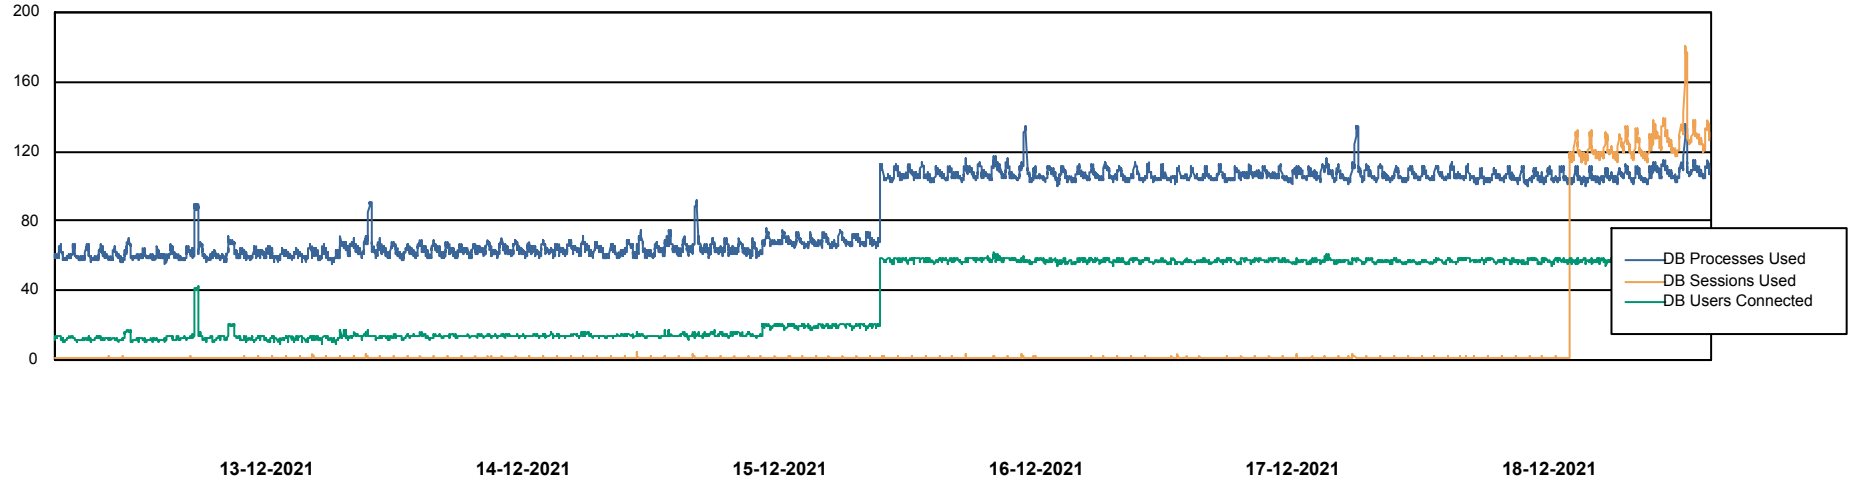

Database Performance HUE_PRD_S-ORABI_DB