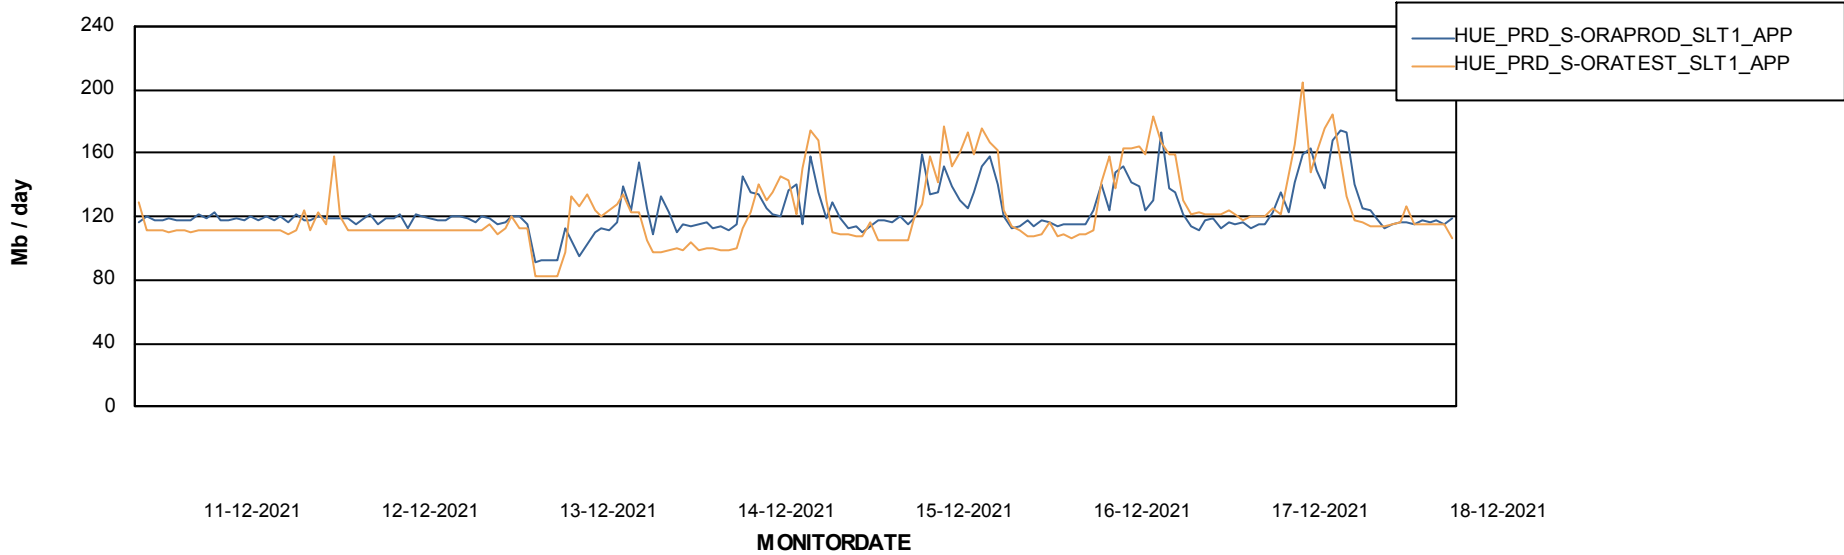

ABSSolute Application Server Services

Avg memory used per ABS Server Service