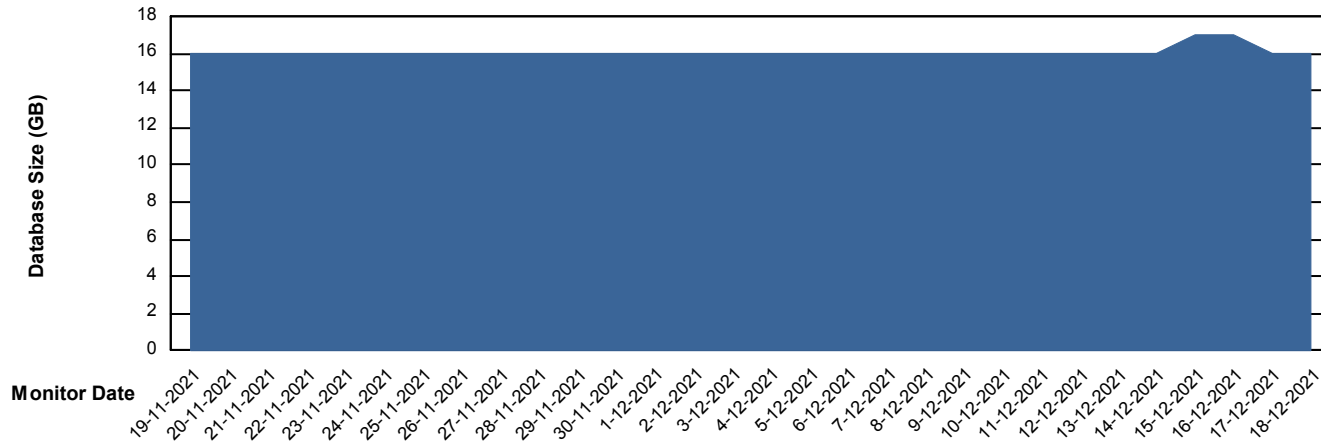

DB Processes Max 1,000

Weekly SLA Customer Report

Customer EUT_Production
Database ID 114

DATABASE SIZE EUT_EUP_PRD_URVINA22T_DB

Database growth over last month

DATABASE SIZE EUT_URM_PRD_URVINA26_DB

Database growth over last month