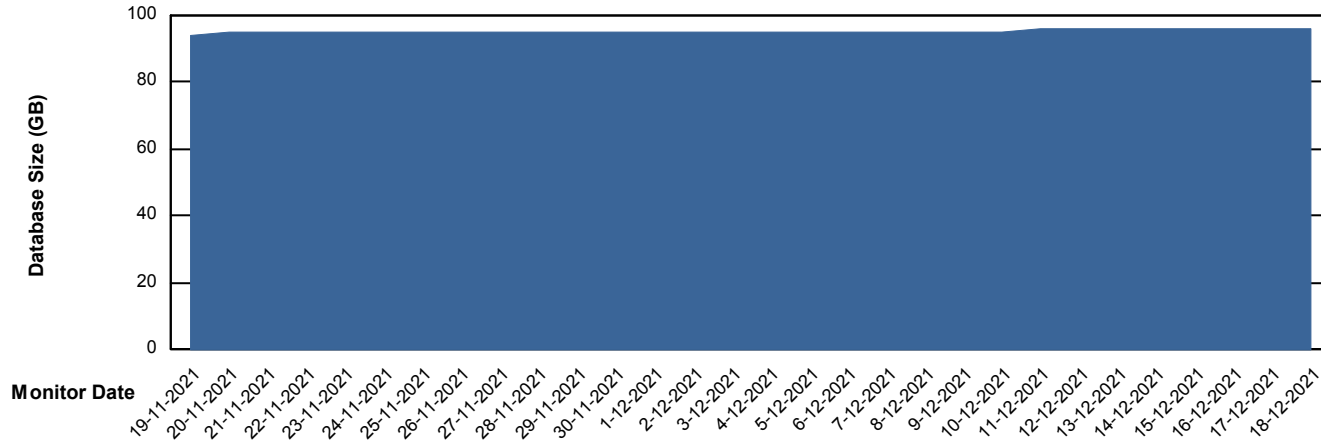

DB Processes Max 1,000

Weekly SLA Customer Report

Customer EUT_Production
Database ID 114

DATABASE SIZE EUT_EUP_PRD_URVINA22T_DB

Database growth over last month

DATABASE SIZE EUT_URM_PRD_URVINA26_DB

Database growth over last month