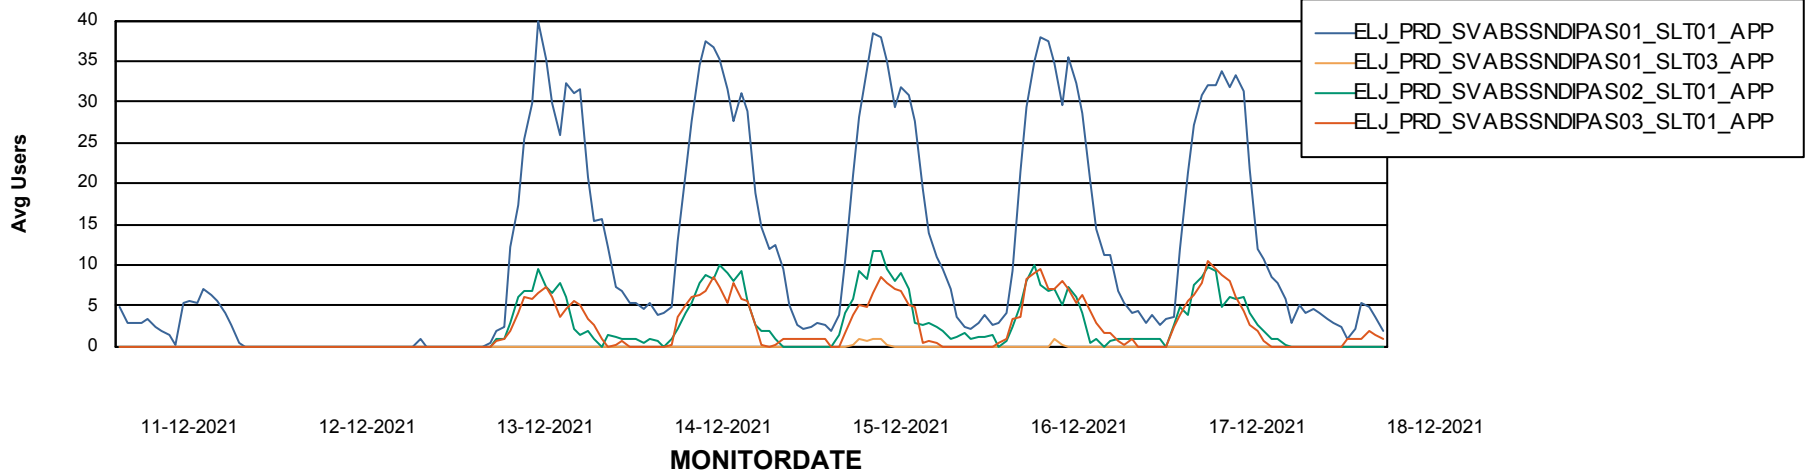

Avg users per day per ABS server