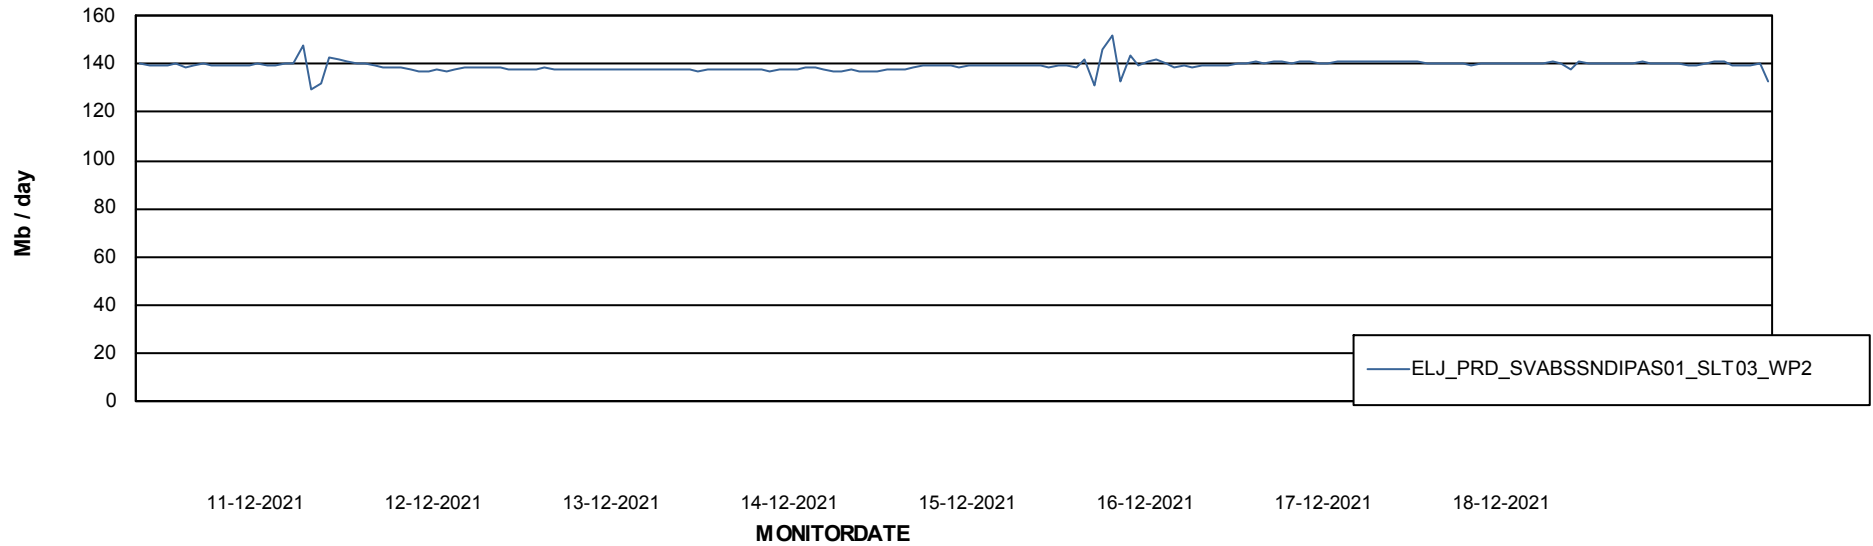

ABSSolute Web Component Services

Avg memory used per ABS Web component