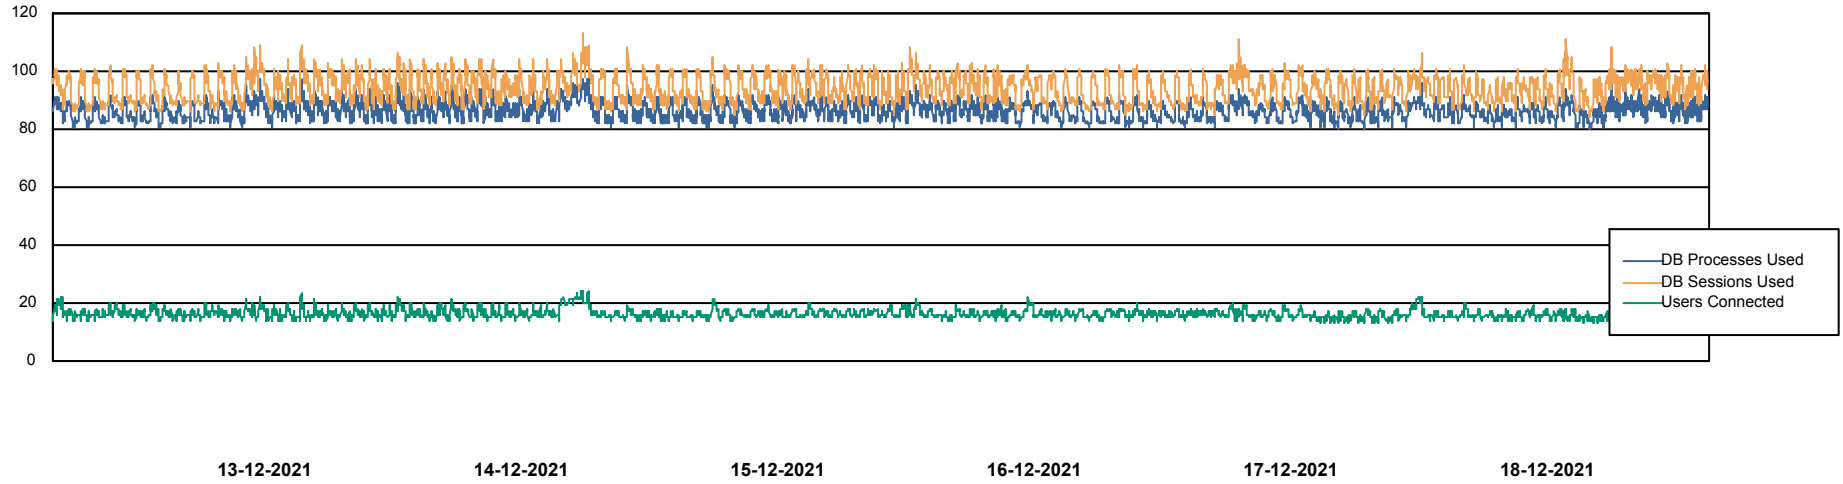

Database Performance ELJDB_PRD_BI

DB Processes Max 1,000
DB Sessions Max 1,524