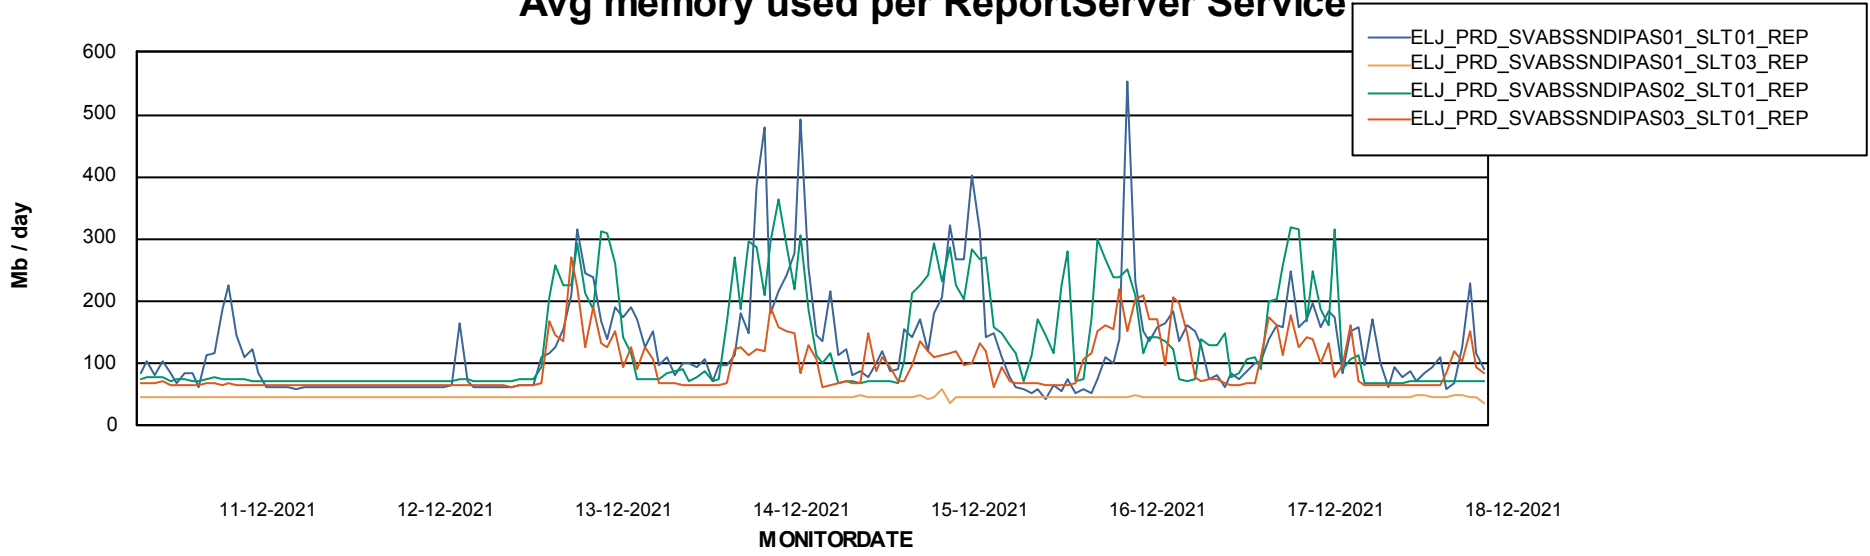

ABSSolute Application ReportServer Services

Avg memory used per ReportServer Service