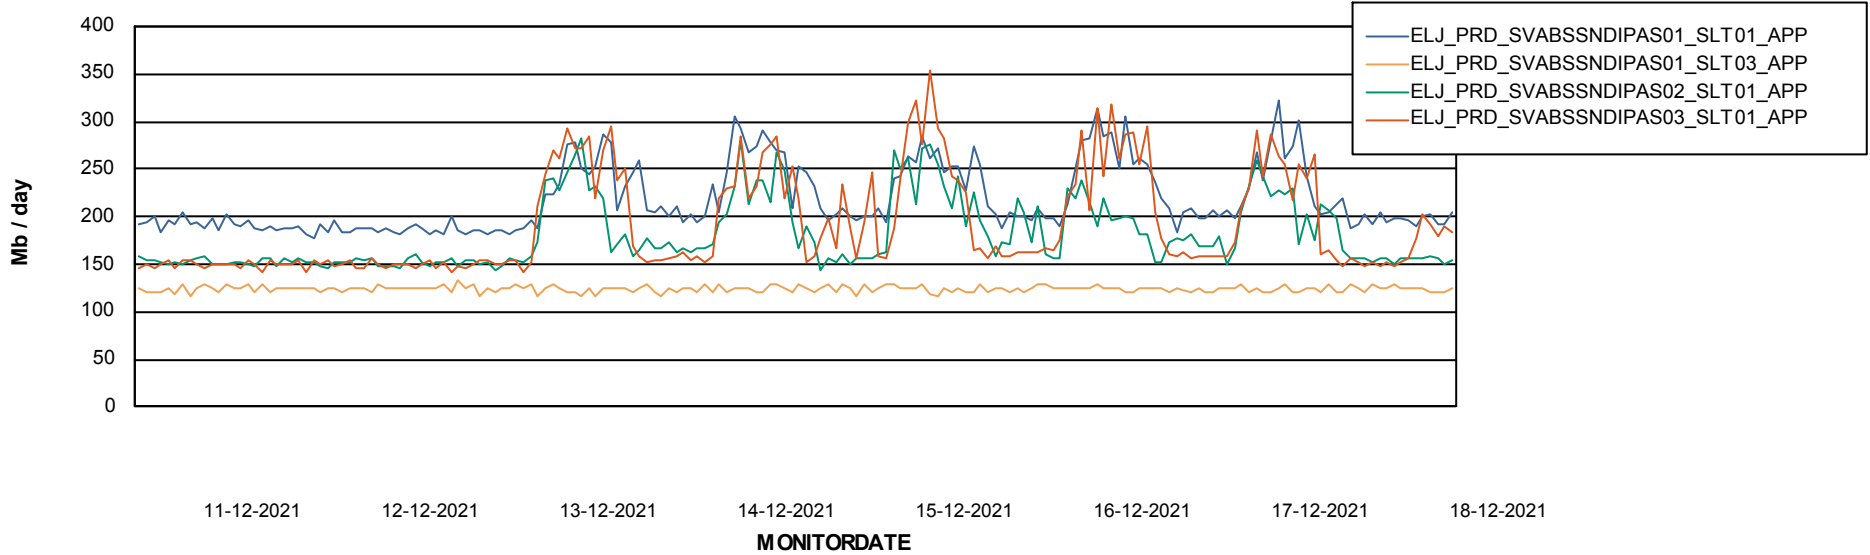

ABSSolute Application Server Services

Avg memory used per ABS Server Service