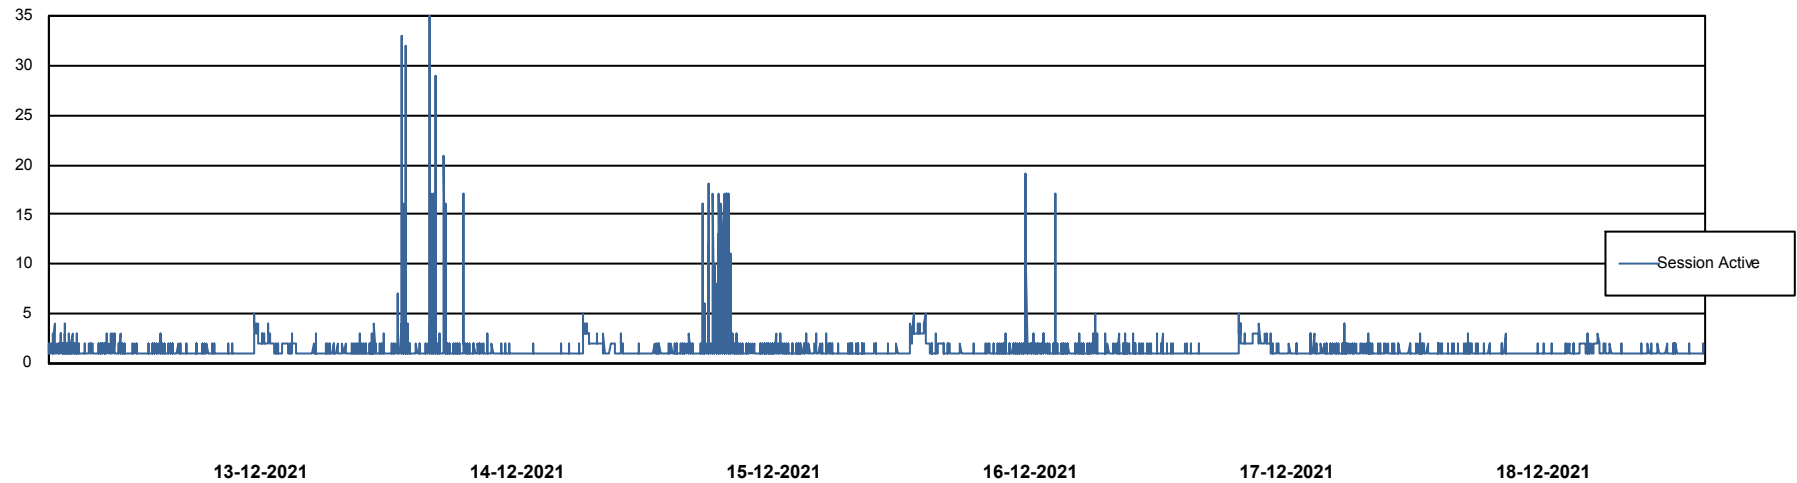

Database Performance ELJDB_Production

DB Processes Max 600
DB Sessions Max 924