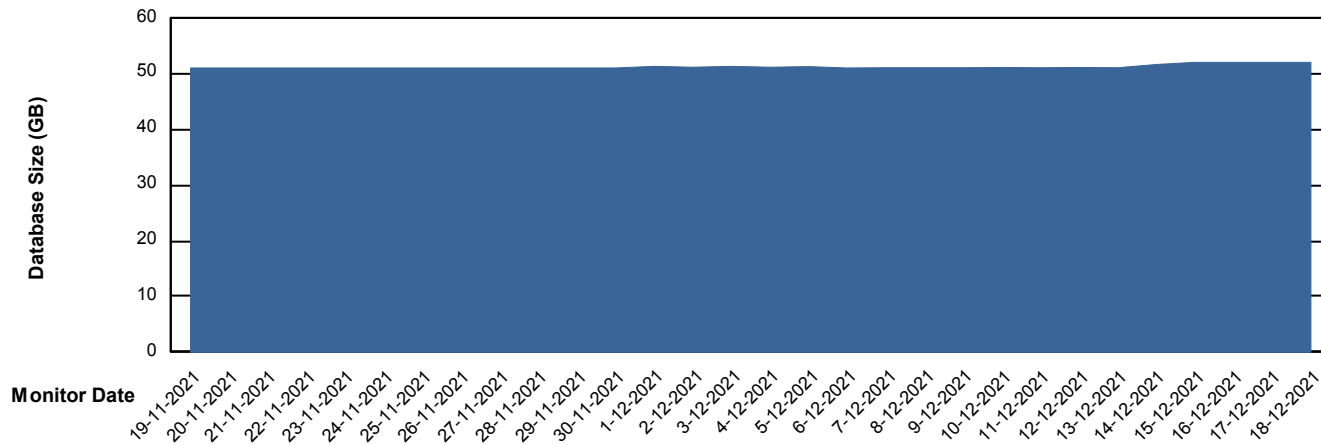

DATABASE SIZE ELJDB_Production

Database growth over last month