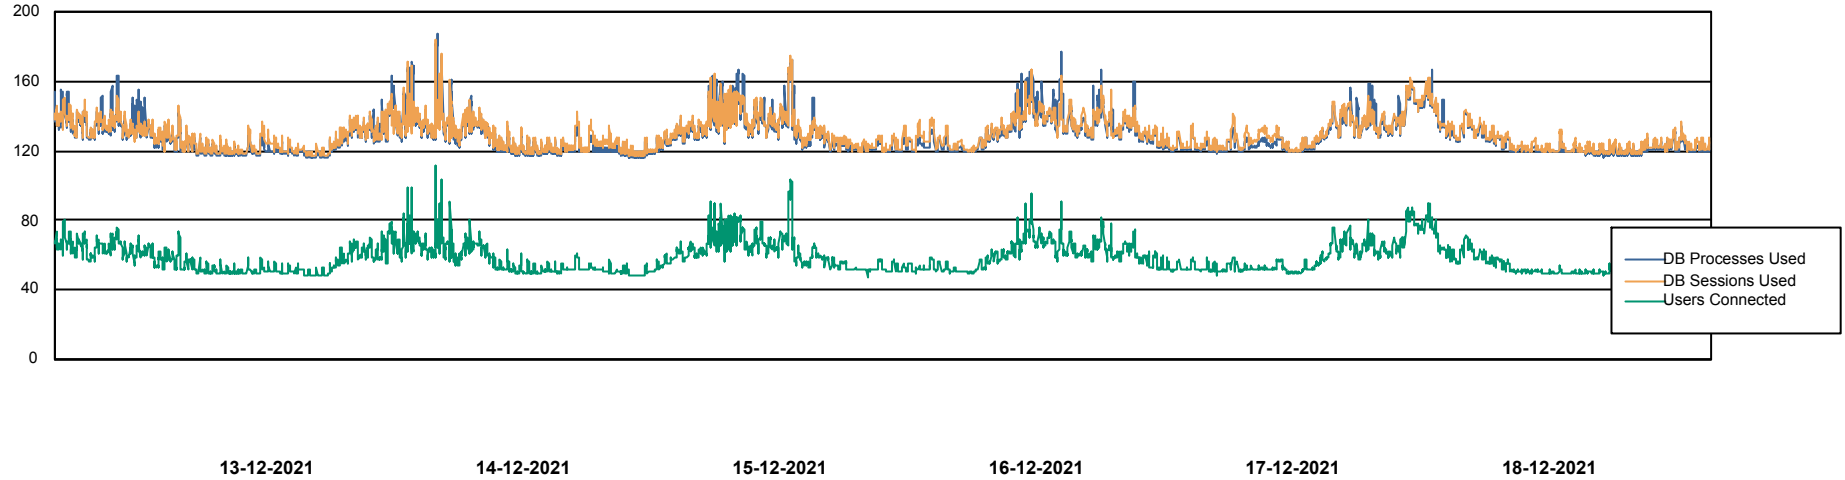

Database Performance ELJDB_Production

DB Processes Max 600
DB Sessions Max 924