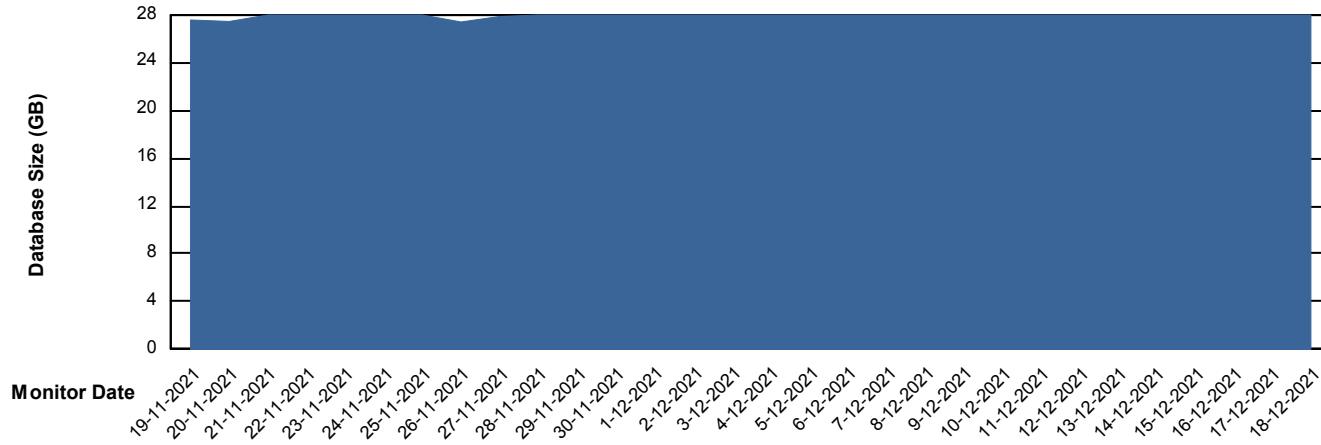

DATABASE SIZE ELJDB_PRD_BI

Database growth over last month