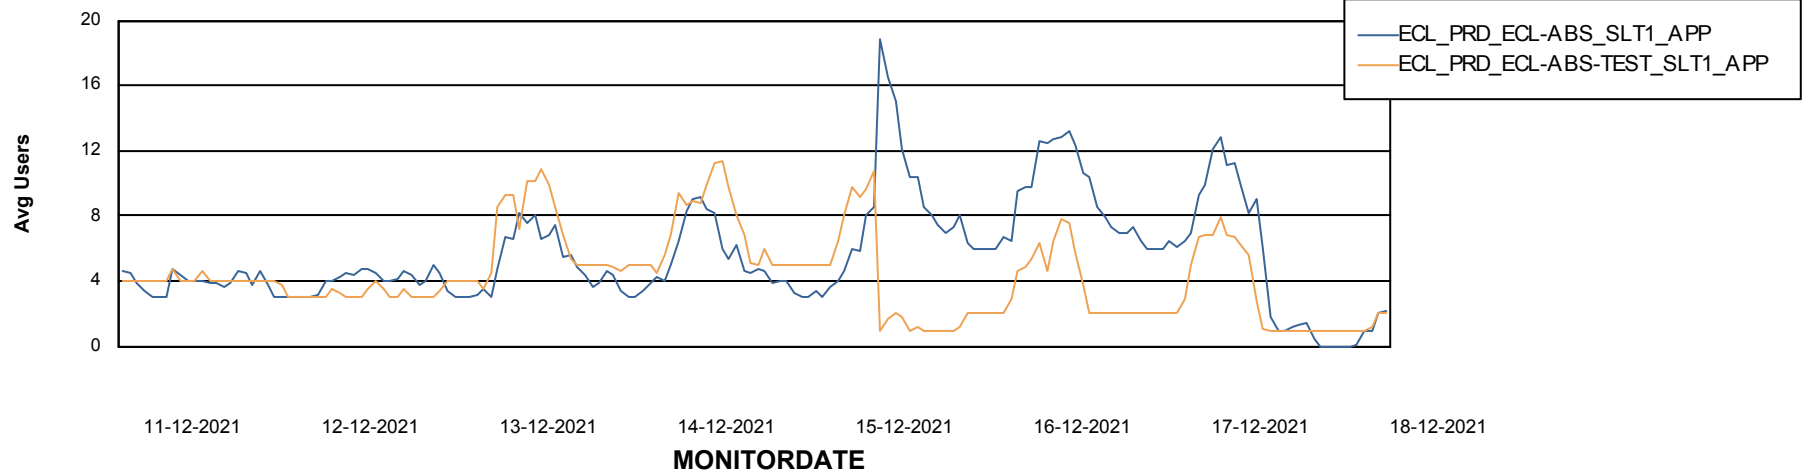

Avg users per day per ABS server