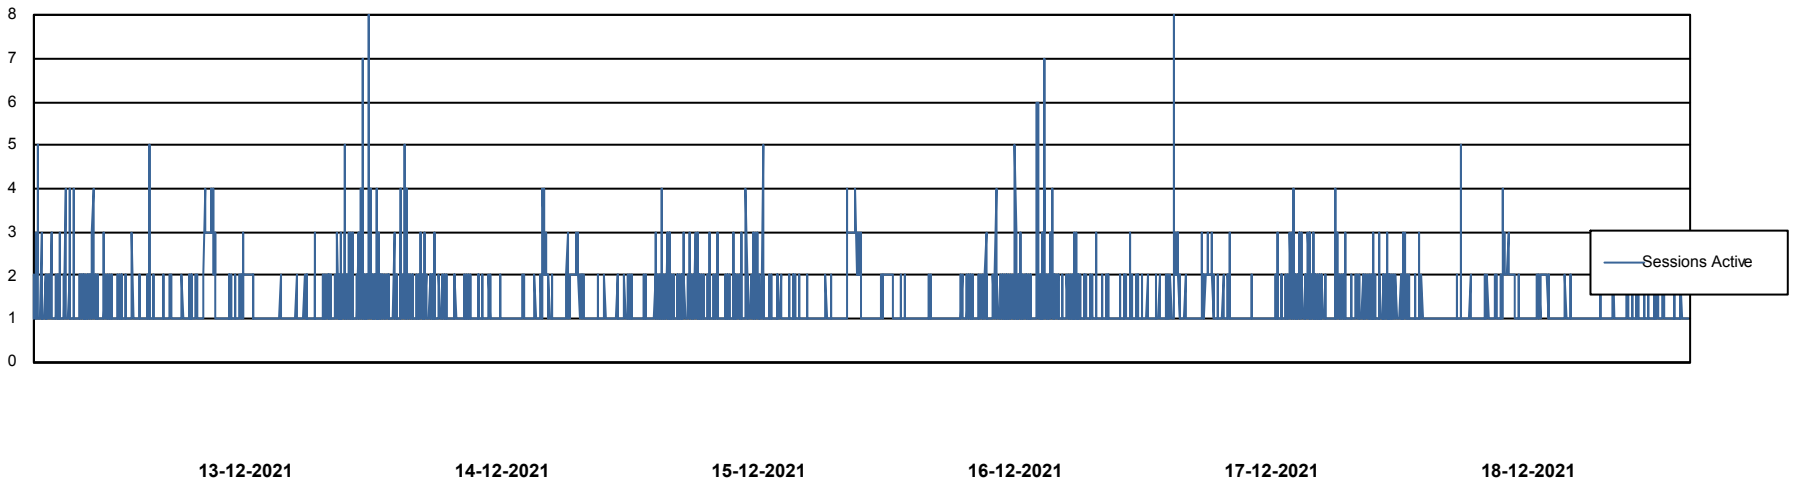

Database Performance ECLDB_Production