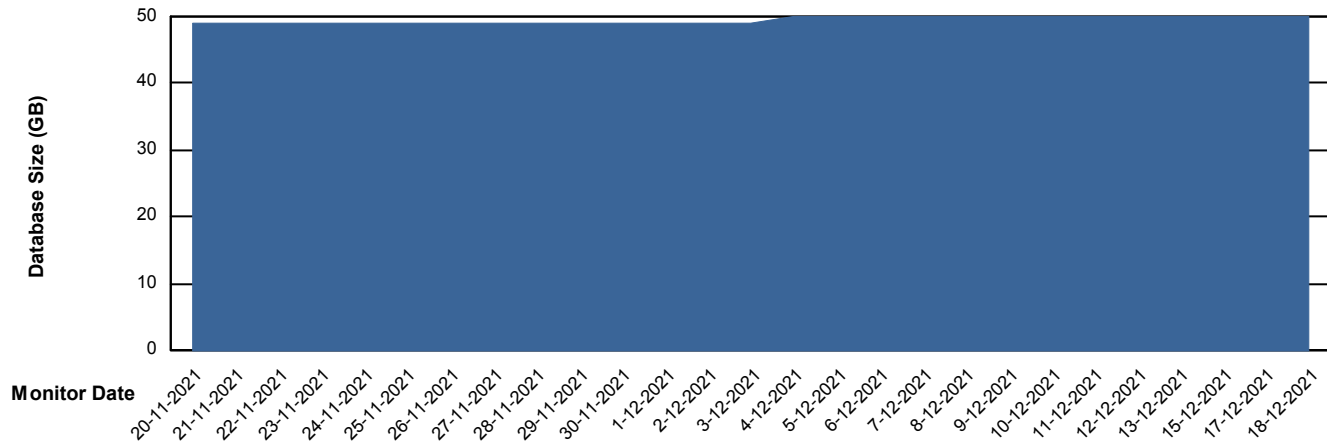

DATABASE SIZE ECLDB_Production

Database growth over last month