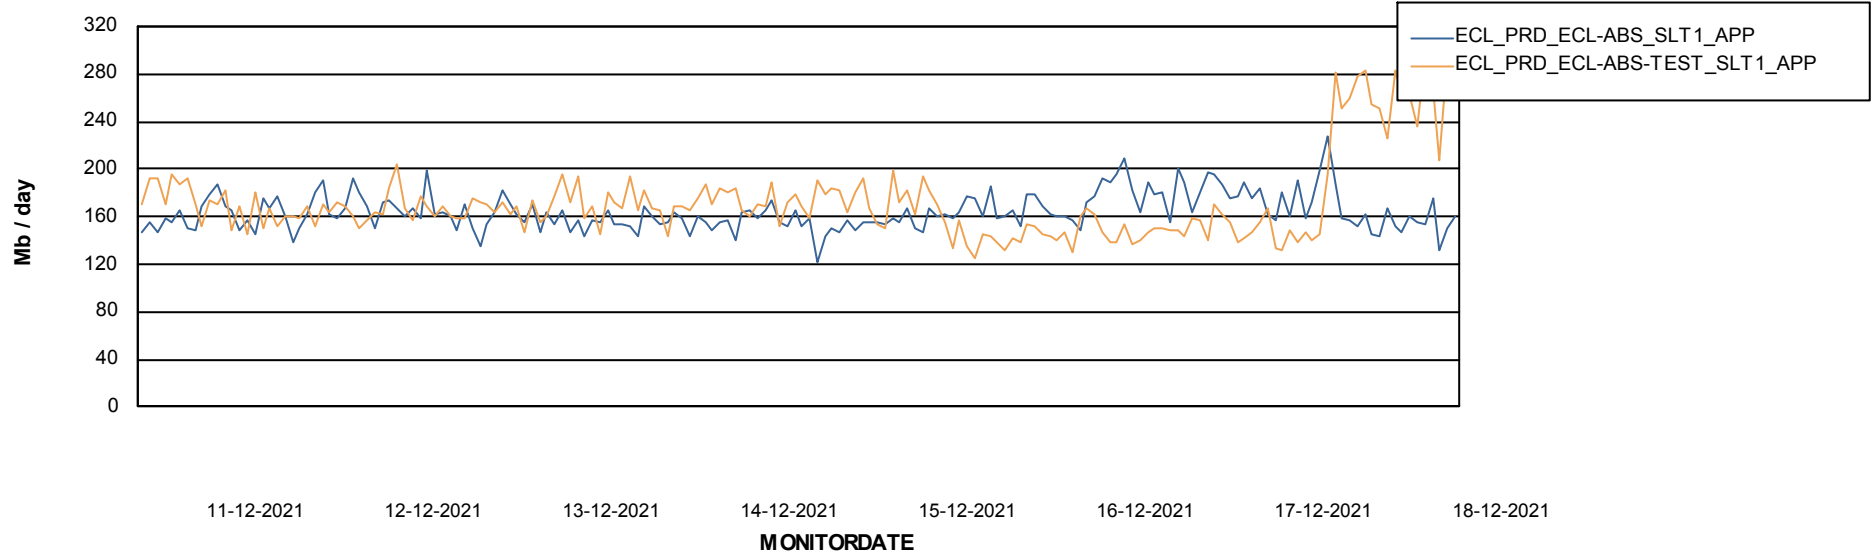

ABSSolute Application Server Services

Avg memory used per ABS Server Service