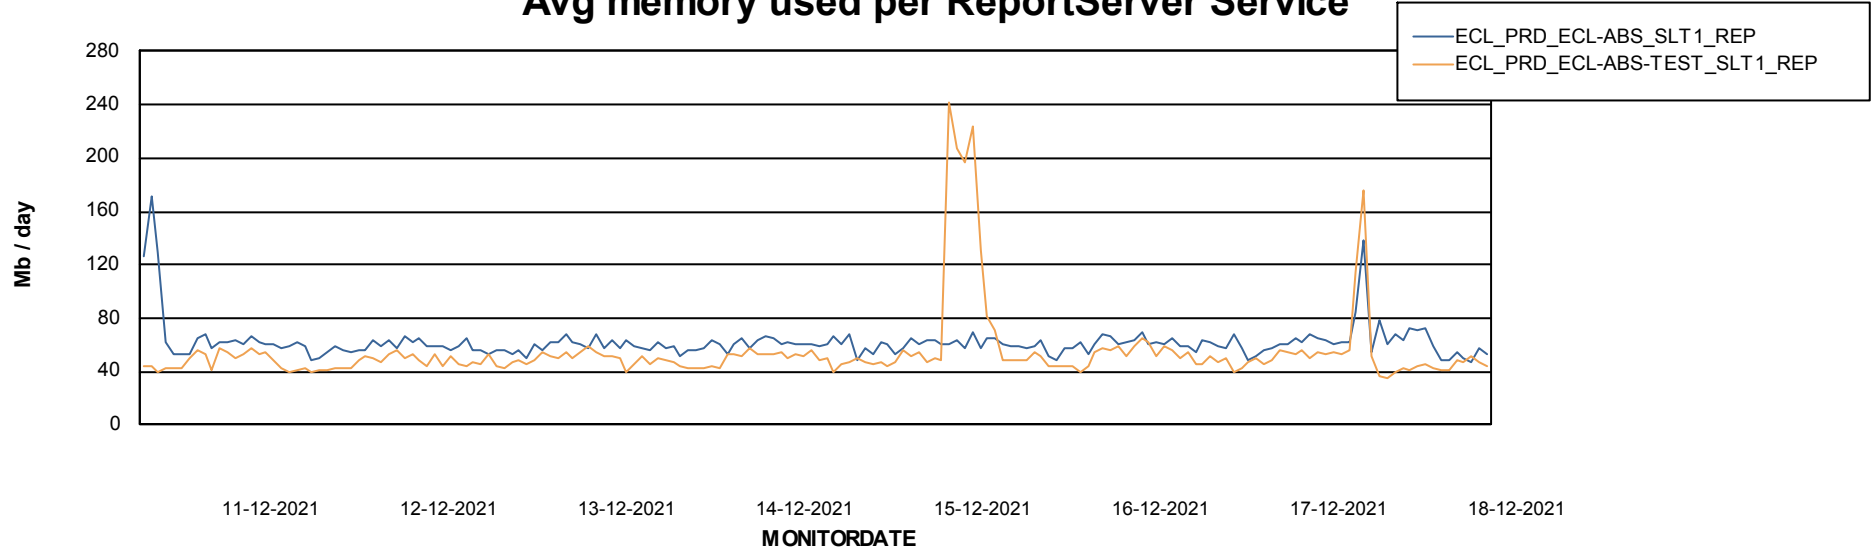

ABSSolute Application ReportServer Services

Avg memory used per ReportServer Service