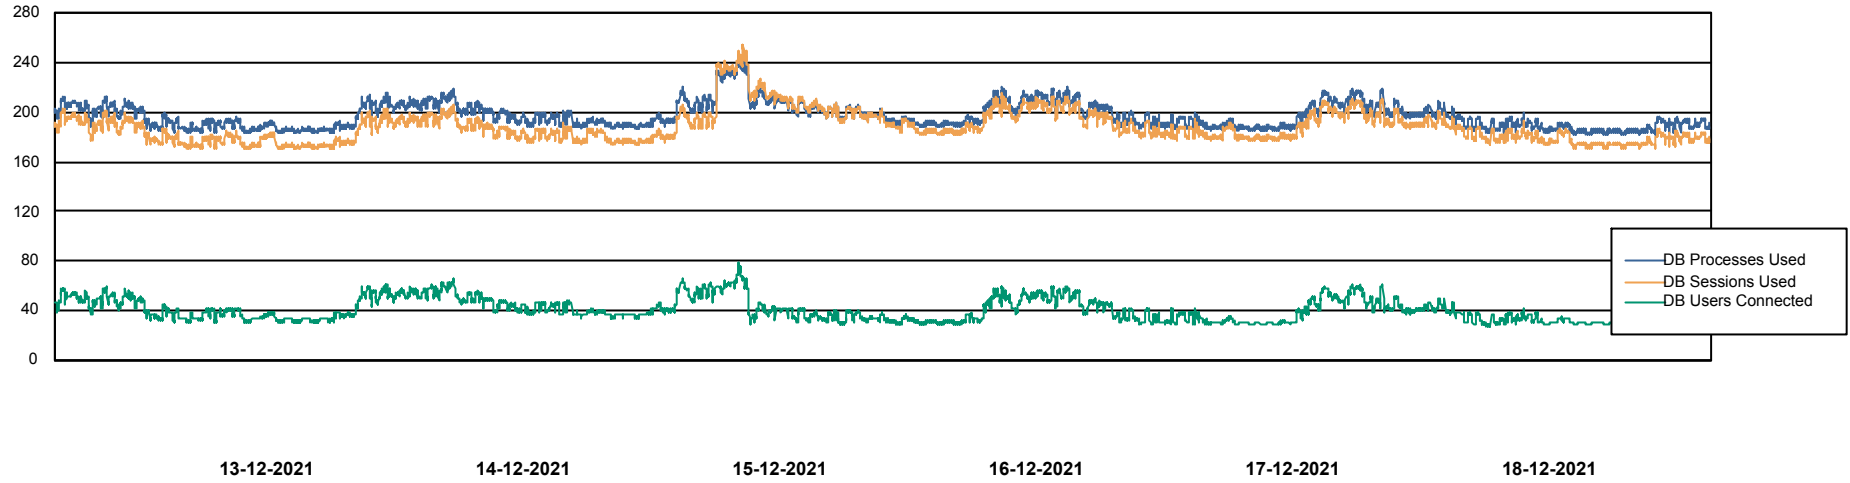

Database Performance ECLDB_Production