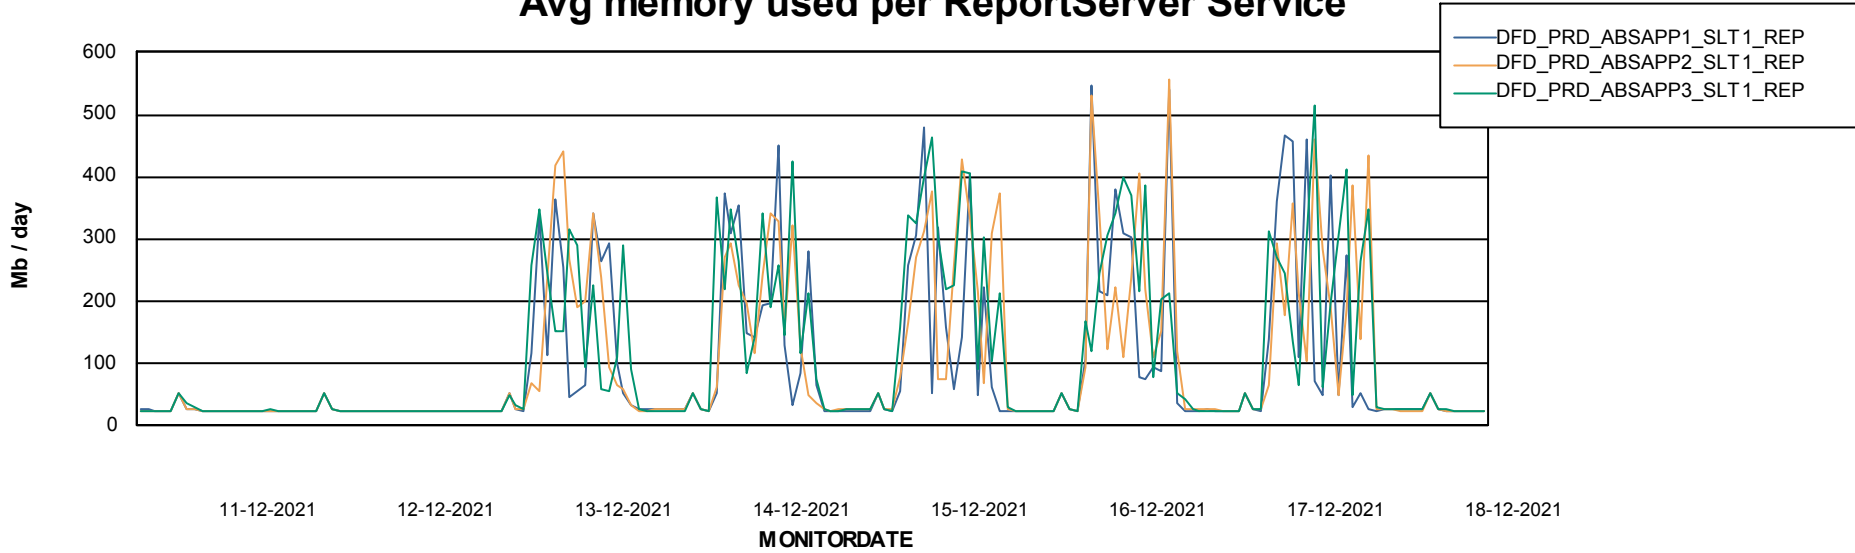

ABSSolute Application ReportServer Services

Avg memory used per ReportServer Service