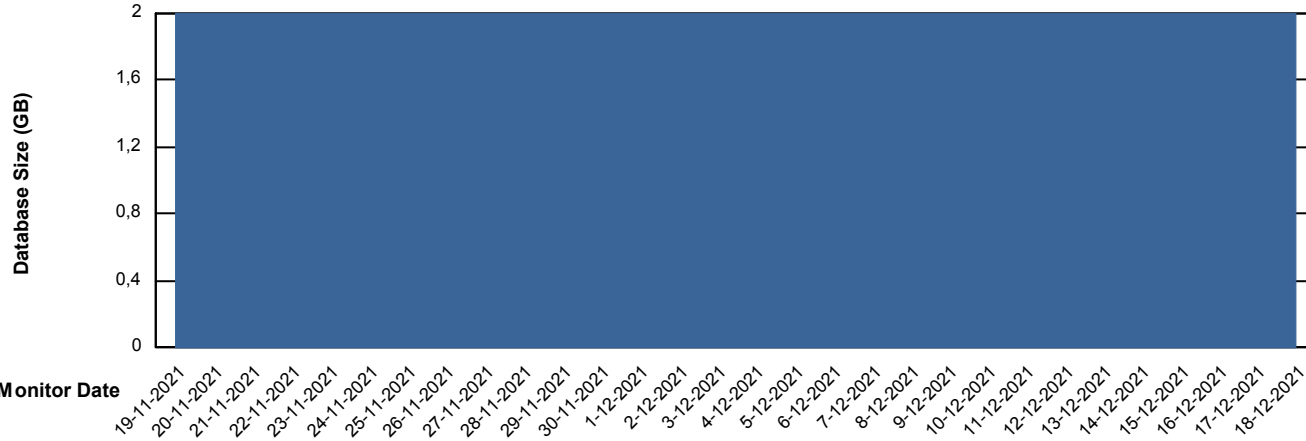

Weekly SLA Customer Report

Customer DFD_Production
Database ID 39

Database Performance DFDDDB_Production

DB Processes Max 4
DB Sessions Max 600

Weekly SLA Customer Report

Customer DFD_Production
 Database ID 39

DATABASE SIZE DFDDDB_Production

Database growth over last month

Database Tablespace DFDDDB_Production

Date	Tablespace Name	Filesize (Gb)	Usedsize (Gb)	Percentage free
18-12-2021	ABSDATA	83	0	100
	INDX	161	0	100
17-12-2021	ABSDATA	83	0	100
	INDX	161	0	100
16-12-2021	ABSDATA	83	0	100
	INDX	161	0	100
15-12-2021	ABSDATA	83	0	100
	INDX	161	0	100
14-12-2021	ABSDATA	83	0	100
	INDX	161	0	100
13-12-2021	ABSDATA	83	0	100
	INDX	161	0	100
12-12-2021	ABSDATA	83	0	100
	INDX	161	0	100