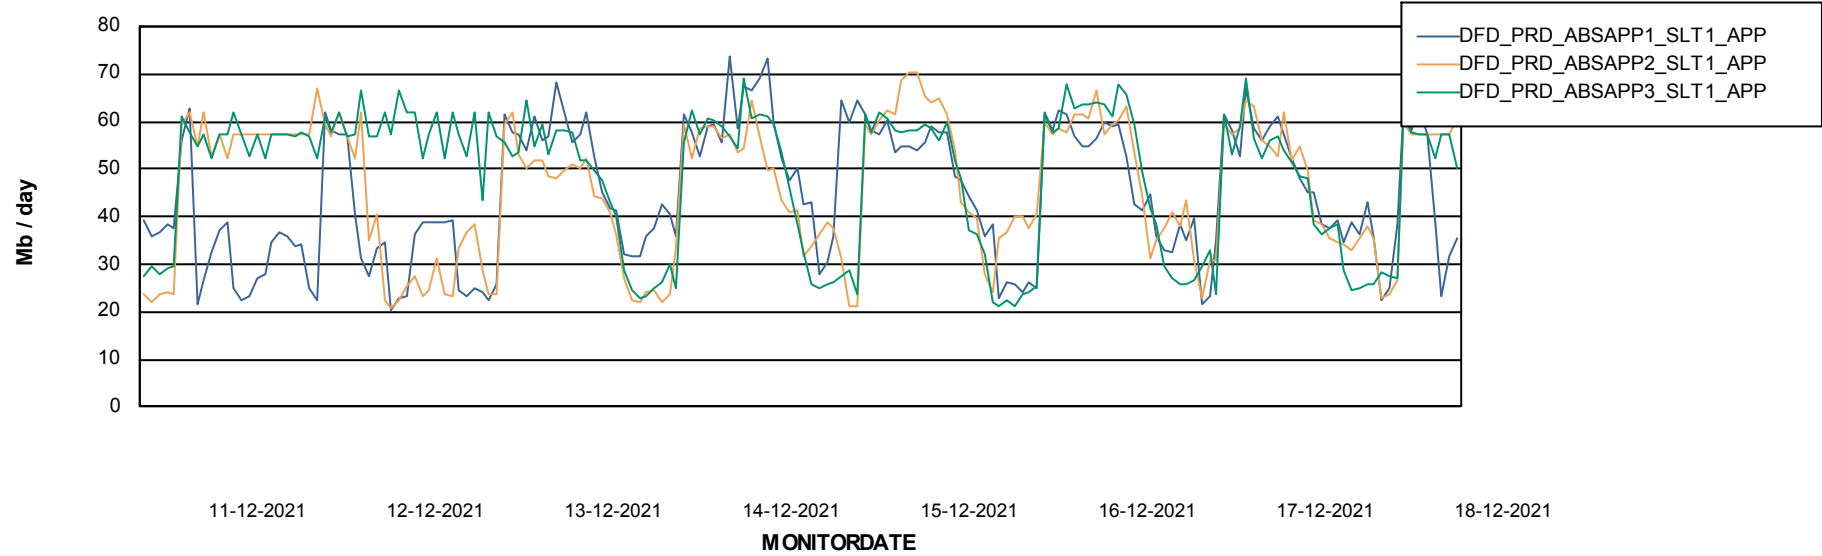

Weekly SLA Customer Report

Customer DFD_Production
Database ID 39

Database Performance DFDDDB_Production

DB Processes Max 4
DB Sessions Max 600

Weekly SLA Customer Report

Customer DFD_Production
 Database ID 39

DATABASE SIZE DFDDDB_Production

Database growth over last month

Database Tablespace DFDDDB_Production

Date	Tablespace Name	Filesize (Gb)	Usedsize (Gb)	Percentage free
18-12-2021	ABSDATA	83	0	100
	INDX	161	0	100
17-12-2021	ABSDATA	83	0	100
	INDX	161	0	100
16-12-2021	ABSDATA	83	0	100
	INDX	161	0	100
15-12-2021	ABSDATA	83	0	100
	INDX	161	0	100
14-12-2021	ABSDATA	83	0	100
	INDX	161	0	100
13-12-2021	ABSDATA	83	0	100
	INDX	161	0	100
12-12-2021	ABSDATA	83	0	100
	INDX	161	0	100

Weekly SLA Customer Report

Customer DFD_Production
Database ID 39

ABSSolute Application Server Services

Avg memory used per ABS Server Service

Avg users per day per ABS server

Weekly SLA Customer Report

Customer DFD_Production
Database ID 39