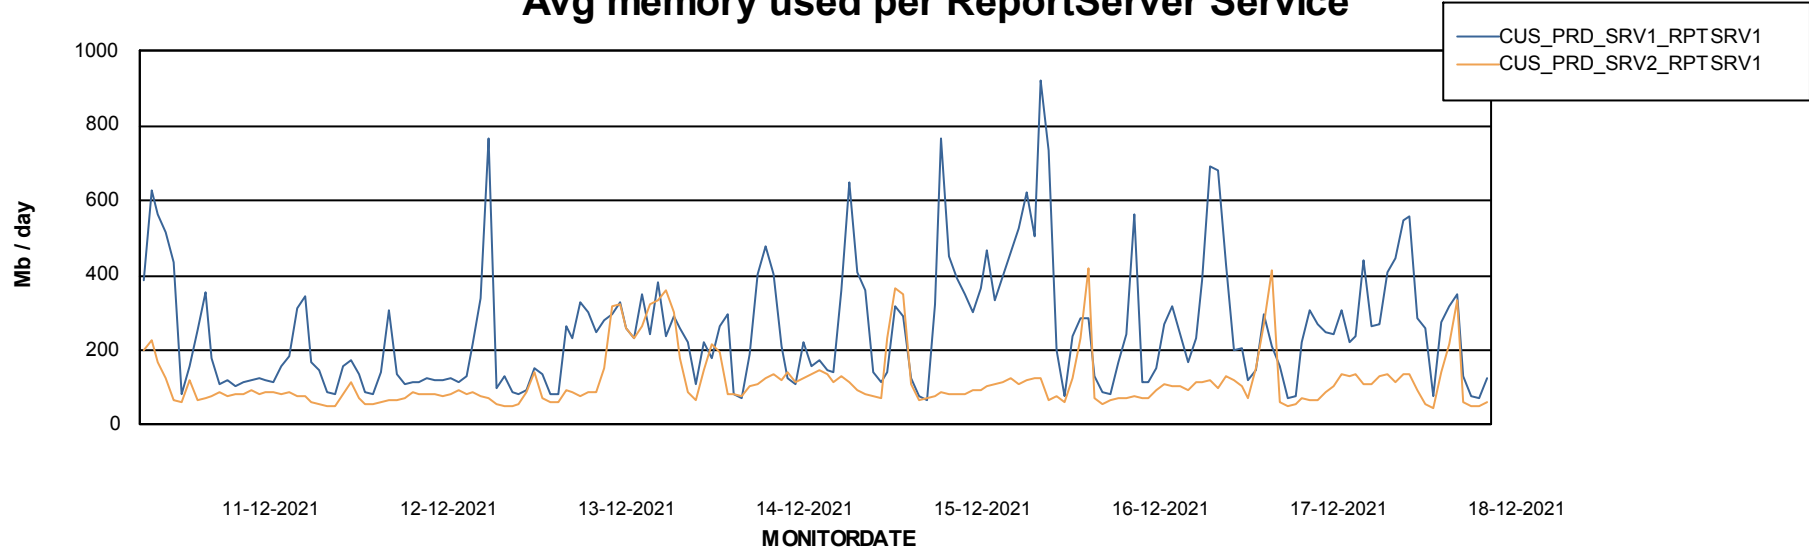

ABSSolute Web Component Services

Avg memory used per ReportServer Service