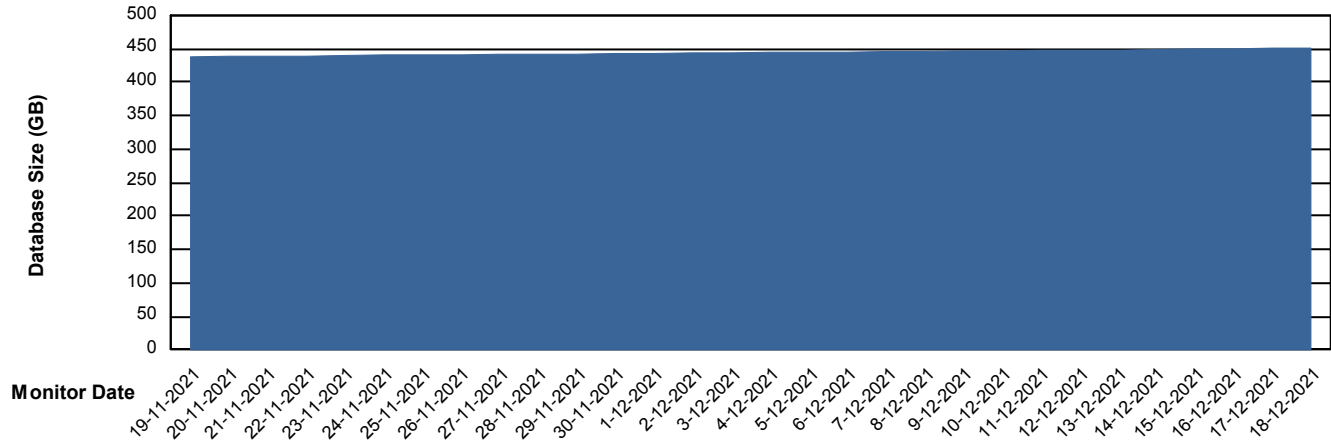

DATABASE SIZE CUS_ProdDB_Primary

Database growth over last month

DATABASE SIZE CUS_ProdDB_Standby