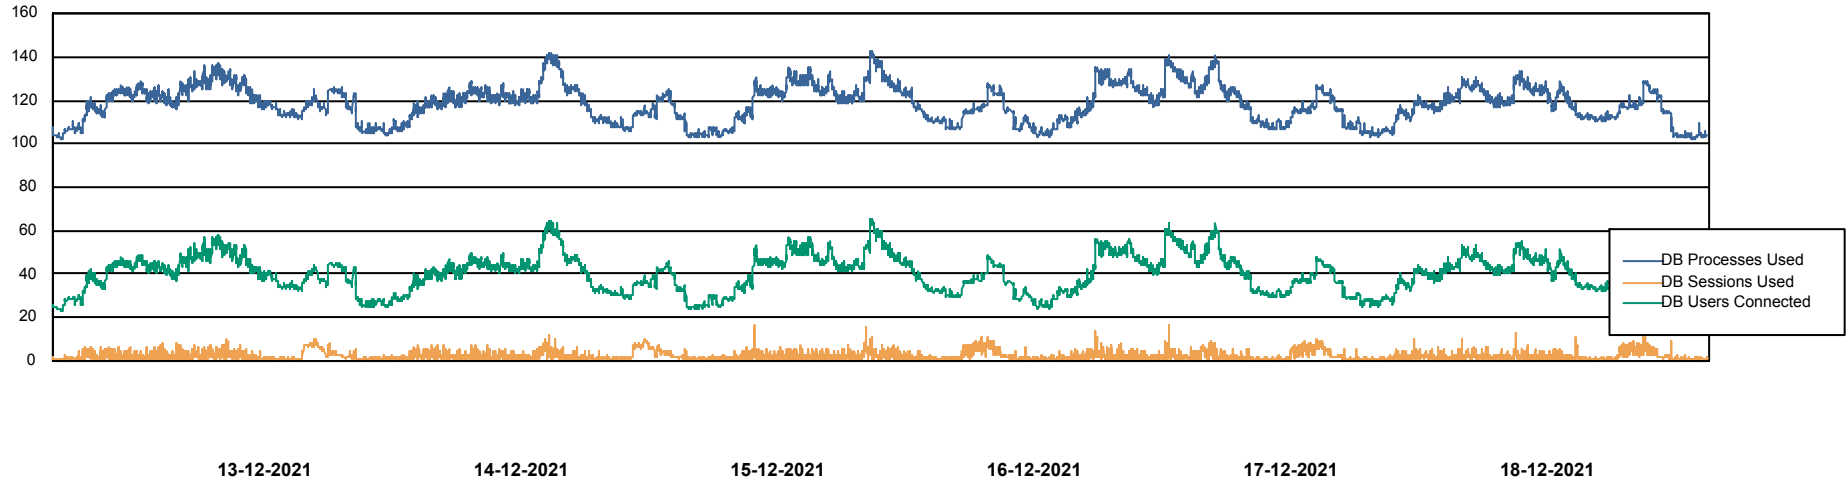

Harddisk Usage CUS_StandByDBSrv_ABSDb2

	Free disk space on C: (%)	Total disk space on C: (Gb)	Used disk space on C: (Gb)	Free disk space on D: (%)	Total disk space on D: (Gb)	Used disk space on D: (Gb)
18-12-2021	76	199	48	35	1,024	670
17-12-2021	76	199	48	35	1,024	669
16-12-2021	76	199	47	35	1,024	669
15-12-2021	77	199	46	35	1,024	669
14-12-2021	77	199	45	35	1,024	665
13-12-2021	78	199	45	36	1,024	657
12-12-2021	78	199	44	36	1,024	659

Weekly SLA Customer Report

Customer CUS_Production
Database ID 131

Database Performance CUS_ProdDB_Primary

DB Processes Max 300

Weekly SLA Customer Report

Customer CUS_Production
Database ID 131

DATABASE SIZE CUS_ProdDB_Primary