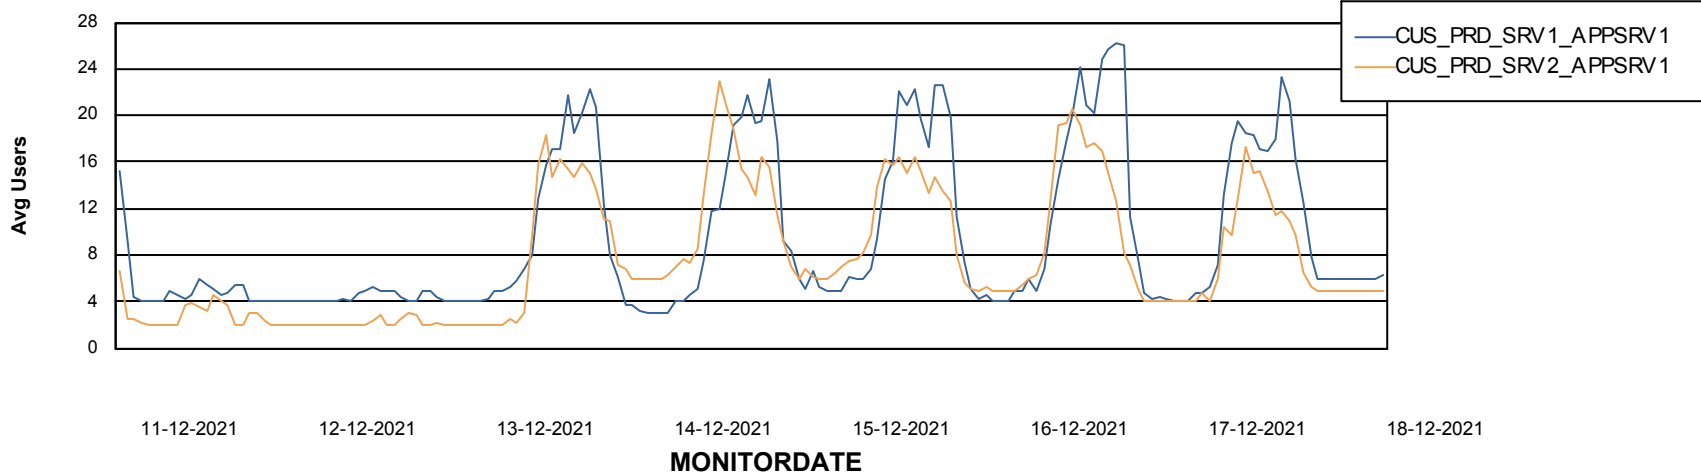

Weekly SLA Customer Report

Customer CUS_Production
Database ID 131

ABSSolute Application Server Services

Avg memory used per ABS Server Service

Avg users per day per ABS server

Weekly SLA Customer Report

Customer CUS_Production
Database ID 131