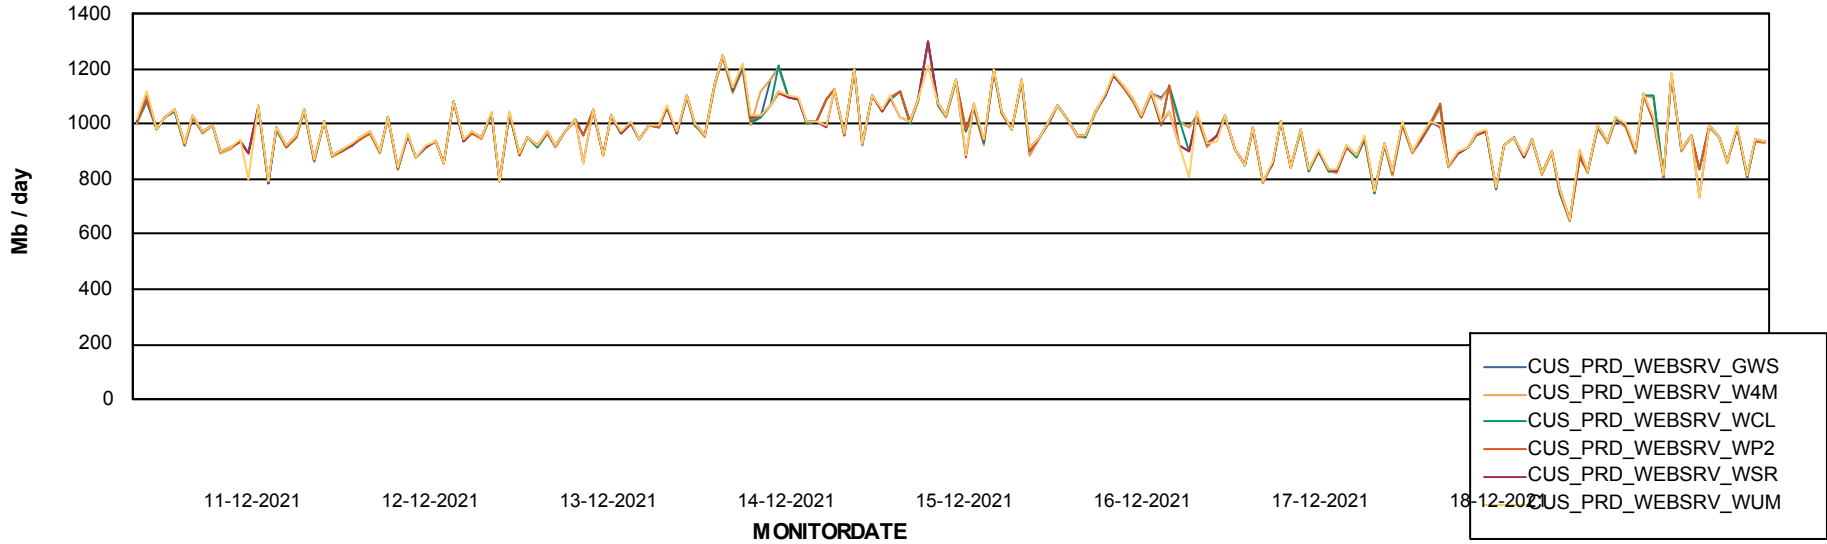

ABSSolute Web Component Services

Avg memory used per ReportServer Service

Weekly SLA Customer Report

Customer CUS_Production
Database ID 131

ABSSolute Web Component Services

Avg memory used per ABS Web component