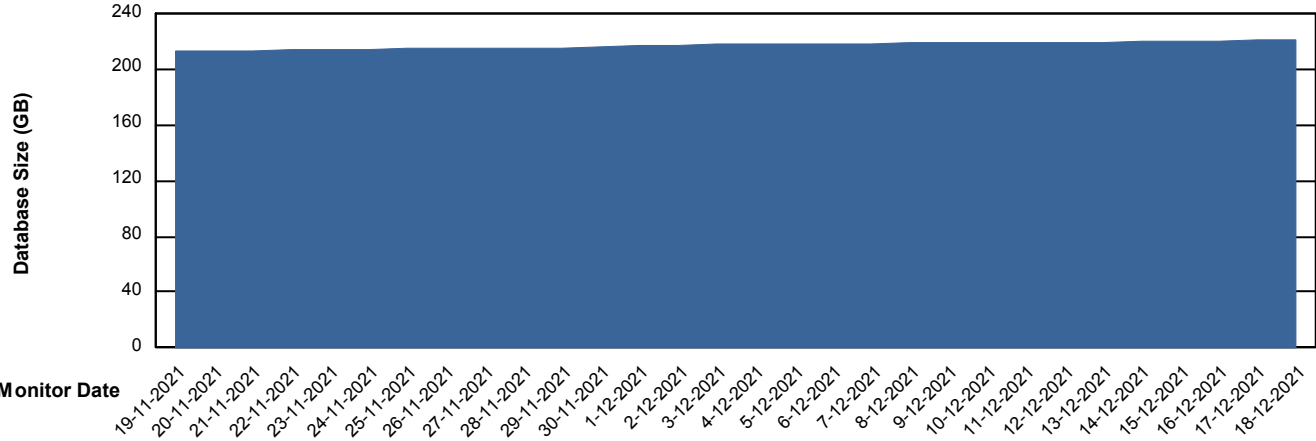

Weekly SLA Customer Report

Customer BNL_Production
Database ID 83

Database Performance BNLDB_Production

DB Processes Max 0
DB Processes Max 700
DB Processes Max 20

Weekly SLA Customer Report

Customer BNL_Production
 Database ID 83

DATABASE SIZE BNLDB_Production

Database growth over last month

Database Tablespace BNLDB_Production

Date	Tablespace Name	Filesize (Gb)	Usedsize (Gb)	Percentage free
18-12-2021	ABSDATA	122	69	43
	INDX	340	150	56
17-12-2021	ABSDATA	122	69	43
	INDX	340	150	56
16-12-2021	ABSDATA	122	69	43
	INDX	340	150	56
15-12-2021	ABSDATA	122	69	43
	INDX	340	150	56
14-12-2021	ABSDATA	122	69	43
	INDX	340	149	56
13-12-2021	ABSDATA	122	69	43
	INDX	340	149	56
12-12-2021	ABSDATA	122	69	43
	INDX	340	149	56