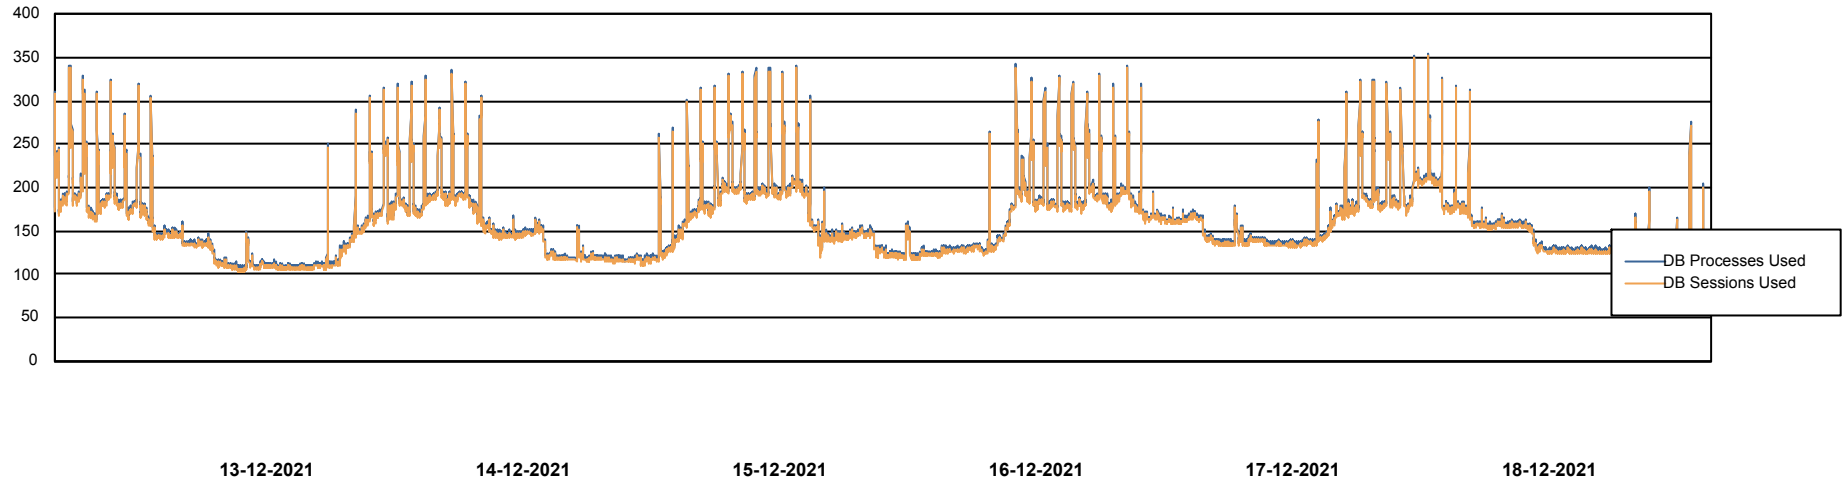

Weekly SLA Customer Report

Customer BNL_Production
Database ID 83

Harddisk Usage BNL_PRD_vm-absa03

	Free disk space on C: (%)	Total disk space on C: (Gb)	Used disk space on C: (Gb)	Free disk space on D: (%)	Total disk space on D: (Gb)	Used disk space on D: (Gb)	Free disk space on F: (%)	Total disk space on F: (Gb)	Used disk space on F: (Gb)
18-12-2021	69	127	40	71	127	36	92	64	5
17-12-2021	68	127	40	71	127	36	92	64	5
16-12-2021	68	127	40	72	127	36	92	64	5
15-12-2021	68	127	40	72	127	36	92	64	5
14-12-2021	69	127	39	72	127	36	92	64	5
13-12-2021	69	127	39	72	127	36	92	64	5
12-12-2021	69	127	39	72	127	36	92	64	5

Weekly SLA Customer Report

Customer BNL_Production
Database ID 83

Database Performance BNLDB_Production

DB Processes Max 0
DB Processes Max 700
DB Processes Max 20

Weekly SLA Customer Report

Customer BNL_Production
 Database ID 83