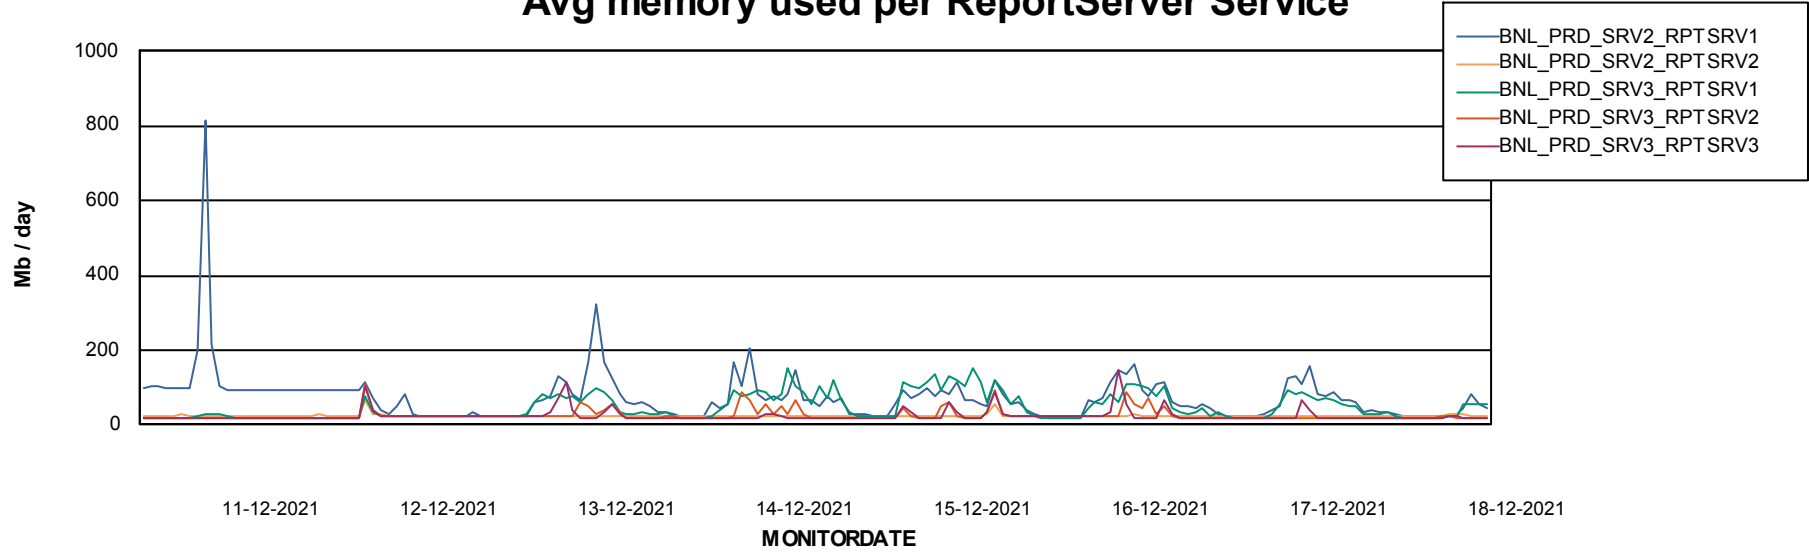

ABSSolute Web Component Services

Avg memory used per ReportServer Service