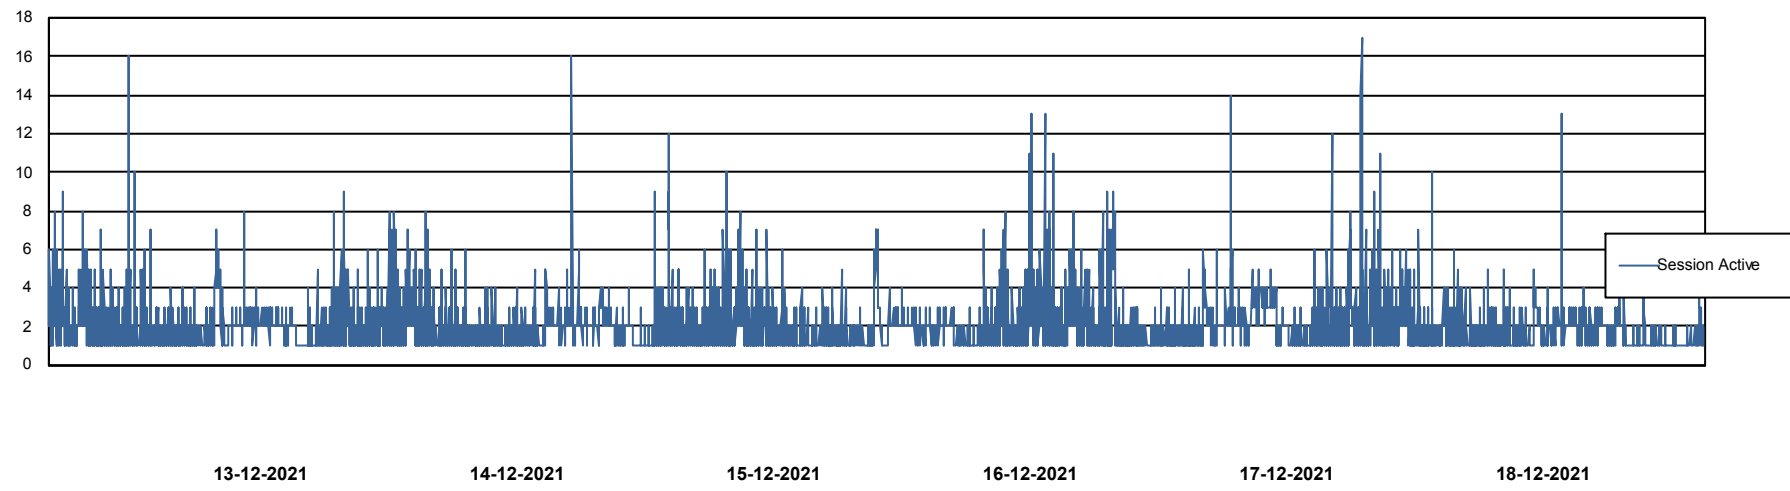

Database Performance BGGDB_Production

DB Processes Max 300
DB Sessions Max 474