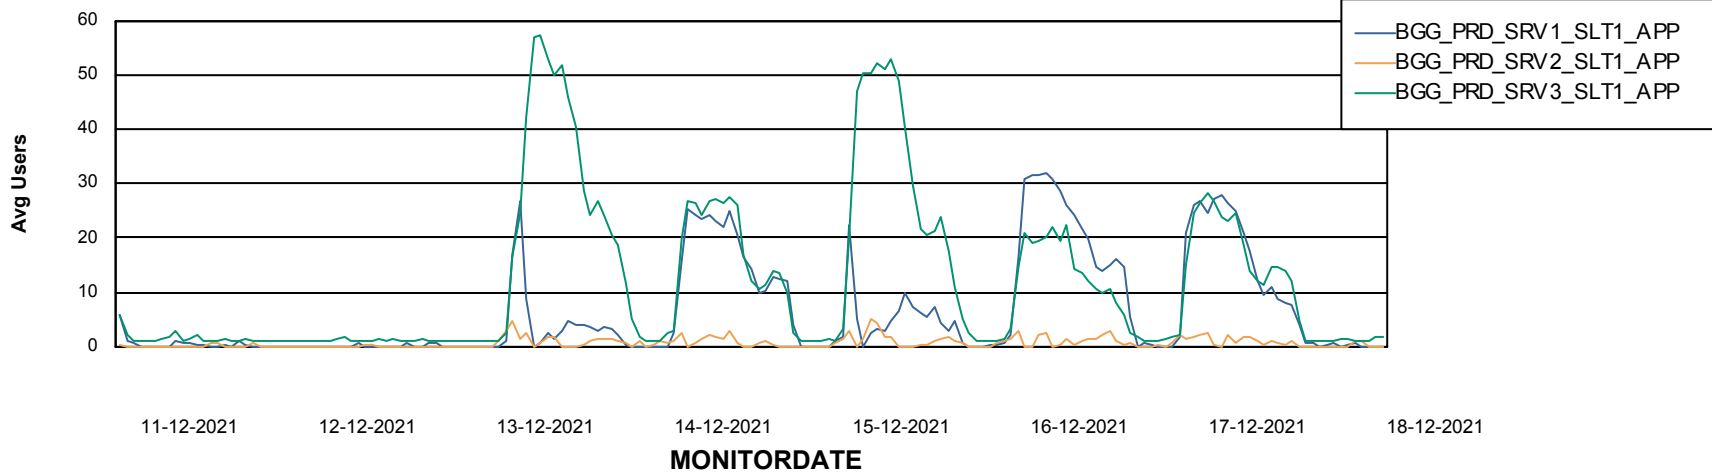

Avg users per day per ABS server