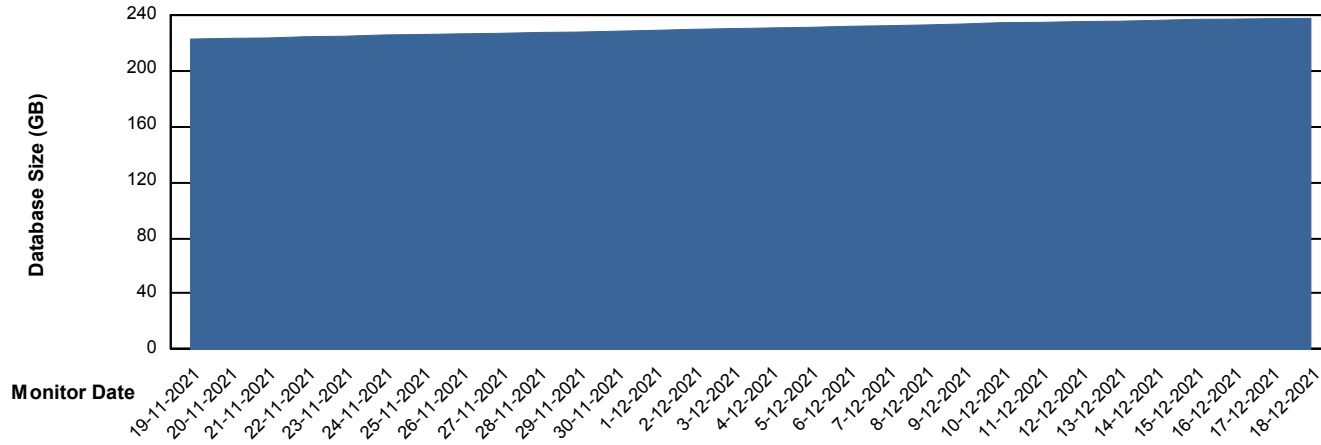

DATABASE SIZE BGGDB_BI

Database growth over last month