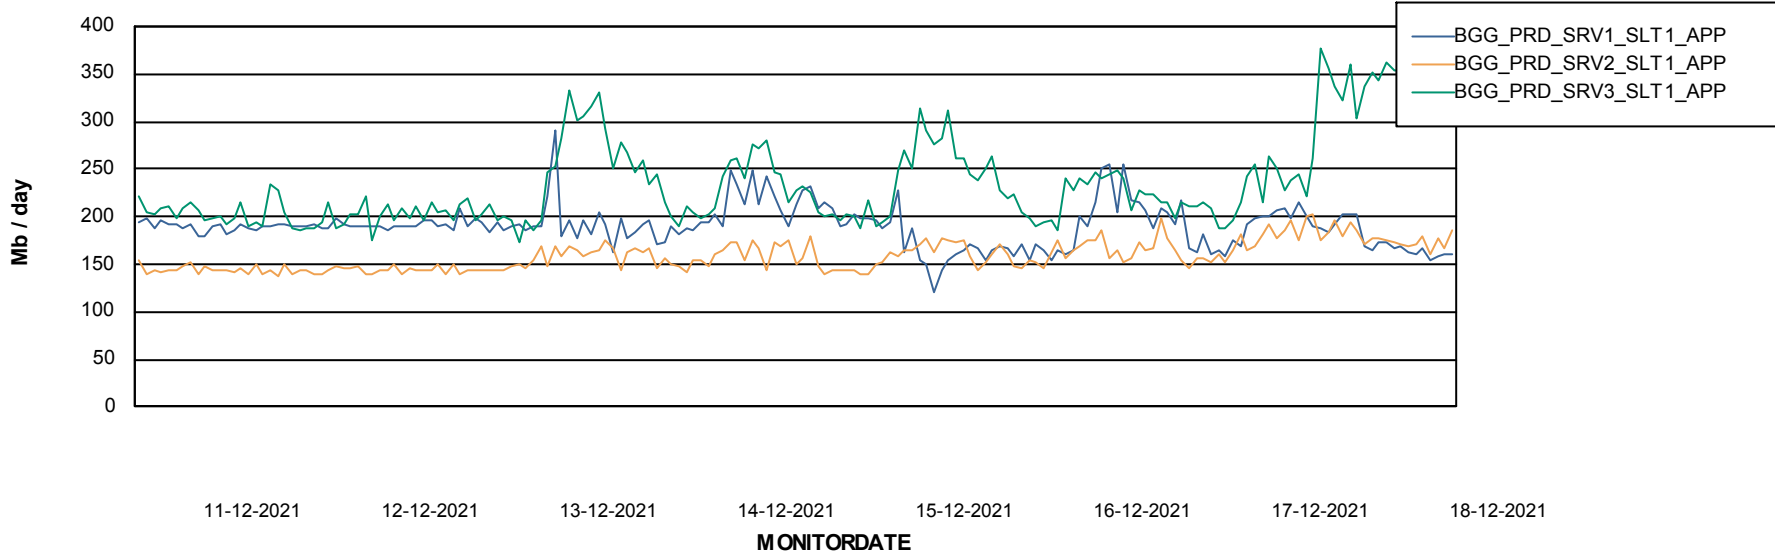

ABSSolute Application Server Services

Avg memory used per ABS Server Service