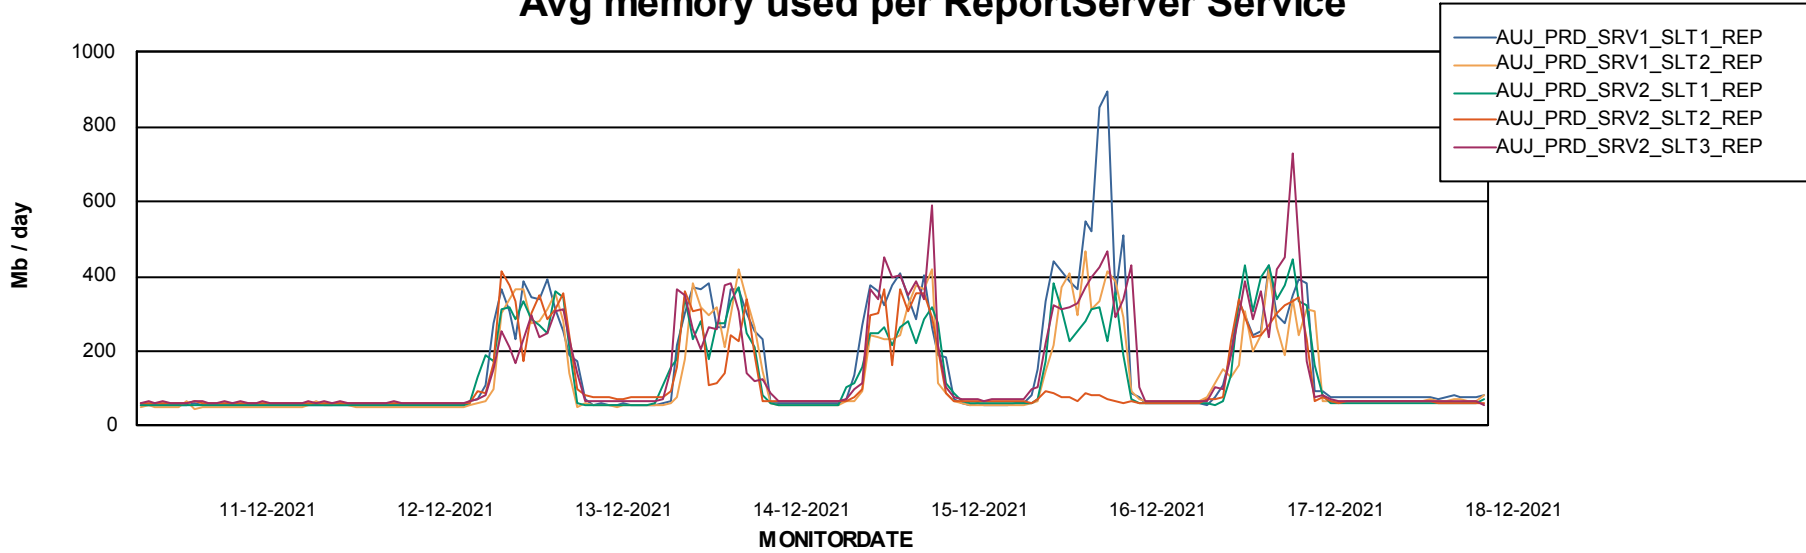

ABSSolute Application ReportServer Services

Avg memory used per ReportServer Service