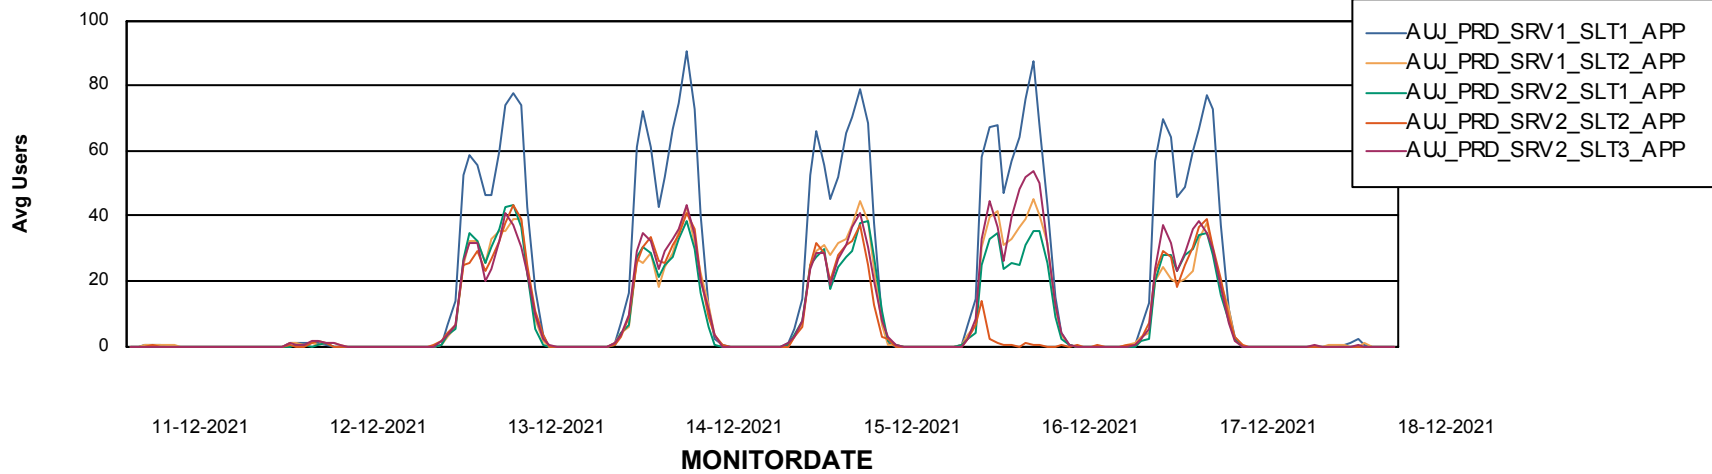

Weekly SLA Customer Report

Customer AUJ Production
Database ID 41

ABSSolute Application Server Services

Avg memory used per ABS Server Service

Avg users per day per ABS server

Weekly SLA Customer Report

Customer AUJ Production
Database ID 41