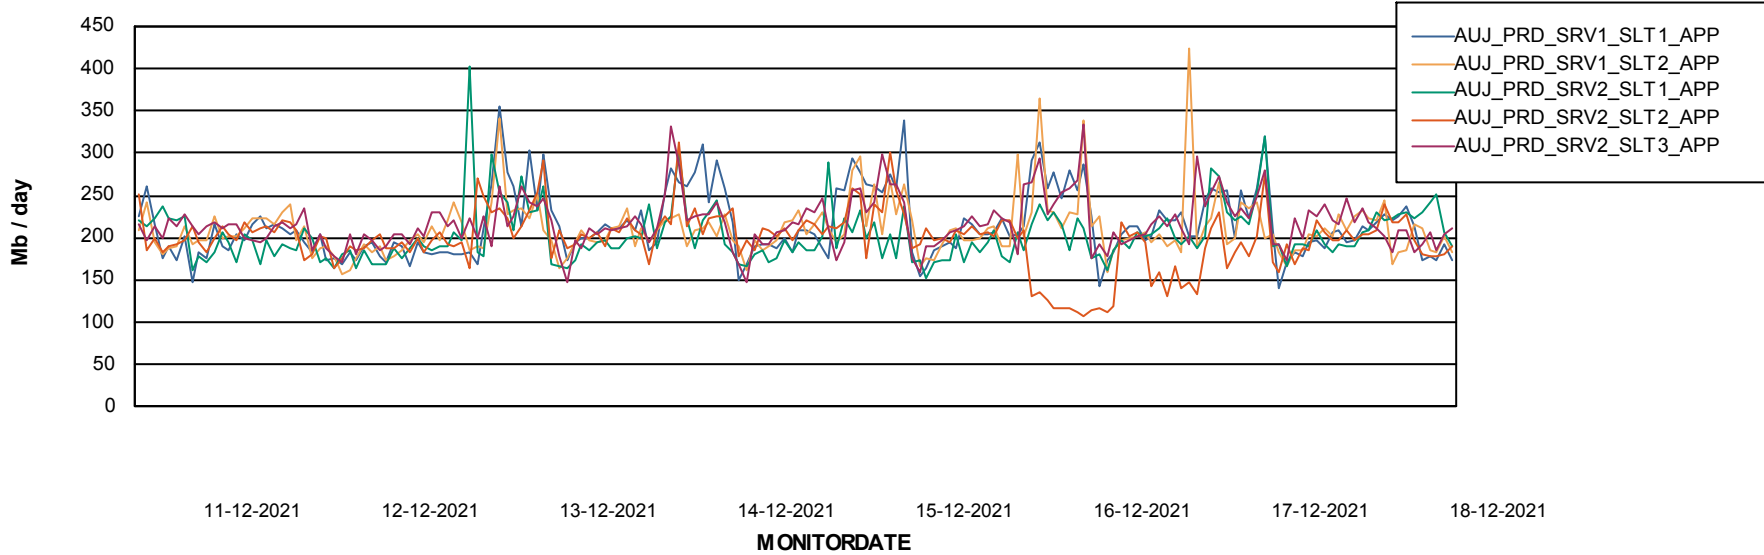

ABSSolute Application Server Services

Avg memory used per ABS Server Service