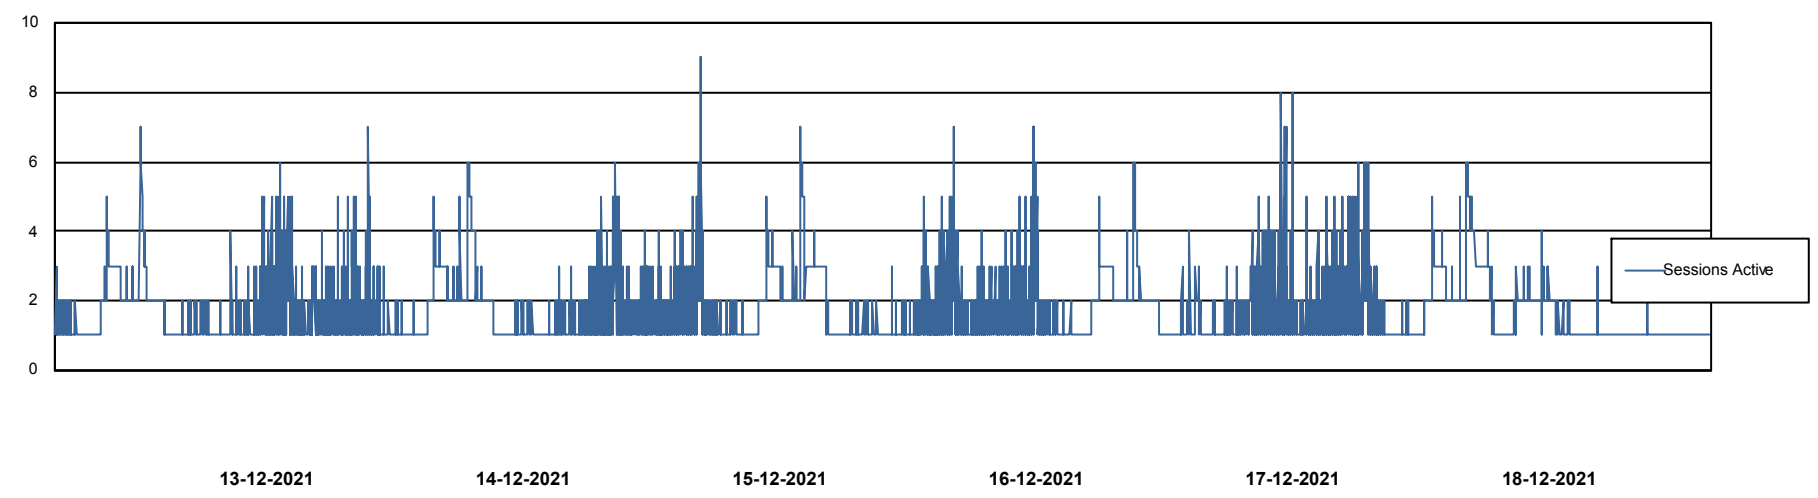

Weekly SLA Customer Report

Customer AUJ Production
Database ID 41

Database Performance AUJ Prod. BI DB (PABSBI1 server)

Weekly SLA Customer Report

Customer AUJ Production
Database ID 41

Database Performance AUJ_DB1_Primary