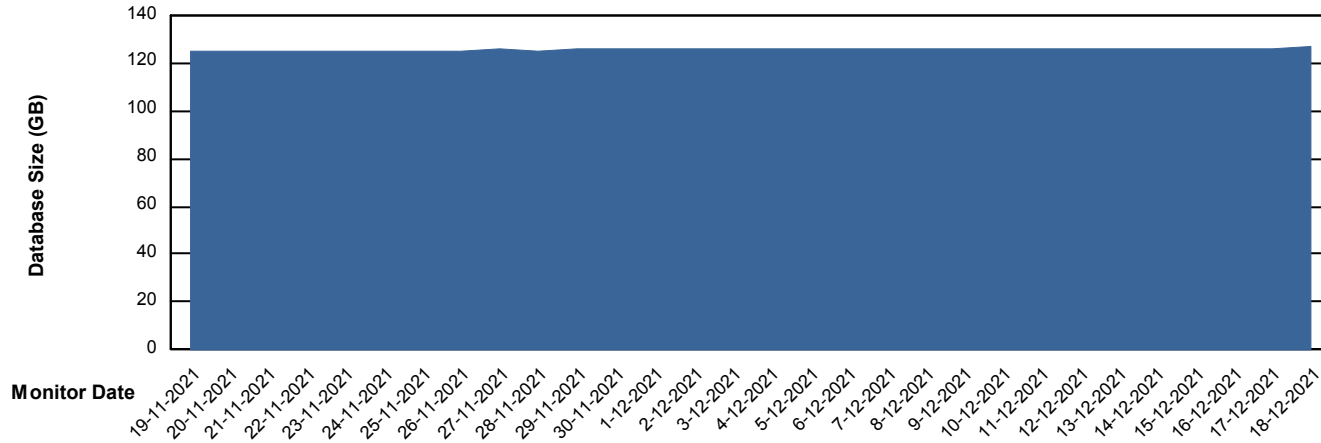

DATABASE SIZE AUJ Prod. BI DB (PABSBI1 server)

Database growth over last month