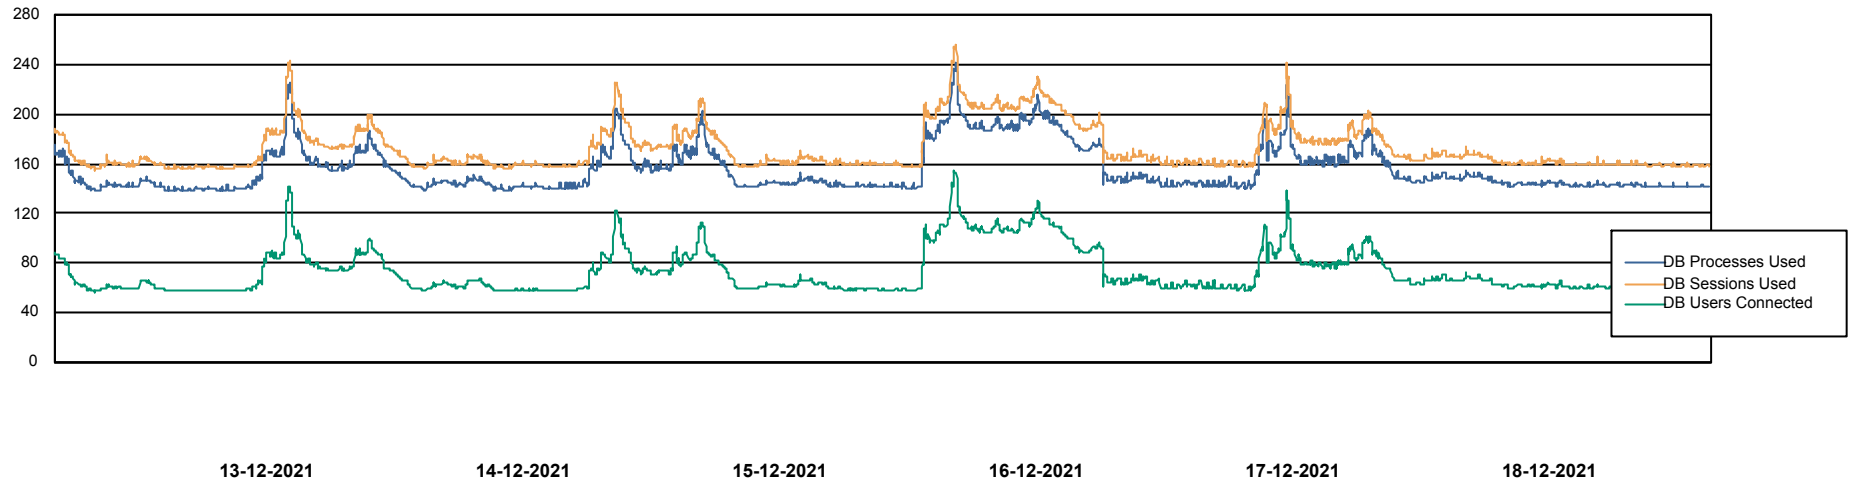

Weekly SLA Customer Report

Customer AUJ Production
Database ID 41

Database Performance AUJ Prod. BI DB (PABSBI1 server)

Weekly SLA Customer Report

Customer AUJ Production
Database ID 41

Database Performance AUJ_DB1_Primary