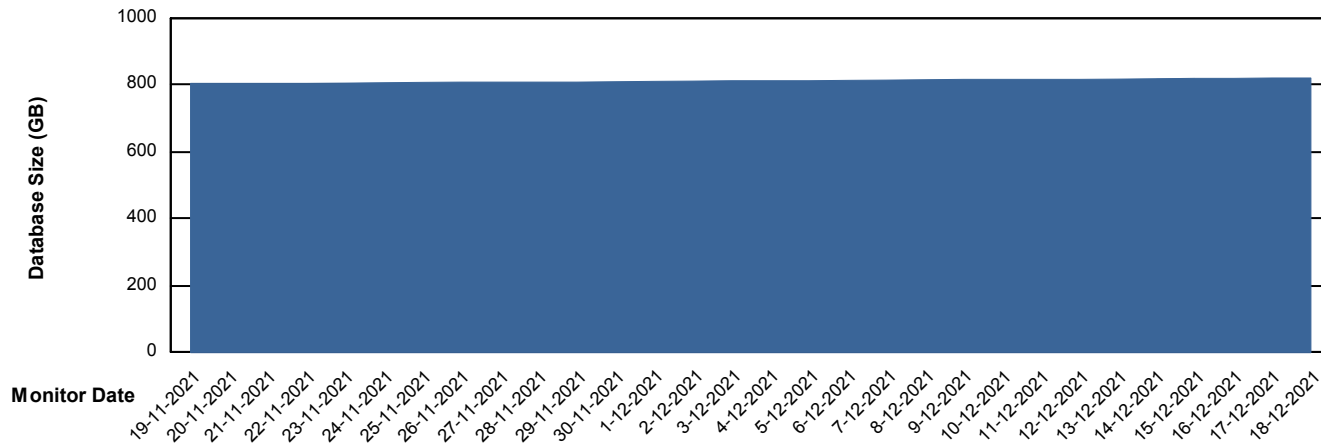

Weekly SLA Customer Report

Customer AUJ Production
Database ID 41

DATABASE SIZE AUJ Prod. BI DB (PABSBI1 server)

Database growth over last month

DATABASE SIZE AUJ_DB1_Primary

Database growth over last month