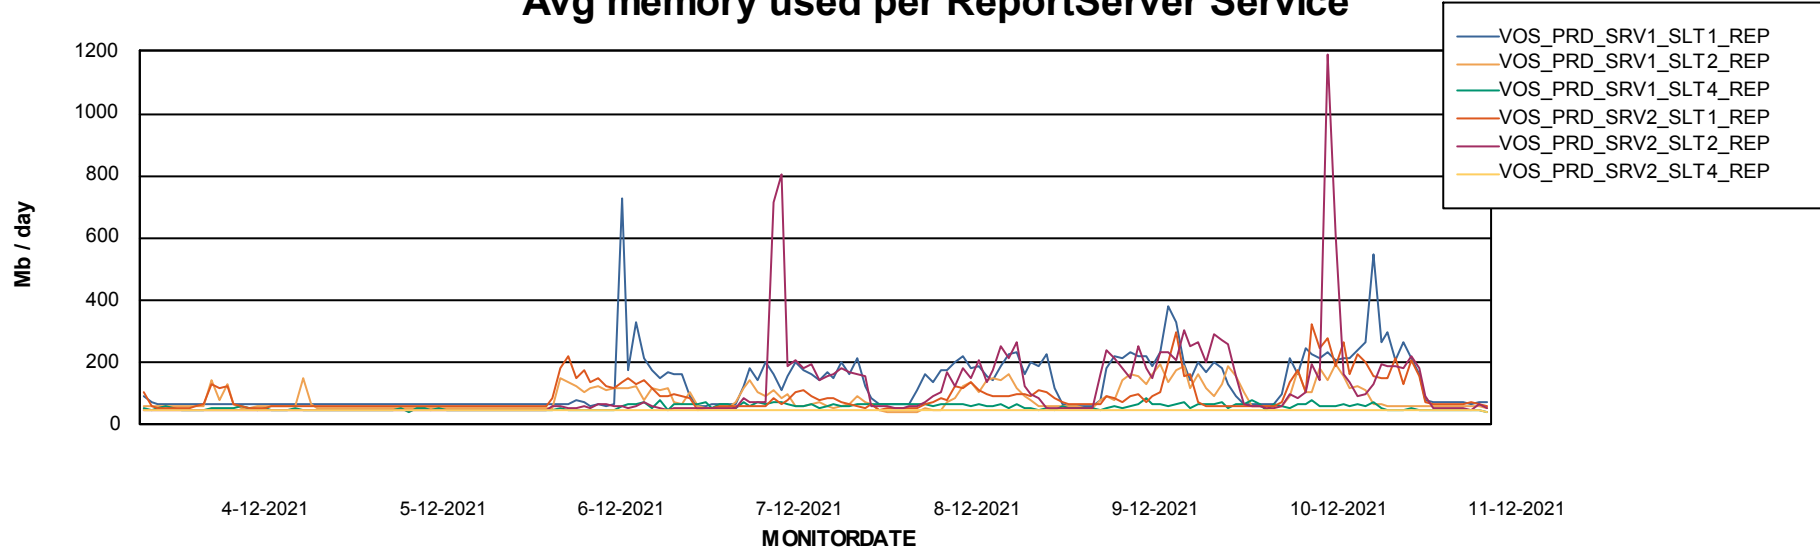

ABSSolute Application ReportServer Services

Avg memory used per ReportServer Service