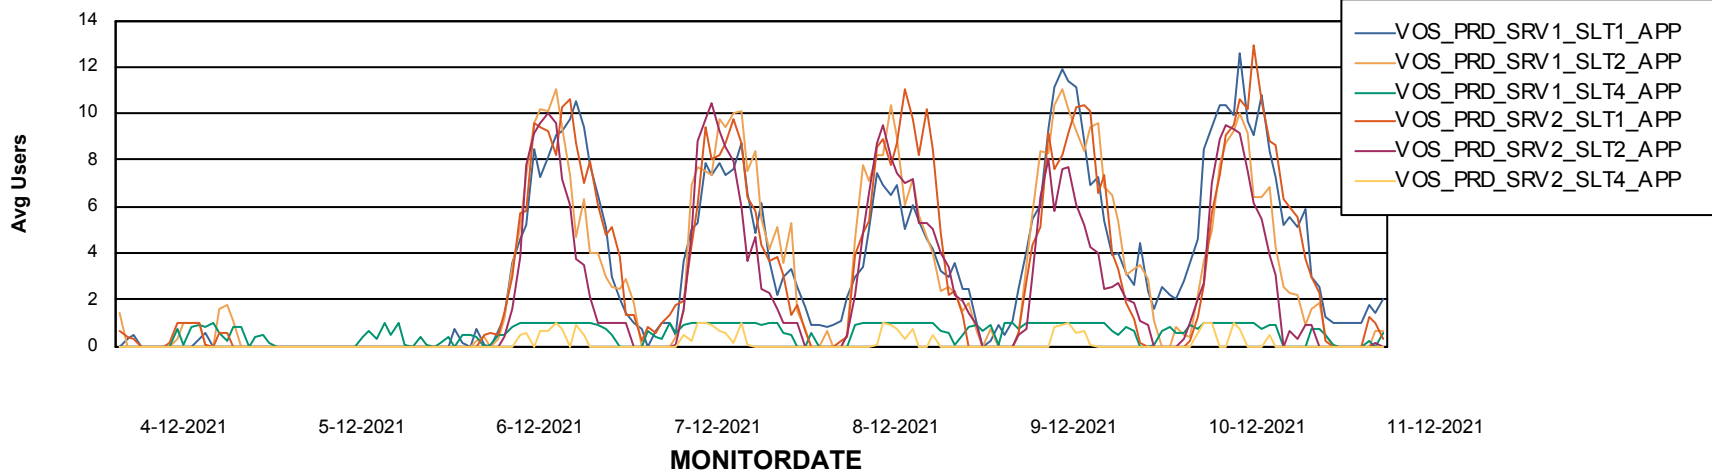

Weekly SLA Customer Report

Customer VOS_Production
Database ID 68

ABSolute Application Server Services

Avg memory used per ABS Server Service

Avg users per day per ABS server

Weekly SLA Customer Report

Customer VOS_Production
Database ID 68