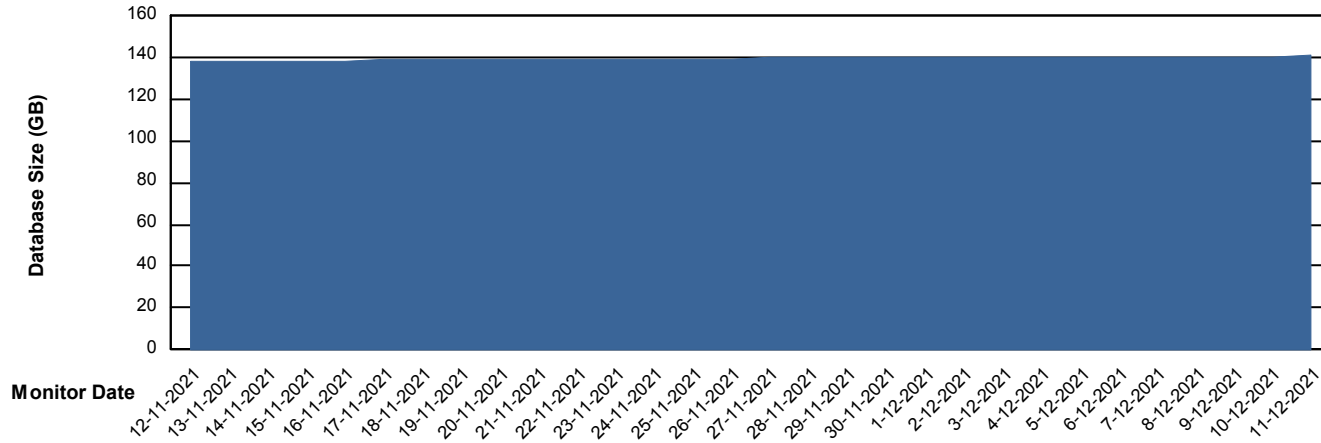

DB Processes Max 300

Weekly SLA Customer Report

Customer VOS_Production
Database ID 68

Database Performance VOSDB_Standby

DB Processes Max 500

Weekly SLA Customer Report

Customer VOS_Production
Database ID 68

DATABASE SIZE VOSDB_BI

Database growth over last month

DATABASE SIZE VOSDB_Production

Database growth over last month

Weekly SLA Customer Report

Customer VOS_Production
Database ID 68

Database Tablespace VOSDB_BI