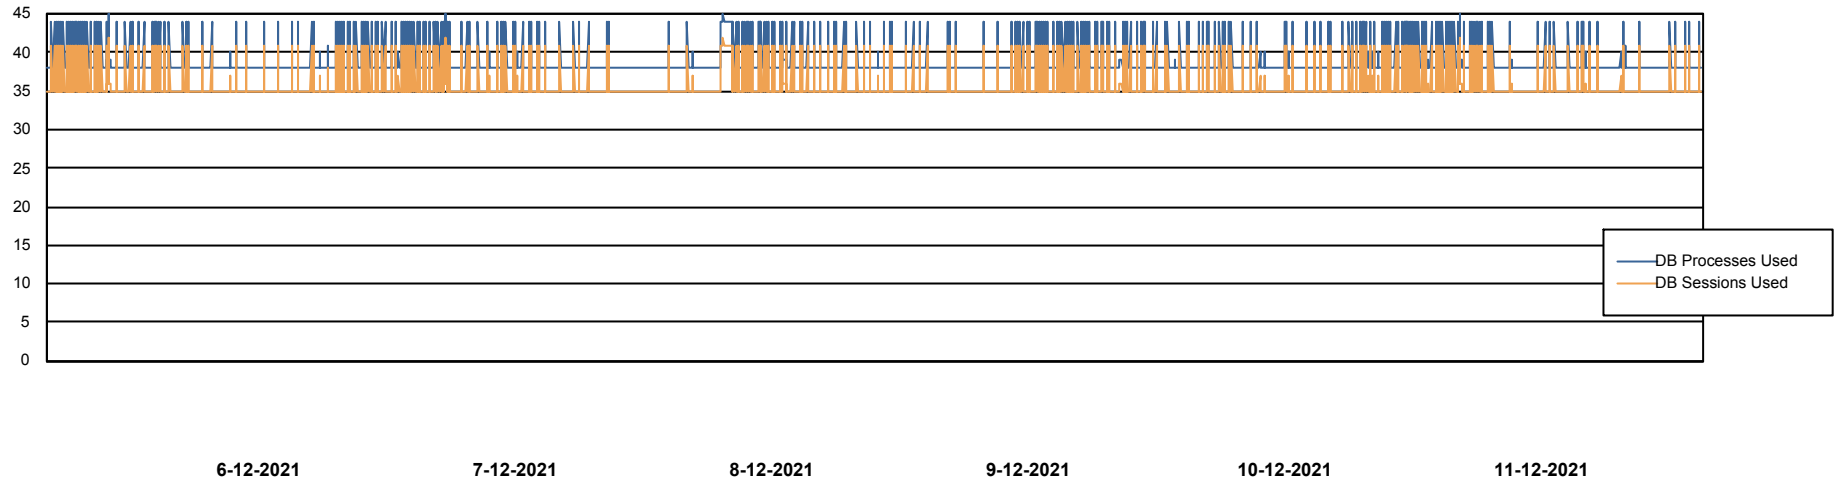

DB Processes Max 300

Weekly SLA Customer Report

Customer VOS_Production
Database ID 68

Database Performance VOSDB_Standby

DB Processes Max 500

Weekly SLA Customer Report

Customer VOS_Production
Database ID 68