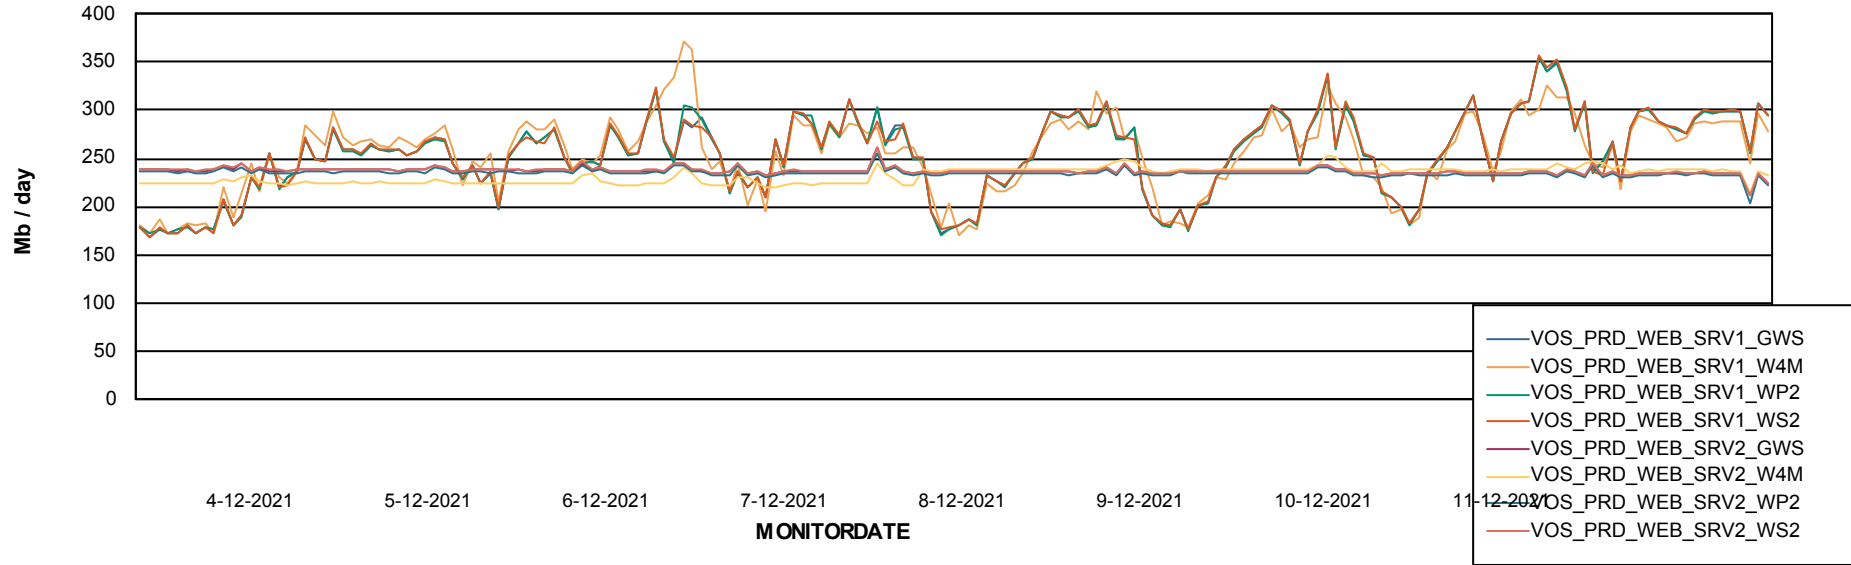

ABSSolute Application ReportServer Services

Avg memory used per ReportServer Service

Weekly SLA Customer Report

Customer VOS_Production
Database ID 68

ABSSolute Web Component Services

Avg memory used per ABS Web component