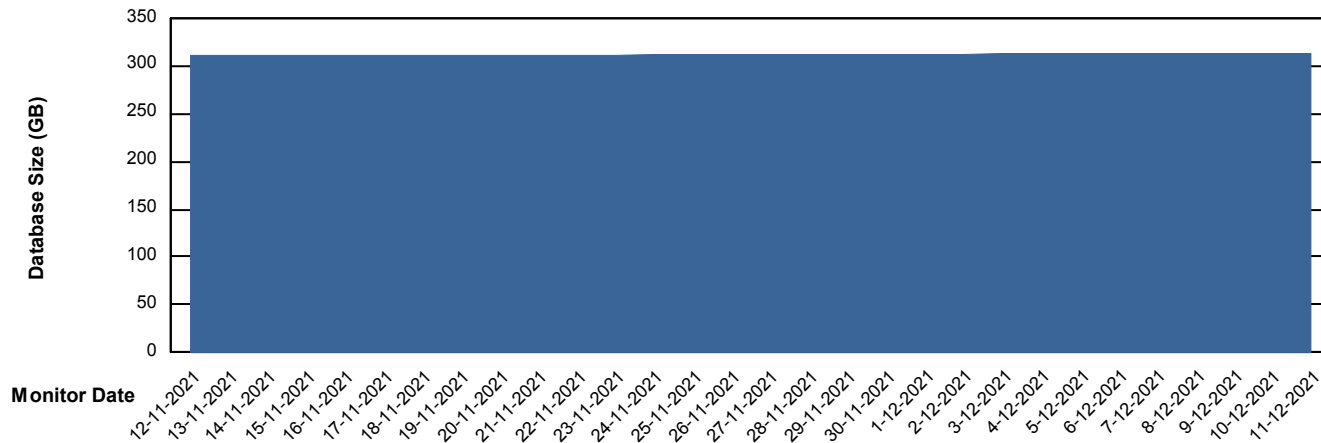

DB Processes Max 300

Weekly SLA Customer Report

Customer VOS_Production
Database ID 68

Database Performance VOSDB_Standby

DB Processes Max 500

Weekly SLA Customer Report

Customer VOS_Production
Database ID 68

DATABASE SIZE VOSDB_BI

Database growth over last month

DATABASE SIZE VOSDB_Production

Database growth over last month

Weekly SLA Customer Report

Customer VOS_Production
Database ID 68

Database Tablespace VOSDB_BI