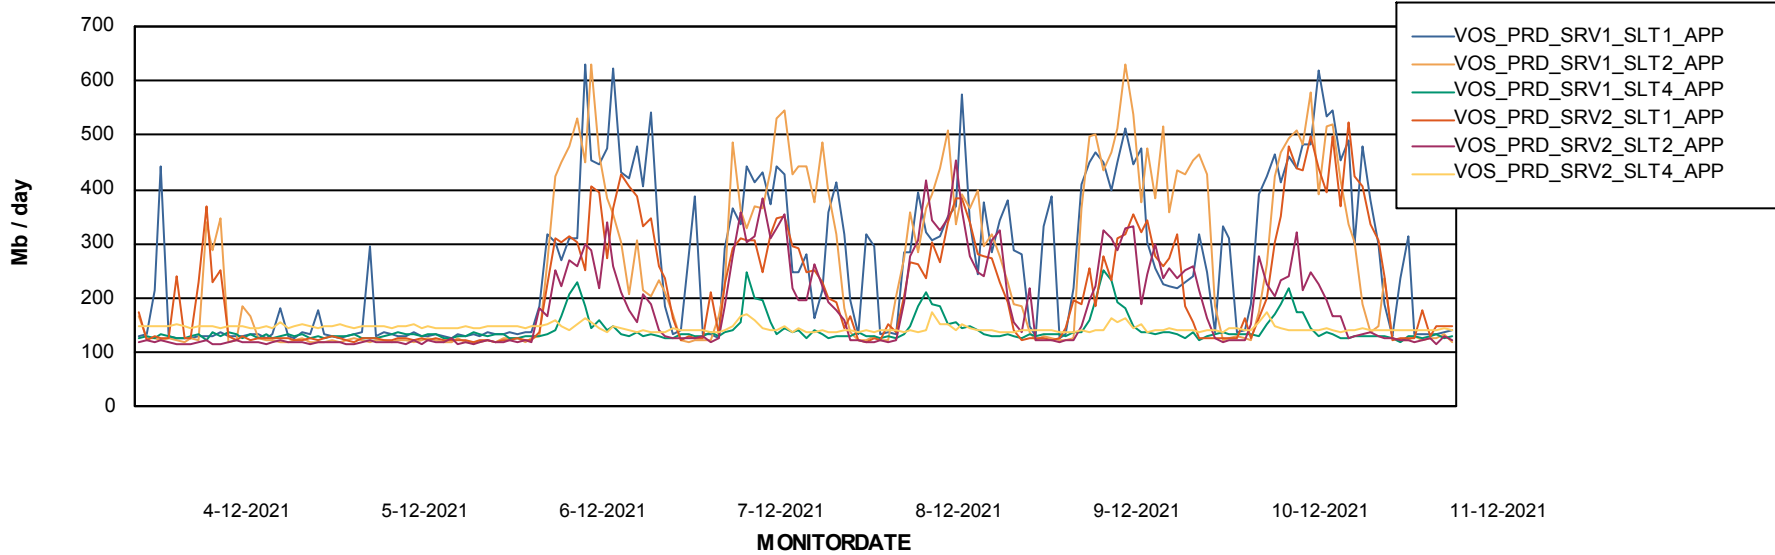

ABSolute Application Server Services

Avg memory used per ABS Server Service