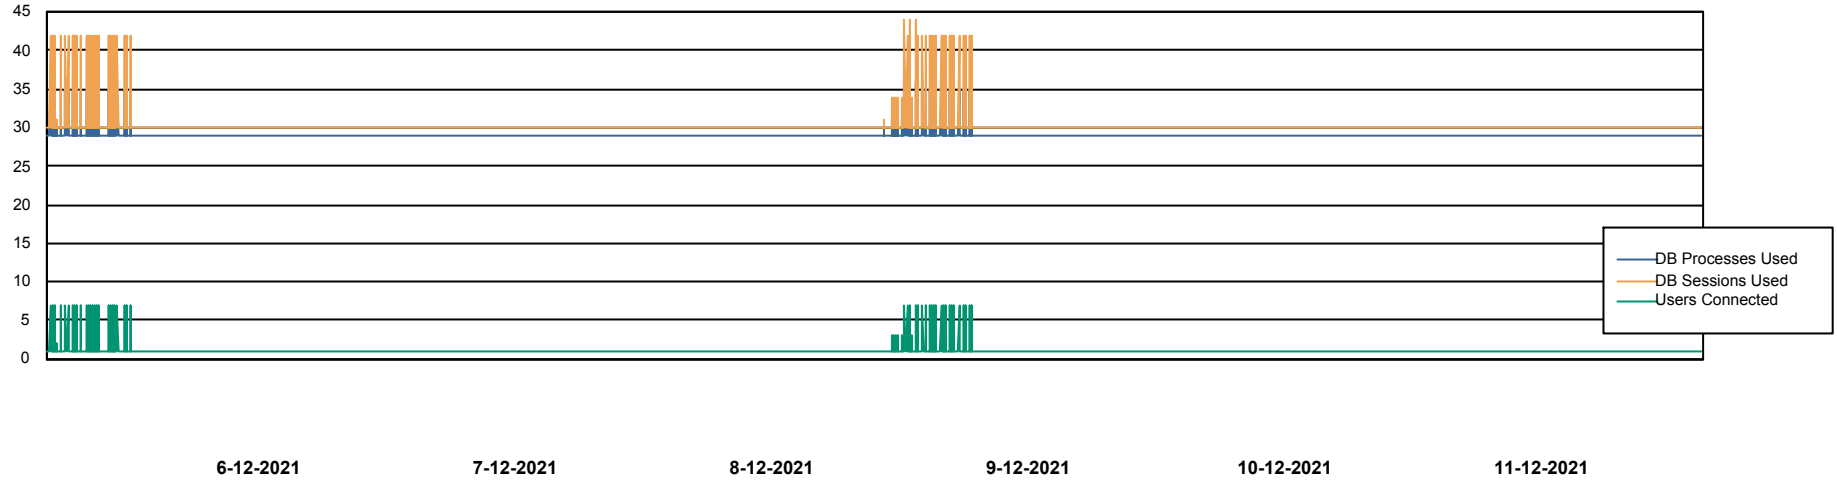

Database Performance SPODB_Production

DB Processes Max 300
DB Sessions Max 472

Weekly SLA Customer Report

Customer SPO_Production Silver
Database ID 57

Database Performance SPODB_Standby

DB Processes Max 300
DB Sessions Max 472

Weekly SLA Customer Report

Customer SPO_Production Silver
Database ID 57

DATABASE SIZE SPODB_BI

Database growth over last month

DATABASE SIZE SPODB_Production

Database growth over last month

Weekly SLA Customer Report