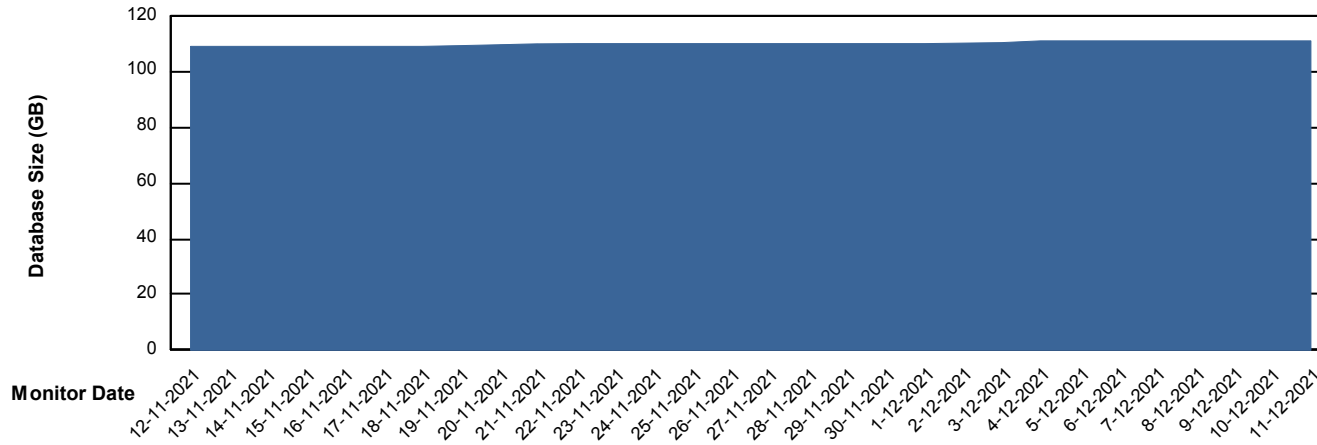

Weekly SLA Customer Report

Customer SPO_Production Silver
Database ID 57

DATABASE SIZE SPODB_BI

Database growth over last month

DATABASE SIZE SPODB_Production

Database growth over last month

Weekly SLA Customer Report

Customer SPO_Production Silver
Database ID 57

Database Tablespace SPODB_BI

Date	Tablespace Name	Filesize (Gb)	Usedsize (Gb)	Percentage free
11-12-2021	ABSDATA	30	25	17
	INDX	40	33	18
10-12-2021	ABSDATA	30	25	17
	INDX	40	33	18
9-12-2021	ABSDATA	30	25	17
	INDX	40	33	18
8-12-2021	ABSDATA	30	25	17
	INDX	40	33	18
7-12-2021	ABSDATA	30	25	17
	INDX	40	33	18
6-12-2021	ABSDATA	30	25	17
	INDX	39	33	15
5-12-2021	ABSDATA	30	25	17
	INDX	39	33	15