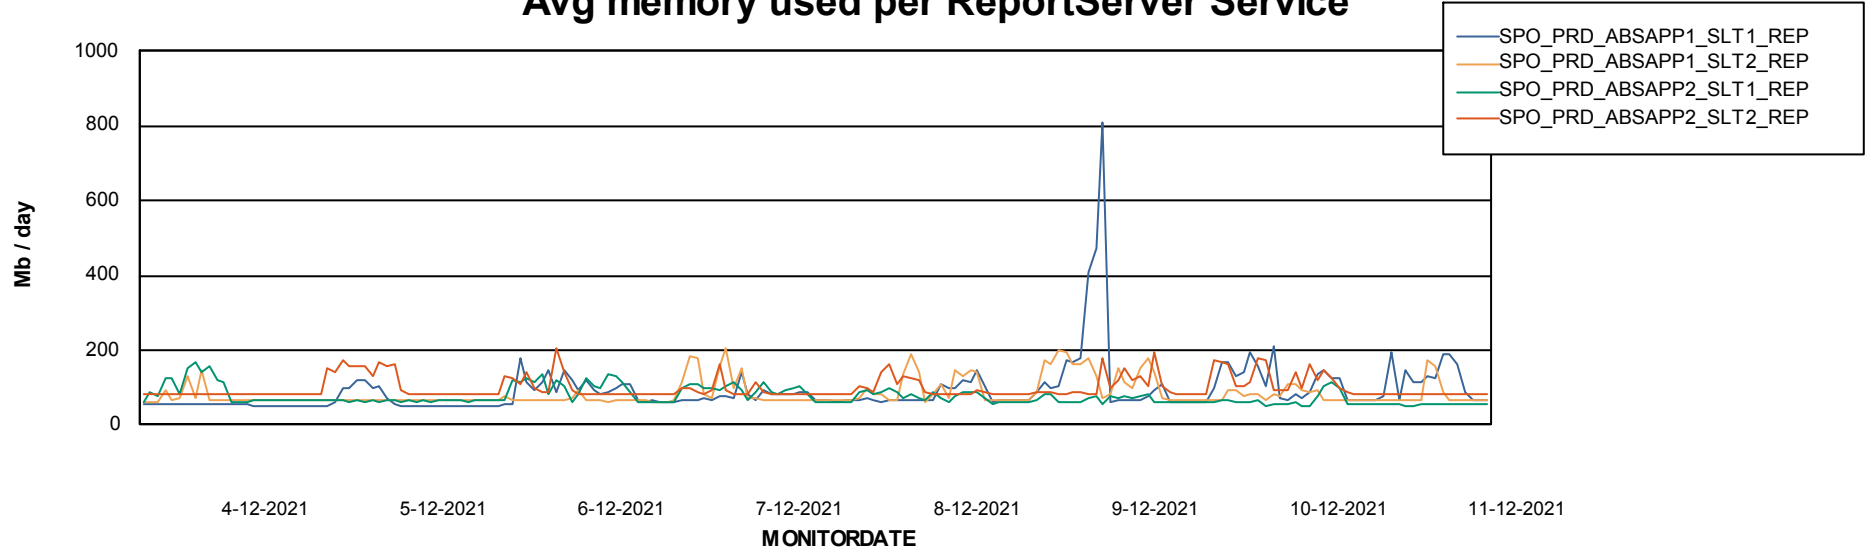

Avg users per day per ABS server

Weekly SLA Customer Report

Customer SPO_Production Silver
Database ID 57

ABSSolute Application ReportServer Services

Avg memory used per ReportServer Service

Weekly SLA Customer Report