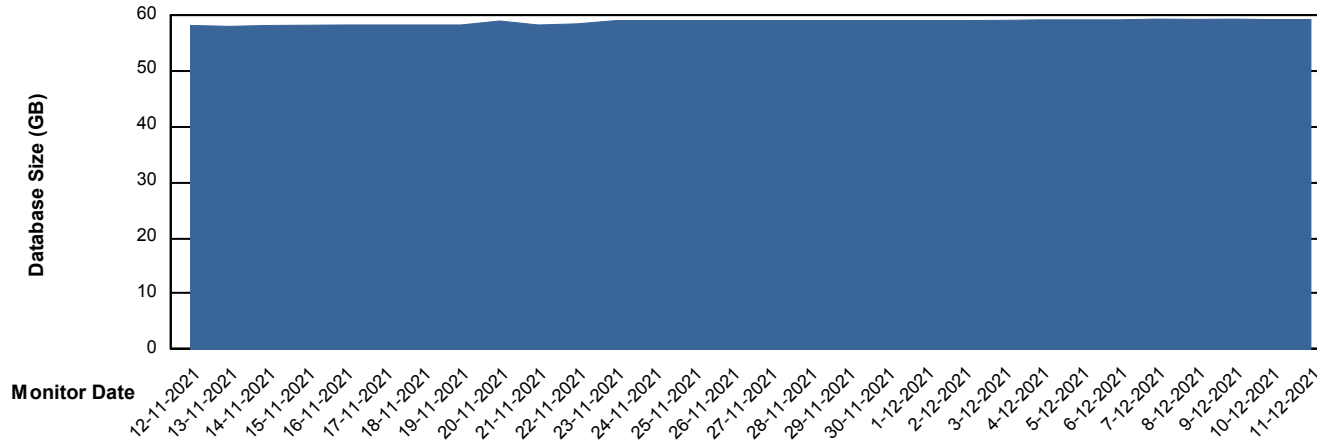

Database Performance SPODB_Production

DB Processes Max 300
DB Sessions Max 472

Weekly SLA Customer Report

Customer SPO_Production Silver
Database ID 57

Database Performance SPODB_Standby

DB Processes Max 300
DB Sessions Max 472

Weekly SLA Customer Report

Customer SPO_Production Silver
Database ID 57

DATABASE SIZE SPODB_BI

Database growth over last month

DATABASE SIZE SPODB_Production

Database growth over last month

Weekly SLA Customer Report