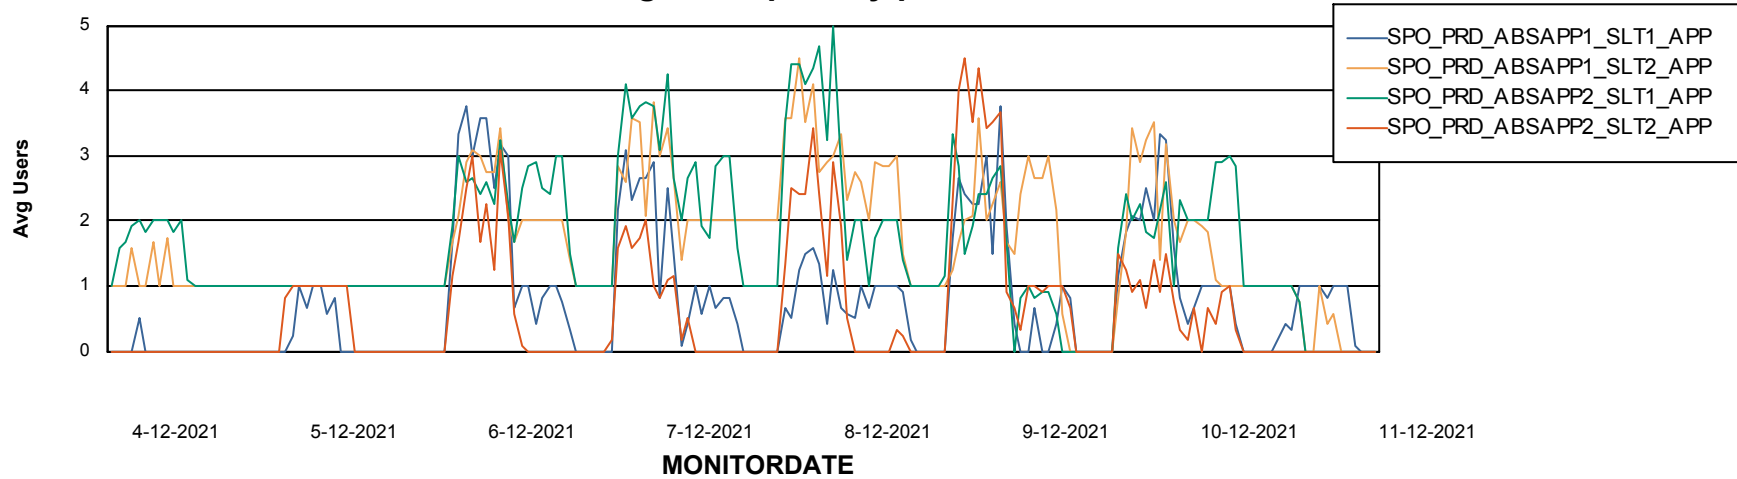

Avg users per day per ABS server