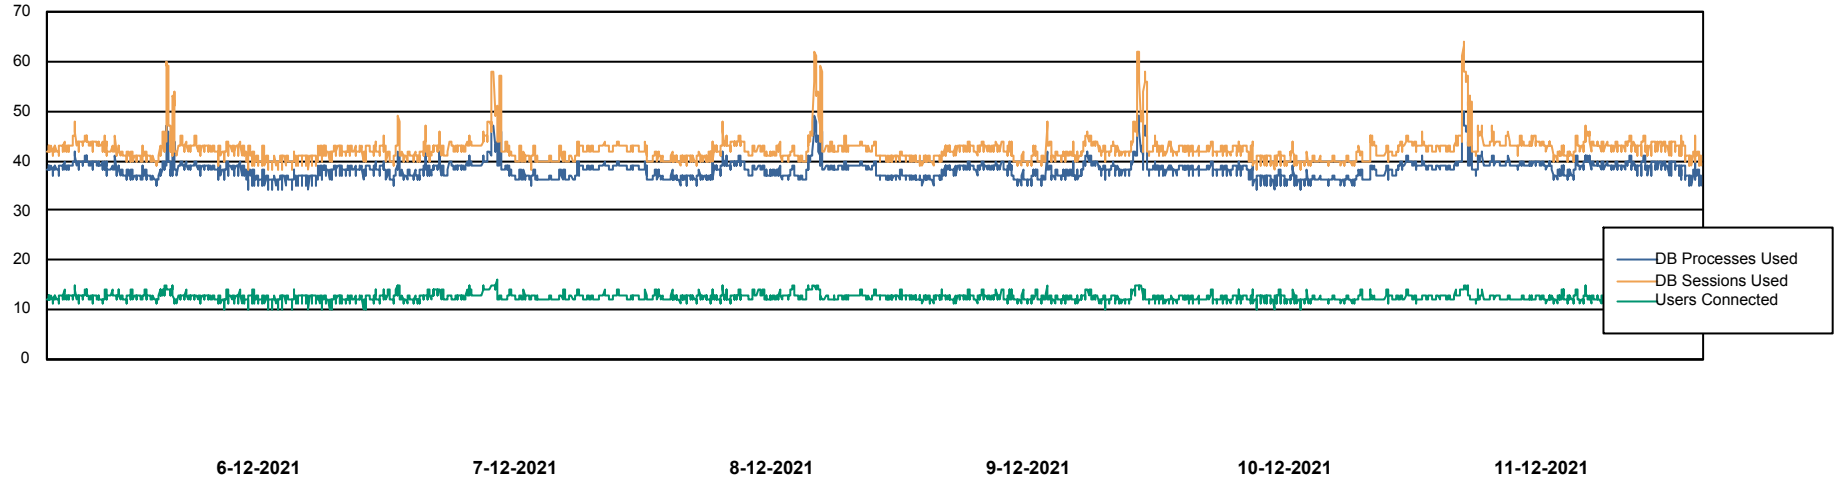

Weekly SLA Customer Report

Customer SPO_Production Silver
Database ID 57

Harddisk Usage SPO_PRD_ORACLE_BI1

	Free disk space on c: (%)	Total disk space on c: (Gb)	Free disk space on d: (%)	Total disk space on d: (Gb)	Free disk space on e: (%)	Total disk space on e: (Gb)	Free disk space on f: (%)	Total disk space on f: (Gb)
11-12-2021	26	80	45	200	100	100	100	50
10-12-2021	26	80	45	200	100	100	100	50
9-12-2021	26	80	45	200	100	100	100	50
8-12-2021	26	80	45	200	100	100	100	50
7-12-2021	26	80	45	200	100	100	100	50
6-12-2021	26	80	46	200	100	100	100	50
5-12-2021	26	80	46	200	100	100	100	50

Weekly SLA Customer Report

Customer SPO_Production Silver
Database ID 57

Database Performance SPODB_BI

DB Processes Max 500
DB Sessions Max 772

Weekly SLA Customer Report

Customer SPO_Production Silver
Database ID 57