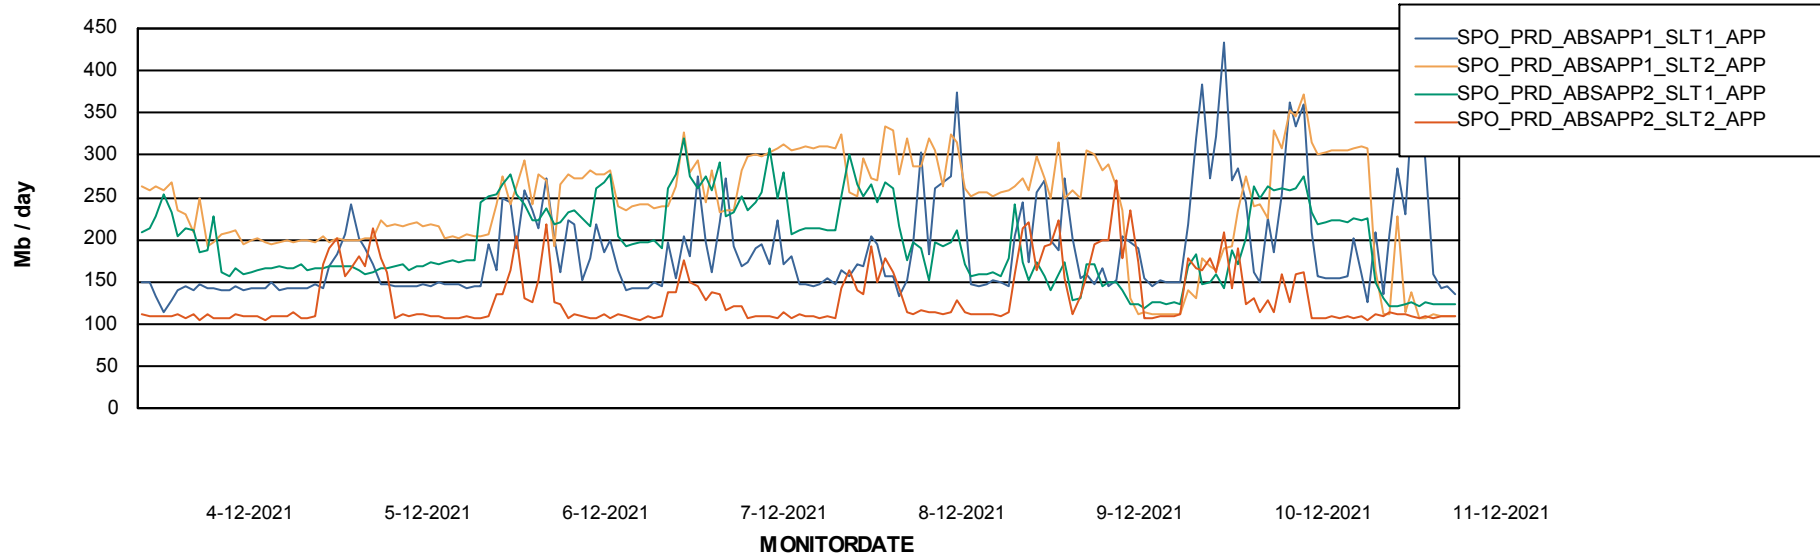

Standby Database Health SPO_Production Silver

Recovery lag for last 7 days

Weekly SLA Customer Report

Customer SPO_Production Silver
Database ID 57

ABSSolute Application Server Services

Avg memory used per ABS Server Service