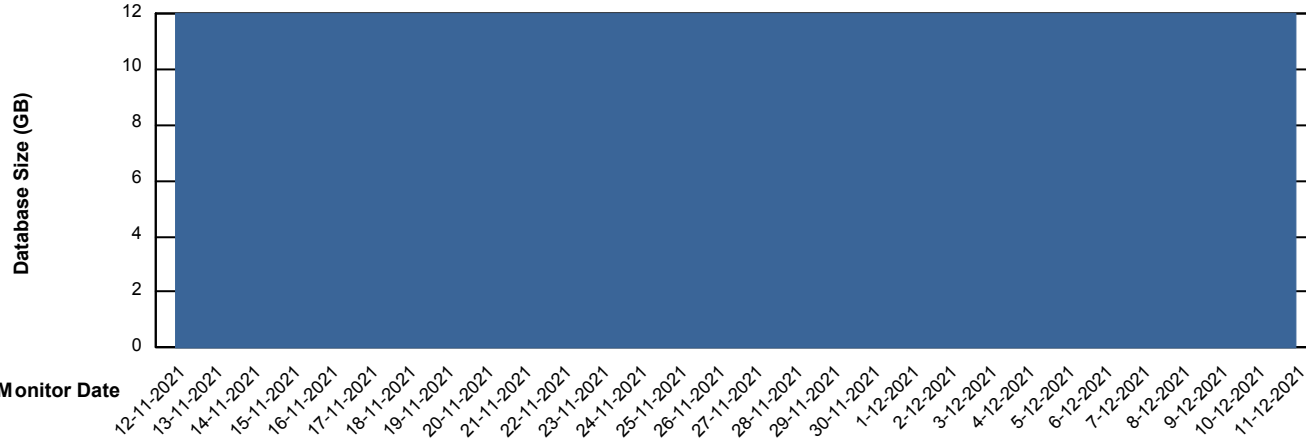

DB Processes Max 500

Weekly SLA Customer Report

Customer SPI_Production
 Database ID 49

DATABASE SIZE SPIDB_Production

Database growth over last month

Database Tablespace SPIDB_Production

| Date | Tablespace Name | Filesize (Gb) | Usedsize (Gb) | Percentage free |
|------------|-----------------|---------------|---------------|-----------------|
| 11-12-2021 | ABSDATA | 5 | 2 | 53 |
| | INDX | 8 | 4 | 53 |
| 10-12-2021 | ABSDATA | 5 | 2 | 53 |
| | INDX | 8 | 4 | 53 |
| 9-12-2021 | ABSDATA | 5 | 2 | 53 |
| | INDX | 8 | 4 | 53 |
| 8-12-2021 | ABSDATA | 5 | 2 | 54 |
| | INDX | 8 | 4 | 53 |
| 7-12-2021 | ABSDATA | 5 | 2 | 54 |
| | INDX | 8 | 4 | 53 |
| 6-12-2021 | ABSDATA | 5 | 2 | 54 |
| | INDX | 8 | 4 | 53 |
| 5-12-2021 | ABSDATA | 5 | 2 | 54 |
| | INDX | 8 | 4 | 53 |