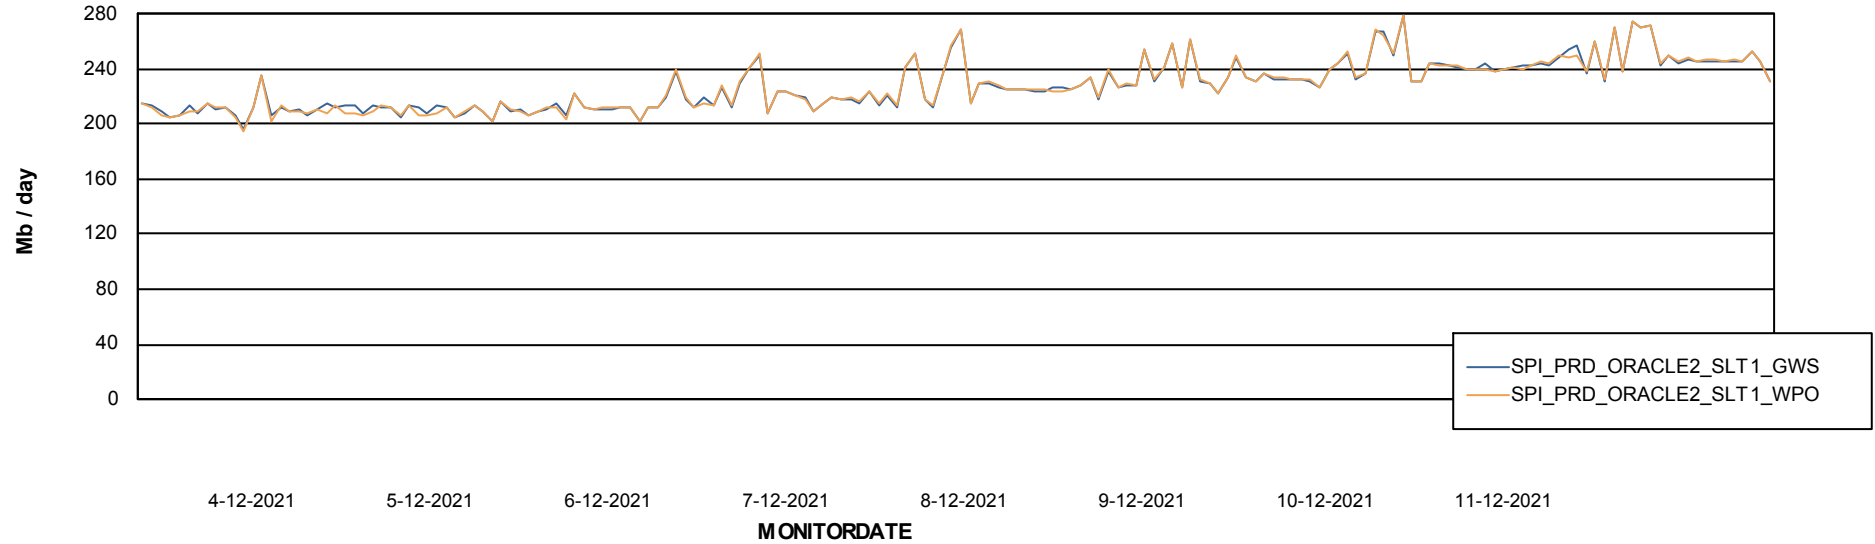

ABSSolute Application ReportServer Services

Avg memory used per ReportServer Service

Weekly SLA Customer Report

Customer SPI_Production
Database ID 49

ABSSolute Web Component Services

Avg memory used per ABS Web component