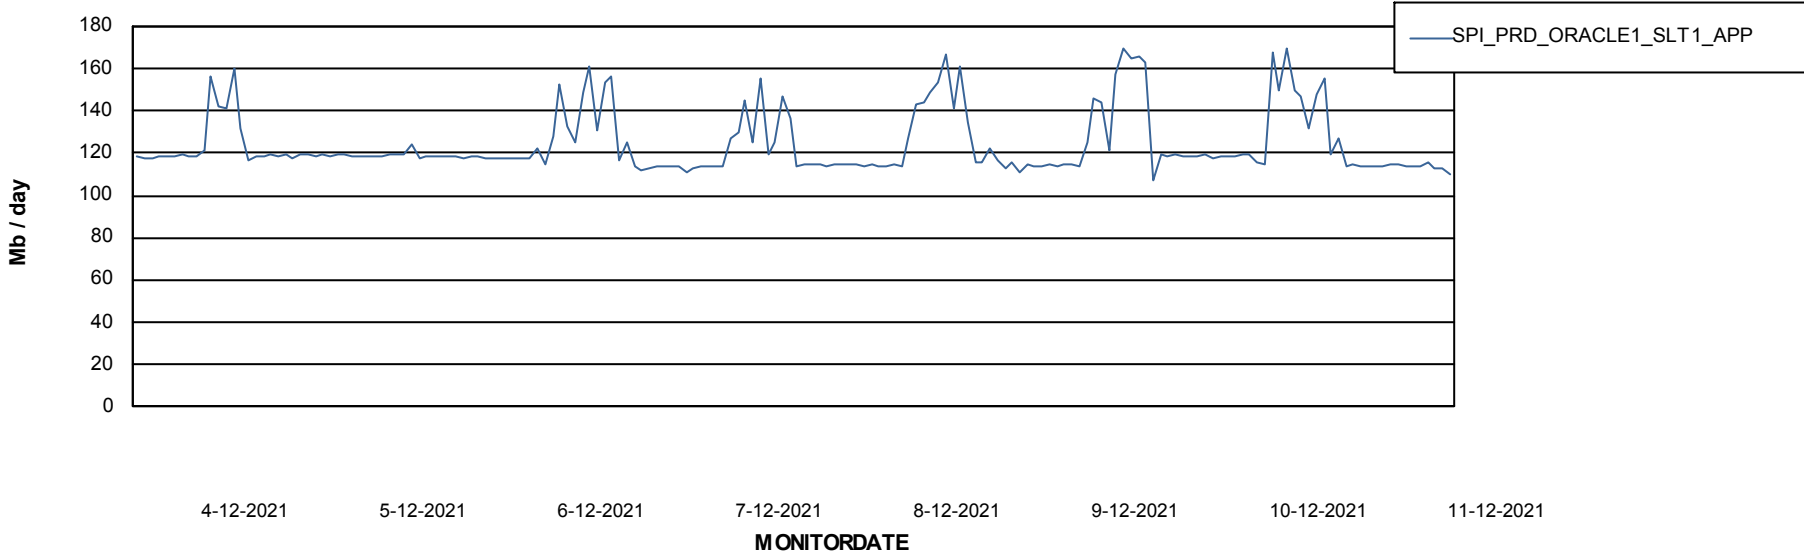

ABSSolute Application Server Services

Avg memory used per ABS Server Service