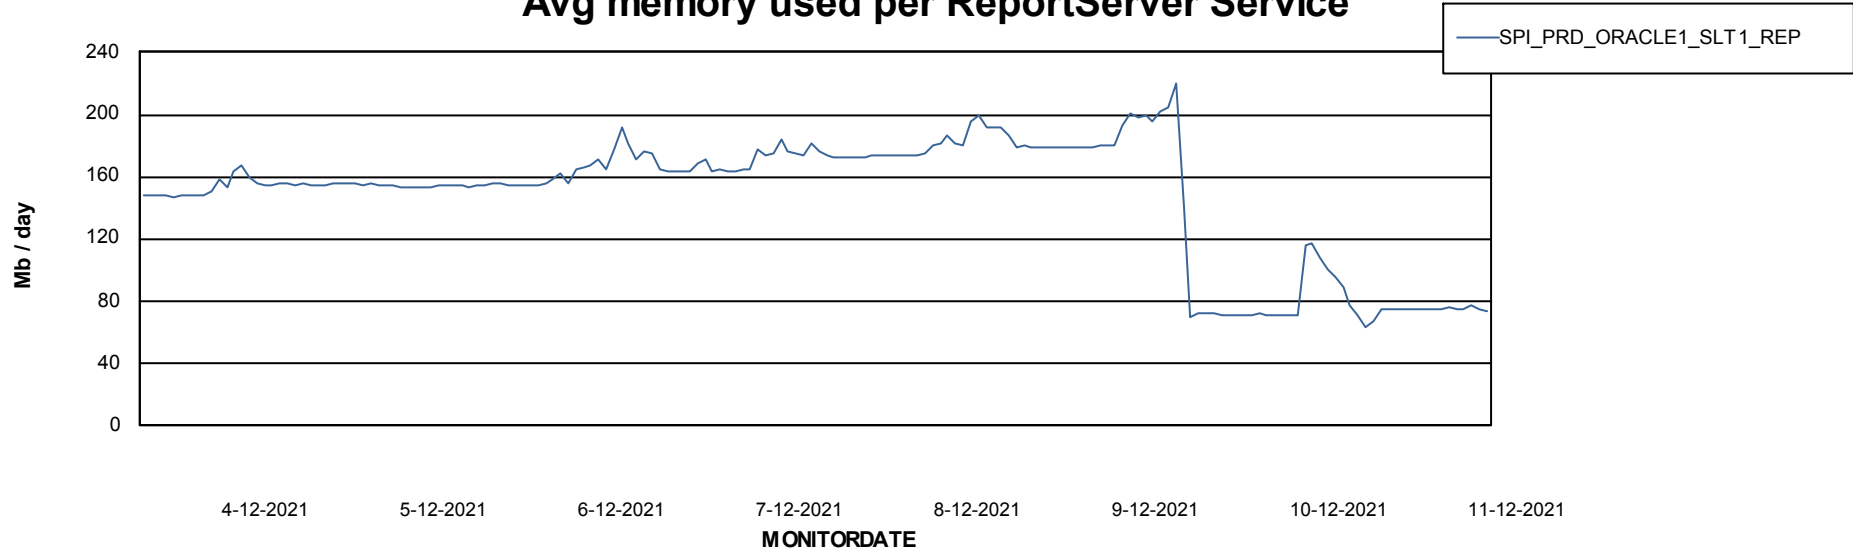

ABSSolute Application ReportServer Services

Avg memory used per ReportServer Service