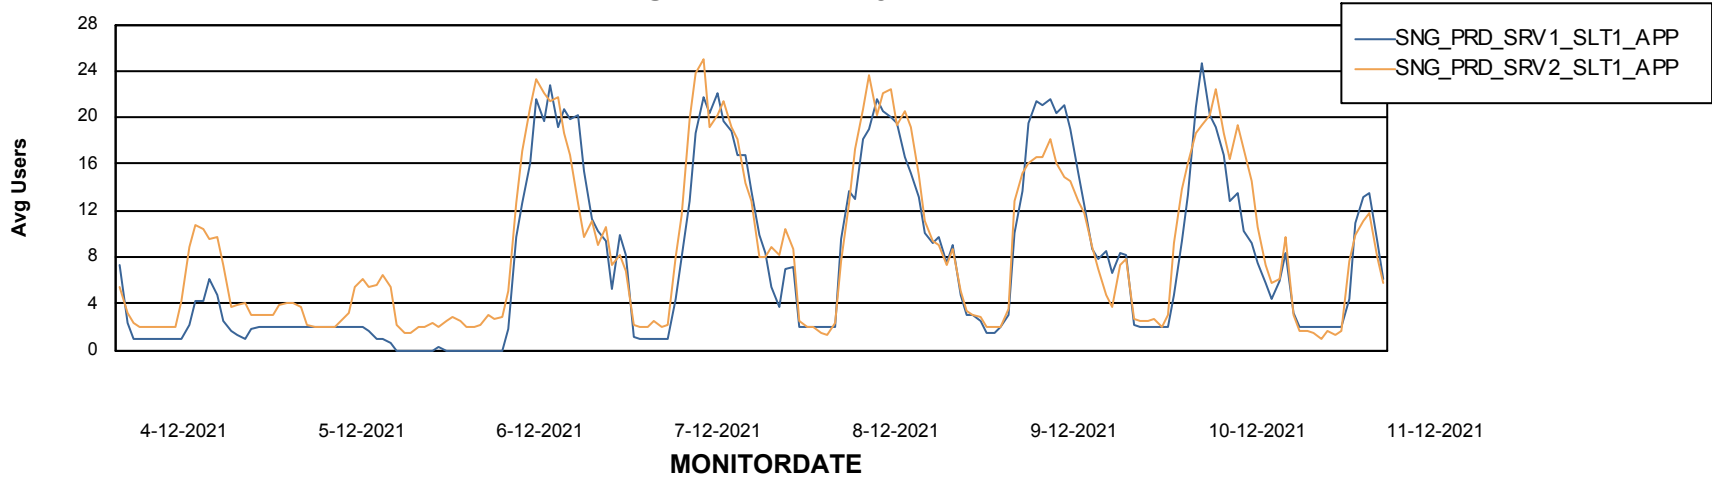

Weekly SLA Customer Report

Customer SNG_Production
Database ID 70

ABSSolute Application Server Services

Avg memory used per ABS Server Service

Avg users per day per ABS server

Weekly SLA Customer Report

Customer SNG_Production
Database ID 70