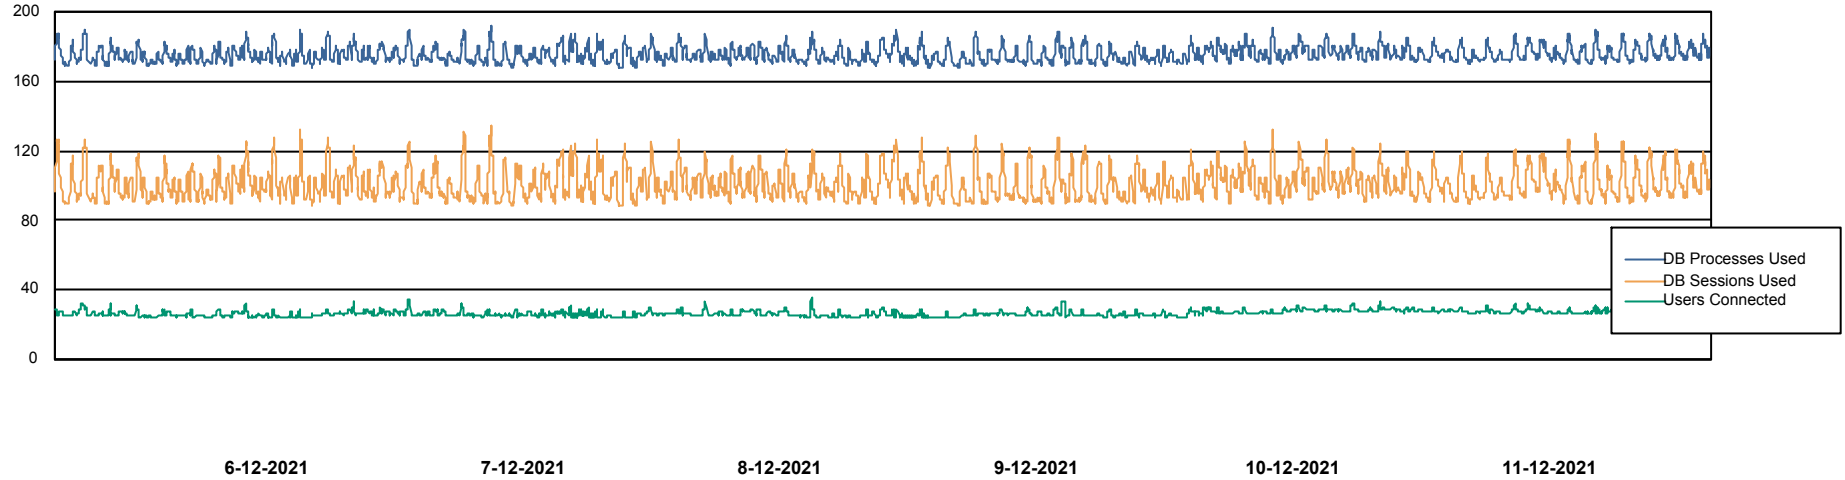

Weekly SLA Customer Report

Customer SNG_Production
Database ID 70

Harddisk Usage SNG_PRD_ORACLE1

	Free disk space on / (%)	Total disk space on / (Gb)	Used disk space on / (Gb)	Free disk space on /abs (%)	Free disk space on /fp1absbac	Free disk space on /home (%)	Free disk space on /u01 (%)	Free disk space on /u02 (%)	Total disk space on /u02 (Gb)	Used disk space on /u02 (Gb)
11-12-2021	99	11	0	82	19	99	75	23	400	309
10-12-2021	99	11	0	82	20	99	75	23	400	309
9-12-2021	99	11	0	82	20	99	75	22	400	310
8-12-2021	99	11	0	82	20	99	75	22	400	312
7-12-2021	99	11	0	82	20	99	75	22	400	312
6-12-2021	99	11	0	82	19	99	26	14	400	343
5-12-2021	99	11	0	82	14	99	5	11	400	357

Weekly SLA Customer Report

Customer SNG_Production
Database ID 70

Database Performance SNGDB_Production

DB Processes Max 800
DB Sessions Max 1,224

Weekly SLA Customer Report

Customer SNG_Production
 Database ID 70