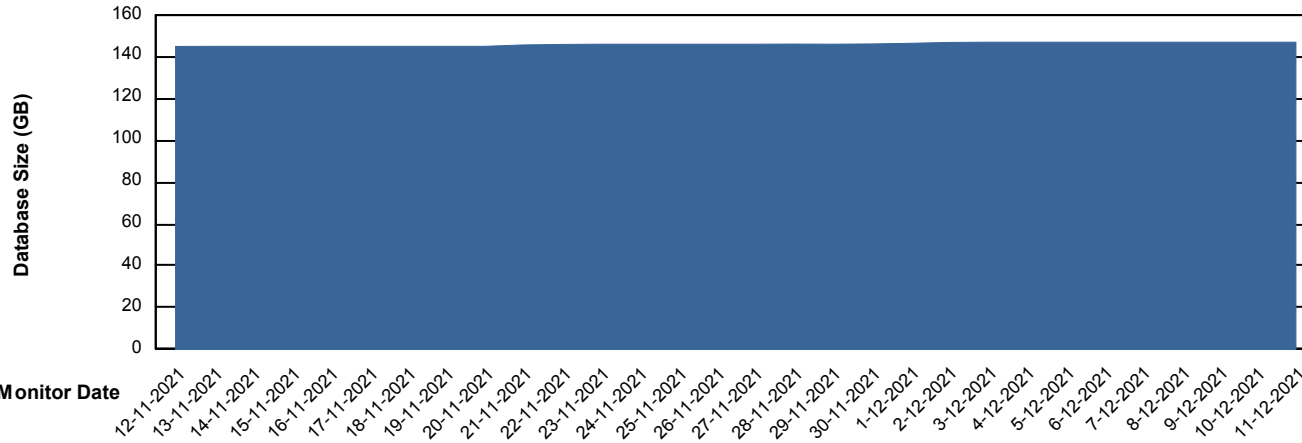

Weekly SLA Customer Report

Customer SNG_Production
Database ID 70

Database Performance SNGDB_Production

DB Processes Max 800
DB Sessions Max 1,224

Weekly SLA Customer Report

Customer SNG_Production
 Database ID 70

DATABASE SIZE SNGDB_Production

Database growth over last month

Database Tablespace SNGDB_Production

Date	Tablespace Name	Filesize (Gb)	Usedsize (Gb)	Percentage free
11-12-2021	ABSDATA	38	32	16
	INDX	99	82	17
10-12-2021	ABSDATA	38	32	16
	INDX	99	82	17
9-12-2021	ABSDATA	38	32	16
	INDX	99	82	17
8-12-2021	ABSDATA	38	32	16
	INDX	99	82	17
7-12-2021	ABSDATA	38	32	16
	INDX	99	82	17
6-12-2021	ABSDATA	38	32	16
	INDX	99	82	17
5-12-2021	ABSDATA	38	32	16
	INDX	99	82	17