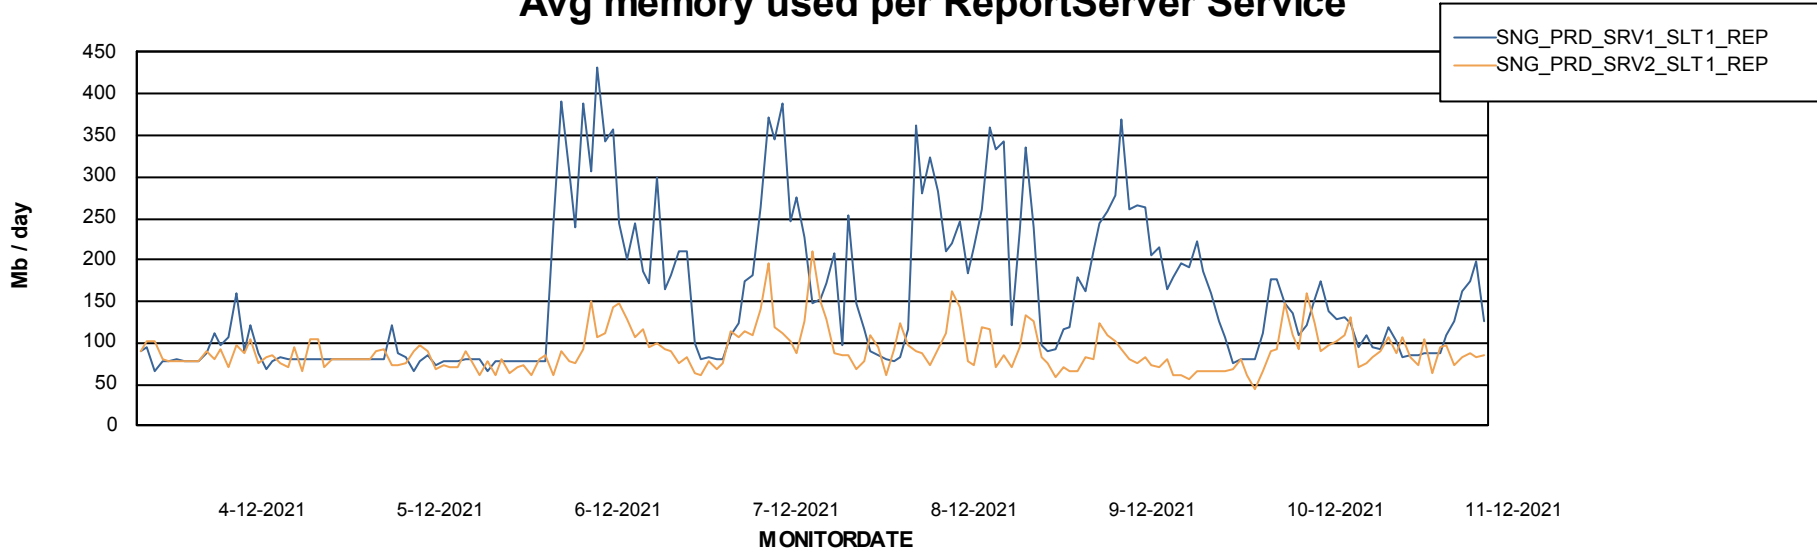

ABSSolute Application ReportServer Services

Avg memory used per ReportServer Service