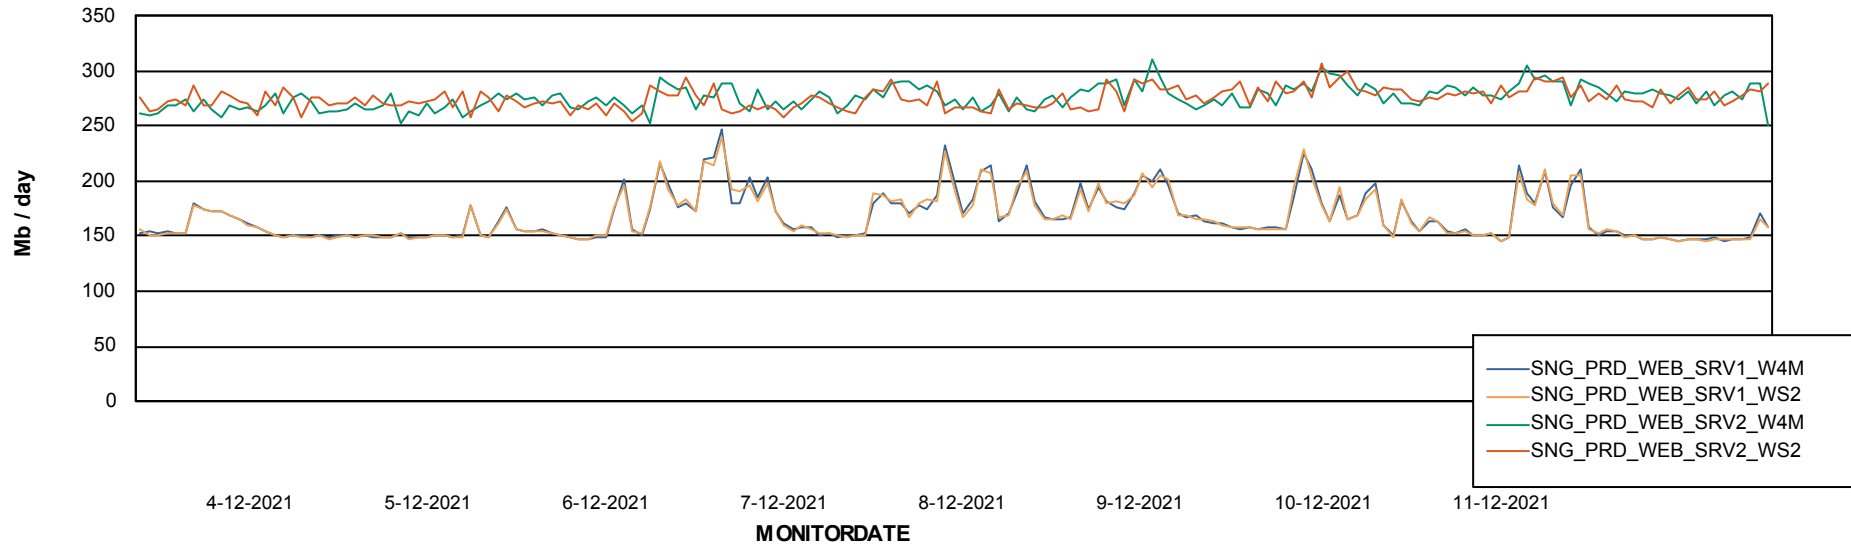

ABSSolute Application ReportServer Services

Avg memory used per ReportServer Service

Weekly SLA Customer Report

Customer SNG_Production
Database ID 70

ABSSolute Web Component Services

Avg memory used per ABS Web component