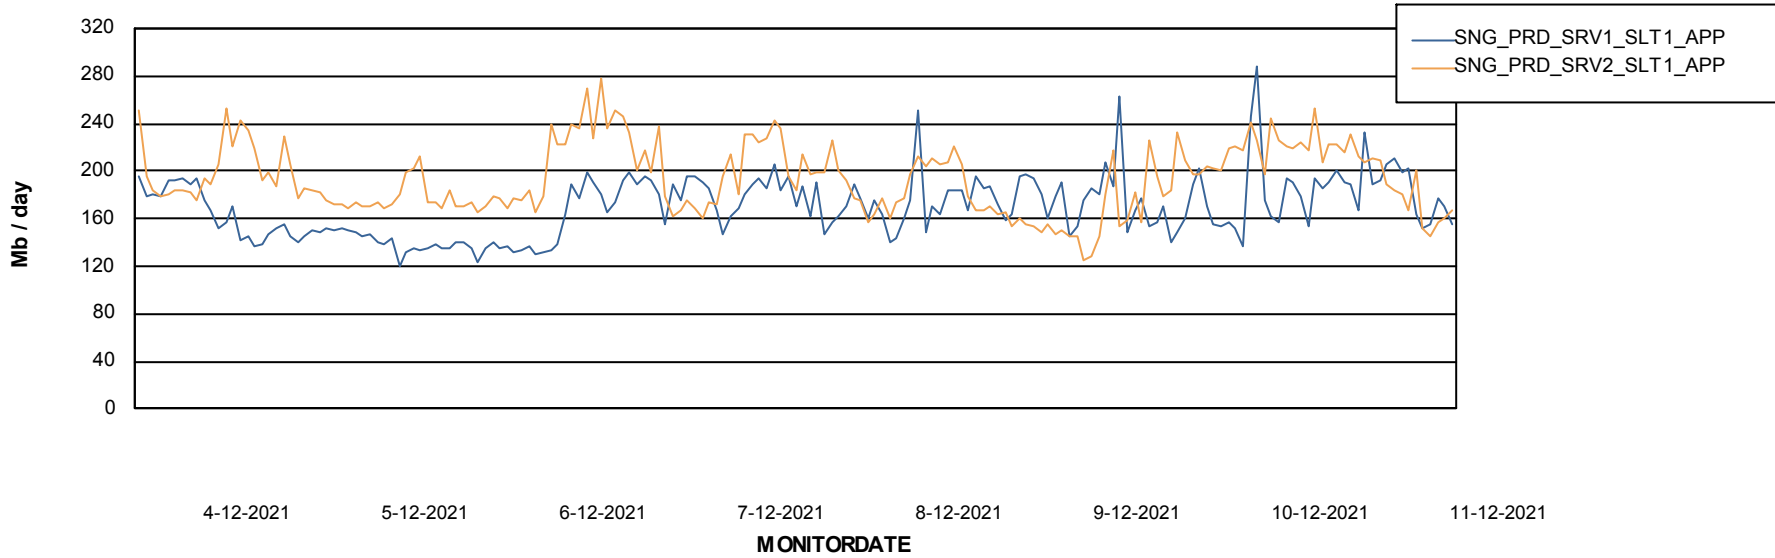

Weekly SLA Customer Report

Customer SNG_Production
Database ID 70

Database Performance SNGDB_Production

DB Processes Max 800
DB Sessions Max 1,224

Weekly SLA Customer Report

Customer SNG_Production
 Database ID 70

DATABASE SIZE SNGDB_Production

Database growth over last month

Database Tablespace SNGDB_Production

Date	Tablespace Name	Filesize (Gb)	Usedsize (Gb)	Percentage free
11-12-2021	ABSDATA	38	32	16
	INDX	99	82	17
10-12-2021	ABSDATA	38	32	16
	INDX	99	82	17
9-12-2021	ABSDATA	38	32	16
	INDX	99	82	17
8-12-2021	ABSDATA	38	32	16
	INDX	99	82	17
7-12-2021	ABSDATA	38	32	16
	INDX	99	82	17
6-12-2021	ABSDATA	38	32	16
	INDX	99	82	17
5-12-2021	ABSDATA	38	32	16
	INDX	99	82	17

Weekly SLA Customer Report

Customer SNG_Production
Database ID 70

ABSSolute Application Server Services

Avg memory used per ABS Server Service

Avg users per day per ABS server

Weekly SLA Customer Report

Customer SNG_Production
Database ID 70