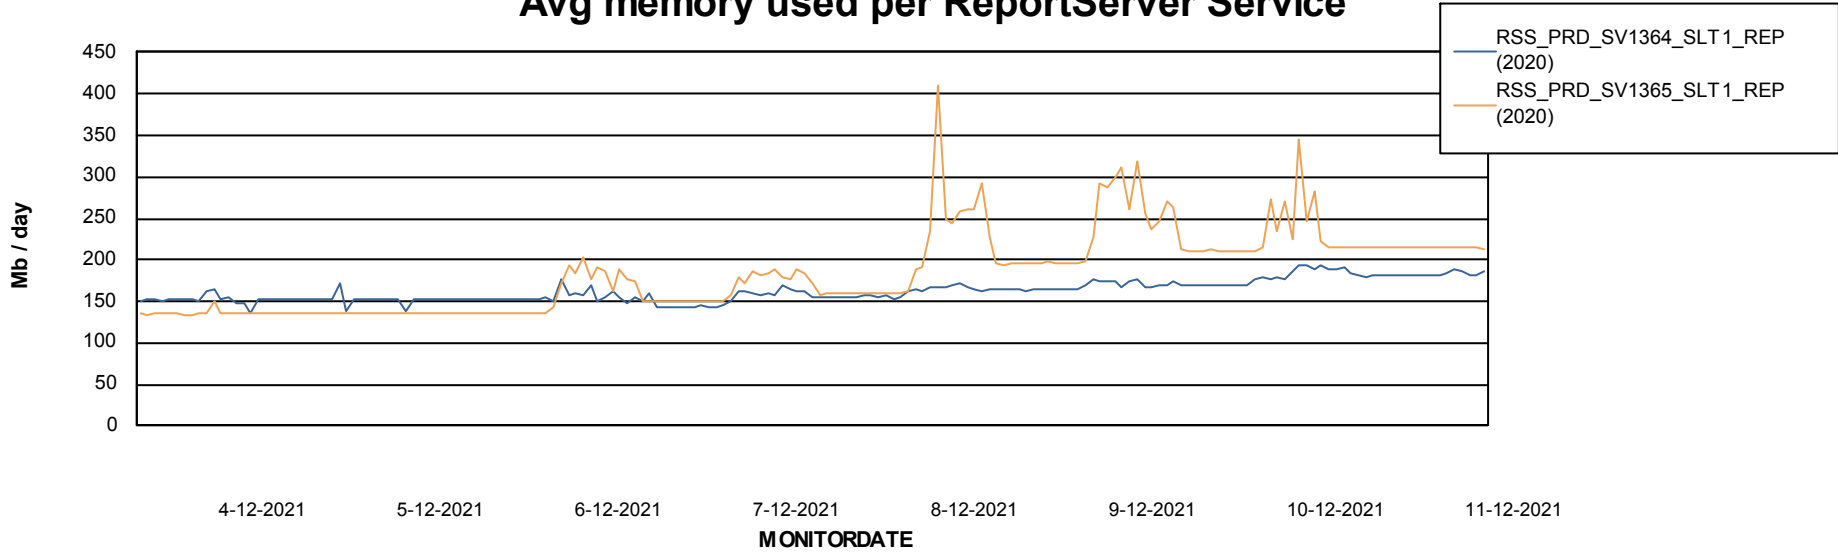

ABSSolute Application ReportServer Services

Avg memory used per ReportServer Service