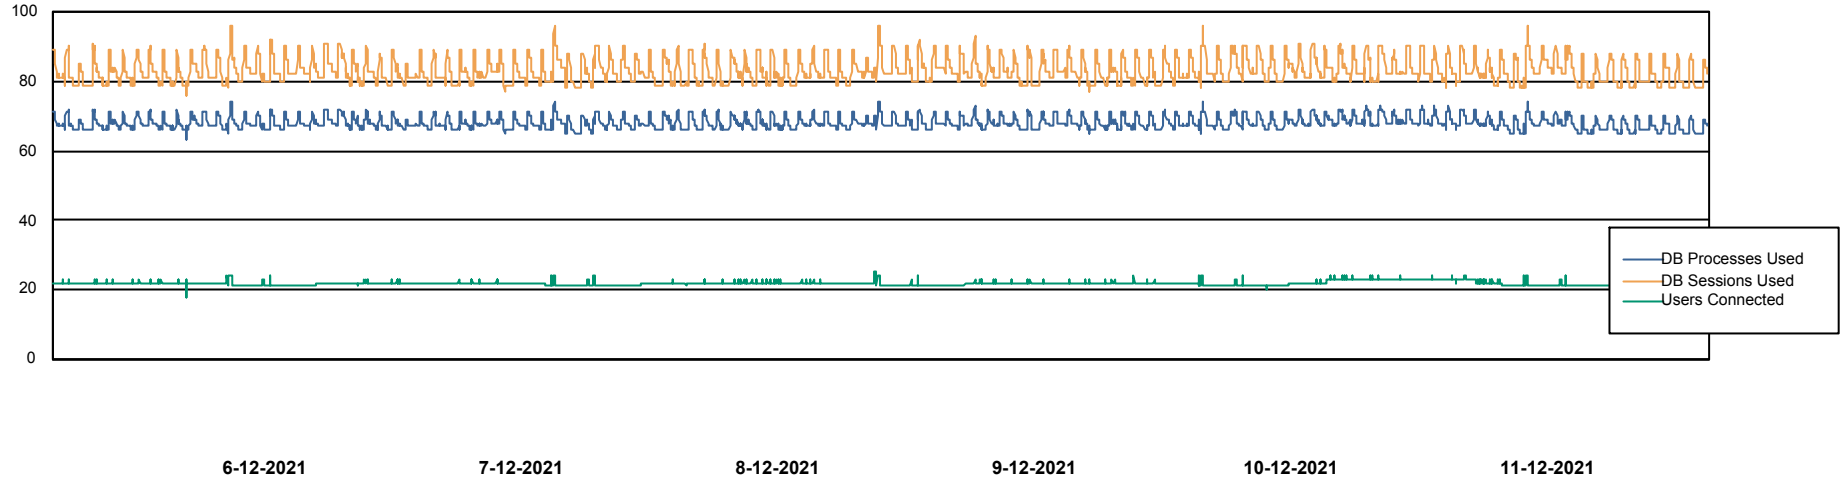

Database Performance RSS_DB_Primary (2020)

DB Processes Max 300
DB Sessions Max 472