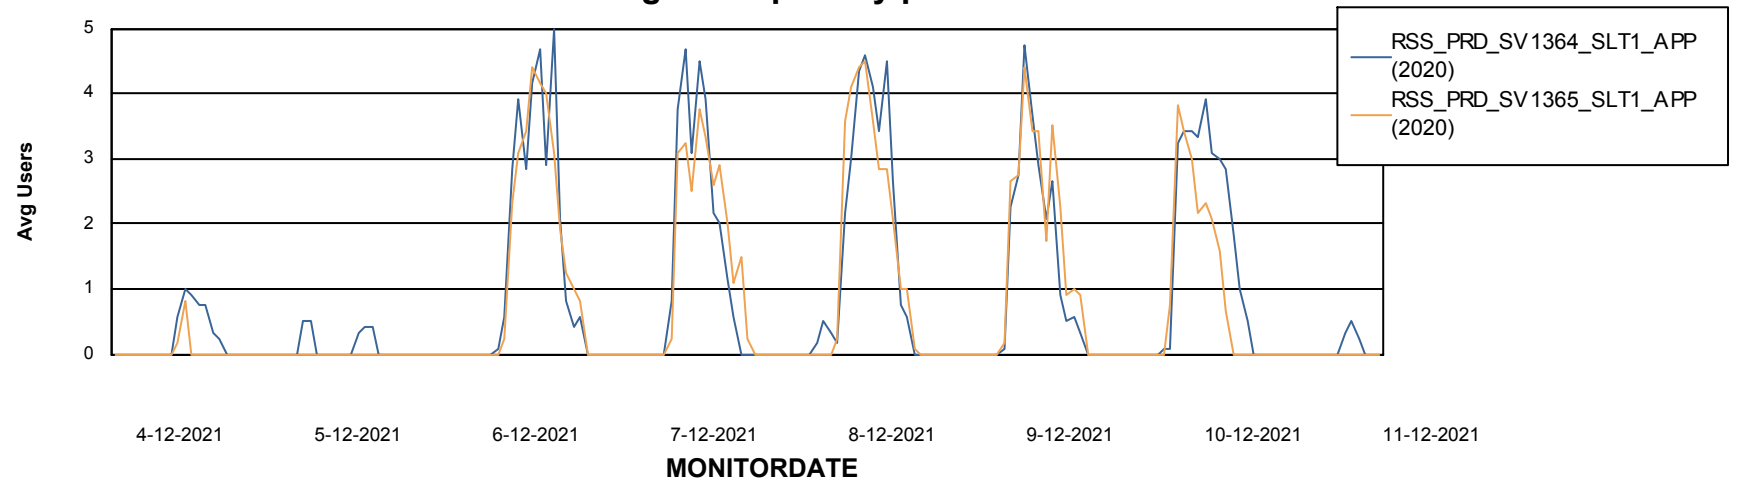

Database Tablespace RSS_DB_Primary (2020)

Date	Tablespace Name	Filesize (Gb)	Usedsize (Gb)	Percentage free
11-12-2021	ABSDATA	42	35	17
	INDX	48	39	19
10-12-2021	ABSDATA	42	35	17
	INDX	48	39	19
9-12-2021	ABSDATA	42	35	17
	INDX	48	39	19
8-12-2021	ABSDATA	42	35	17
	INDX	48	39	19
7-12-2021	ABSDATA	42	35	17
	INDX	48	39	19
6-12-2021	ABSDATA	42	35	17
	INDX	48	39	19
5-12-2021	ABSDATA	42	35	17
	INDX	48	39	19

Weekly SLA Customer Report

Customer RSS Production
Database ID 52

ABSSolute Application Server Services

Avg memory used per ABS Server Service

Avg users per day per ABS server

Weekly SLA Customer Report

Customer RSS Production
Database ID 52