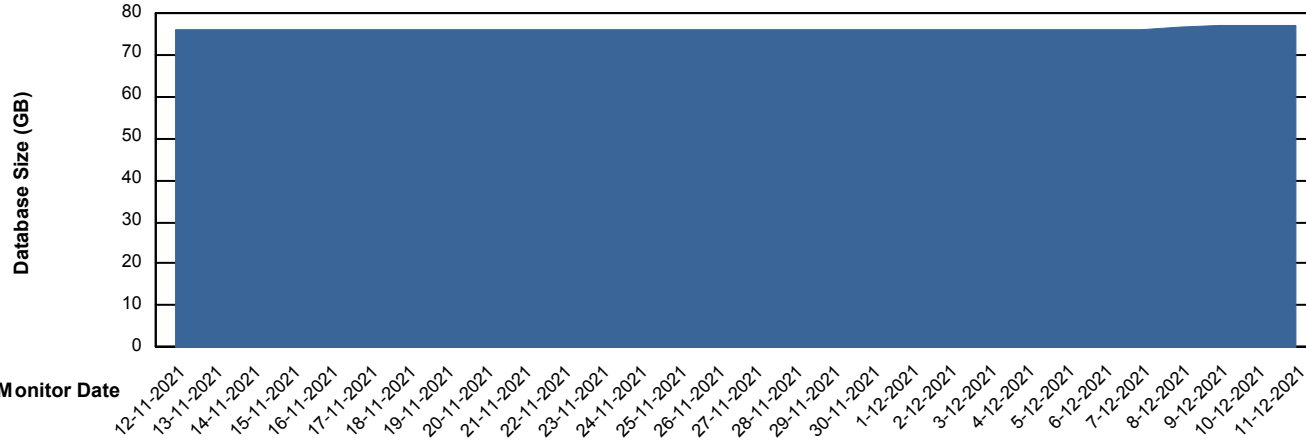

Database Performance RSS_DB_Standby (2020)

DB Processes Max 300
DB Sessions Max 472

Weekly SLA Customer Report

Customer RSS Production
 Database ID 52

DATABASE SIZE RSS_DB_Primary (2020)

Database growth over last month