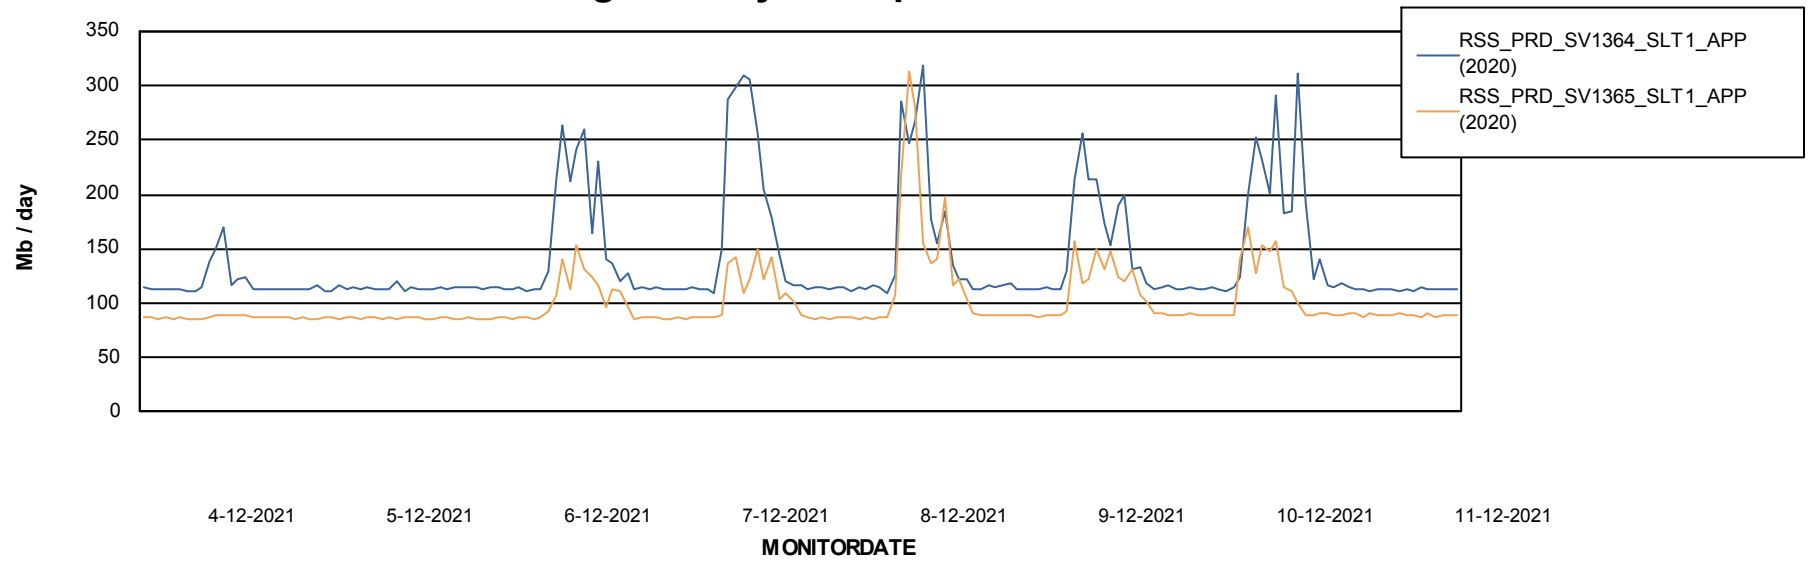

Database Tablespace RSS_DB_Primary (2020)

Date	Tablespace Name	Filesize (Gb)	Usedsize (Gb)	Percentage free
11-12-2021	ABSDATA	42	35	17
	INDX	48	39	19
10-12-2021	ABSDATA	42	35	17
	INDX	48	39	19
9-12-2021	ABSDATA	42	35	17
	INDX	48	39	19
8-12-2021	ABSDATA	42	35	17
	INDX	48	39	19
7-12-2021	ABSDATA	42	35	17
	INDX	48	39	19
6-12-2021	ABSDATA	42	35	17
	INDX	48	39	19
5-12-2021	ABSDATA	42	35	17
	INDX	48	39	19

Weekly SLA Customer Report

Customer RSS Production
Database ID 52

ABSSolute Application Server Services

Avg memory used per ABS Server Service

Avg users per day per ABS server

Weekly SLA Customer Report

Customer RSS Production
Database ID 52