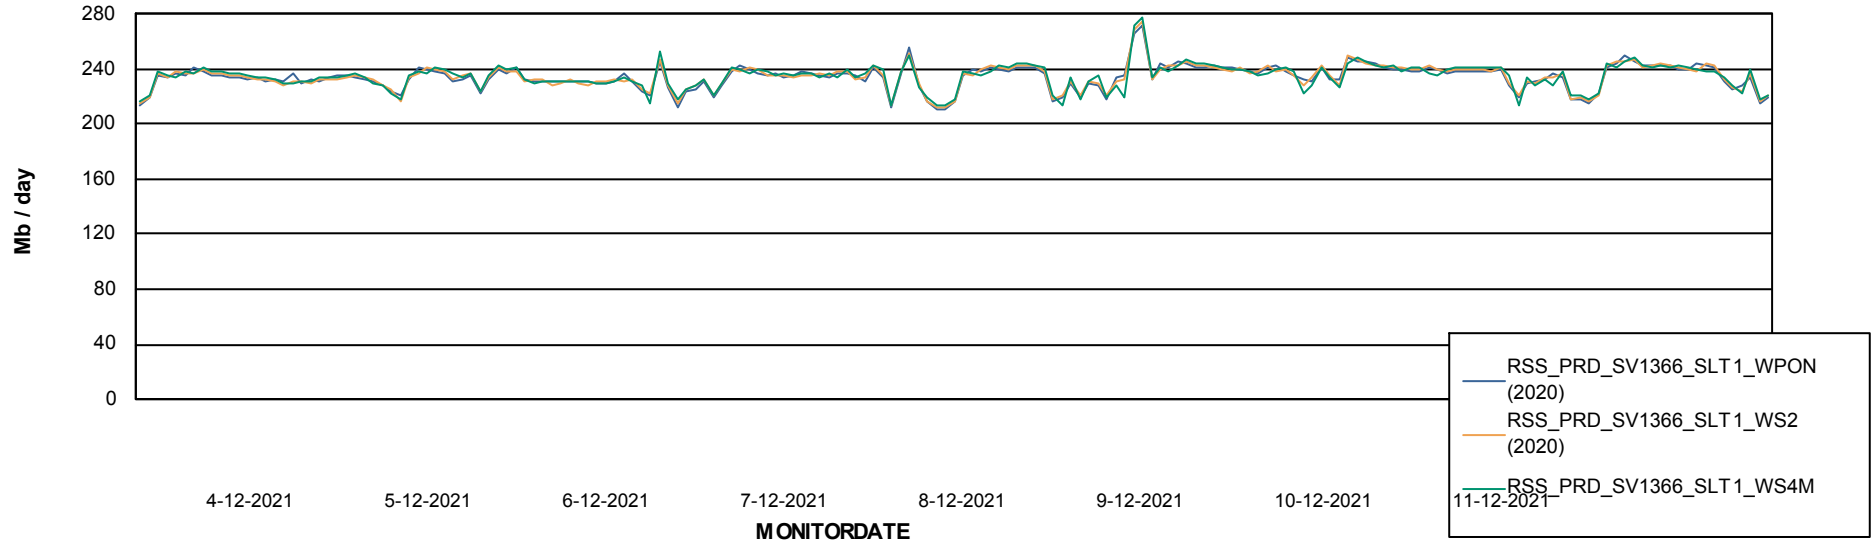

ABSSolute Application ReportServer Services

Avg memory used per ReportServer Service

Weekly SLA Customer Report

Customer RSS Production
Database ID 52

ABSSolute Web Component Services

Avg memory used per ABS Web component