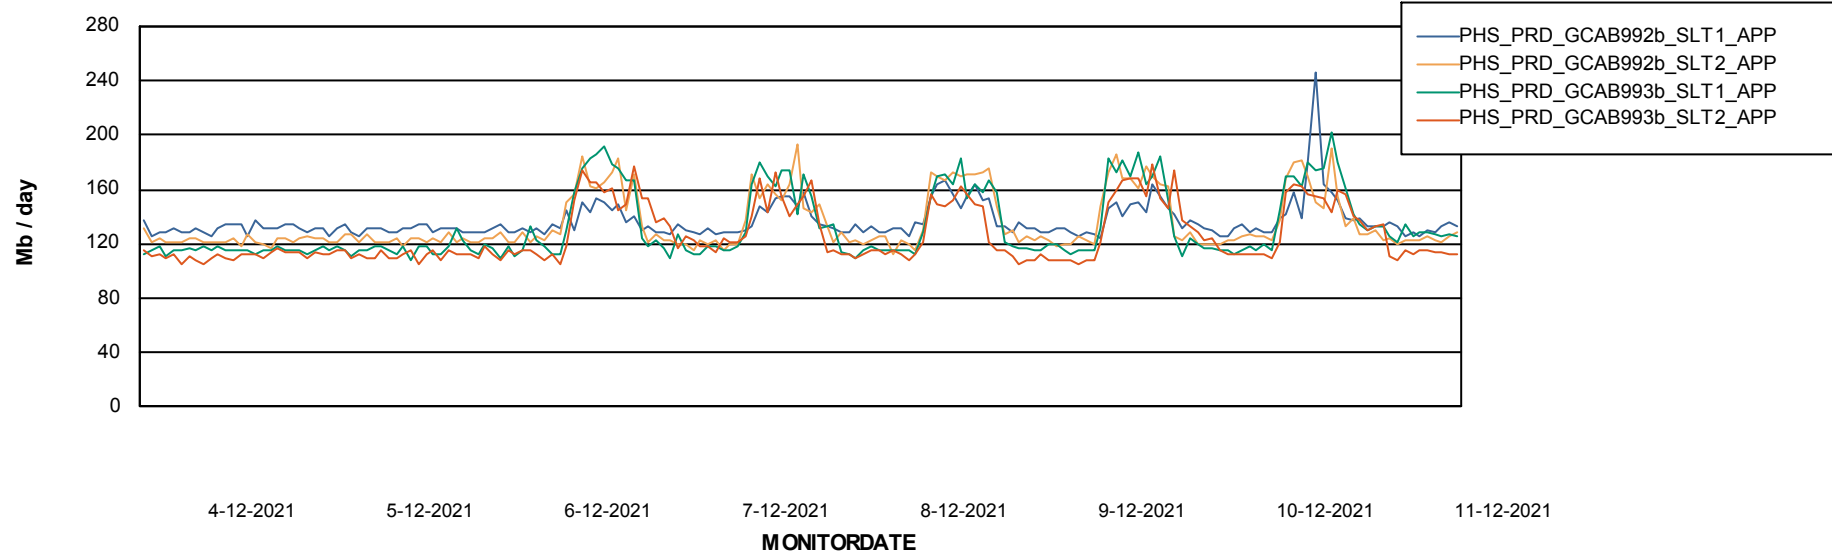

ABSSolute Application Server Services

Avg memory used per ABS Server Service