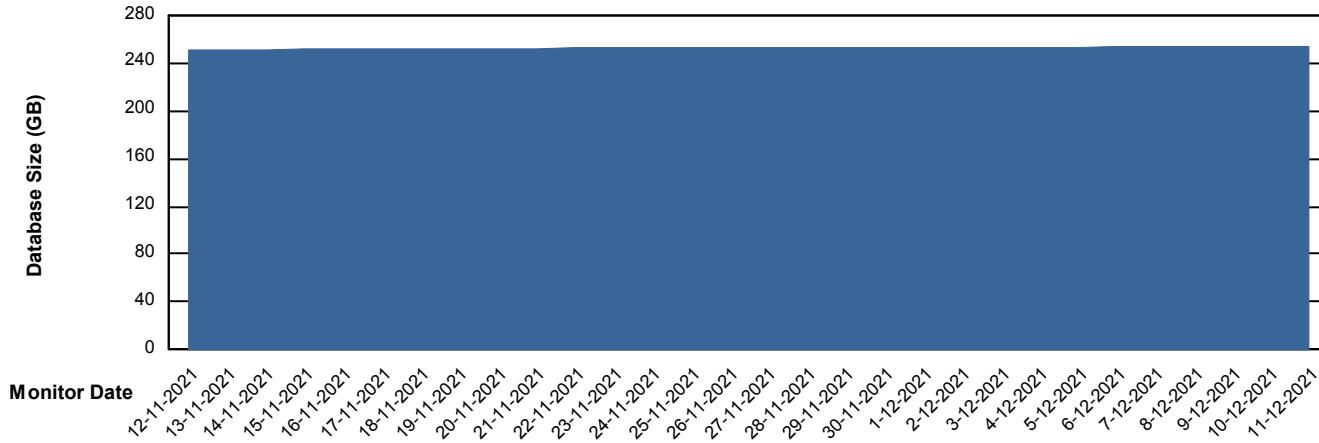

DB Processes Max 1,000

Weekly SLA Customer Report

Customer PHS_Production
Database ID 47

DATABASE SIZE PHSDB_Production

Database growth over last month

DATABASE SIZE PHSDB_Test

Database growth over last month