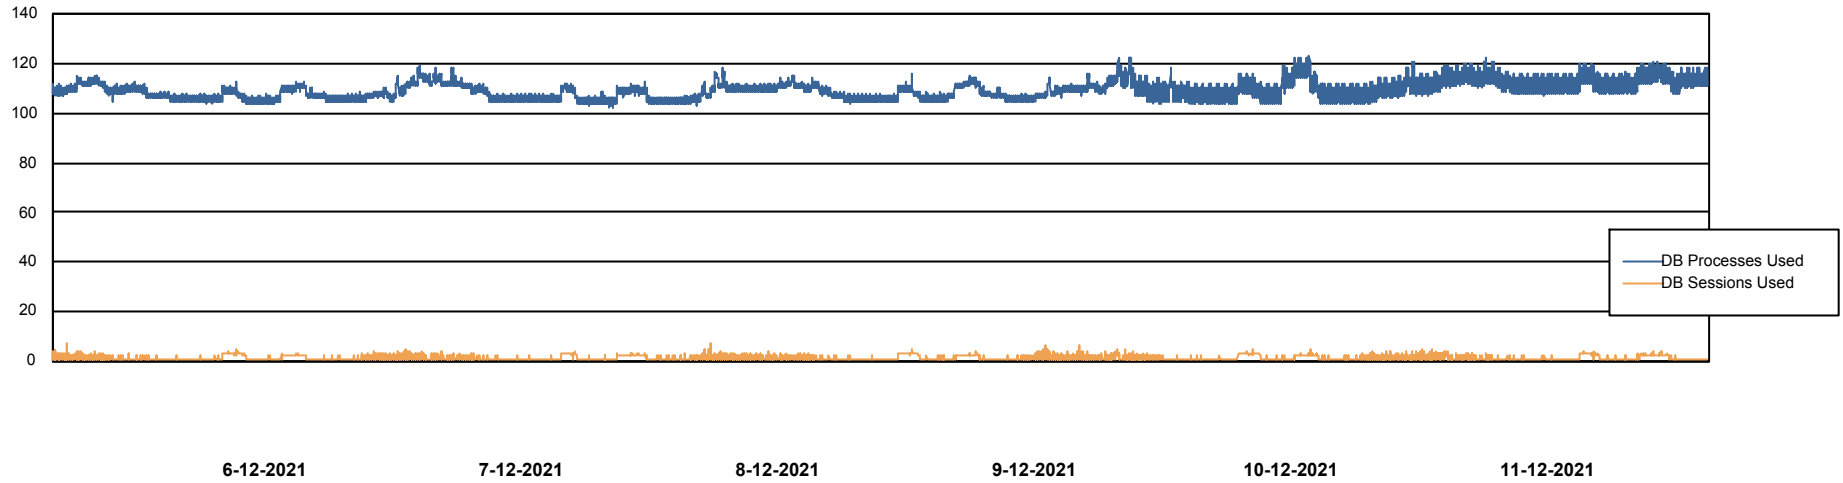

Database Performance PHSDB_Production

DB Processes Max 1,000