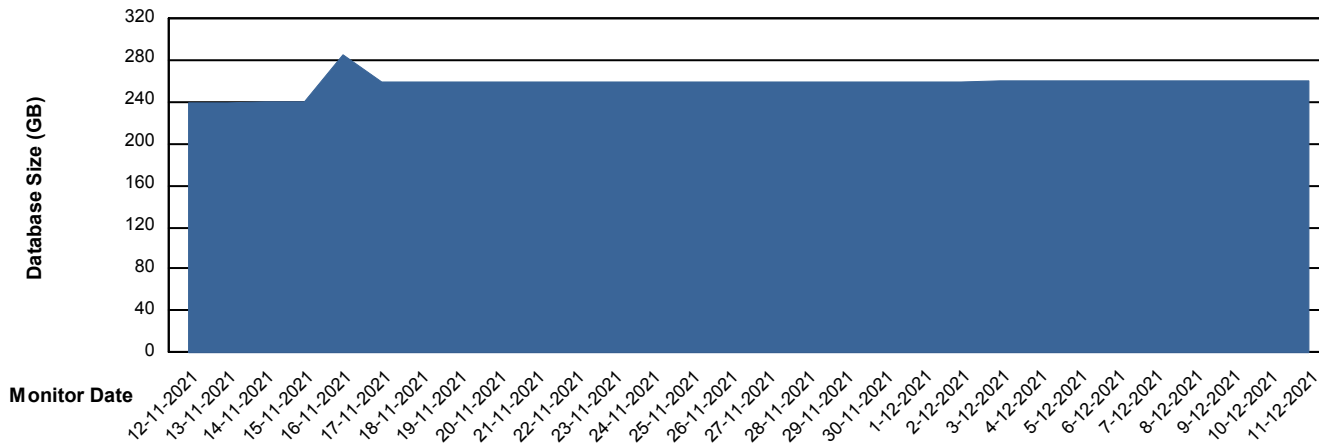

DB Processes Max 1,000

Weekly SLA Customer Report

Customer PHS_Production
Database ID 47

DATABASE SIZE PHSDB_Production

Database growth over last month

DATABASE SIZE PHSDB_Test

Database growth over last month

Weekly SLA Customer Report

Customer PHS_Production
 Database ID 47

Database Tablespace PHSDB_Production

Date	Tablespace Name	Filesize (Gb)	Usedsize (Gb)	Percentage free
11-12-2021	ABSDATA	124	103	17
	INDX	172	144	16
10-12-2021	ABSDATA	124	103	17
	INDX	172	144	16
9-12-2021	ABSDATA	124	103	17
	INDX	172	144	16
8-12-2021	ABSDATA	124	103	17
	INDX	172	144	16
7-12-2021	ABSDATA	124	103	17
	INDX	172	144	16
6-12-2021	ABSDATA	124	103	17
	INDX	172	144	16
5-12-2021	ABSDATA	124	102	17
	INDX	172	143	17