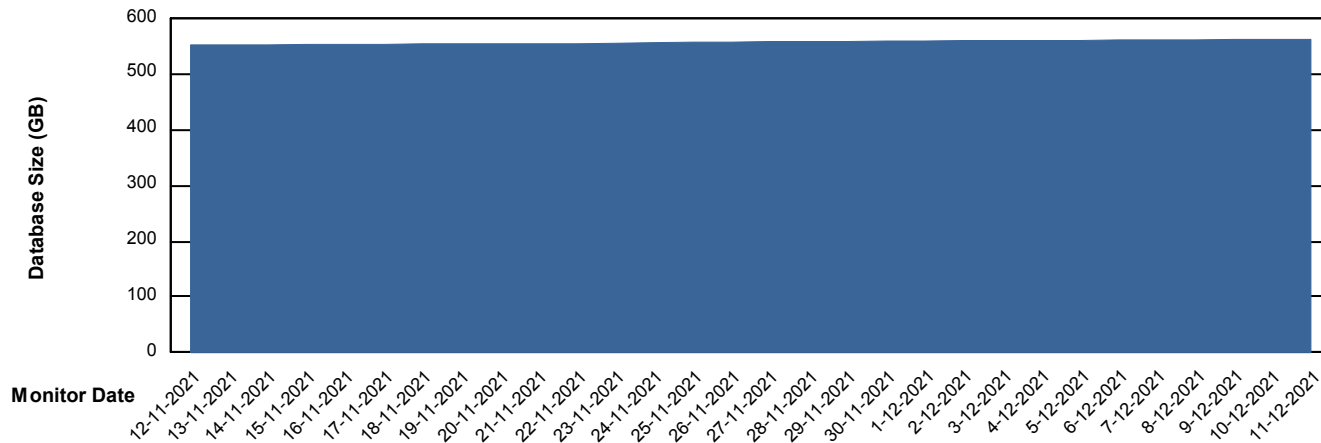

Customer LTS(CleanLease)_Production
Database ID 126

DATABASE SIZE LTS_PROD_CLSABSBI01_BI

Database growth over last month

DATABASE SIZE LTS_PROD_CLSABSDB01_PRDB

Database growth over last month

Weekly SLA Customer Report