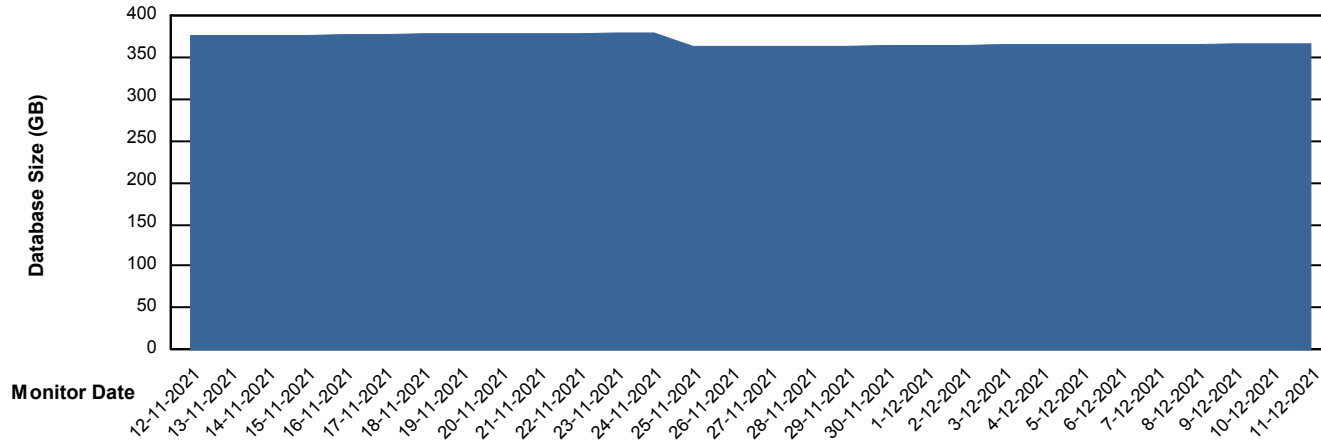

DATABASE SIZE LTS_PROD_CLSABSBI01_BI

Database growth over last month