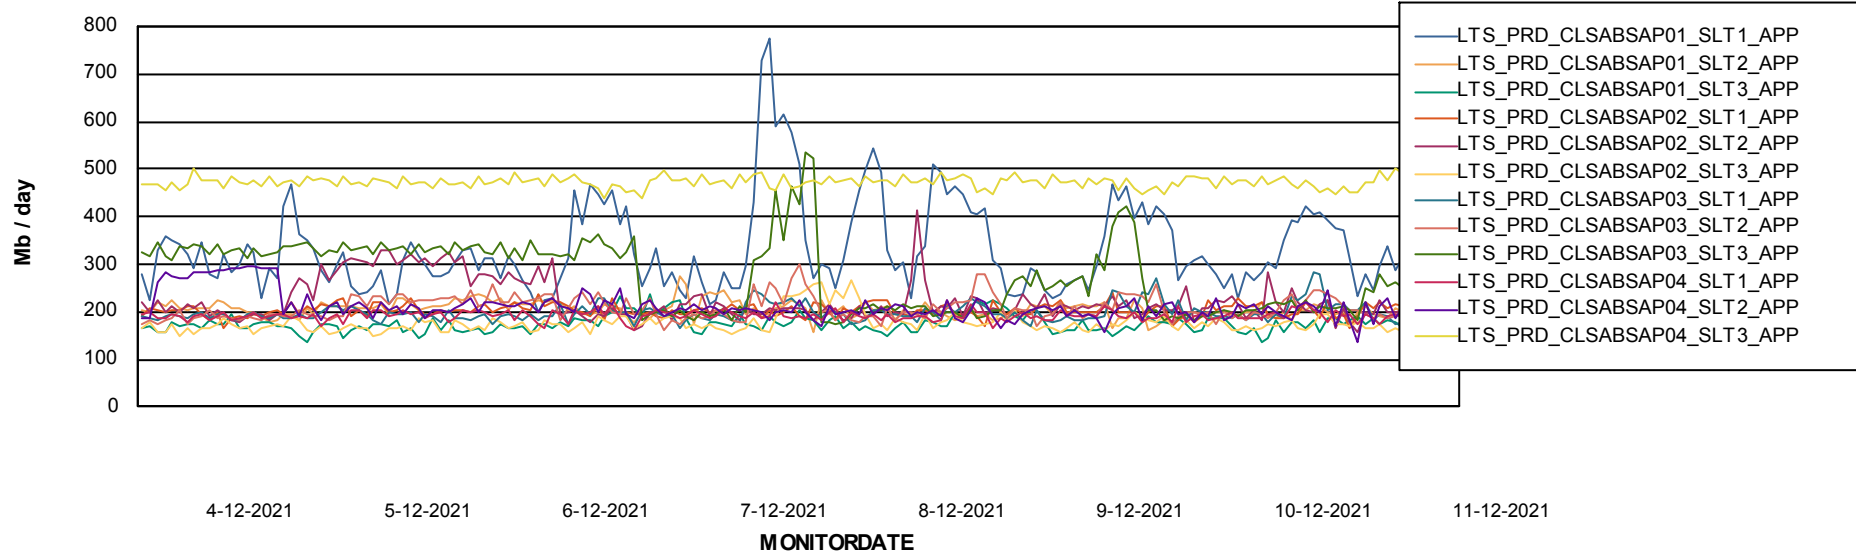

ABSSolute Application Server Services

Avg memory used per ABS Server Service