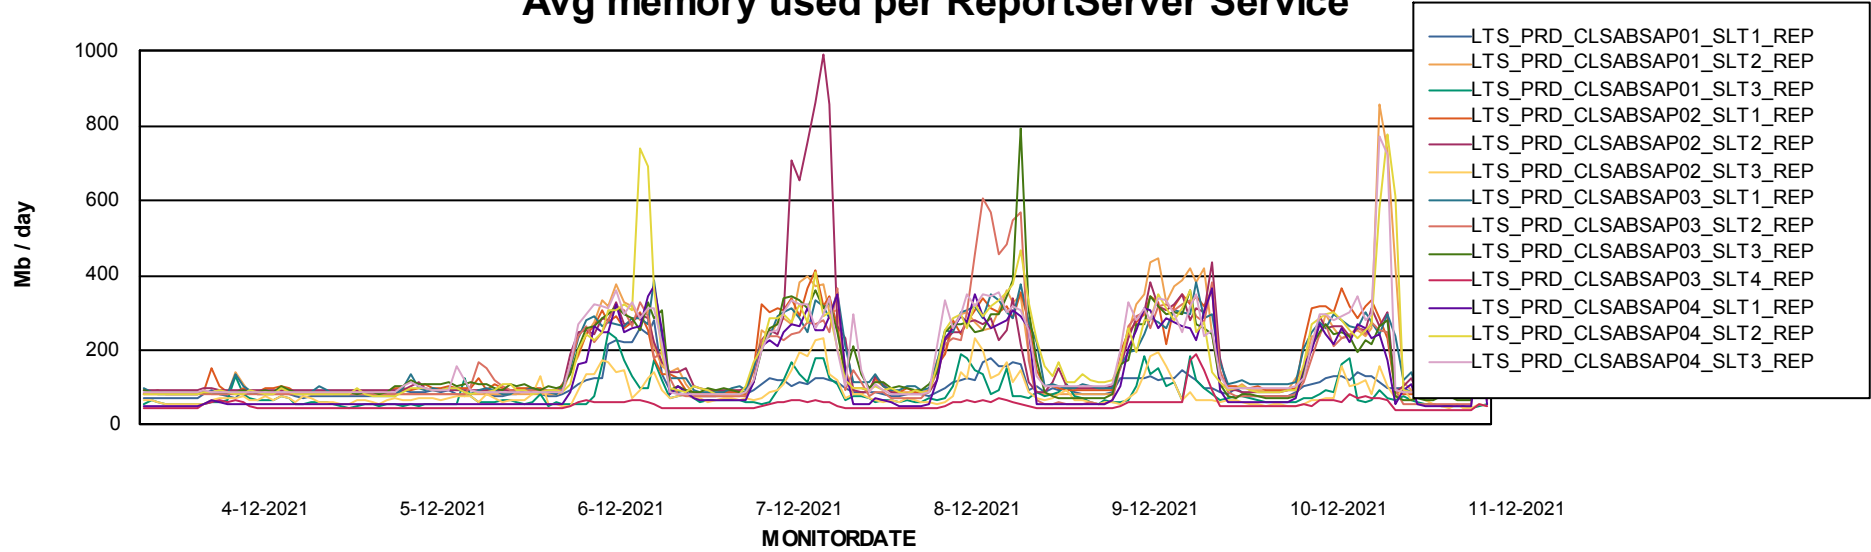

ABSSolute Application ReportServer Services

Avg memory used per ReportServer Service