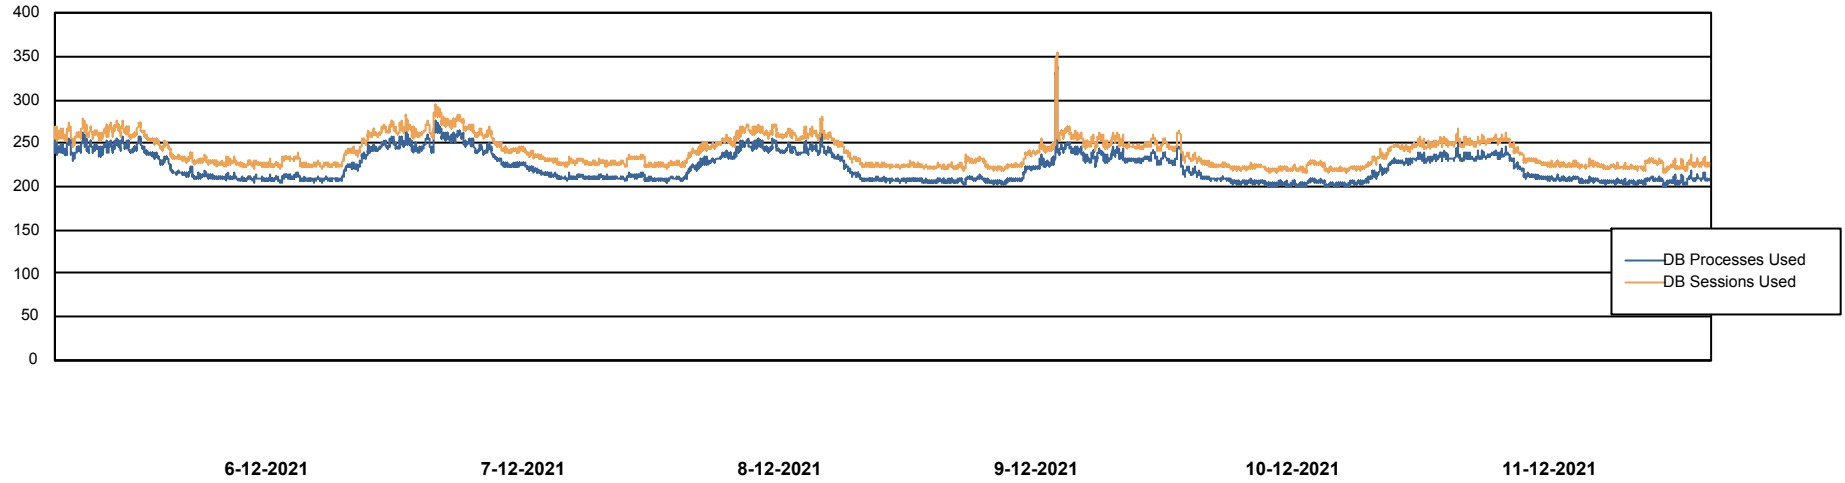

Weekly SLA Customer Report

Customer LTS(CleanLease)_Production
Database ID 126

Database Performance LTS_PROD_CLSABSBI01_BI

Weekly SLA Customer Report

Customer LTS(CleanLease)_Production
Database ID 126

Database Performance LTS_PROD_CLSABSD01_PRDB