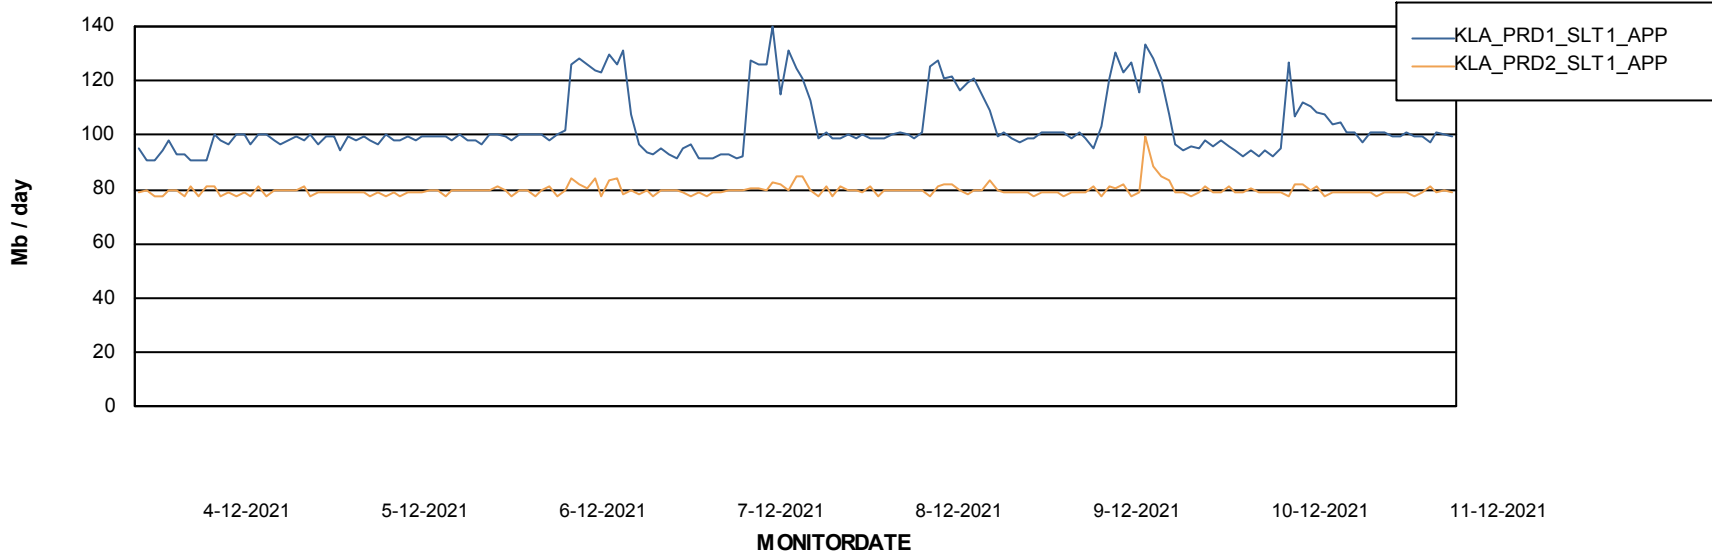

ABSSolute Application Server Services

Avg memory used per ABS Server Service