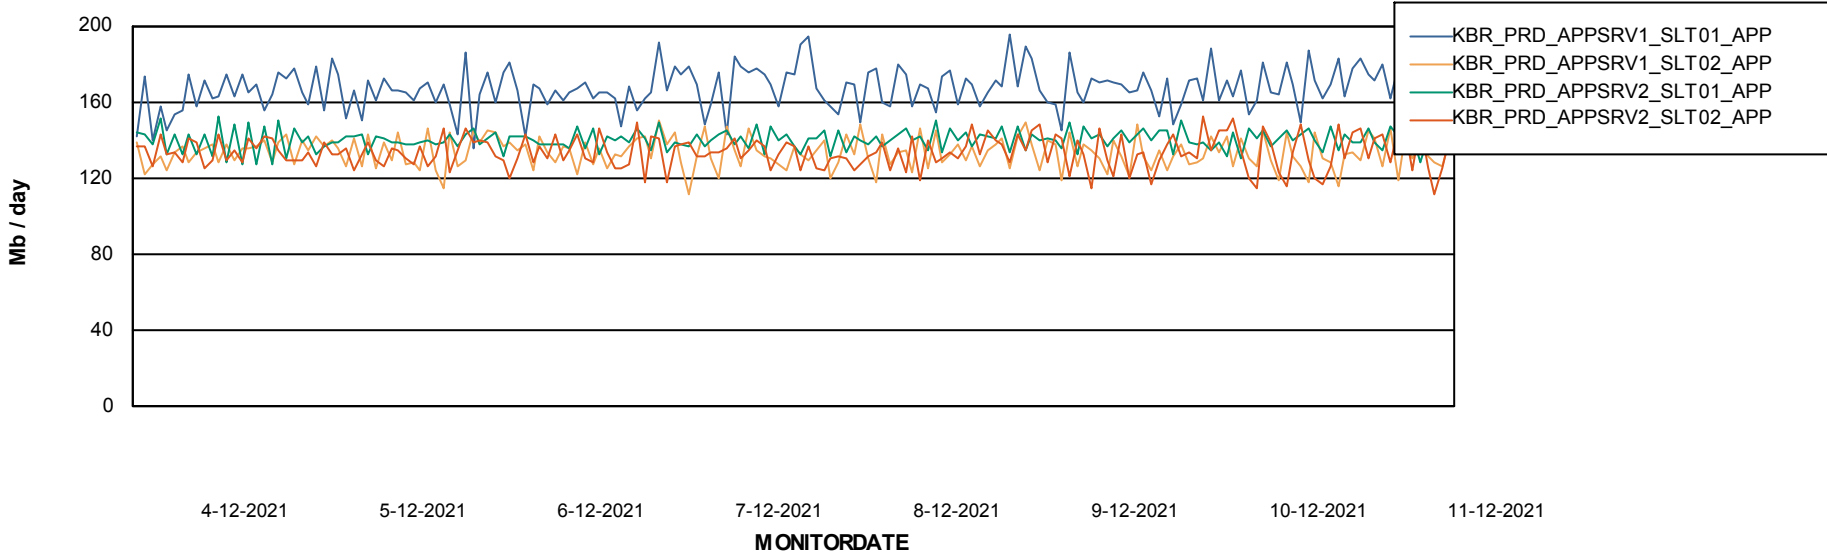

Database growth over last month

Database Tablespace KBR_PRD_DB-SRV1_DB

Date	Tablespace Name	Filesize (Gb)	Usedsize (Gb)	Percentage free
11-12-2021	ABSDATA	4	2	59
	INDX	8	0	99
10-12-2021	ABSDATA	4	2	59
	INDX	8	0	99
9-12-2021	ABSDATA	4	2	59
	INDX	8	0	99
8-12-2021	ABSDATA	4	2	59
	INDX	8	0	99
7-12-2021	ABSDATA	4	2	60
	INDX	8	0	99
6-12-2021	ABSDATA	4	2	60
	INDX	8	0	99
5-12-2021	ABSDATA	4	2	60
	INDX	8	0	99

Weekly SLA Customer Report

Customer KBR_Production
Database ID 117

ABSolute Application Server Services

Avg memory used per ABS Server Service

Weekly SLA Customer Report

Customer KBR_Production
Database ID 117