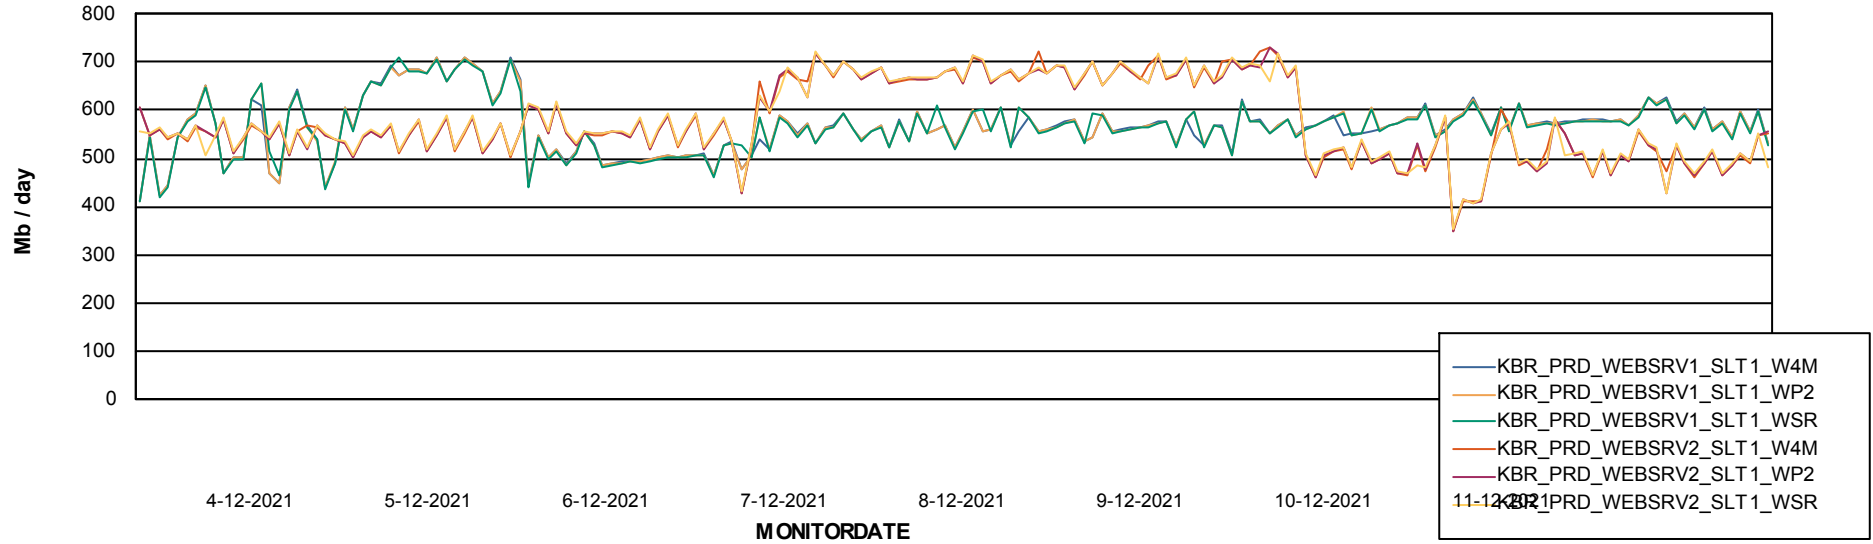

ABSSolute Web Component Services

Avg memory used per ABS Web component