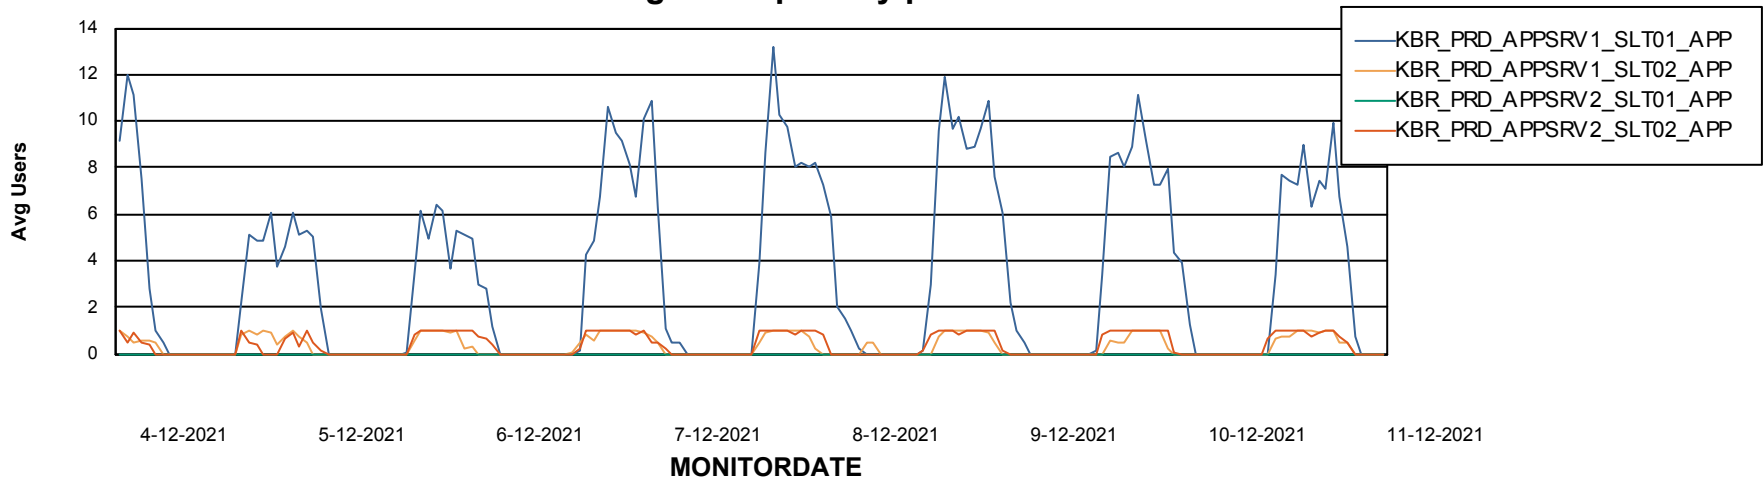

Avg users per day per ABS server