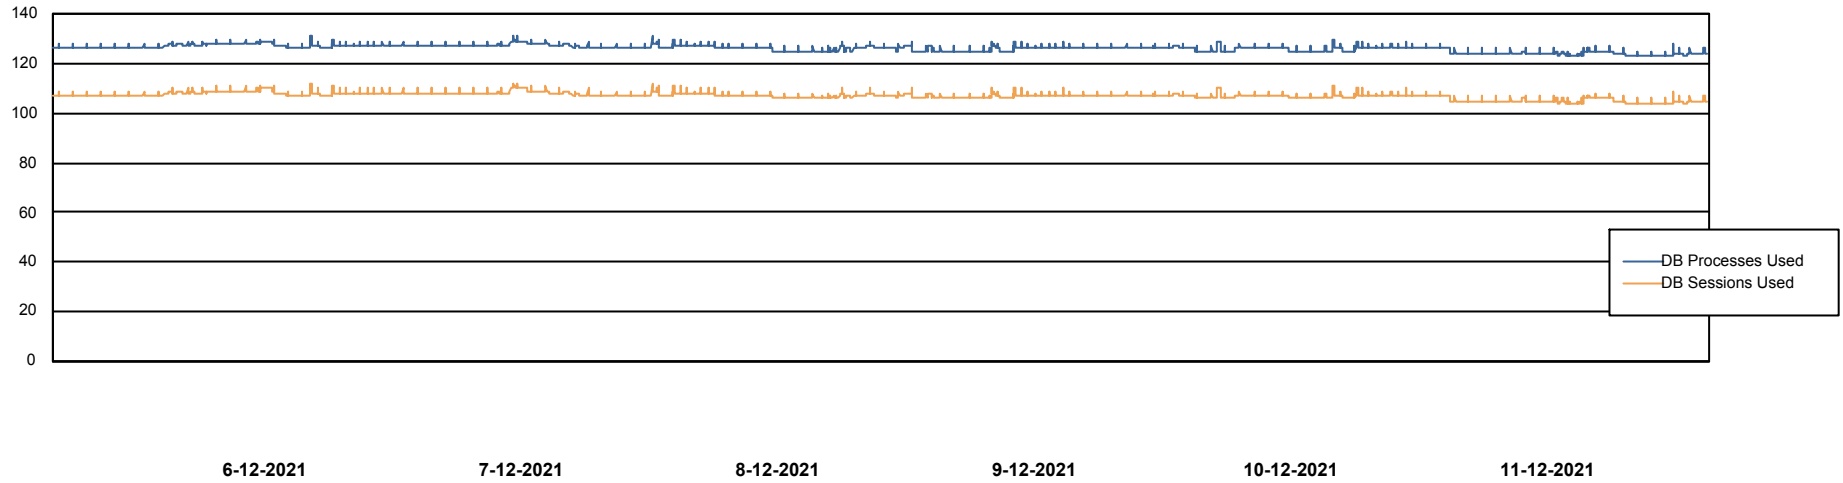

Database Performance KBR_PRD_DB-SRV1_DB

DB Processes Max 1,000