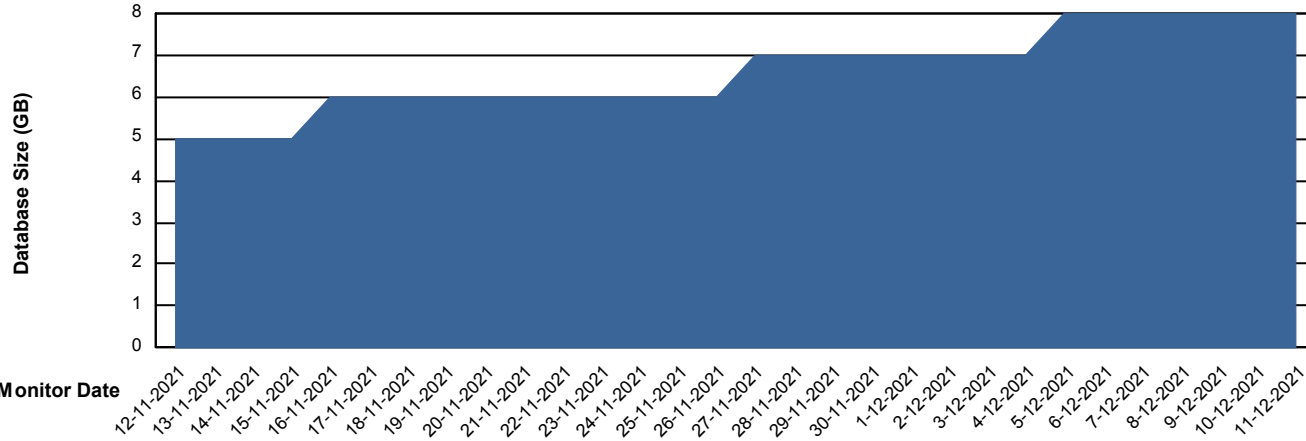

Weekly SLA Customer Report

Customer KBR_Production
Database ID 117

Database Performance KBR_PRD_DB-SRV1_DB

DB Processes Max 1,000

Weekly SLA Customer Report

Customer KBR_Production
 Database ID 117

DATABASE SIZE KBR_PRD_DB-SRV1_DB

Database growth over last month

Database Tablespace KBR_PRD_DB-SRV1_DB

Date	Tablespace Name	Filesize (Gb)	Usedsize (Gb)	Percentage free
11-12-2021	ABSDATA	4	2	59
	INDX	8	0	99
10-12-2021	ABSDATA	4	2	59
	INDX	8	0	99
9-12-2021	ABSDATA	4	2	59
	INDX	8	0	99
8-12-2021	ABSDATA	4	2	59
	INDX	8	0	99
7-12-2021	ABSDATA	4	2	60
	INDX	8	0	99
6-12-2021	ABSDATA	4	2	60
	INDX	8	0	99
5-12-2021	ABSDATA	4	2	60
	INDX	8	0	99