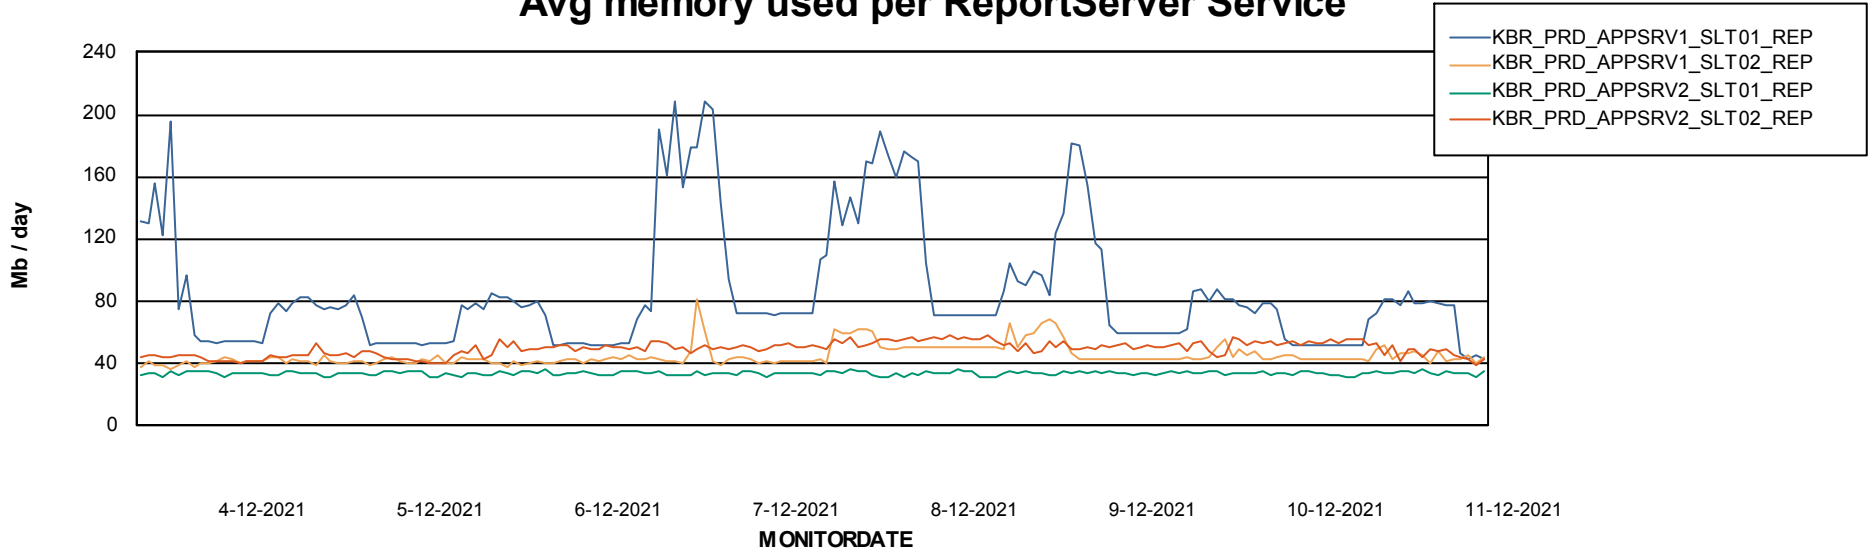

ABSSolute Application Server Services

Avg memory used per ReportServer Service