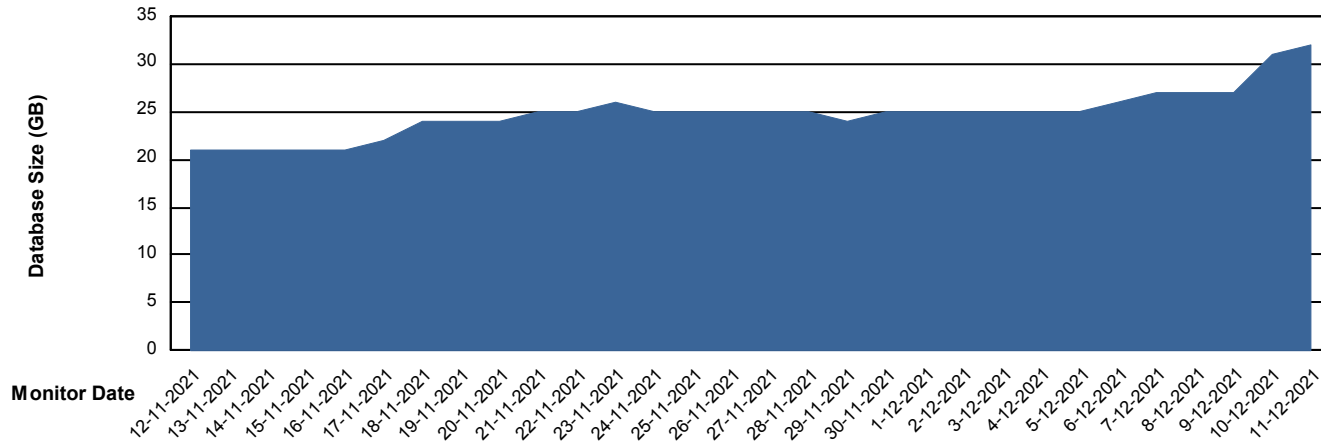

Weekly SLA Customer Report

Customer JSG_Production
Database ID 102

DATABASE SIZE JSG_PRD_PICARD_DB

Database growth over last month

DATABASE SIZE JSG_PRD_YAR

Database growth over last month

Weekly SLA Customer Report