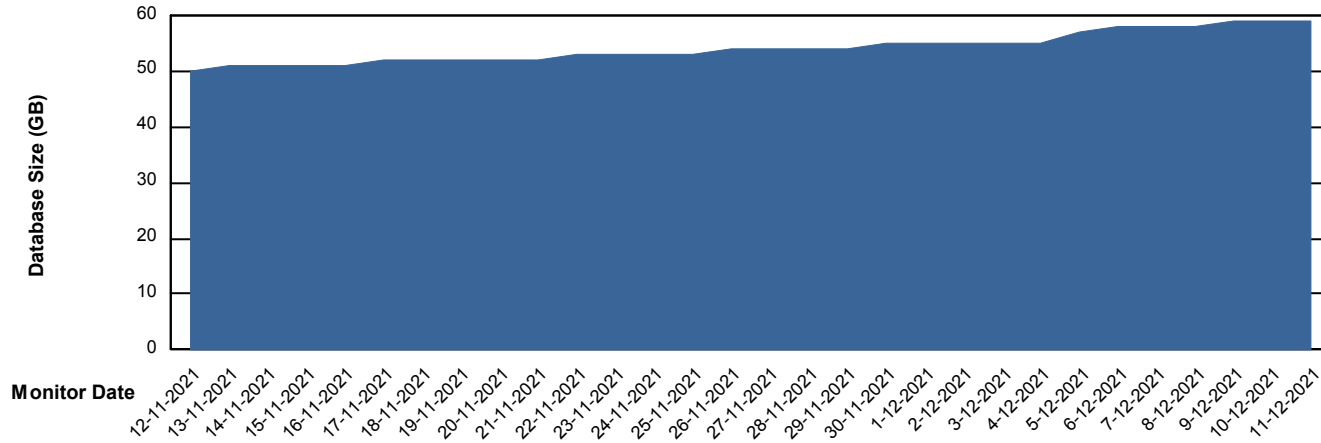

DATABASE SIZE JSG_PRD_PICARD_DB

Database growth over last month