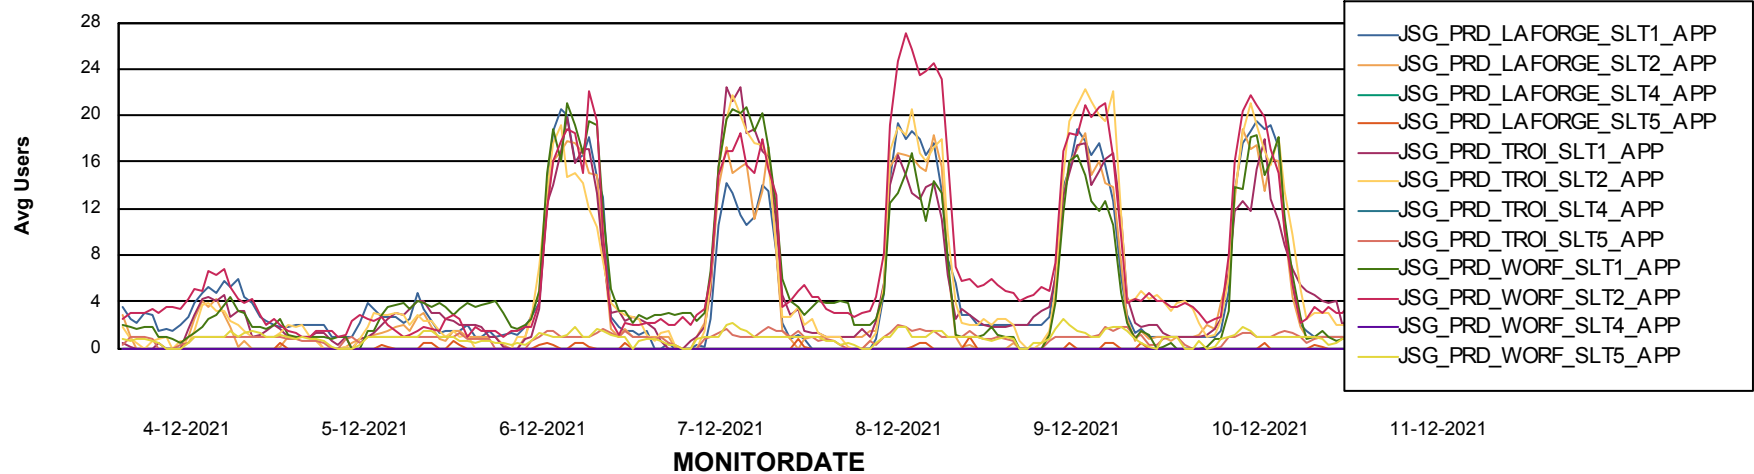

Weekly SLA Customer Report

Customer JSG_Production
Database ID 102

BI last ETL error for	JSG_PRD_YAR
ma, 6-12-2021	None
di, 7-12-2021	None
do, 9-12-2021	None
ma, 6-12-2021	None
za, 11-12-2021	None
do, 9-12-2021	None
za, 11-12-2021	ORA-64203: Destination buffer too small to hold CLOB data after character set conversion.ORA-02063: preceding line from ABSSOLUTE_LOCATION
wo, 8-12-2021	None
vr, 10-12-2021	None
vr, 10-12-2021	None
zo, 5-12-2021	None
di, 7-12-2021	None
za, 11-12-2021	None
zo, 5-12-2021	None
wo, 8-12-2021	None

Weekly SLA Customer Report

Customer JSG_Production
Database ID 102

ABSSolute Application Server Services

Avg memory used per ABS Server Service

Avg users per day per ABS server

Weekly SLA Customer Report

Customer JSG_Production
Database ID 102