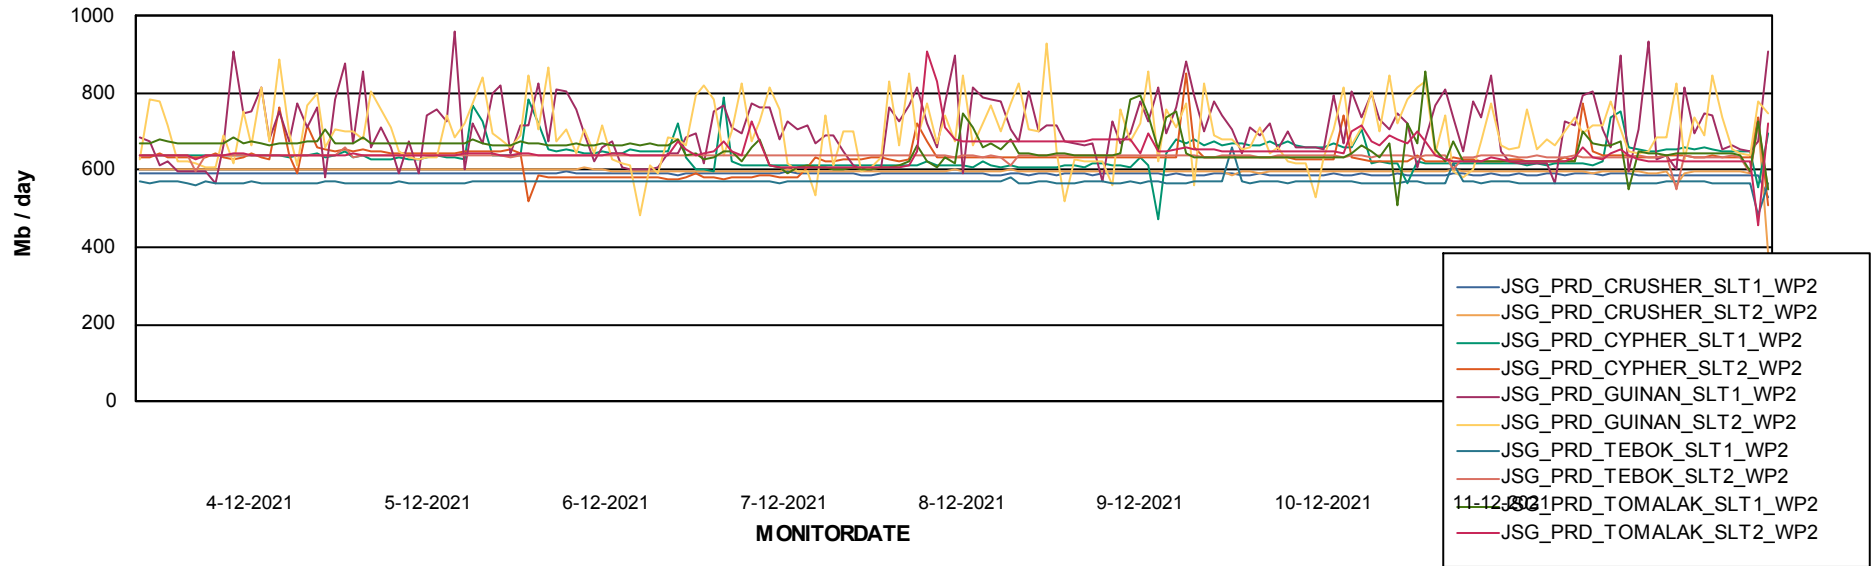

ABSSolute Application ReportServer Services

Avg memory used per ReportServer Service

Weekly SLA Customer Report

Customer JSG_Production
Database ID 102

ABSSolute Web Component Services

Avg memory used per ABS Web component