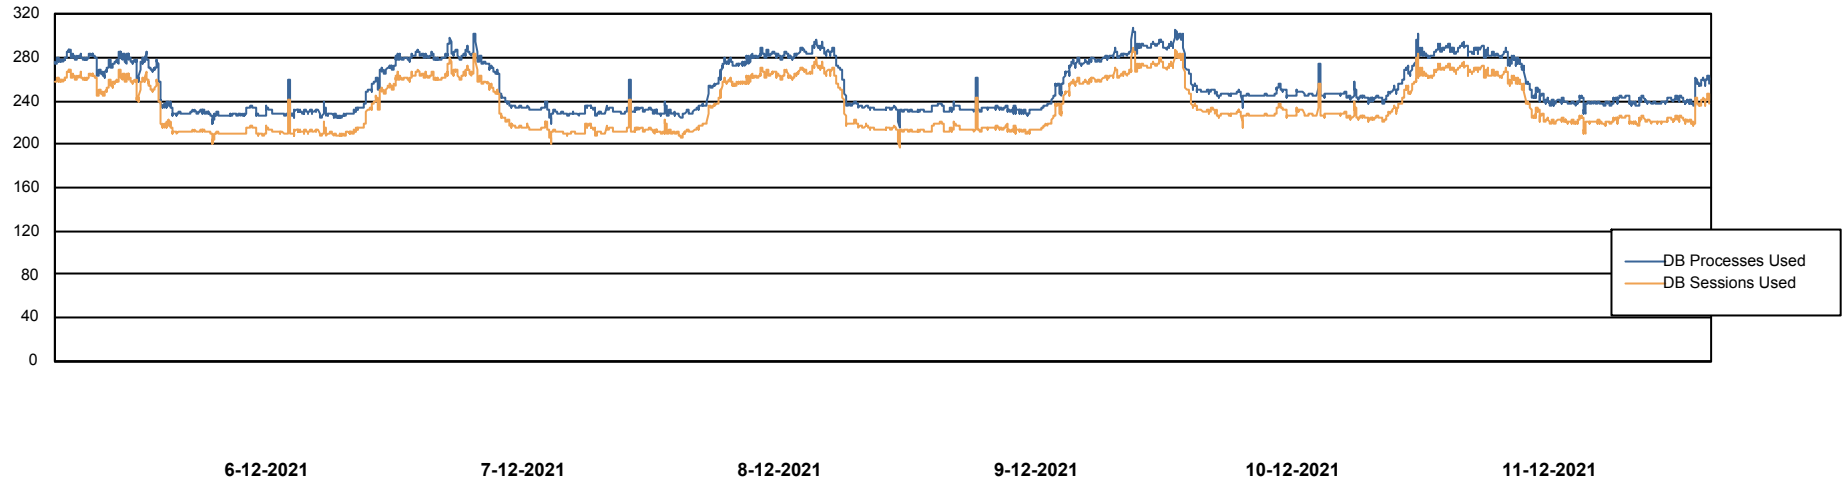

Weekly SLA Customer Report

Customer JSG_Production
Database ID 102

Harddisk Usage JSG_PRD_YAR

	Free disk space on C: (%)	Total disk space on C: (Gb)	Used disk space on C: (Gb)	Free disk space on D: (%)	Total disk space on D: (Gb)	Used disk space on D: (Gb)
11-12-2021	31	149	104	64	750	267
10-12-2021	30	149	104	68	750	242
9-12-2021	31	149	104	69	750	234
8-12-2021	30	149	104	69	750	232
7-12-2021	31	149	103	69	750	231
6-12-2021	31	149	103	70	750	229
5-12-2021	32	149	102	70	750	228

Weekly SLA Customer Report

Customer JSG_Production
Database ID 102

Database Performance JSG_PRD_PICARD_DB

DB Processes Max 4
DB Processes Max 0
DB Processes Max 1,000

Weekly SLA Customer Report

Customer JSG_Production
Database ID 102