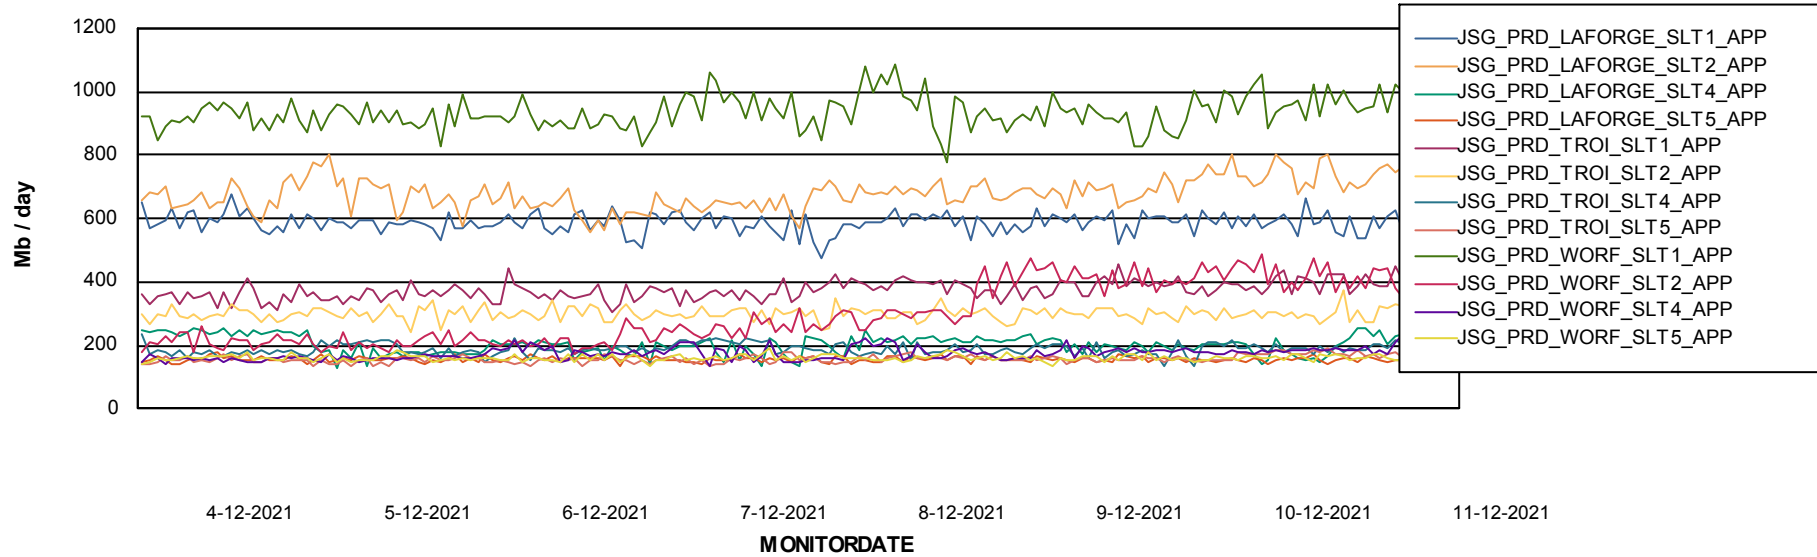

ABSSolute Application Server Services

Avg memory used per ABS Server Service