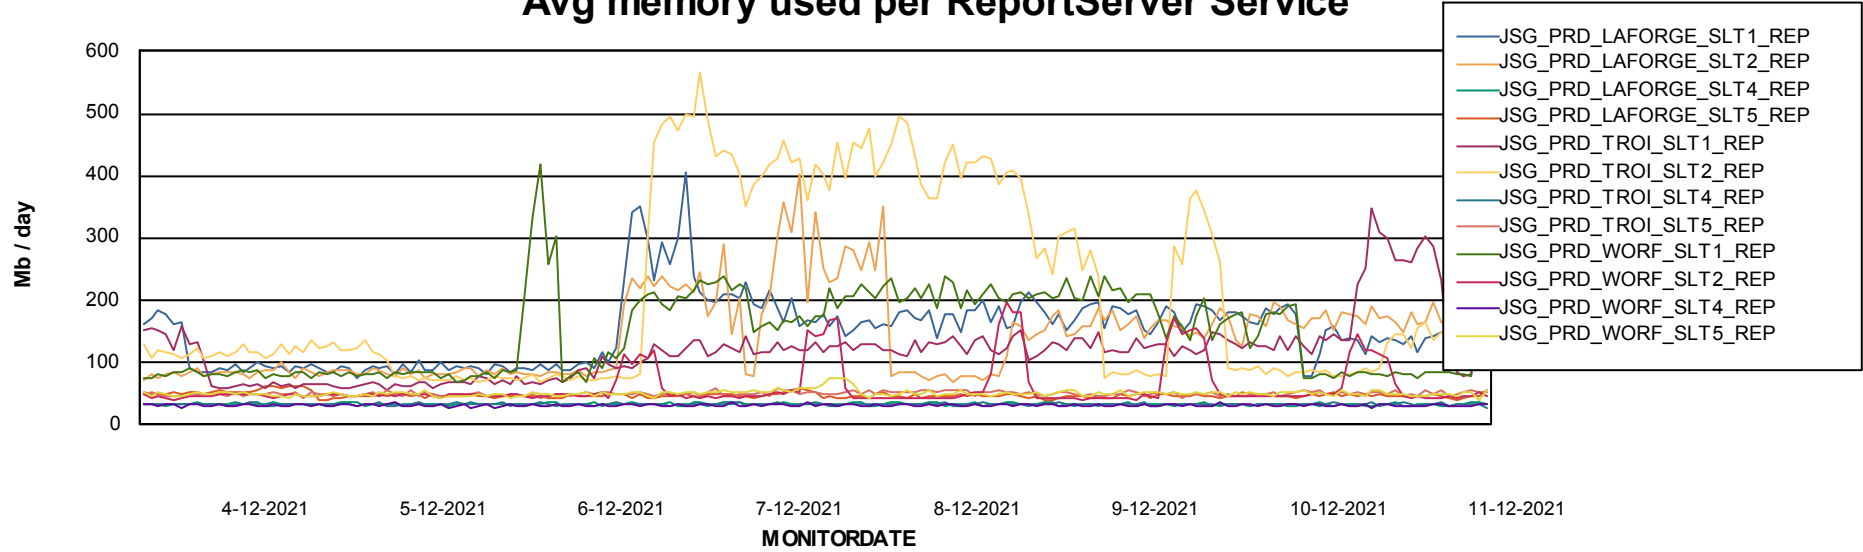

ABSSolute Application ReportServer Services

Avg memory used per ReportServer Service