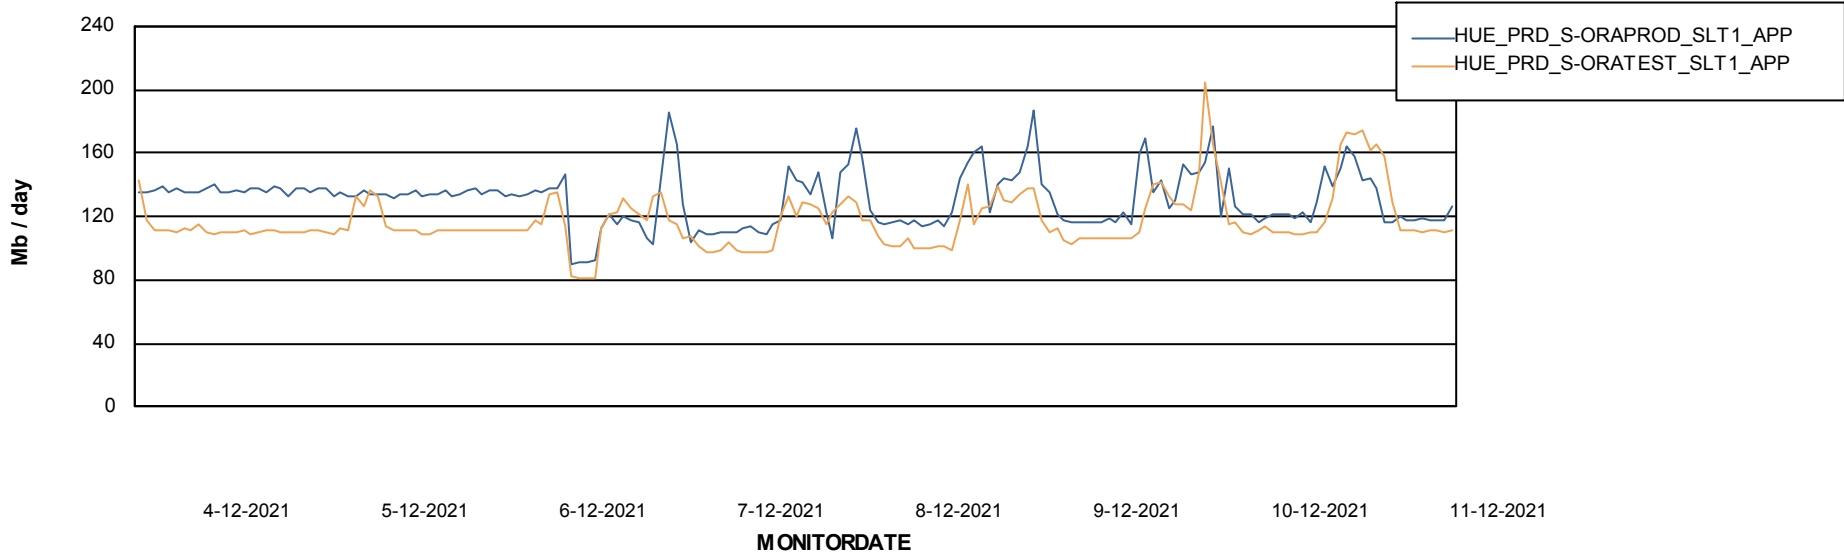

ABSSolute Application Server Services

Avg memory used per ABS Server Service