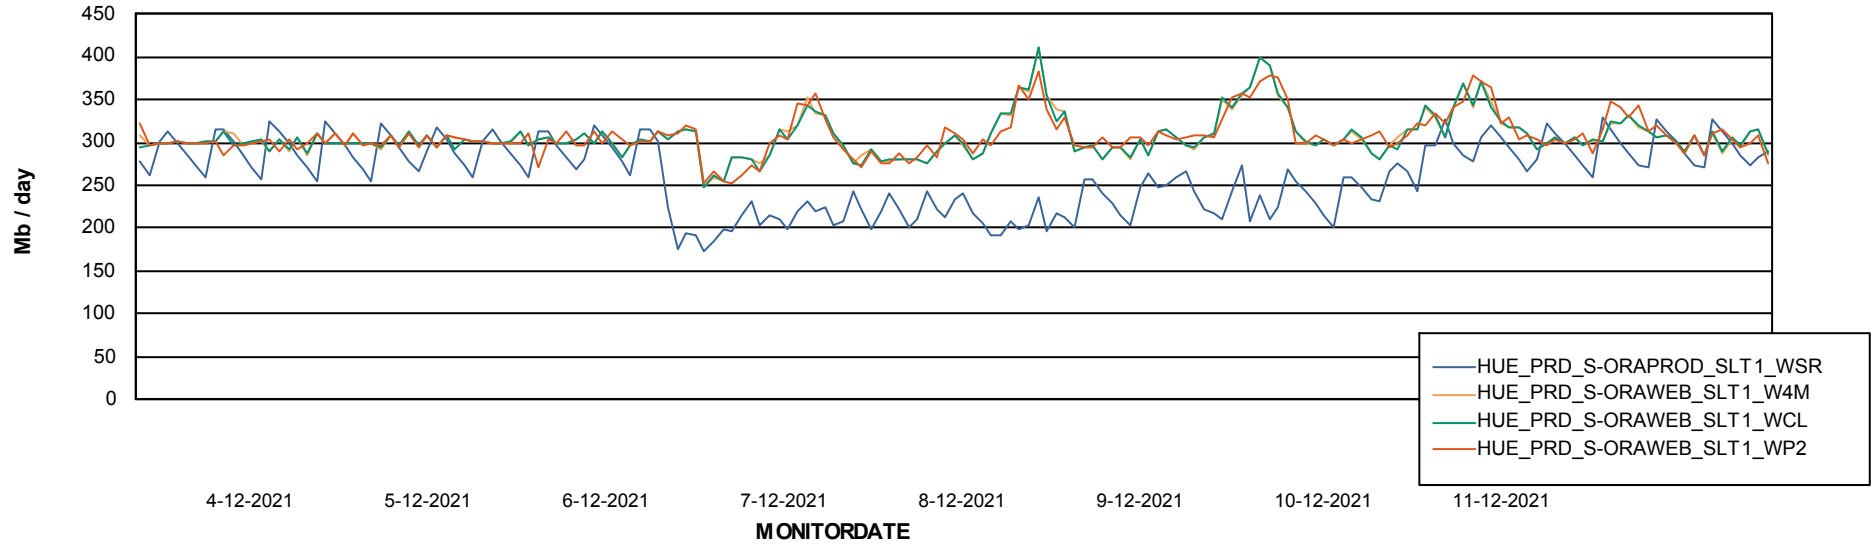

ABSSolute Web Component Services

Avg memory used per ABS Web component