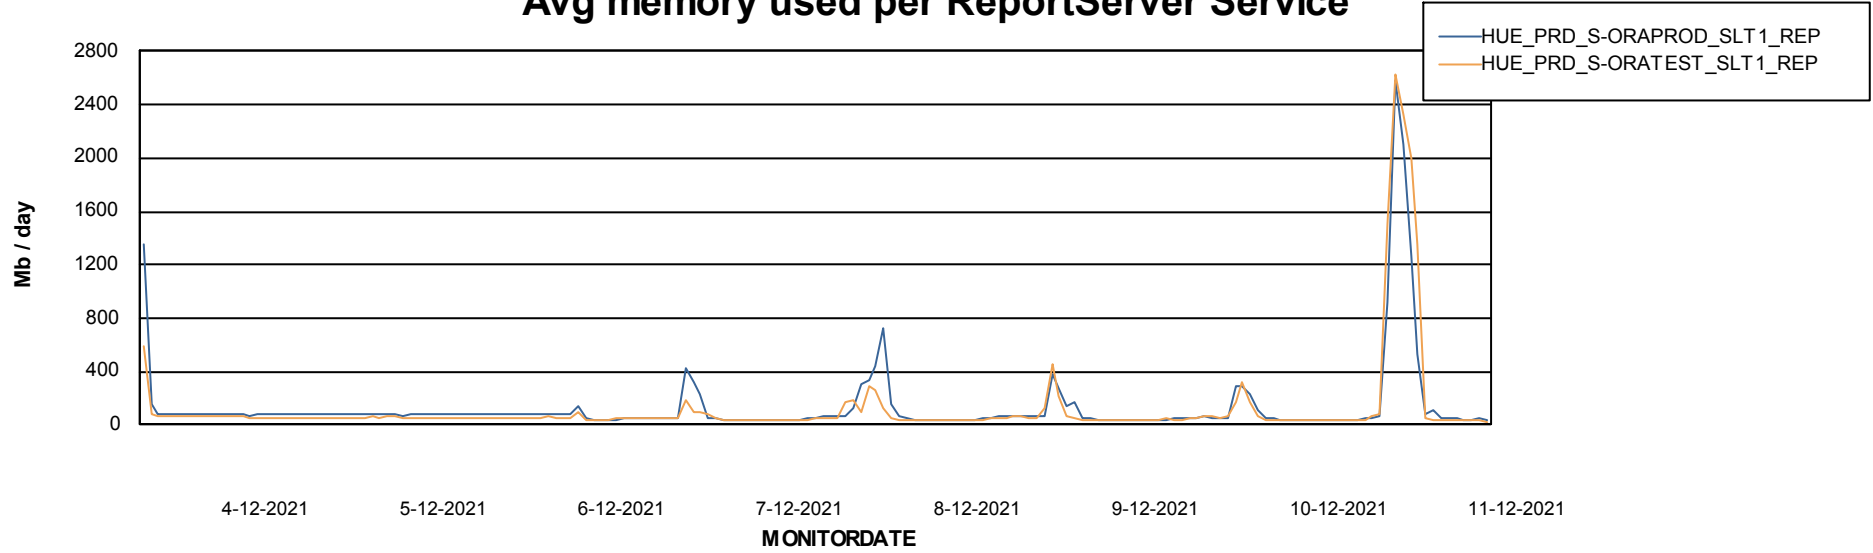

ABSSolute Application ReportServer Services

Avg memory used per ReportServer Service