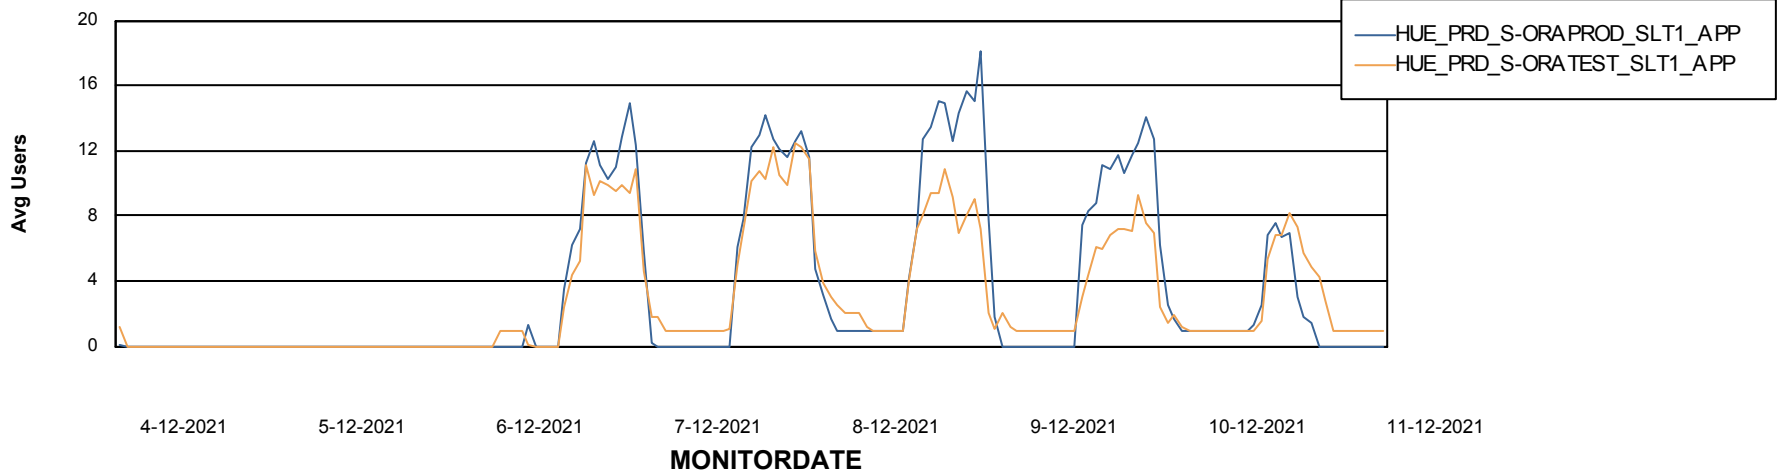

Avg users per day per ABS server