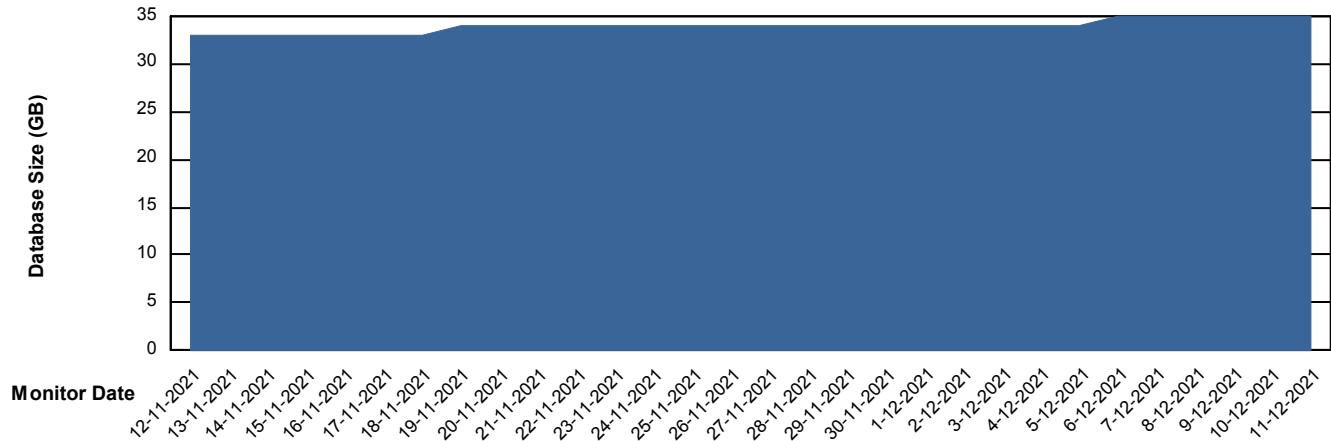

DATABASE SIZE HUE_PRD_S-ORAPROD_DB

Database growth over last month