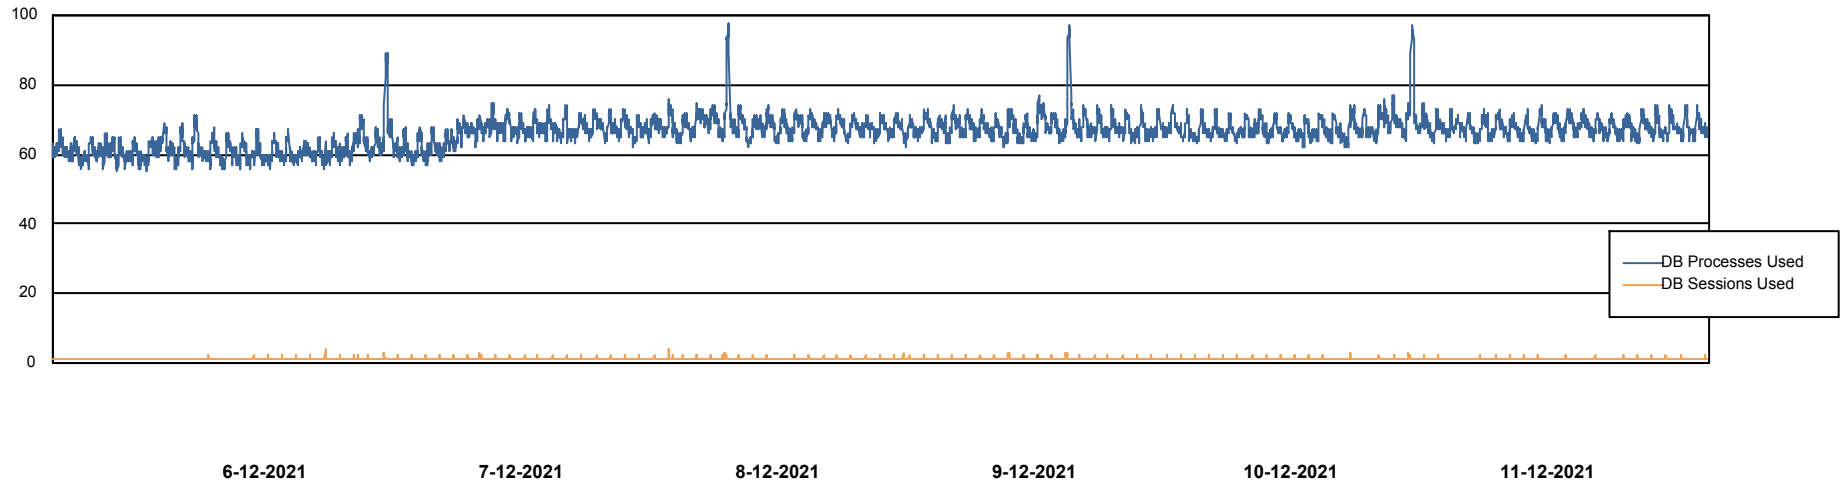

Database Performance HUE_PRD_S-ORABI_DB

DB Processes Max 1,000