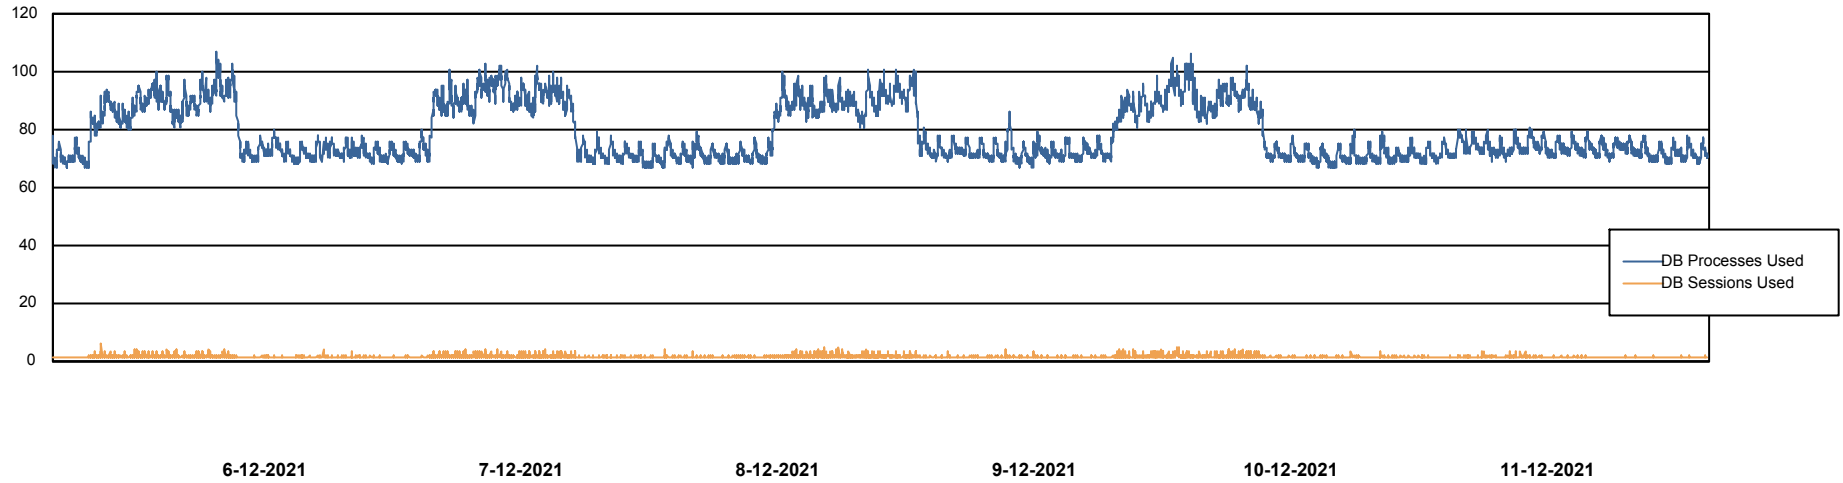

Database Performance HUE_PRD_S-ORAPROD_DB

DB Processes Max 1,000