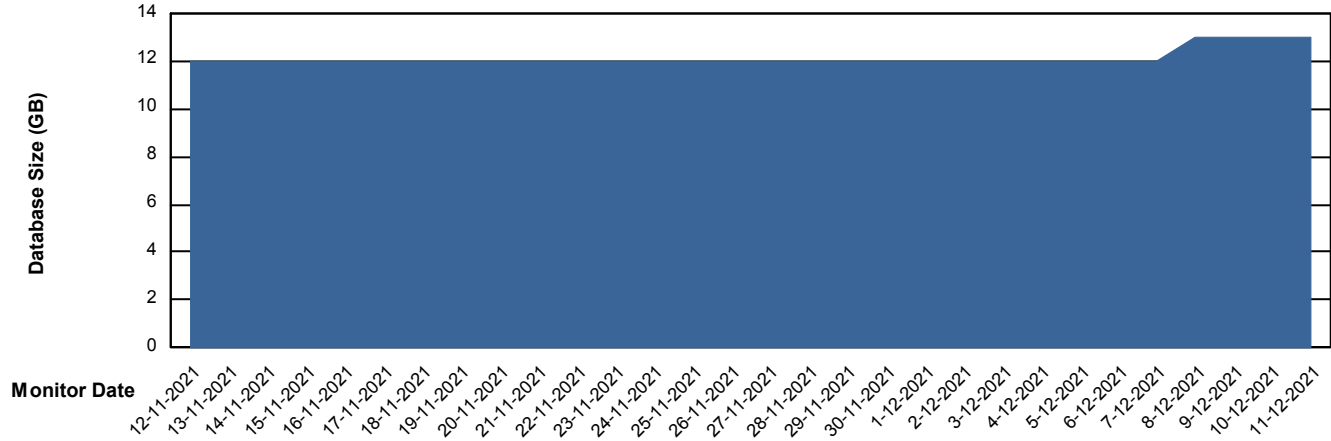

DATABASE SIZE HUE_PRD_S-ORABI_DB

Database growth over last month