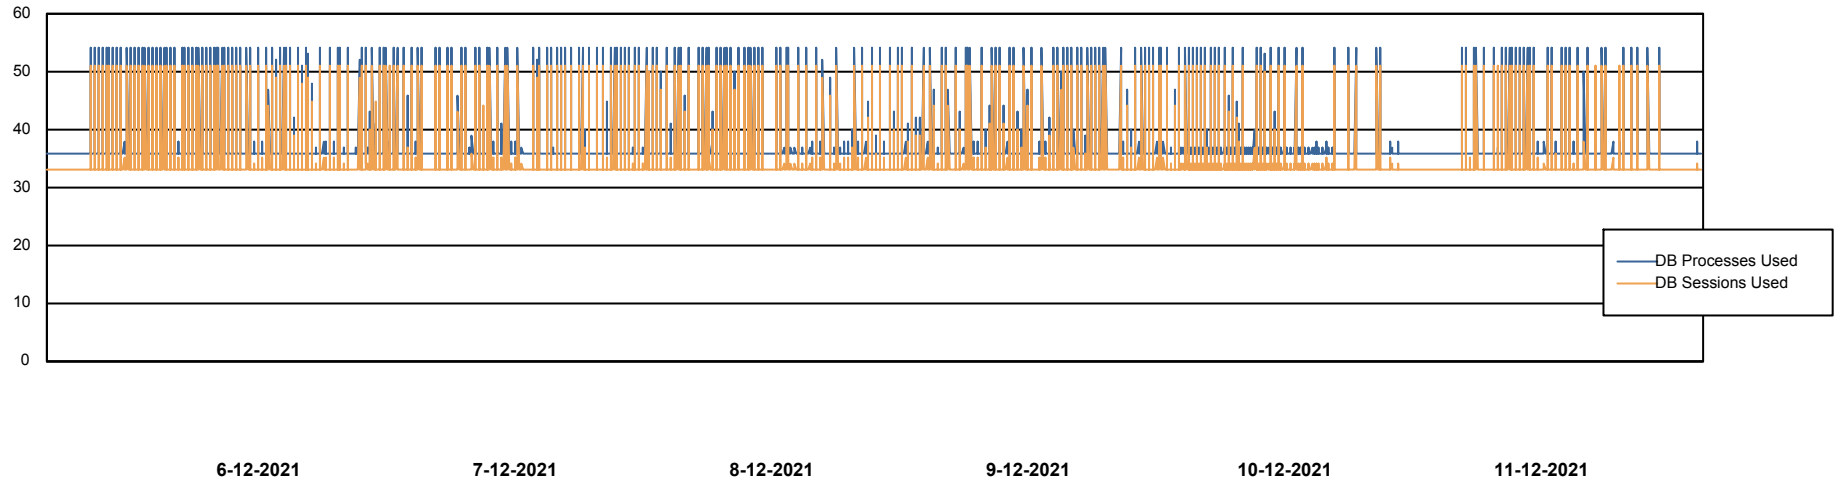

Database Performance HUE_STB_S-ORATEST_DB

DB Processes Max 1,000