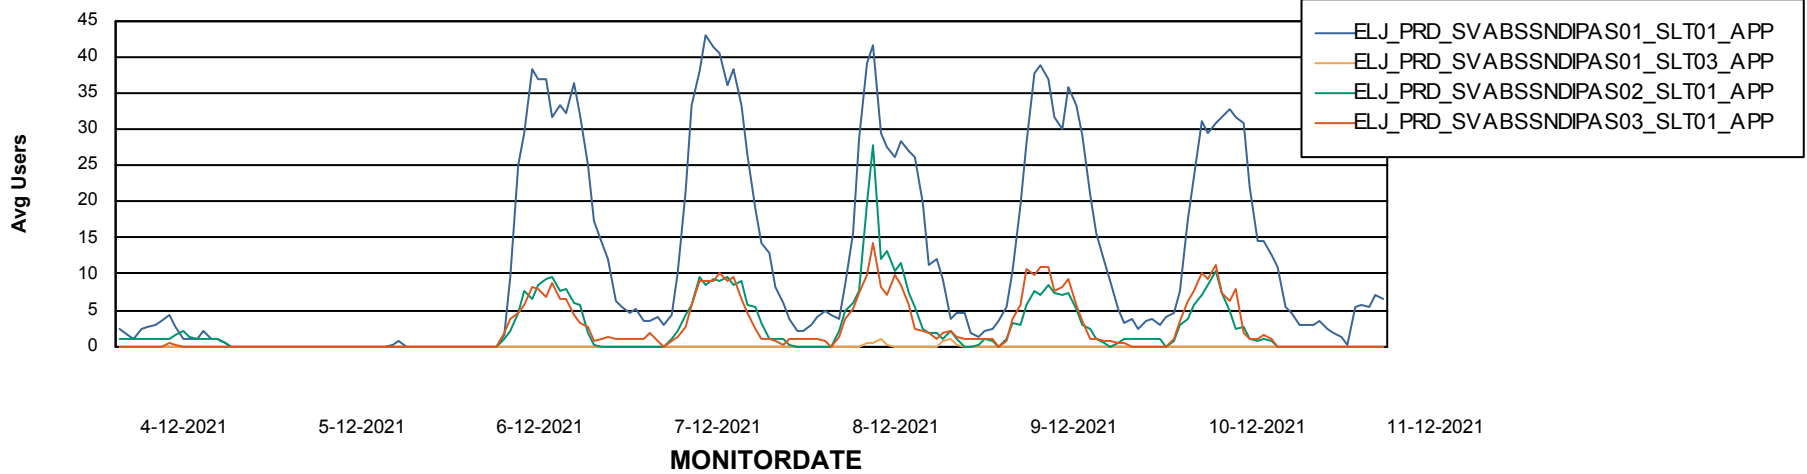

Avg users per day per ABS server