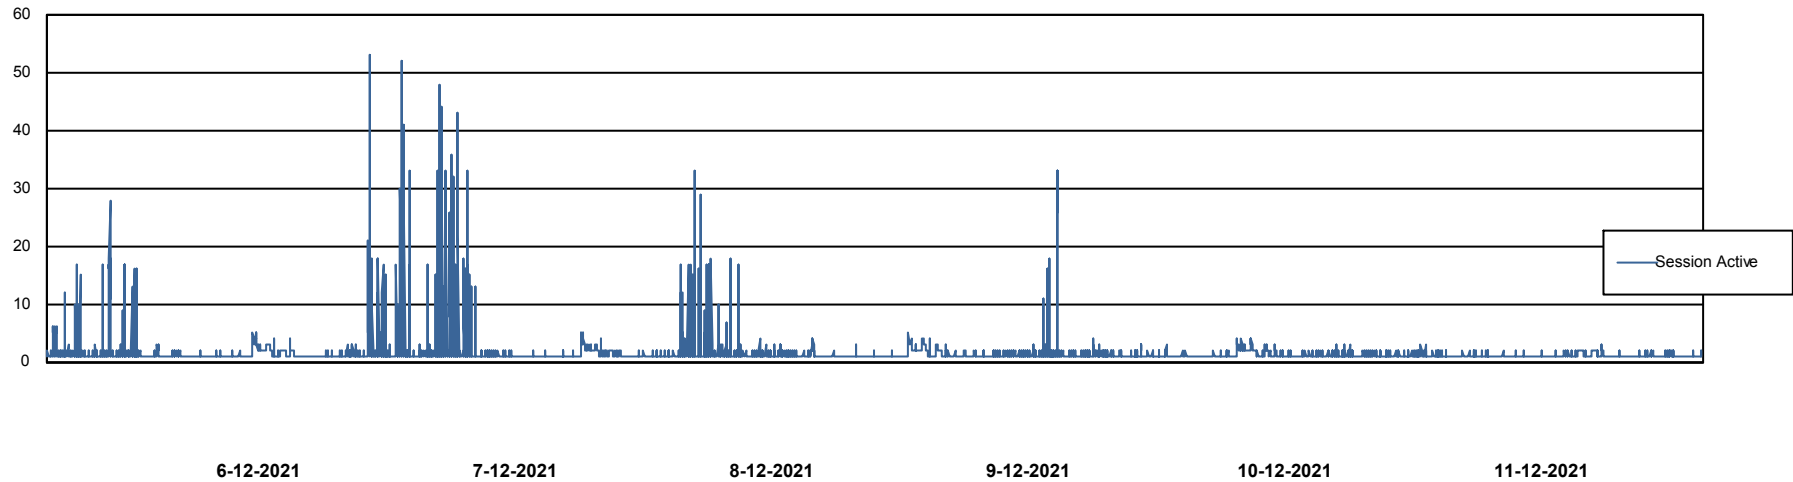

Database Performance ELJDB_Production

DB Processes Max 600
DB Sessions Max 924