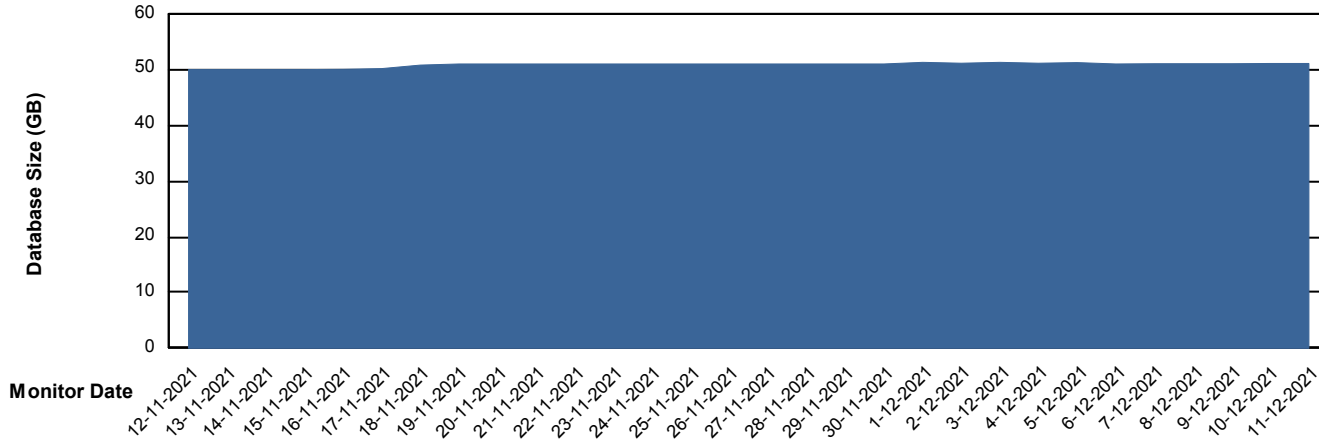

DATABASE SIZE ELJDB_Production

Database growth over last month