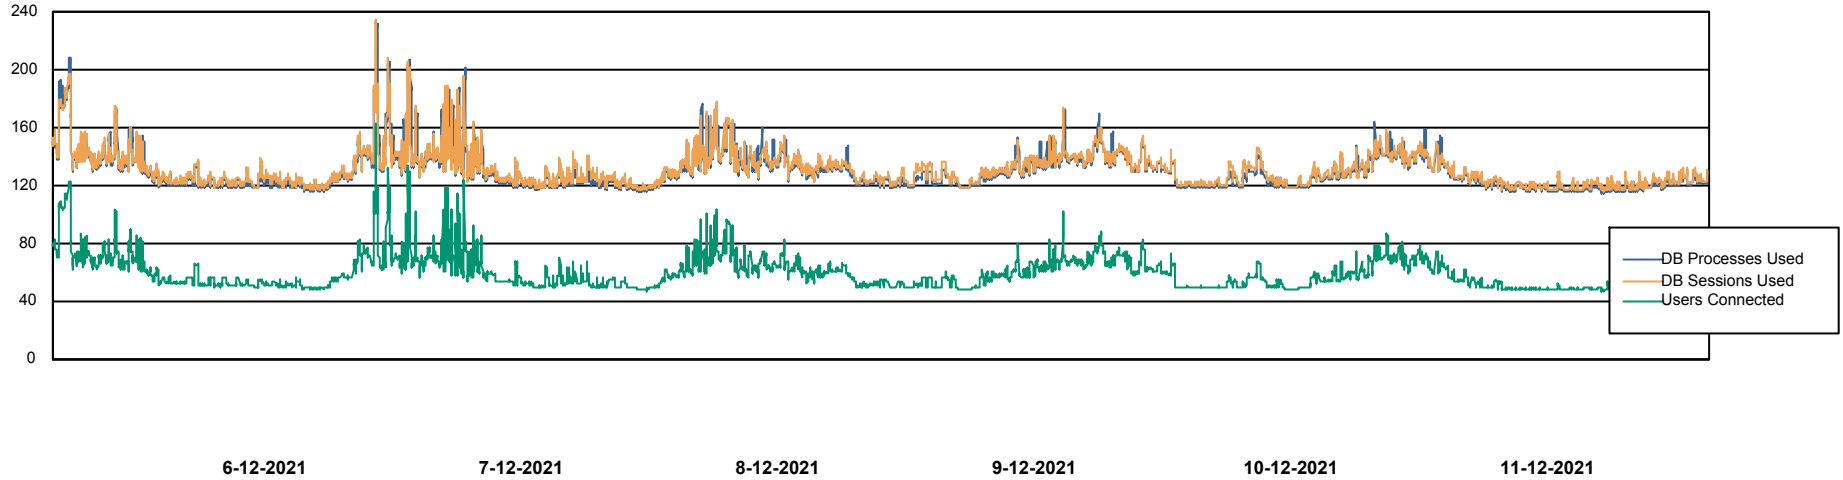

Database Performance ELJDB_Production

DB Processes Max 600
DB Sessions Max 924