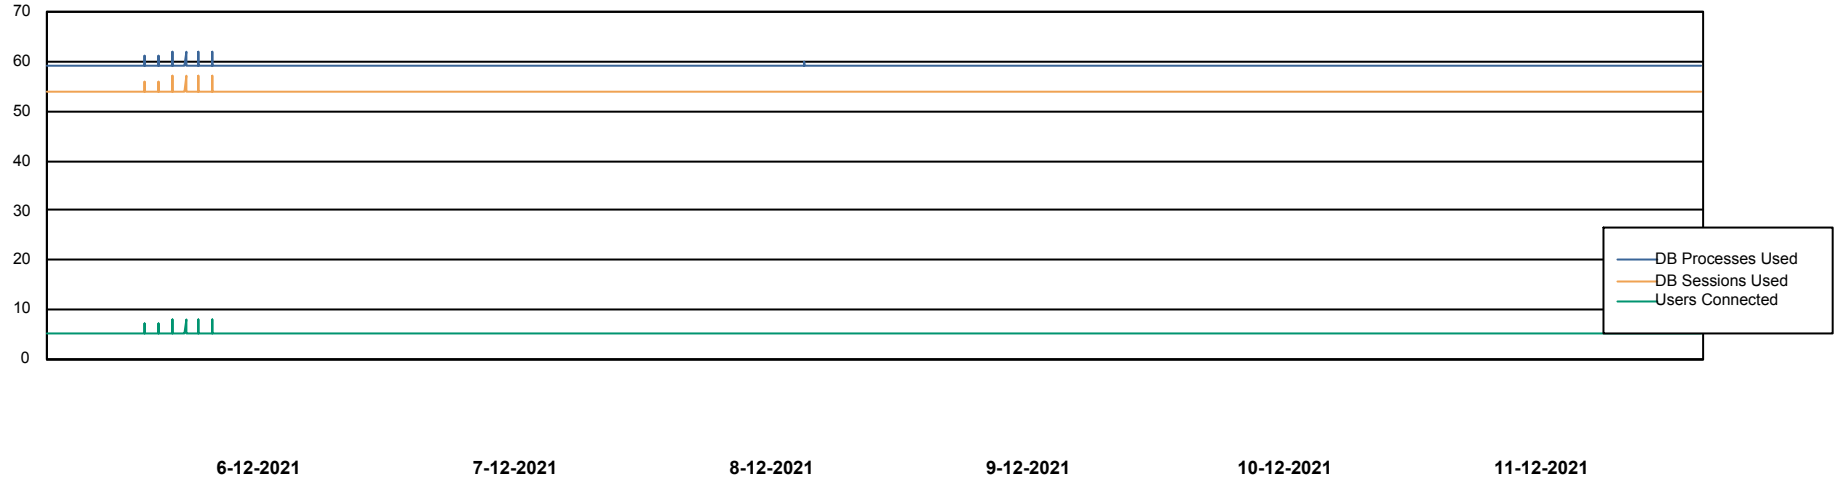

Database Performance ELJDB_Standby

DB Processes Max 600
DB Sessions Max 924