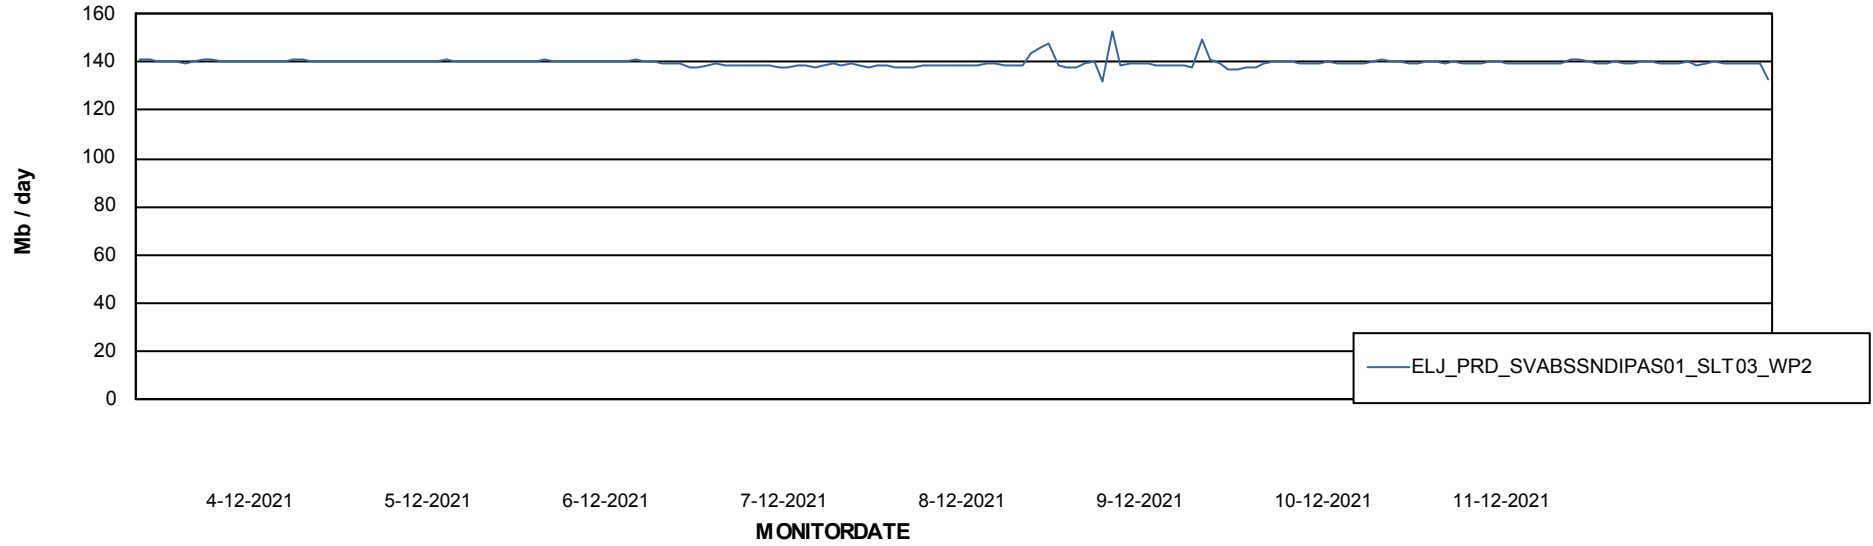

ABSSolute Web Component Services

Avg memory used per ABS Web component