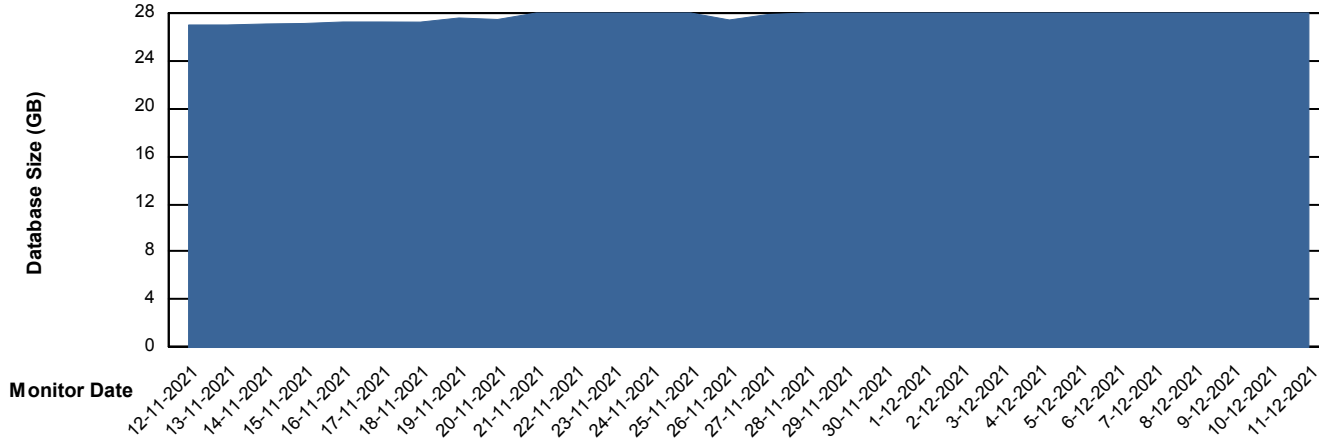

DATABASE SIZE ELJDB_PRD_BI

Database growth over last month