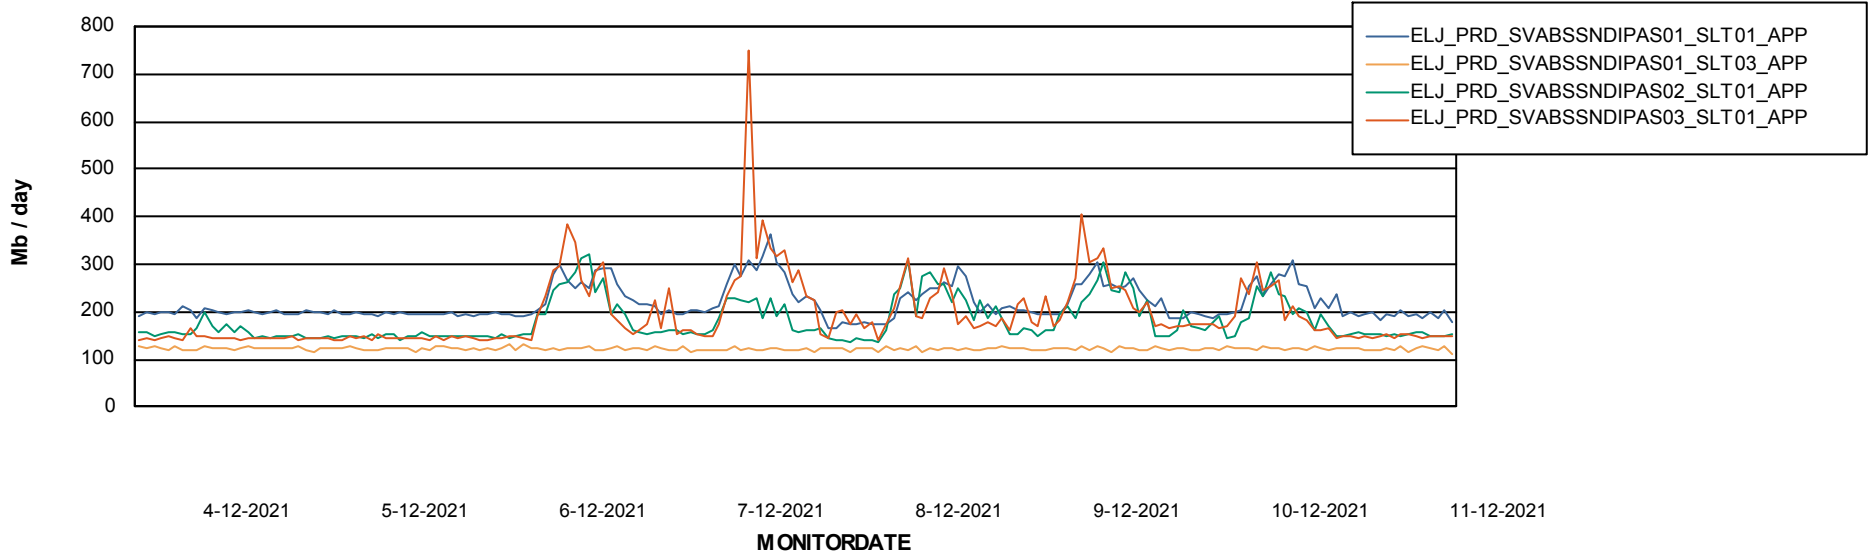

ABSSolute Application Server Services

Avg memory used per ABS Server Service