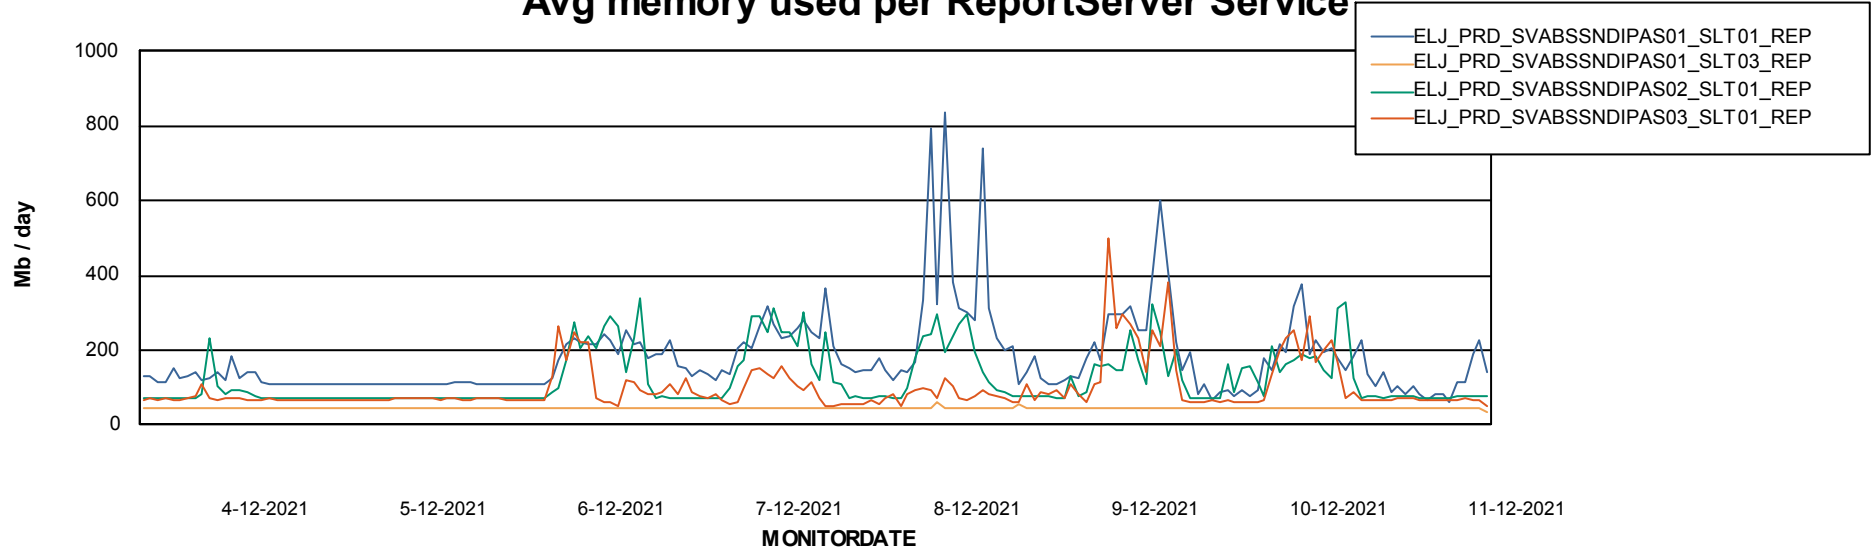

ABSSolute Application ReportServer Services

Avg memory used per ReportServer Service