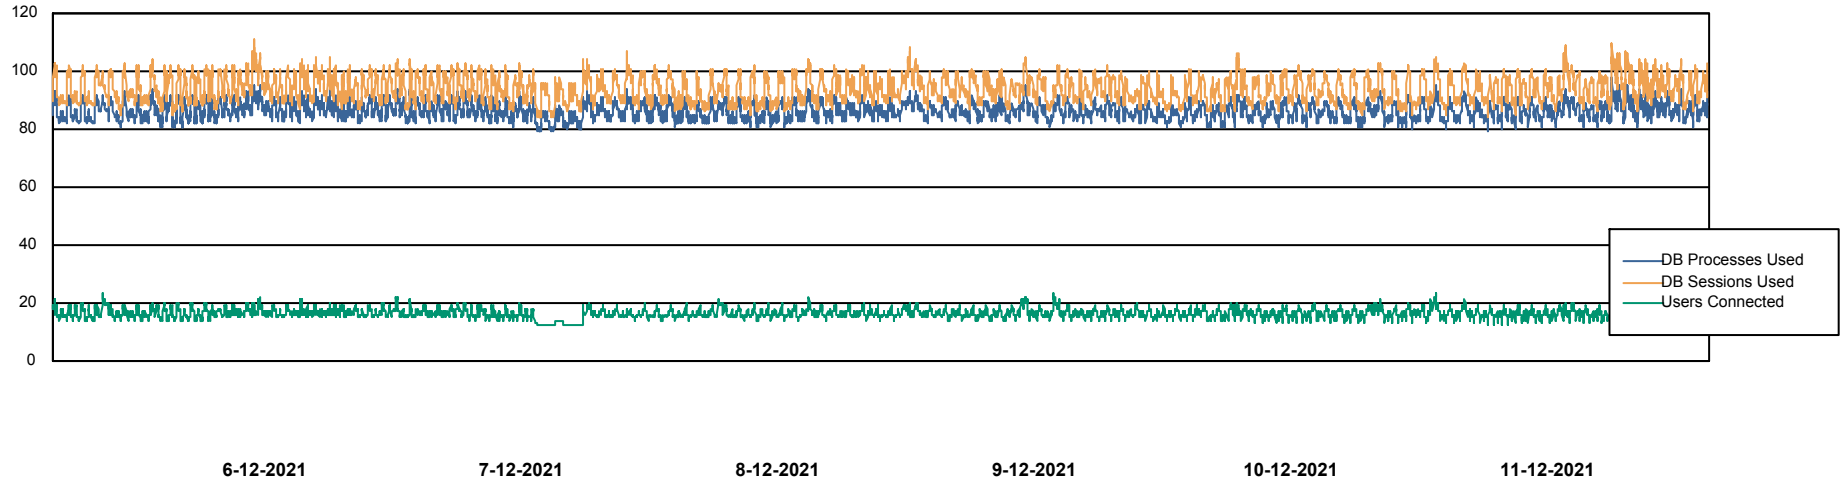

Database Performance ELJDB_PRD_BI

DB Processes Max 1,000
DB Sessions Max 1,524