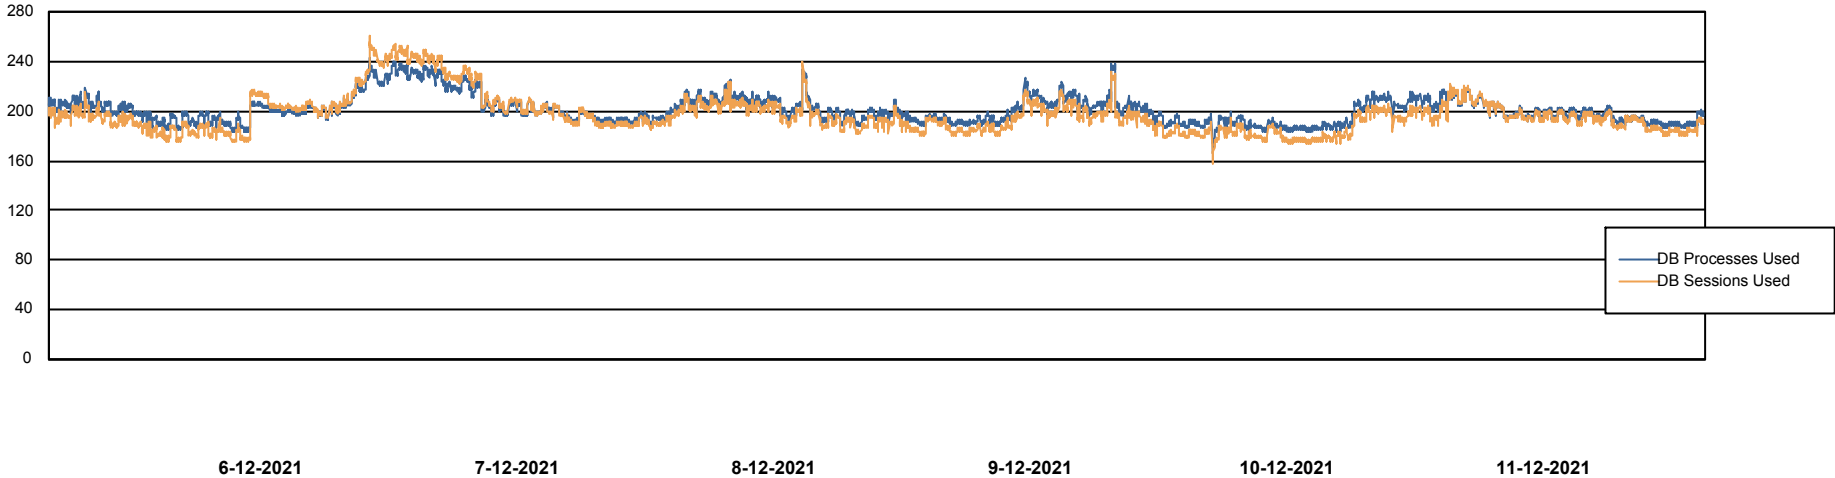

Weekly SLA Customer Report

Customer ECL_Production
 Database ID 77

Harddisk Usage ECL_PRD_ECL-ABS-WEB

	Free disk space on C: (%)	Total disk space on C: (Gb)	Used disk space on C: (Gb)
11-12-2021	42	127	73
10-12-2021	43	0	72
9-12-2021	44	0	71
8-12-2021	45	127	70
7-12-2021	46	0	68
6-12-2021	47	0	67
5-12-2021	48	0	66

Weekly SLA Customer Report

Customer ECL_Production
Database ID 77

Database Performance ECLDB_Production

Weekly SLA Customer Report

Customer ECL_Production
Database ID 77

Database Performance ECLDB_Standby

DATABASE SIZE ECLDB_Production