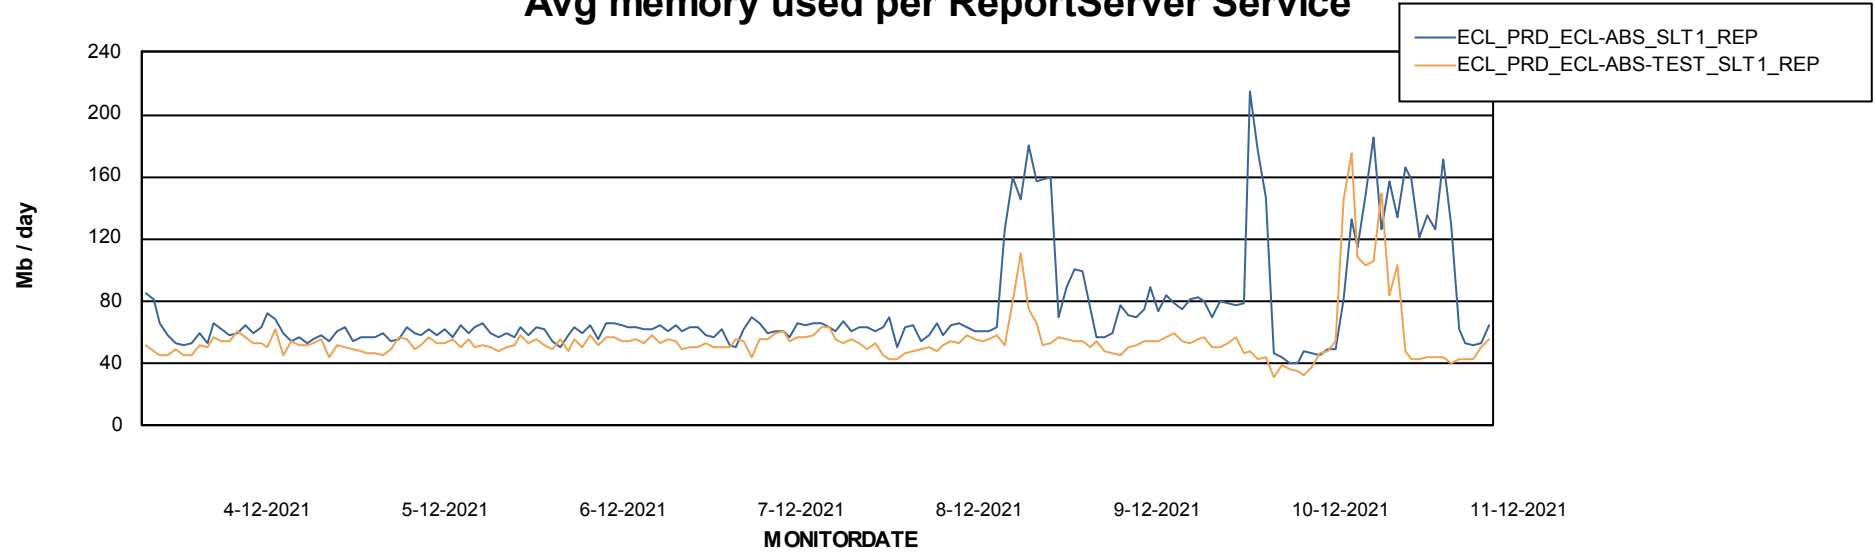

ABSSolute Application ReportServer Services

Avg memory used per ReportServer Service