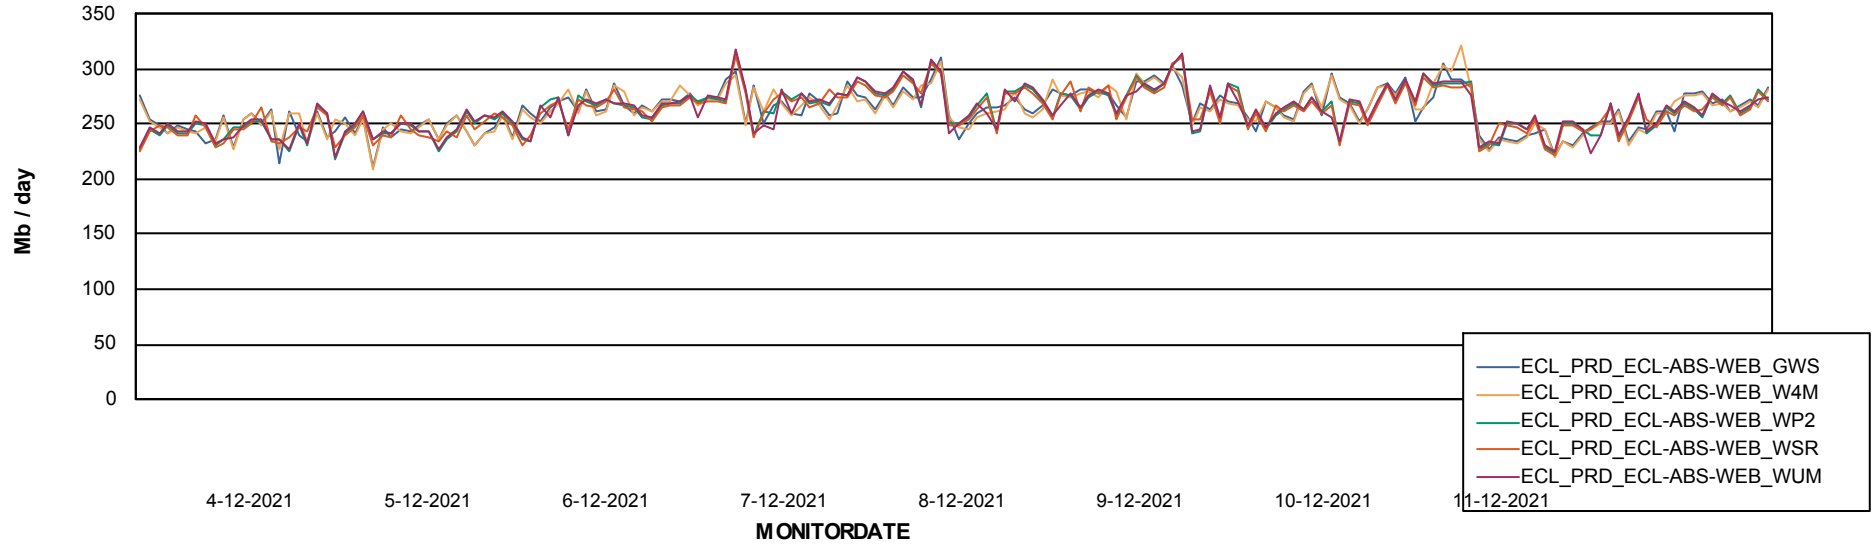

ABSSolute Application ReportServer Services

Avg memory used per ReportServer Service

Weekly SLA Customer Report

Customer ECL_Production
Database ID 77

ABSolute Web Component Services

Avg memory used per ABS Web component