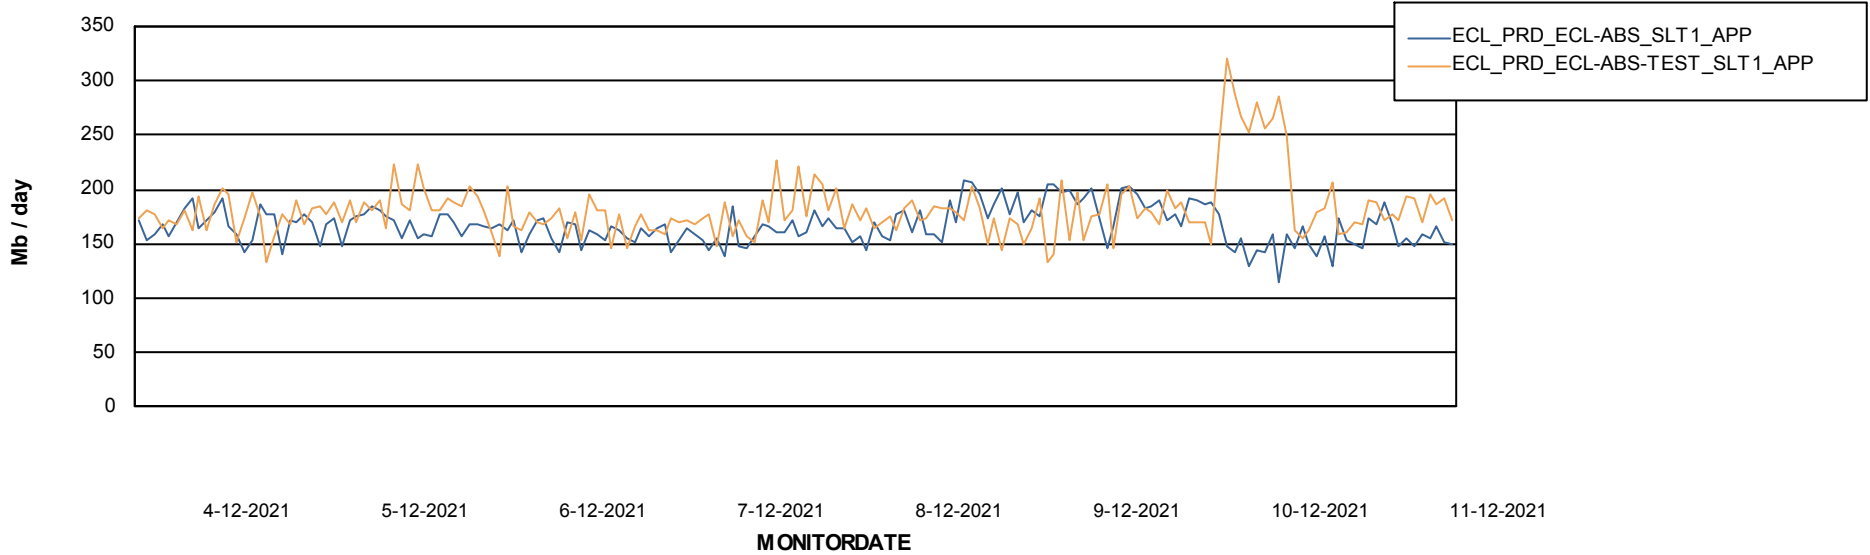

Weekly SLA Customer Report

Customer ECL_Production
Database ID 77

Database Performance ECLDB_Production

Weekly SLA Customer Report

Customer ECL_Production
Database ID 77

Database Performance ECLDB_Standby

DATABASE SIZE ECLDB_Production

Database growth over last month

Weekly SLA Customer Report

Customer ECL_Production
Database ID 77

Database Tablespace ECLDB_Production

Date	Tablespace Name	Filesize (Gb)	Usedsize (Gb)	Percentage free
11-12-2021	ABSDATA	49	40	18
	INDX	8	4	52
10-12-2021	ABSDATA	49	40	18
	INDX	8	4	52
9-12-2021	ABSDATA	49	40	18
	INDX	8	4	52
8-12-2021	ABSDATA	49	40	18
	INDX	8	4	52
7-12-2021	ABSDATA	49	40	18
	INDX	8	4	52
6-12-2021	ABSDATA	49	40	19
	INDX	8	4	52
5-12-2021	ABSDATA	49	40	19
	INDX	8	4	52

Weekly SLA Customer Report

Customer ECL_Production
Database ID 77

ABSSolute Application Server Services

Avg memory used per ABS Server Service

Avg users per day per ABS server

Weekly SLA Customer Report

Customer ECL_Production
Database ID 77