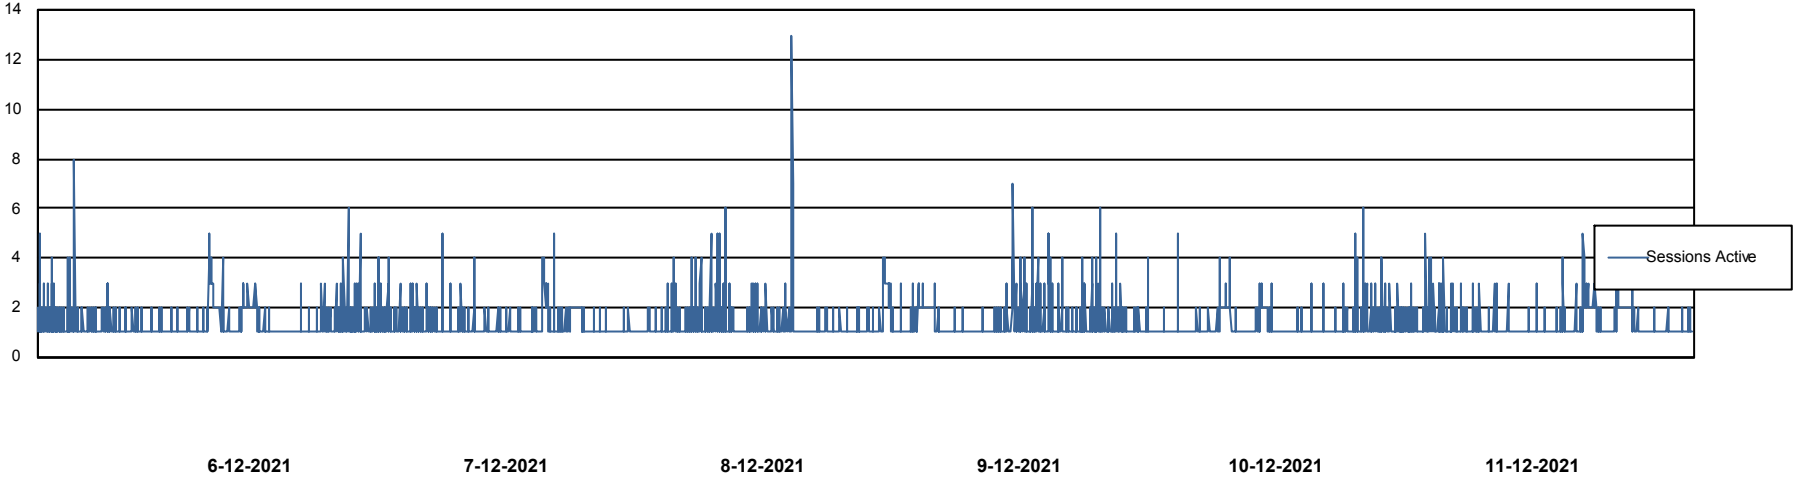

Weekly SLA Customer Report

Customer ECL_Production
 Database ID 77

Harddisk Usage ECL_PRD_ECL-ABS-WEB

	Free disk space on C: (%)	Total disk space on C: (Gb)	Used disk space on C: (Gb)
11-12-2021	42	127	73
10-12-2021	43	0	72
9-12-2021	44	0	71
8-12-2021	45	127	70
7-12-2021	46	0	68
6-12-2021	47	0	67
5-12-2021	48	0	66

Weekly SLA Customer Report

Customer ECL_Production
Database ID 77

Database Performance ECLDB_Production

Weekly SLA Customer Report

Customer ECL_Production
Database ID 77

Database Performance ECLDB_Standby

DATABASE SIZE ECLDB_Production