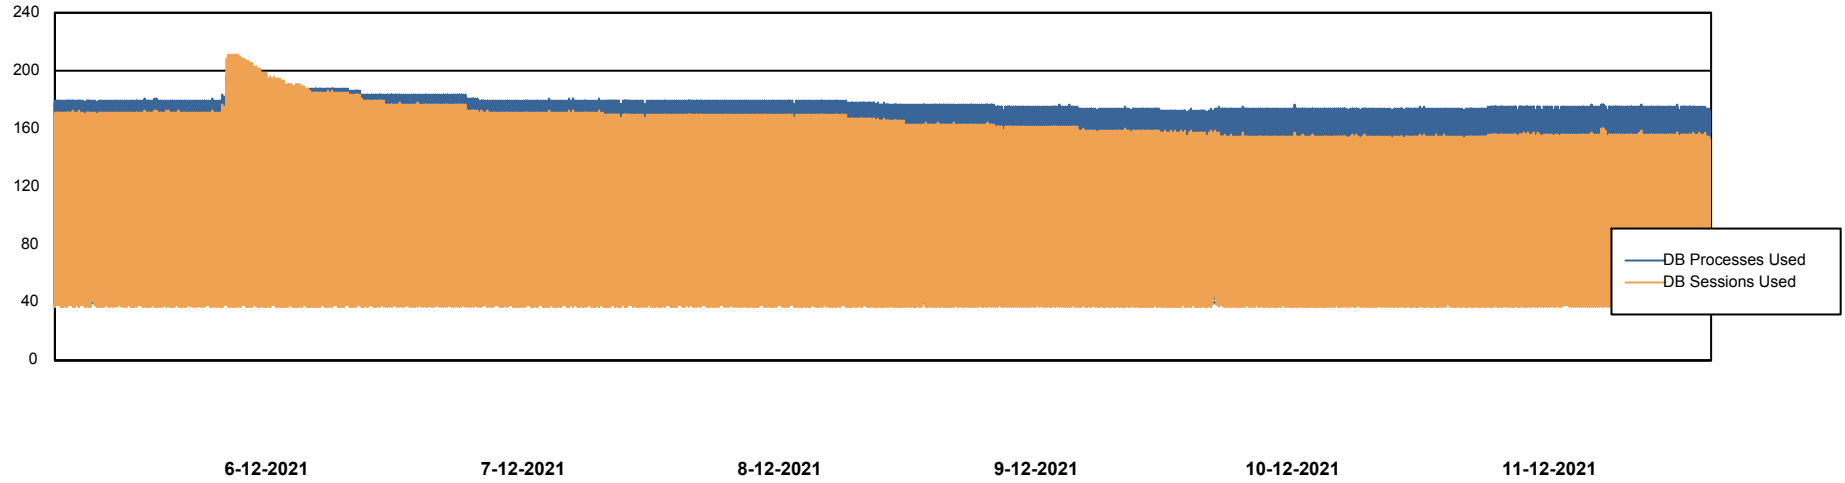

Weekly SLA Customer Report

Customer ECL_Production
Database ID 77

Database Performance ECLDB_Production

Weekly SLA Customer Report

Customer ECL_Production
Database ID 77

Database Performance ECLDB_Standby

DATABASE SIZE ECLDB_Production

Database growth over last month

Weekly SLA Customer Report

Customer ECL_Production
Database ID 77

Database Tablespace ECLDB_Production

Date	Tablespace Name	Filesize (Gb)	Usedsize (Gb)	Percentage free
11-12-2021	ABSDATA	49	40	18
	INDX	8	4	52
10-12-2021	ABSDATA	49	40	18
	INDX	8	4	52
9-12-2021	ABSDATA	49	40	18
	INDX	8	4	52
8-12-2021	ABSDATA	49	40	18
	INDX	8	4	52
7-12-2021	ABSDATA	49	40	18
	INDX	8	4	52
6-12-2021	ABSDATA	49	40	19
	INDX	8	4	52
5-12-2021	ABSDATA	49	40	19
	INDX	8	4	52