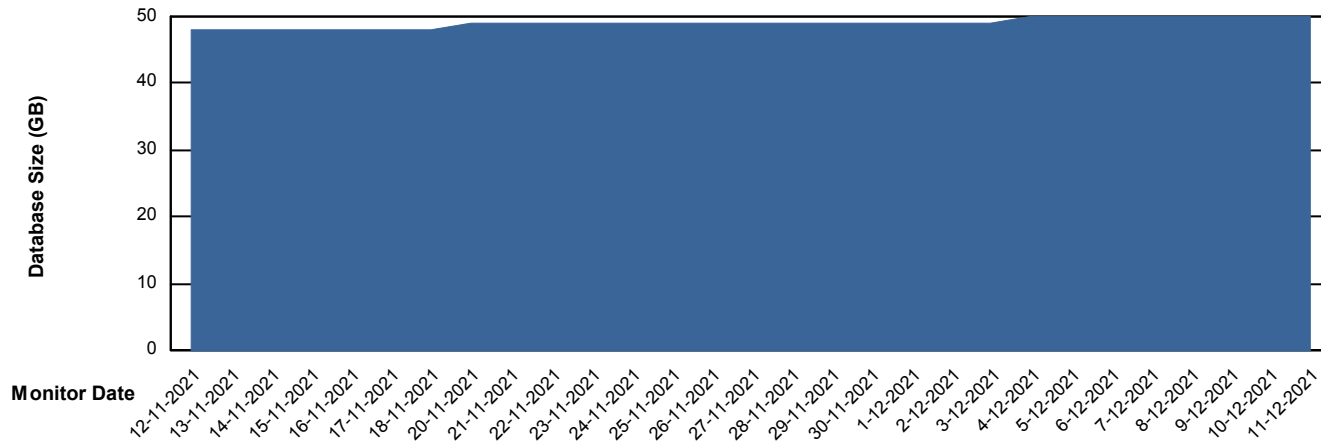

Weekly SLA Customer Report

Customer ECL_Production
Database ID 77

Database Performance ECLDB_Production

Weekly SLA Customer Report

Customer ECL_Production
Database ID 77

Database Performance ECLDB_Standby

DATABASE SIZE ECLDB_Production

Database growth over last month

Weekly SLA Customer Report

Customer ECL_Production
Database ID 77

Database Tablespace ECLDB_Production

Date	Tablespace Name	Filesize (Gb)	Usedsize (Gb)	Percentage free
11-12-2021	ABSDATA	49	40	18
	INDX	8	4	52
10-12-2021	ABSDATA	49	40	18
	INDX	8	4	52
9-12-2021	ABSDATA	49	40	18
	INDX	8	4	52
8-12-2021	ABSDATA	49	40	18
	INDX	8	4	52
7-12-2021	ABSDATA	49	40	18
	INDX	8	4	52
6-12-2021	ABSDATA	49	40	19
	INDX	8	4	52
5-12-2021	ABSDATA	49	40	19
	INDX	8	4	52