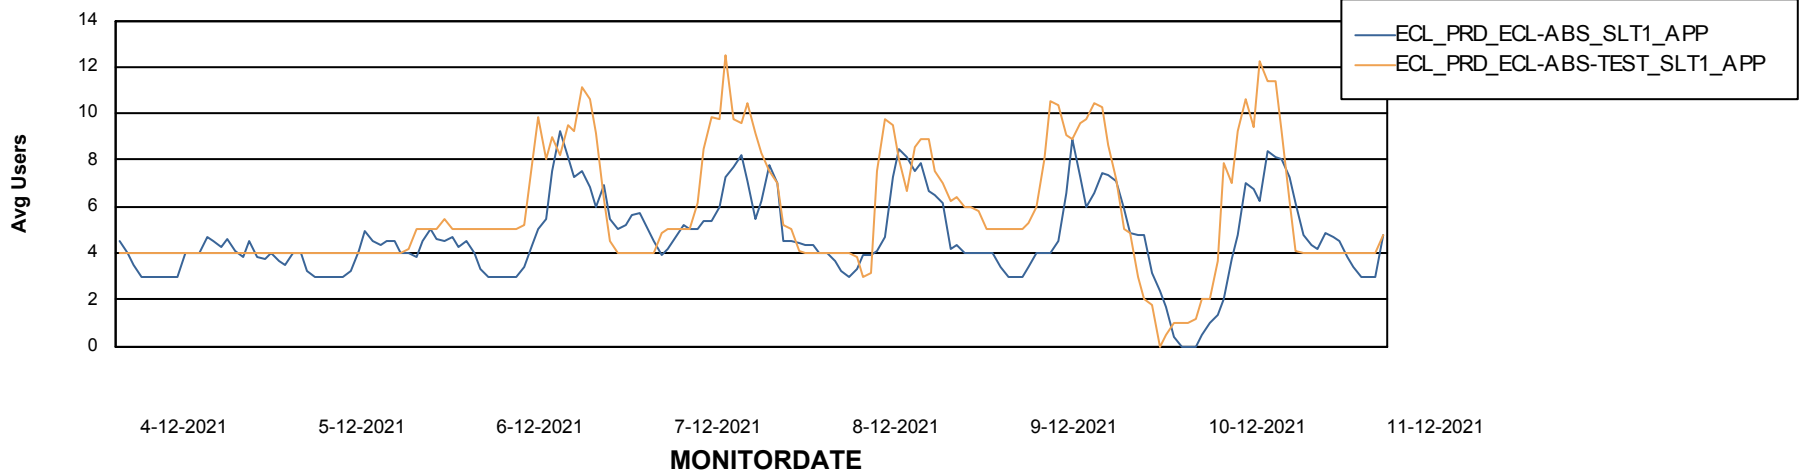

Weekly SLA Customer Report

Customer ECL_Production
Database ID 77

ABSSolute Application Server Services

Avg memory used per ABS Server Service

Avg users per day per ABS server

Weekly SLA Customer Report

Customer ECL_Production
Database ID 77