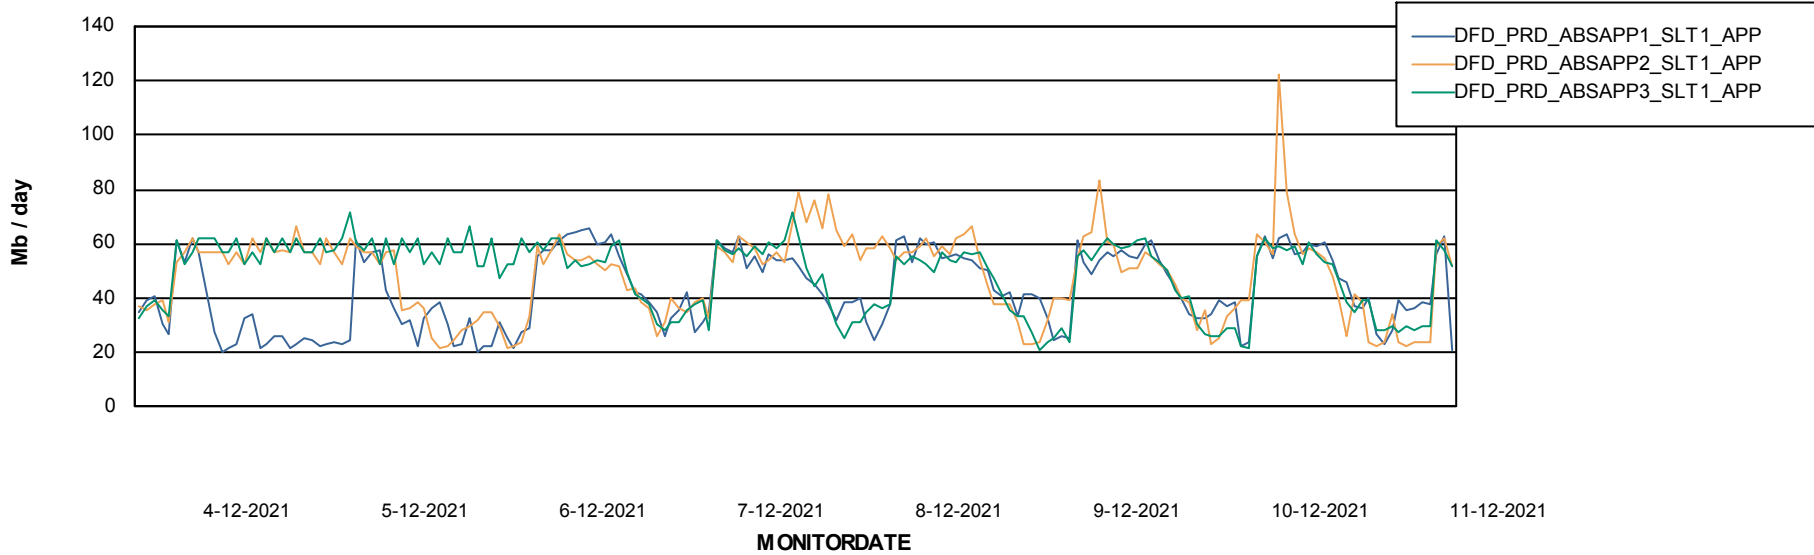

Weekly SLA Customer Report

Customer DFD_Production
Database ID 39

Database Performance DFDDDB_Production

DB Processes Max 600
DB Sessions Max 4

Weekly SLA Customer Report

Customer DFD_Production
 Database ID 39

DATABASE SIZE DFDDDB_Production

Database growth over last month

Database Tablespace DFDDDB_Production

Date	Tablespace Name	Filesize (Gb)	Usedsize (Gb)	Percentage free
11-12-2021	ABSDATA	83	0	100
	INDX	161	0	100
10-12-2021	ABSDATA	83	0	100
	INDX	161	0	100
9-12-2021	ABSDATA	83	0	100
	INDX	161	0	100
8-12-2021	ABSDATA	83	0	100
	INDX	161	0	100
7-12-2021	ABSDATA	83	0	100
	INDX	161	0	100
6-12-2021	ABSDATA	83	0	100
	INDX	161	0	100
5-12-2021	ABSDATA	83	0	100
	INDX	161	0	100

Weekly SLA Customer Report

Customer DFD_Production
Database ID 39

ABSSolute Application Server Services

Avg memory used per ABS Server Service

Avg users per day per ABS server

Weekly SLA Customer Report

Customer DFD_Production
Database ID 39