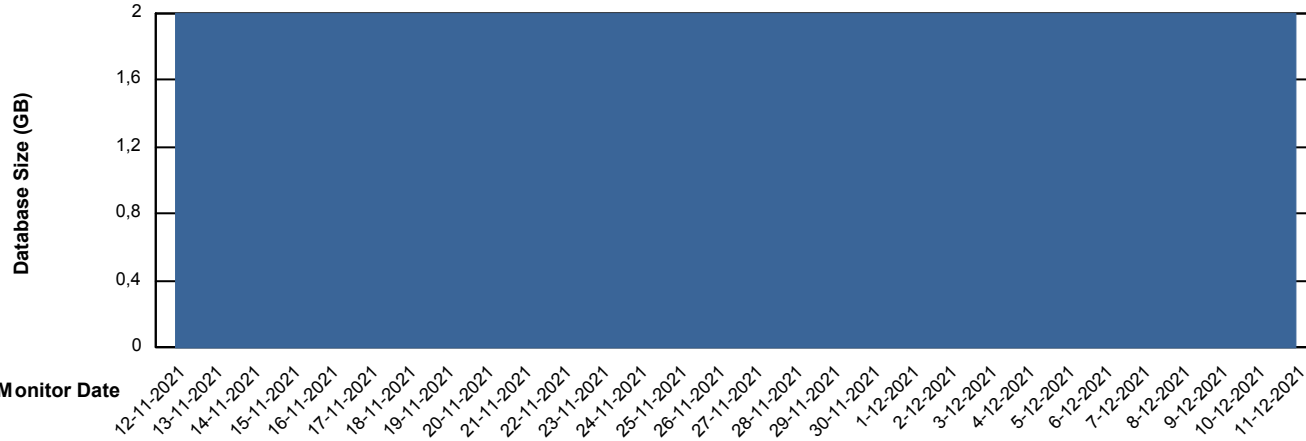

Weekly SLA Customer Report

Customer DFD_Production
Database ID 39

Database Performance DFDDDB_Production

DB Processes Max 600
DB Sessions Max 4

Weekly SLA Customer Report

Customer DFD_Production
 Database ID 39

DATABASE SIZE DFDDDB_Production

Database growth over last month

Database Tablespace DFDDDB_Production

Date	Tablespace Name	Filesize (Gb)	Usedsize (Gb)	Percentage free
11-12-2021	ABSDATA	83	0	100
	INDX	161	0	100
10-12-2021	ABSDATA	83	0	100
	INDX	161	0	100
9-12-2021	ABSDATA	83	0	100
	INDX	161	0	100
8-12-2021	ABSDATA	83	0	100
	INDX	161	0	100
7-12-2021	ABSDATA	83	0	100
	INDX	161	0	100
6-12-2021	ABSDATA	83	0	100
	INDX	161	0	100
5-12-2021	ABSDATA	83	0	100
	INDX	161	0	100