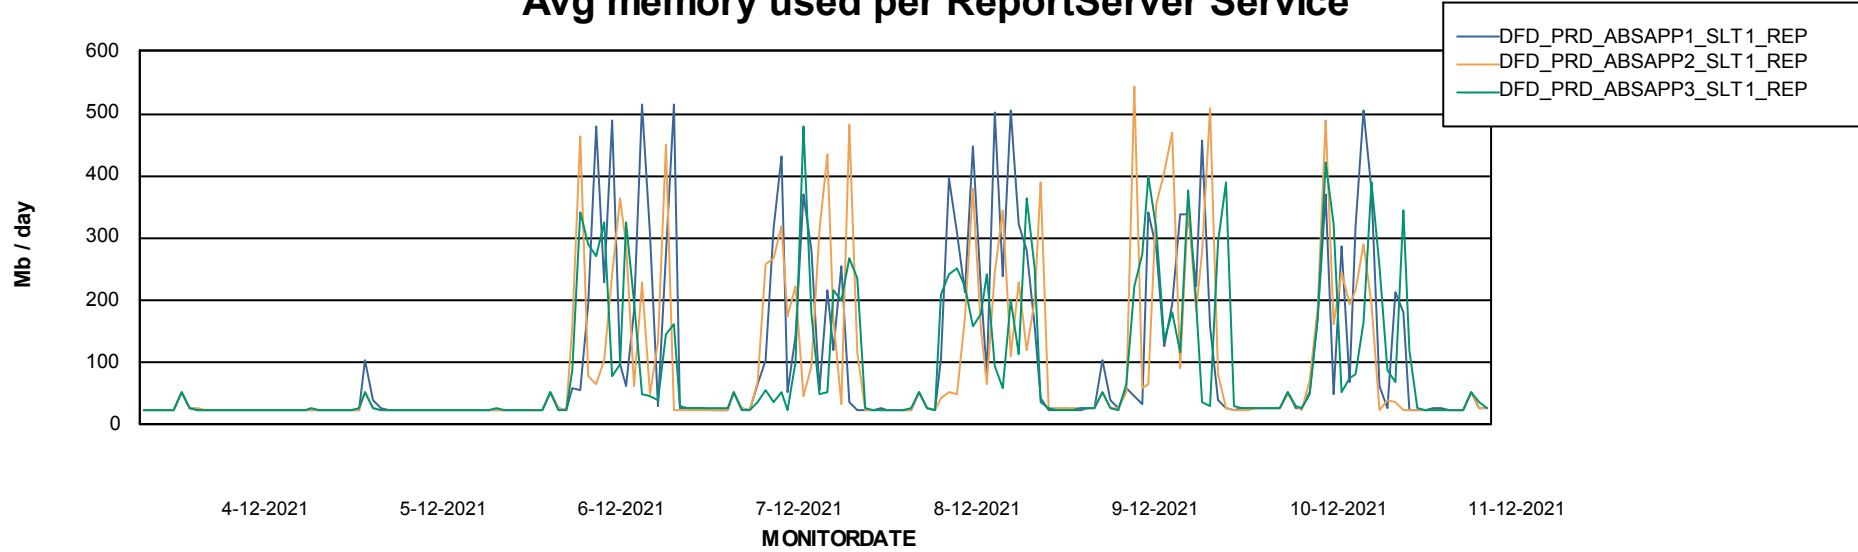

ABSSolute Application ReportServer Services

Avg memory used per ReportServer Service