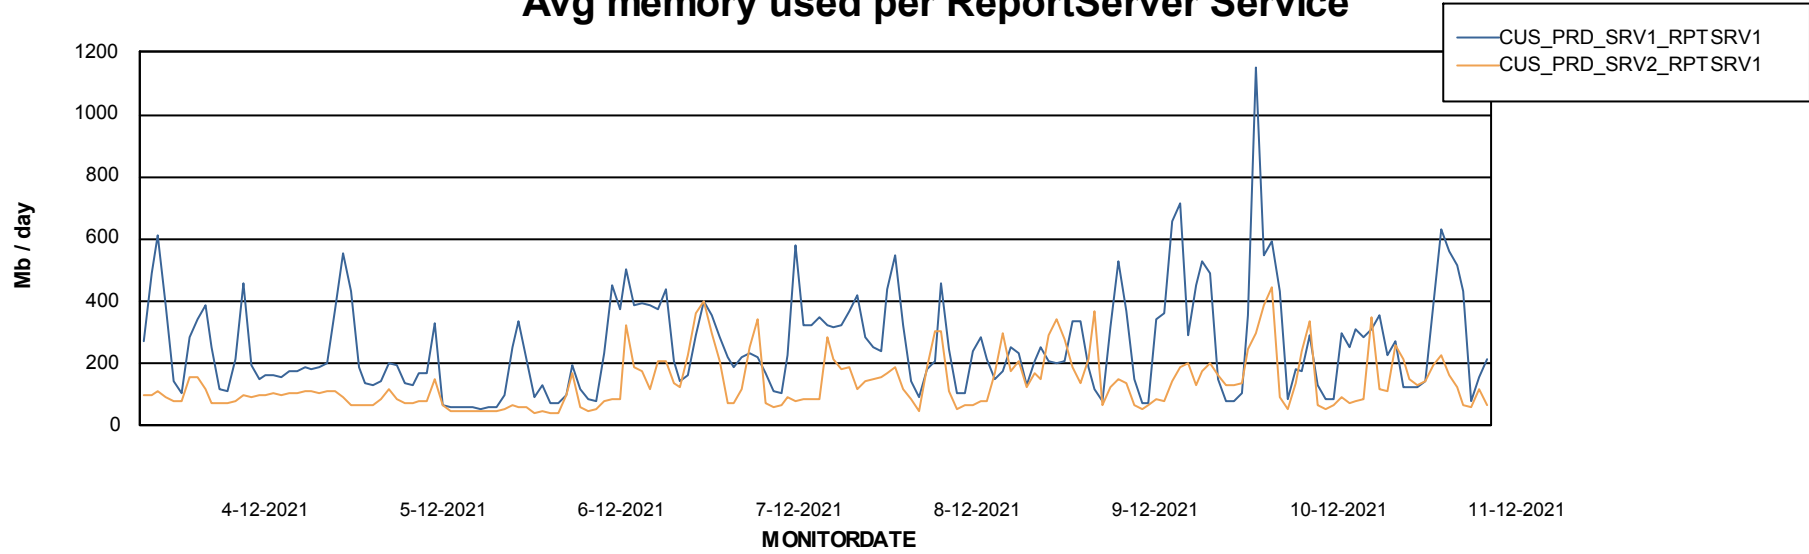

ABSSolute Web Component Services

Avg memory used per ReportServer Service