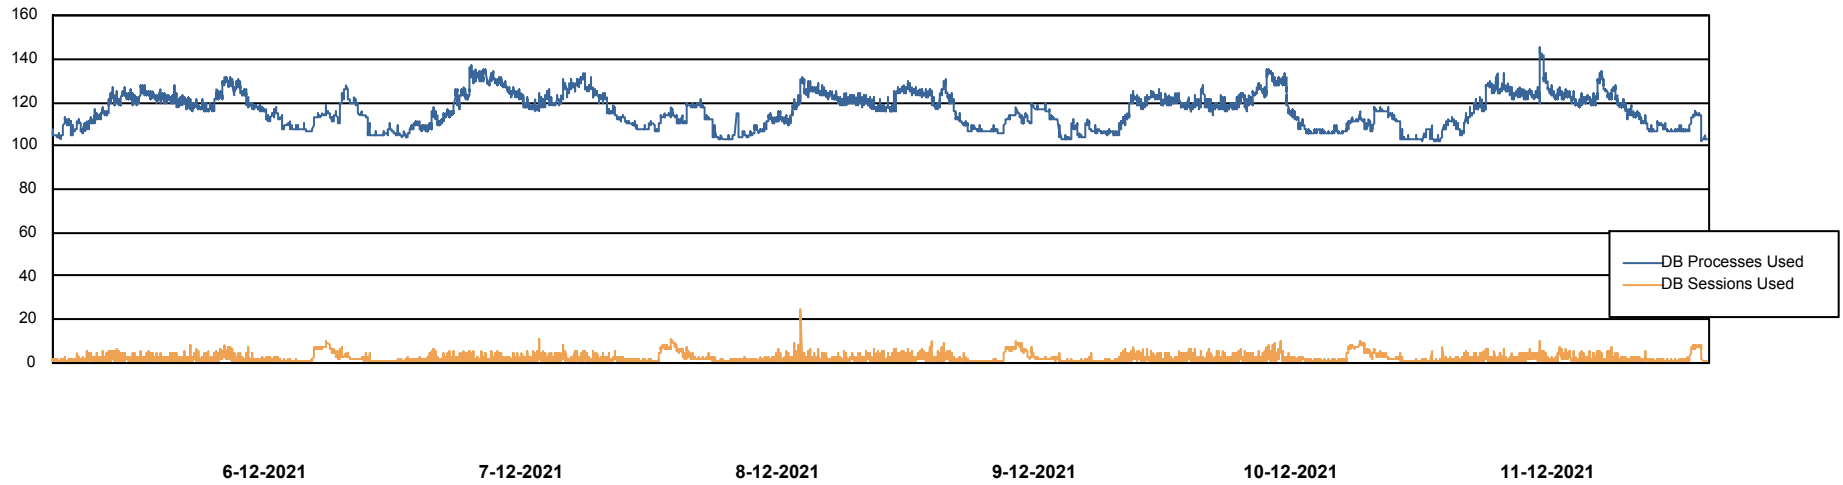

Harddisk Usage CUS_StandByDBSrv_ABSDb2

	Free disk space on C: (%)	Total disk space on C: (Gb)	Used disk space on C: (Gb)	Free disk space on D: (%)	Total disk space on D: (Gb)	Used disk space on D: (Gb)
11-12-2021	78	199	43	35	1,024	667
10-12-2021	79	199	43	35	1,024	665
9-12-2021	79	199	42	35	1,024	666
8-12-2021	79	199	41	35	1,024	666
7-12-2021	80	199	41	35	1,024	665
6-12-2021	80	199	40	36	1,024	657
5-12-2021	80	199	39	36	1,024	652

Weekly SLA Customer Report

Customer CUS_Production
Database ID 131

Database Performance CUS_ProdDB_Primary

DB Processes Max 300

Weekly SLA Customer Report

Customer CUS_Production
Database ID 131

DATABASE SIZE CUS_ProdDB_Primary