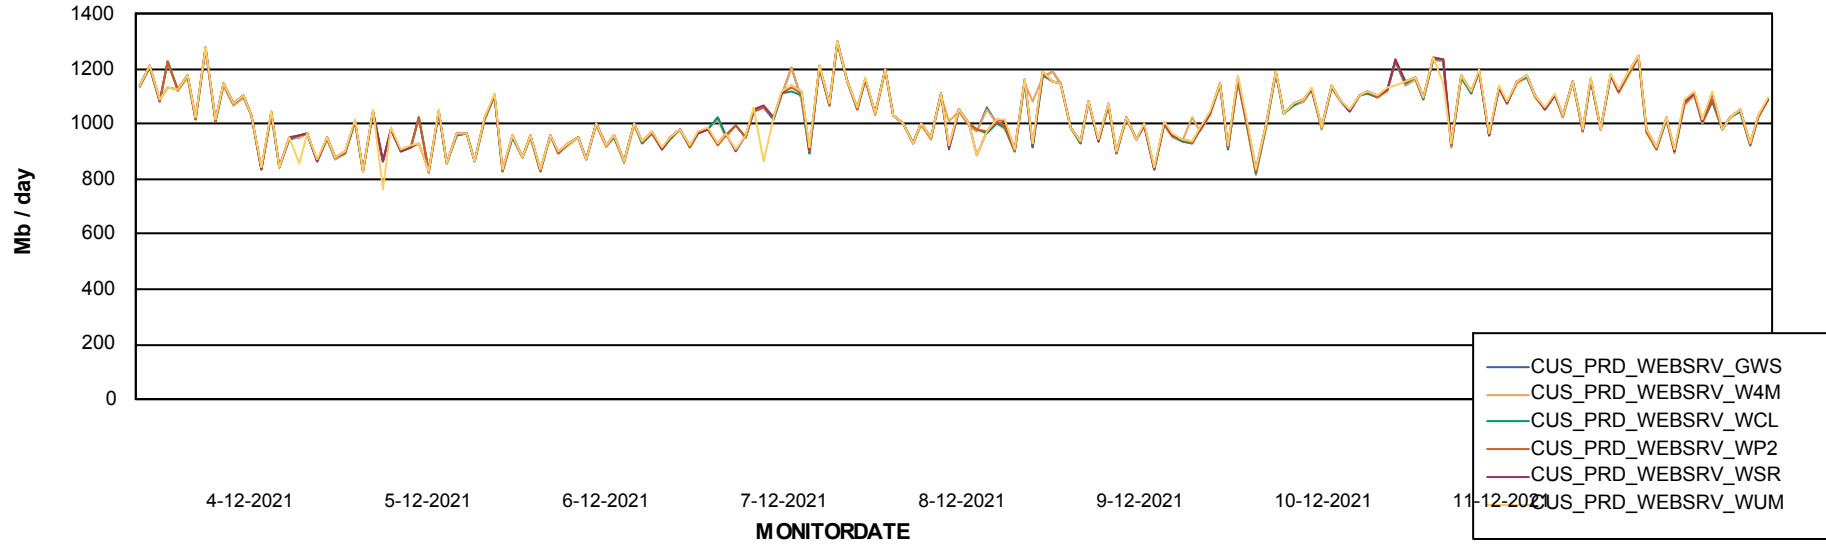

ABSSolute Web Component Services

Avg memory used per ReportServer Service

Weekly SLA Customer Report

Customer CUS_Production
Database ID 131

ABSSolute Web Component Services

Avg memory used per ABS Web component