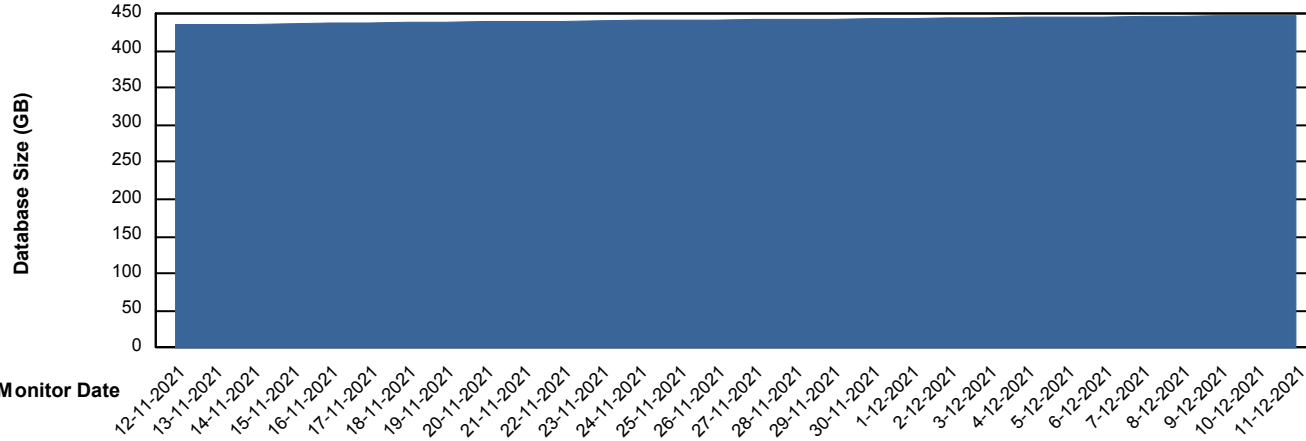

DATABASE SIZE CUS_ProdDB_Primary

Database growth over last month

DATABASE SIZE CUS_ProdDB_Standby