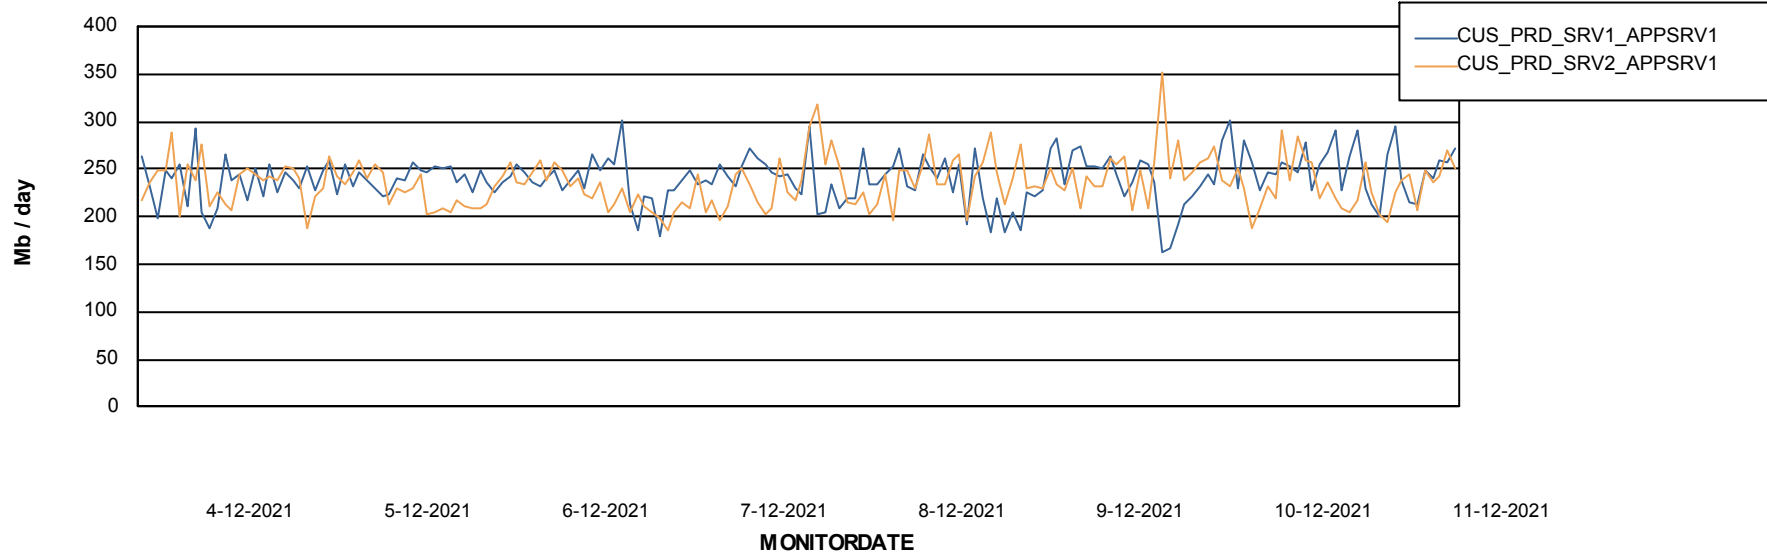

ABSSolute Application Server Services

Avg memory used per ABS Server Service