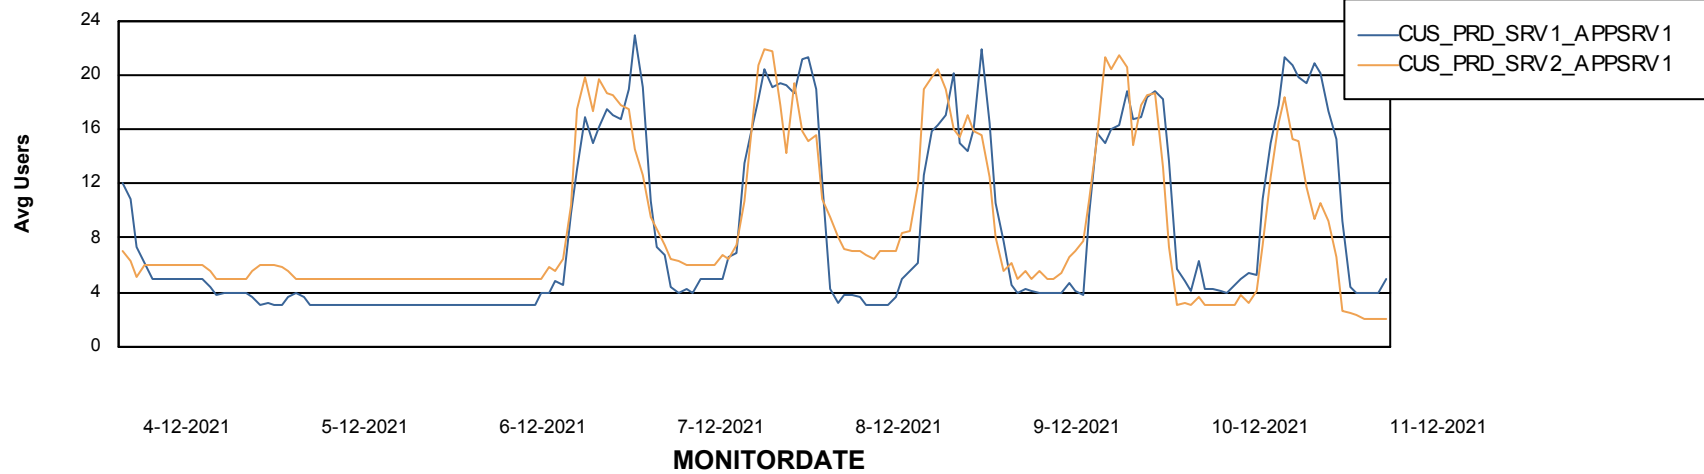

Weekly SLA Customer Report

Customer CUS_Production
Database ID 131

ABSSolute Application Server Services

Avg memory used per ABS Server Service

Avg users per day per ABS server

Weekly SLA Customer Report

Customer CUS_Production
Database ID 131