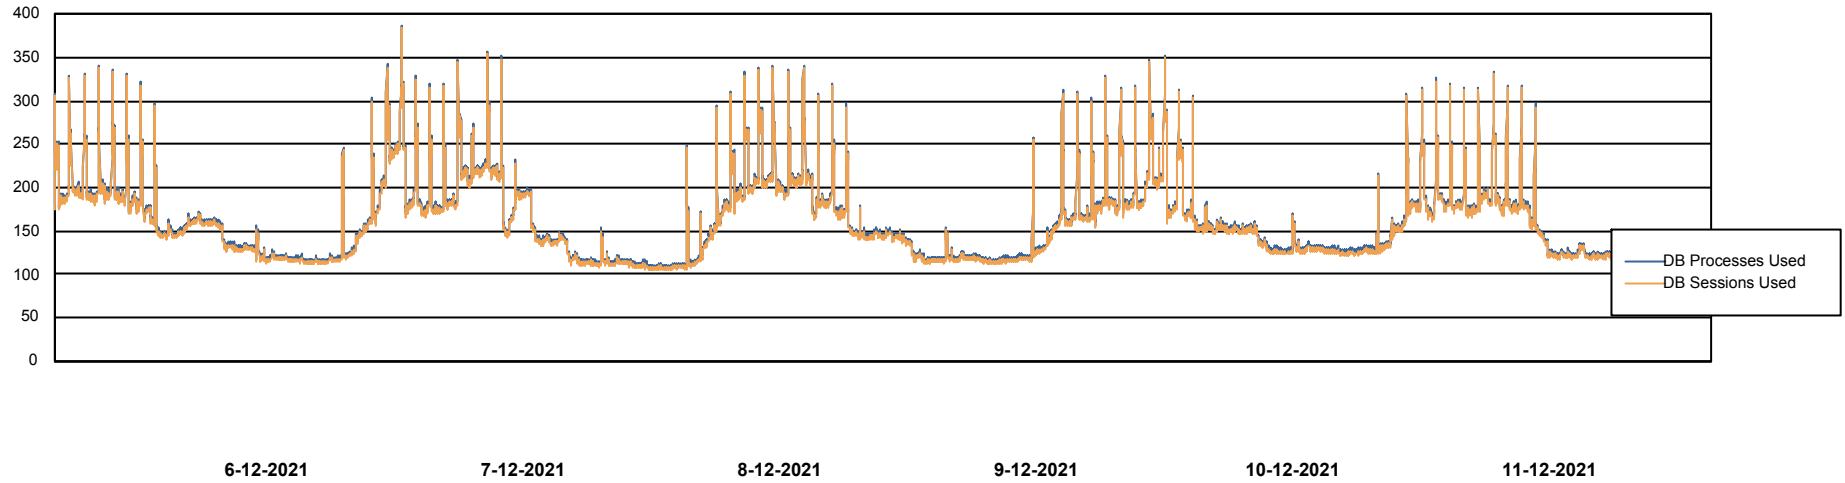

Weekly SLA Customer Report

Customer BNL_Production
Database ID 83

Harddisk Usage BNL_PRD_vm-absa03

	Free disk space on C: (%)	Total disk space on C: (Gb)	Used disk space on C: (Gb)	Free disk space on D: (%)	Total disk space on D: (Gb)	Used disk space on D: (Gb)	Free disk space on F: (%)	Total disk space on F: (Gb)	Used disk space on F: (Gb)
11-12-2021	69	127	40	72	127	36	92	64	5
10-12-2021	69	127	40	72	127	36	92	64	5
9-12-2021	69	127	40	72	127	36	92	64	5
8-12-2021	69	127	40	72	127	36	92	64	5
7-12-2021	69	127	40	72	127	36	92	64	5
6-12-2021	69	127	40	72	127	36	92	64	5
5-12-2021	69	127	40	72	127	36	92	64	5

Weekly SLA Customer Report

Customer BNL_Production
Database ID 83

Database Performance BNLDB_Production

DB Processes Max 0
DB Processes Max 700
DB Processes Max 20

Weekly SLA Customer Report

Customer BNL_Production
 Database ID 83