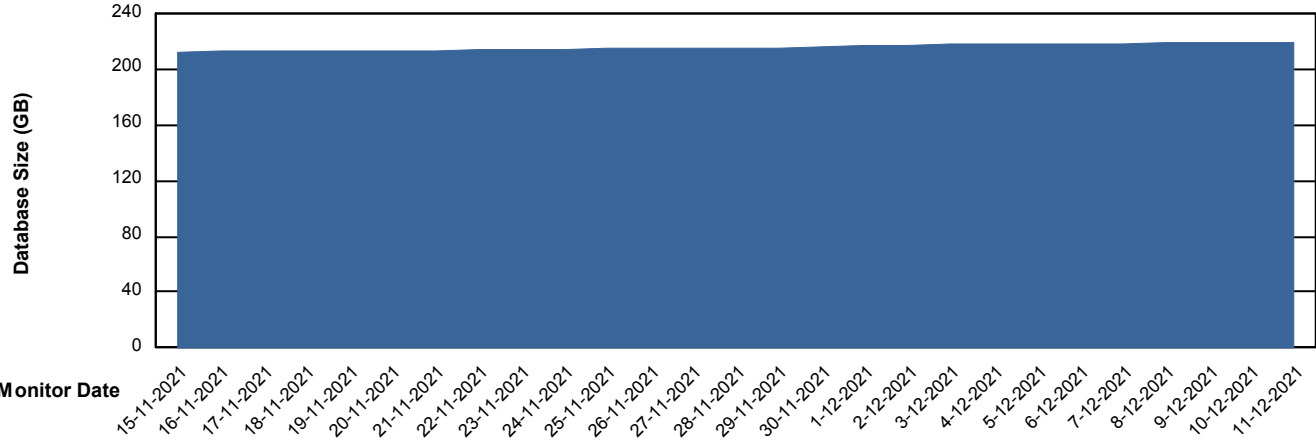

Weekly SLA Customer Report

Customer BNL_Production
Database ID 83

Database Performance BNLDB_Production

DB Processes Max 0
DB Processes Max 700
DB Processes Max 20

Weekly SLA Customer Report

Customer BNL_Production
 Database ID 83

DATABASE SIZE BNLDB_Production

Database growth over last month

Database Tablespace BNLDB_Production

Date	Tablespace Name	Filesize (Gb)	Usedsize (Gb)	Percentage free
11-12-2021	ABSDATA	122	69	43
	INDX	340	149	56
10-12-2021	ABSDATA	122	69	43
	INDX	340	149	56
9-12-2021	ABSDATA	122	69	43
	INDX	340	149	56
8-12-2021	ABSDATA	122	69	43
	INDX	340	148	56
7-12-2021	ABSDATA	122	69	43
	INDX	340	148	56
6-12-2021	ABSDATA	122	69	43
	INDX	340	148	57
5-12-2021	ABSDATA	122	69	43
	INDX	340	148	57