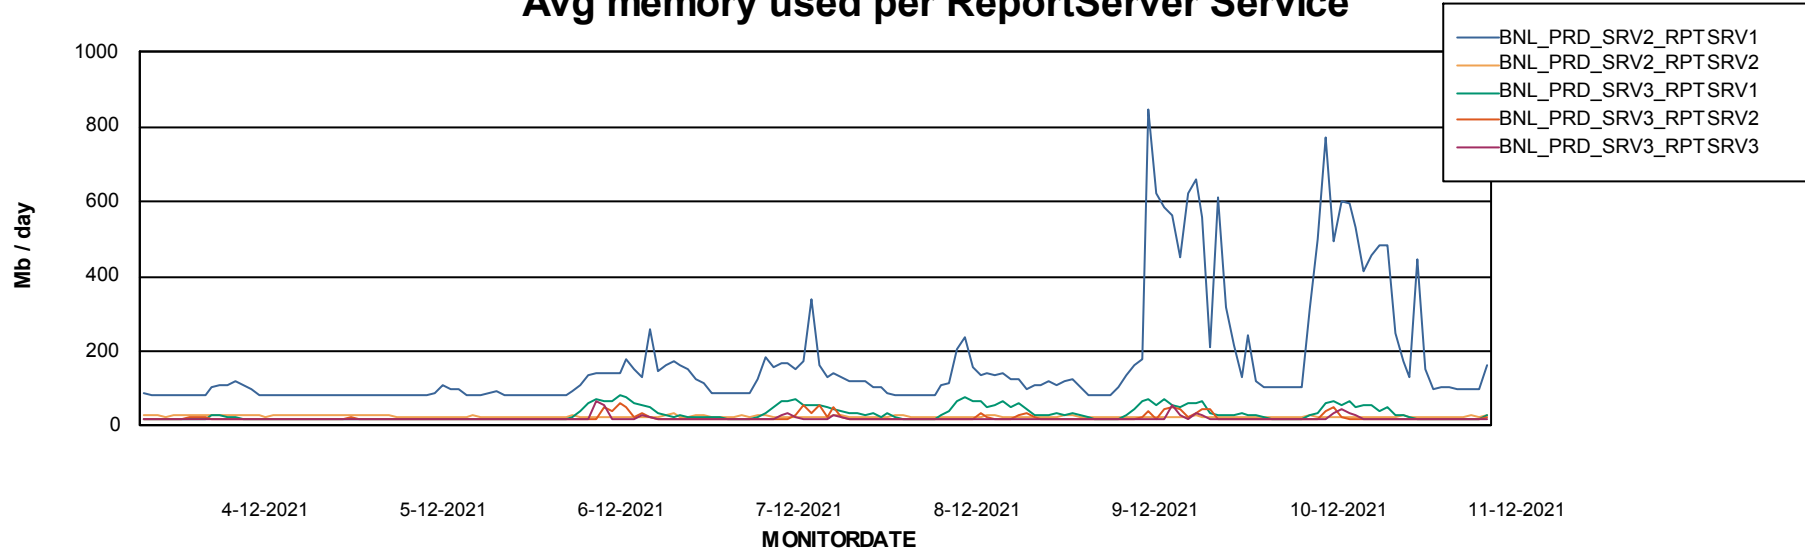

ABSSolute Web Component Services

Avg memory used per ReportServer Service