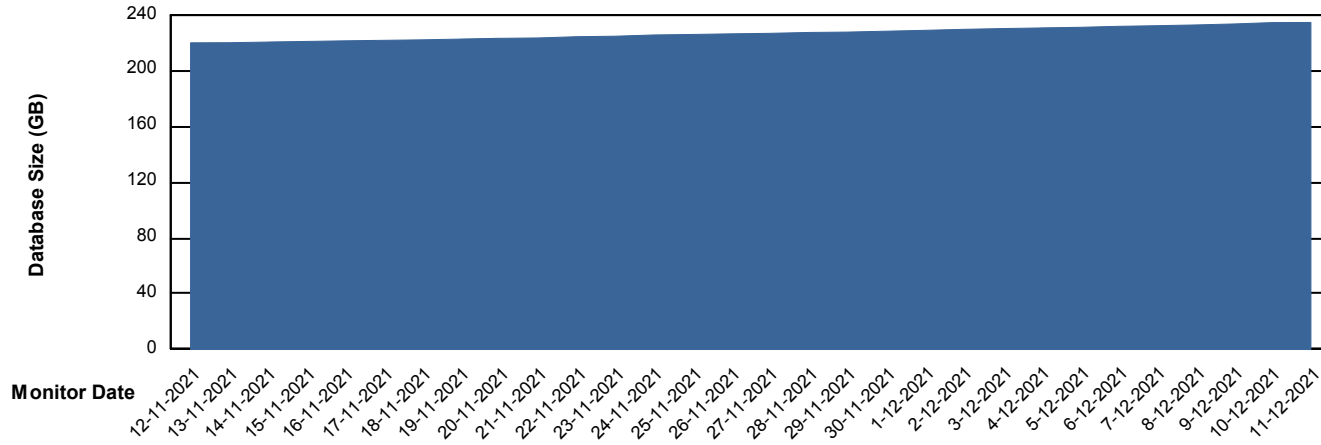

DATABASE SIZE BGGDB_BI

Database growth over last month