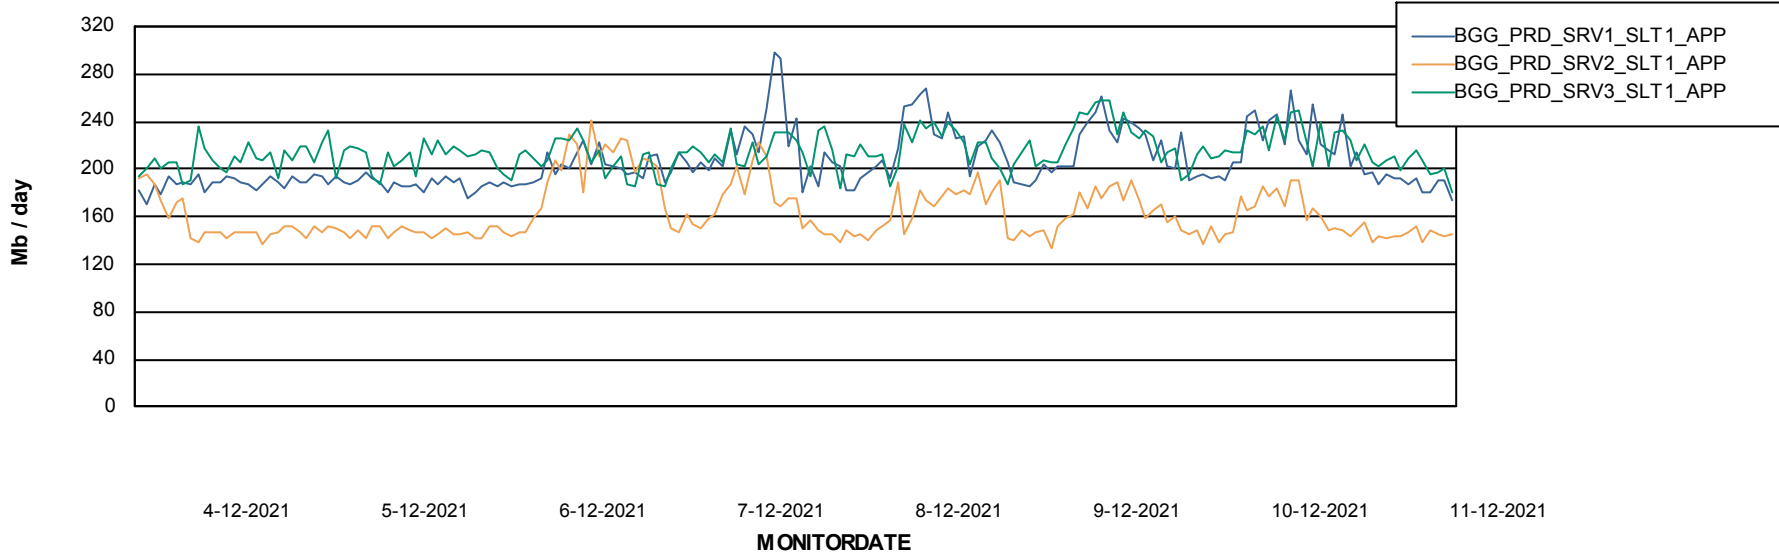

ABSSolute Application Server Services

Avg memory used per ABS Server Service