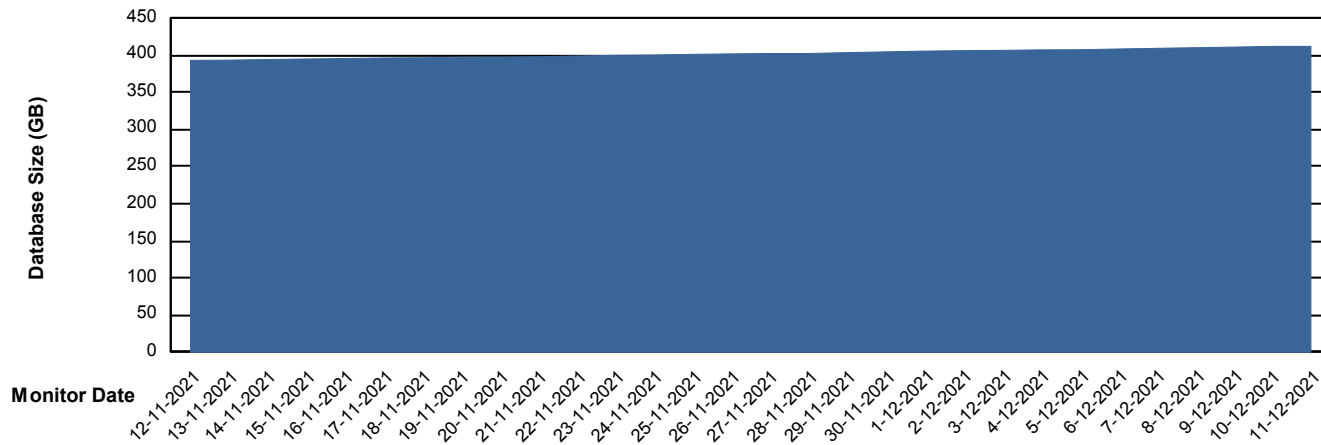

Customer BGG_Production
Database ID 58

DATABASE SIZE BGGDB_BI

Database growth over last month

DATABASE SIZE BGGDB_Production

Database growth over last month

Weekly SLA Customer Report

Customer BGG_Production
Database ID 58

Database Tablespace BGGDB_BI

Date	Tablespace Name	Filesize (Gb)	Usedsize (Gb)	Percentage free
11-12-2021	ABSDATA	126	105	17
	INDX	153	127	17
10-12-2021	ABSDATA	126	106	16
	INDX	153	127	17
9-12-2021	ABSDATA	126	105	17
	INDX	153	126	18
8-12-2021	ABSDATA	126	105	17
	INDX	153	126	18
7-12-2021	ABSDATA	126	105	17
	INDX	153	126	18
6-12-2021	ABSDATA	126	104	17
	INDX	148	125	16
5-12-2021	ABSDATA	126	104	17
	INDX	148	125	16