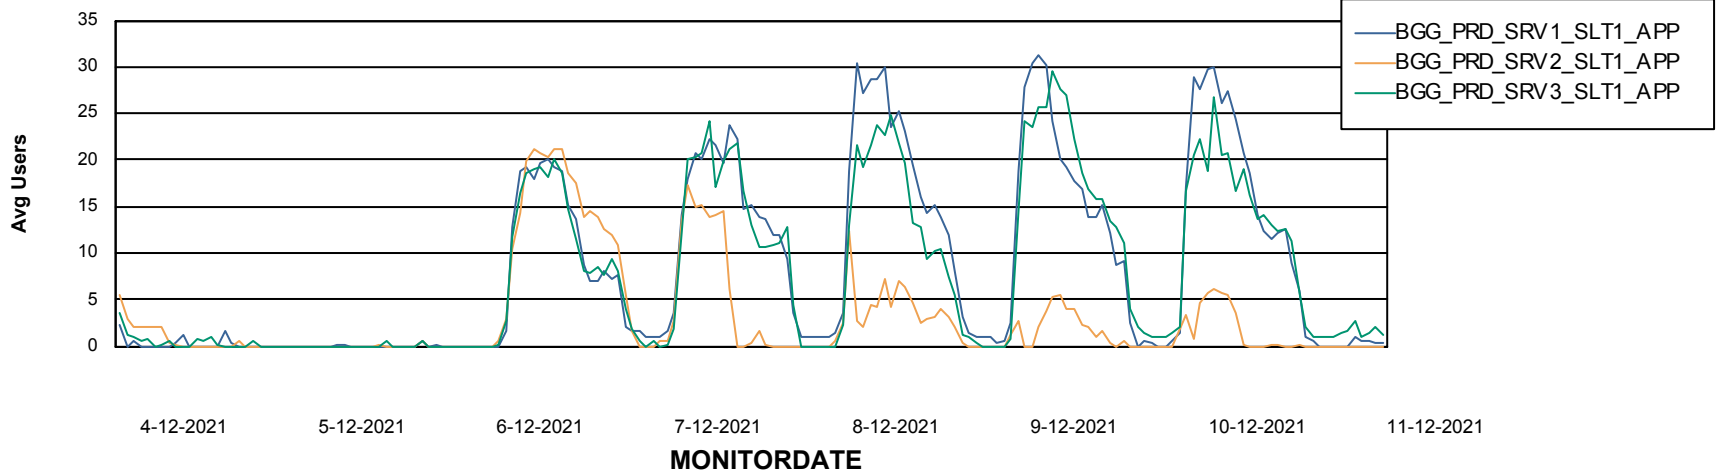

Avg users per day per ABS server