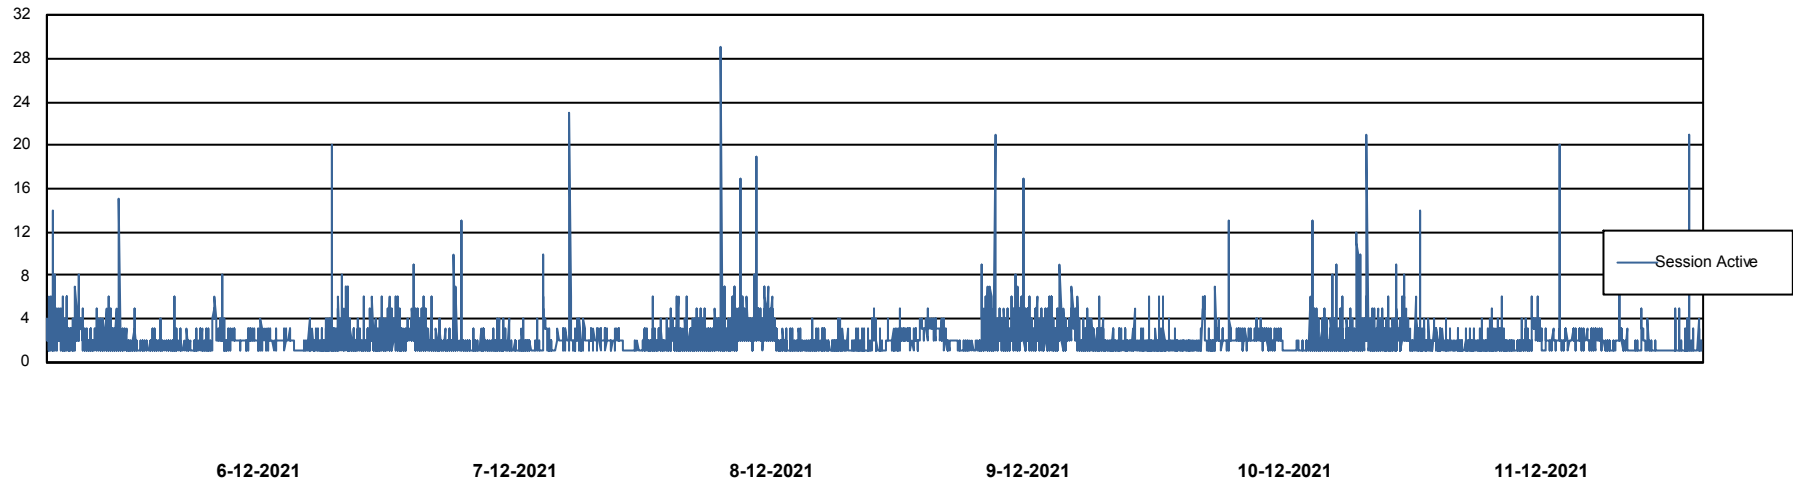

Database Performance BGGDB_Production

DB Processes Max 300
DB Sessions Max 474